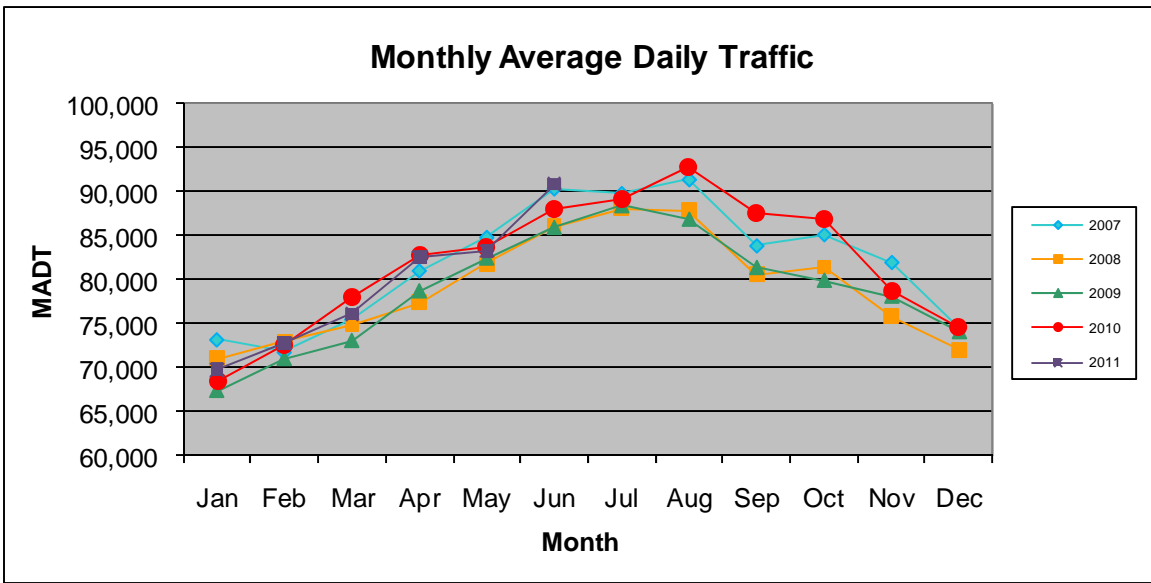

MONTHLY REPORT, STATION NO. 354 (ATR)

JUNE 2011

Station Measurement: VOLUME		
Route: I-94	Route Direction: E/W	Lanes: 6
County: Washington		Closest City: Woodbury
Location: W OF MSAS127 (COTTAGE GROVE DR) IN WOODBURY		
Ref Post: 252+00.500	True Mile: 253.096	Sequence No. 9861
Volume: 2,726,678		MADT: 90,889
Weekday MADT: 94,438		Weekend MADT: 81,102

Note: 'Weekday' defined as Monday-Friday, 'Weekend' defined as Saturday-Sunday