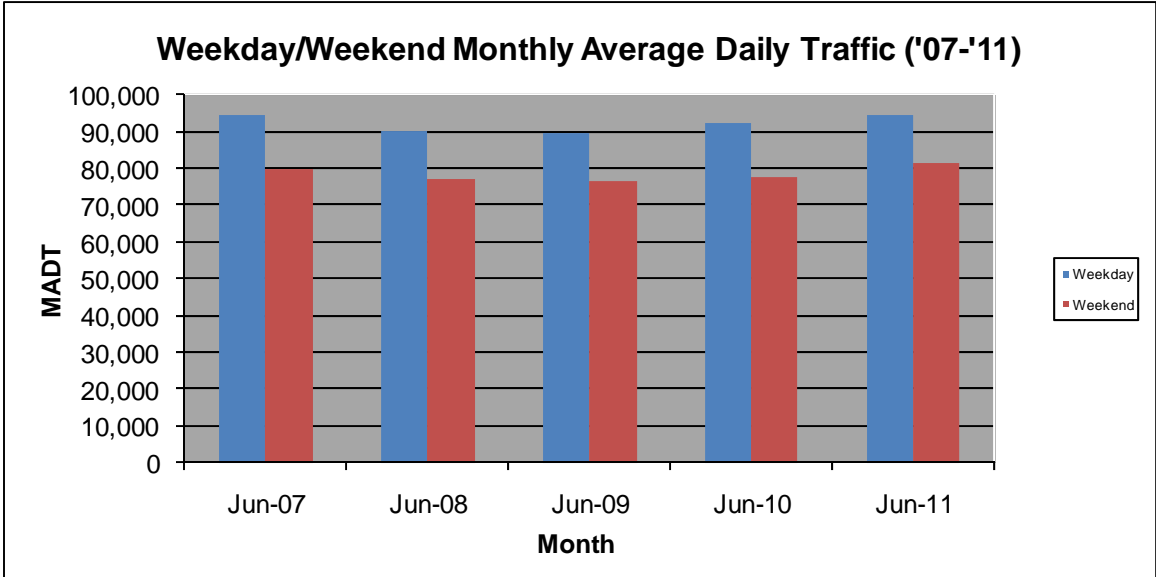

MONTHLY REPORT, STATION NO. 354 (ATR)

JUNE 2011

Station Measurement: VOLUME		
Route: I-94	Route Direction: E/W	Lanes: 6
County: Washington		Closest City: Woodbury
Location: W OF MSAS127 (COTTAGE GROVE DR) IN WOODBURY		
Ref Post: 252+00.500	True Mile: 253.096	Sequence No. 9861
Volume: 2,726,678		MADT: 90,889
Weekday MADT: 94,438		Weekend MADT: 81,102

Note: 'Weekday' defined as Monday-Friday, 'Weekend' defined as Saturday-Sunday