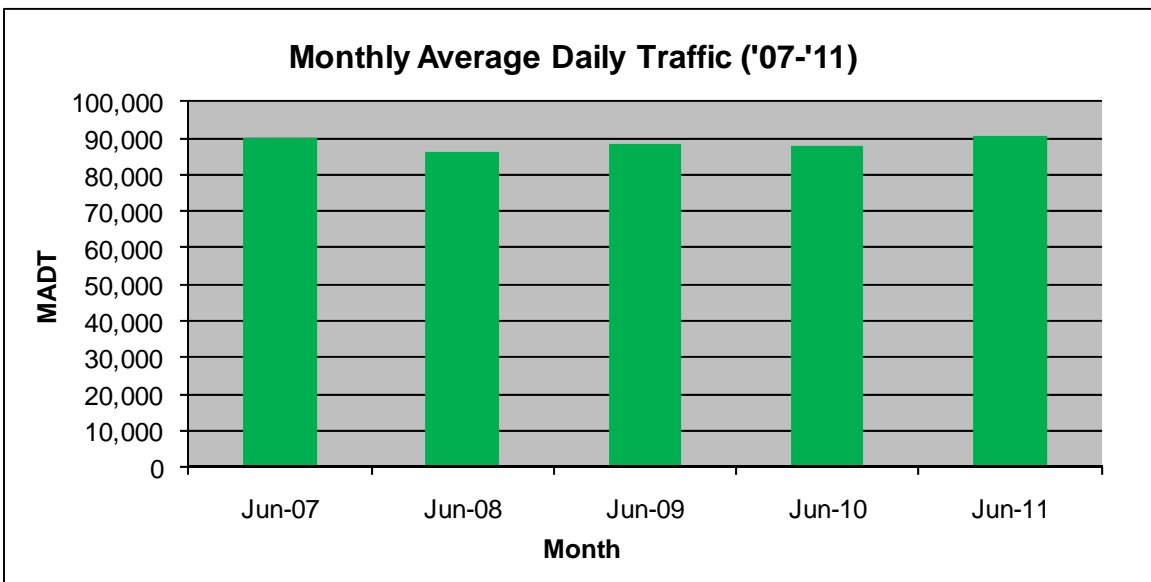

MONTHLY REPORT, STATION NO. 354 (ATR)

JUNE 2011

Station Measurement: VOLUME		
Route: I-94	Route Direction: E/W	Lanes: 6
County: Washington		Closest City: Woodbury
Location: W OF MSAS127 (COTTAGE GROVE DR) IN WOODBURY		
Ref Post: 252+00.500	True Mile: 253.096	Sequence No. 9861
Volume: 2,726,678		MADT: 90,889
Weekday MADT: 94,438		Weekend MADT: 81,102

Note: 'Weekday' defined as Monday-Friday, 'Weekend' defined as Saturday-Sunday