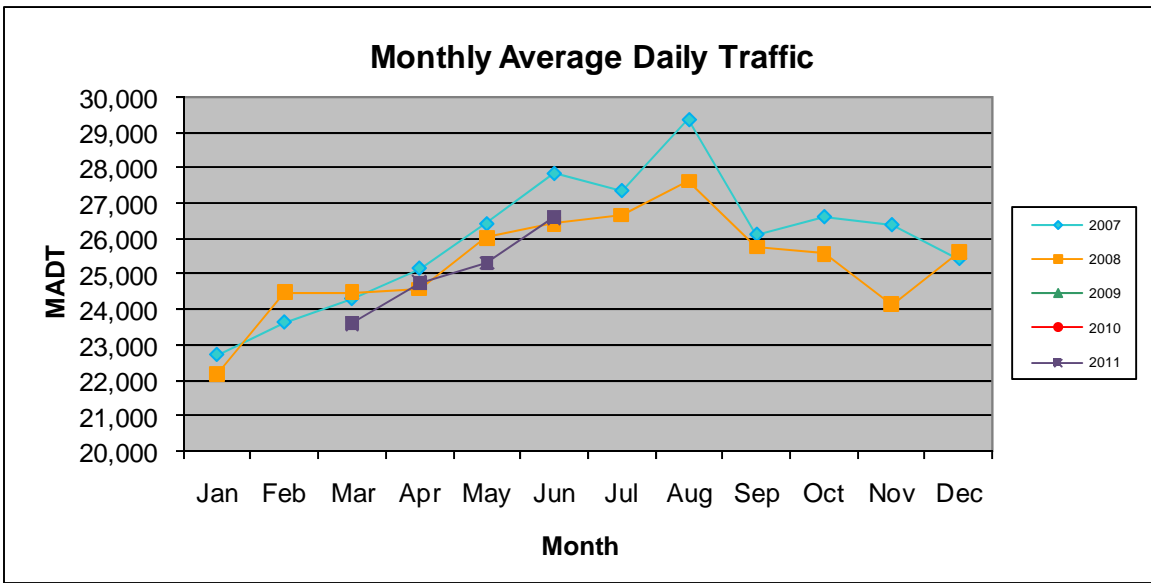

# MONTHLY REPORT, STATION NO. 110 (ATR)

## JUNE 2011

Station Measurement: VOLUME		
Route: TH 53	Route Direction: N/S	Lanes: 4
County: St Louis		Closest City: Duluth
Location: SE OF CSAH6 (MAPLE GROVE RD) IN DULUTH		
Ref Post: 005+00.000	True Mile: 6.129	Sequence No. 9827
<b>Volume: 797,731</b>		<b>MADT: 26,591</b>
<b>Weekday MADT: 28,220</b>		<b>Weekend MADT: 22,136</b>

Note: No data January 2009 to February 2011 due to sensors destroyed by construction

Note: 'Weekday' defined as Monday-Friday, 'Weekend' defined as Saturday-Sunday