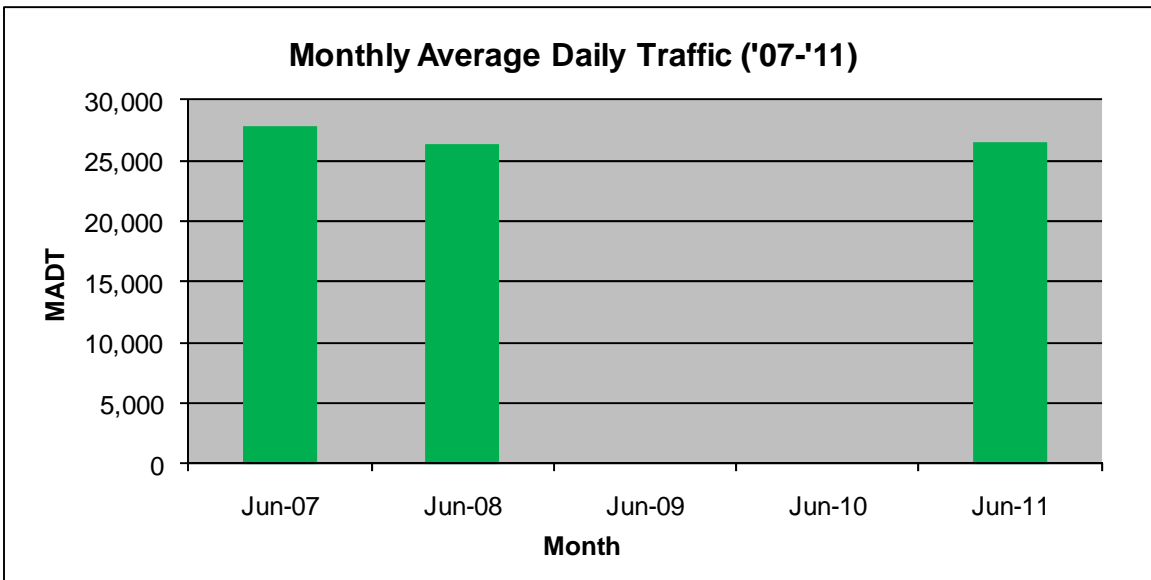

Note: No data January 2009 to February 2011 due to sensors destroyed by construction