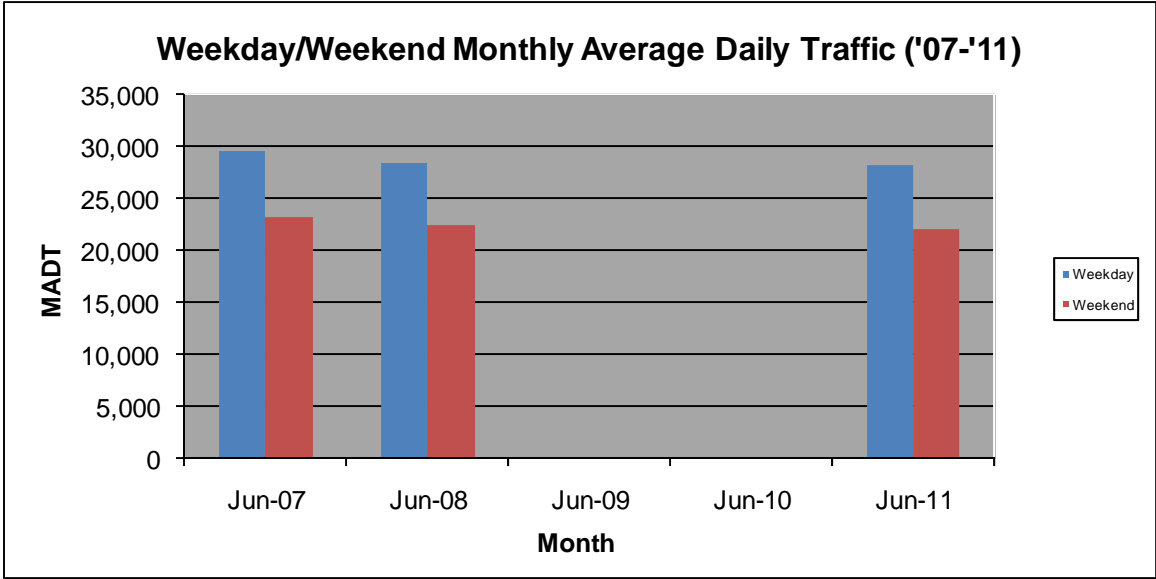

# MONTHLY REPORT, STATION NO. 110 (ATR)

## JUNE 2011

Station Measurement: VOLUME		
Route: TH 53	Route Direction: N/S	Lanes: 4
County: St Louis		Closest City: Duluth
Location: SE OF CSAH6 (MAPLE GROVE RD) IN DULUTH		
Ref Post: 005+00.000	True Mile: 6.129	Sequence No. 9827
<b>Volume: 797,731</b>		<b>MADT: 26,591</b>
<b>Weekday MADT: 28,220</b>		<b>Weekend MADT: 22,136</b>

Note: No data January 2009 to February 2011 due to sensors destroyed by construction

Note: 'Weekday' defined as Monday-Friday, 'Weekend' defined as Saturday-Sunday