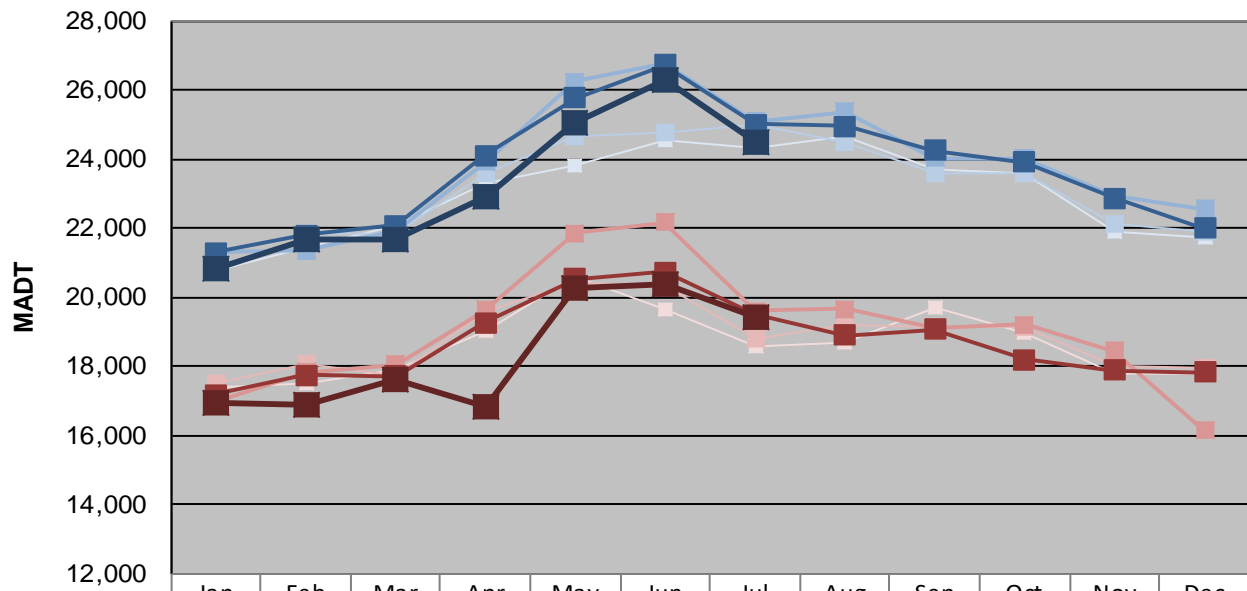

MONTHLY REPORT, STATION NO. 425 (ATR)

JULY 2018

Station Measurement: VOLUME/SPEED/CLASS		
Route: CSAH 32	Route Direction: E/W	Lanes: 4
County: Dakota	Closest City: Eagan	
Functional Class: Urban Minor Arterial		
Location: W OF MSAS109 (JOHNNY CAKE RIDGE RD) IN EAGAN		
Ref Post: 004+00.840	True Mile: 4.84	Sequence No. 9896
Volume: 712,985		MADT: 23,000
Weekday (M-F) MADT: 24,458		Weekend (Sa-Su) MADT: 19,444

Weekday (WD)/Weekend (WE) Monthly Average Daily Traffic

	Jan	Feb	Mar	Apr	May	Jun	Jul	Aug	Sep	Oct	Nov	Dec
'14 WD	20,762	21,426	22,088	23,294	23,806	24,546	24,316	24,682	23,674	23,566	21,896	21,736
'14 WE	17,372	17,518	17,918	19,050	20,584	19,672	18,602	18,714	19,688	18,948	17,780	17,814
'15 WD	21,250	21,858	21,864	23,612	24,644	24,790	24,978	24,506	23,568	23,608	22,120	21,874
'15 WE	17,526	18,080	17,742	19,576	20,460	20,344	18,774	19,188	19,162	19,162	18,028	17,958
'16 WD	21,292	21,338	21,932	23,918	26,236	26,764	25,100	25,378	24,024	24,010	22,926	22,556
'16 WE	16,948	17,838	18,050	19,642	21,854	22,162	19,592	19,650	19,130	19,206	18,456	16,140
'17 WD	21,284	21,806	22,082	24,104	25,754	26,734	25,016	24,960	24,246	23,918	22,870	21,982
'17 WE	17,194	17,736	17,724	19,252	20,528	20,736	19,486	18,886	19,054	18,202	17,882	17,842
'18 WD	20,810	21,694	21,666	22,934	25,026	26,296	24,458					
'18 WE	16,944	16,904	17,628	16,802	20,254	20,372	19,444					

Note: 'Weekday' defined as Monday-Friday, 'Weekend' defined as Saturday-Sunday

Weekday/Weekend Monthly Average Daily Traffic ('14-'18)

	Jul-14	Jul-15	Jul-16	Jul-17	Jul-18
Weekday	24,316	24,978	25,100	25,016	24,458
Weekend	18,602	18,774	19,592	19,486	19,444