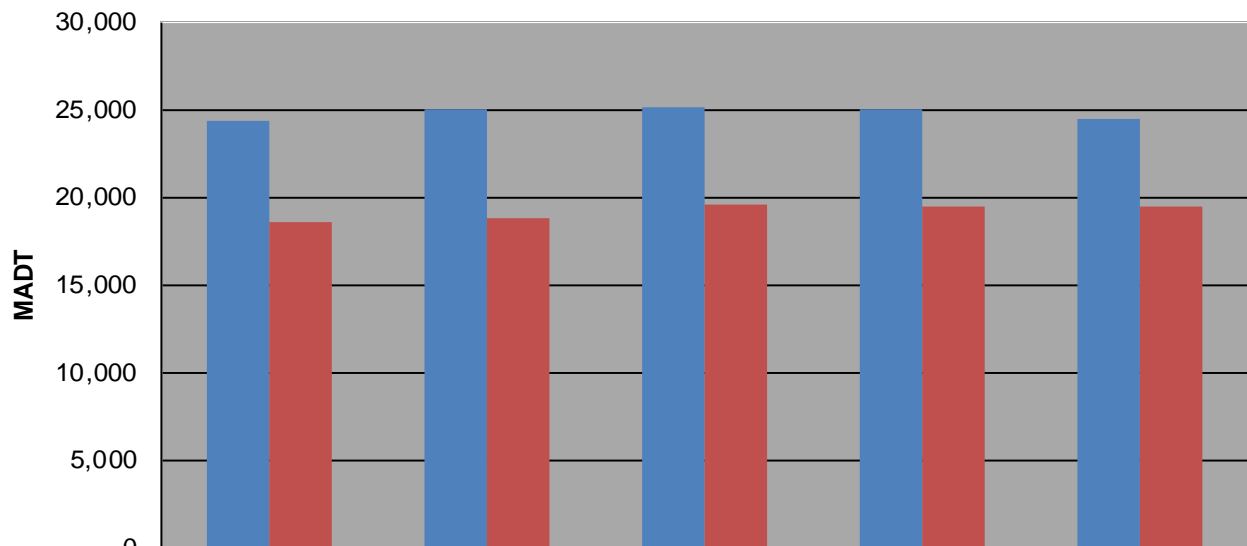

MONTHLY REPORT, STATION NO. 425 (ATR)

JULY 2018

Station Measurement: VOLUME/SPEED/CLASS		
Route: CSAH 32	Route Direction: E/W	Lanes: 4
County: Dakota	Closest City: Eagan	
Functional Class: Urban Minor Arterial		
Location: W OF MSAS109 (JOHNNY CAKE RIDGE RD) IN EAGAN		
Ref Post: 004+00.840	True Mile: 4.84	Sequence No. 9896
Volume: 712,985		MADT: 23,000
Weekday (M-F) MADT: 24,458		Weekend (Sa-Su) MADT: 19,444

Weekday (WD)/Weekend (WE) Monthly Average Daily Traffic

	Jan	Feb	Mar	Apr	May	Jun	Jul	Aug	Sep	Oct	Nov	Dec
'14 WD	20,762	21,426	22,088	23,294	23,806	24,546	24,316	24,682	23,674	23,566	21,896	21,736
'14 WE	17,372	17,518	17,918	19,050	20,584	19,672	18,602	18,714	19,688	18,948	17,780	17,814
'15 WD	21,250	21,858	21,864	23,612	24,644	24,790	24,978	24,506	23,568	23,608	22,120	21,874
'15 WE	17,526	18,080	17,742	19,576	20,460	20,344	18,774	19,188	19,162	19,162	18,028	17,958
'16 WD	21,292	21,338	21,932	23,918	26,236	26,764	25,100	25,378	24,024	24,010	22,926	22,556
'16 WE	16,948	17,838	18,050	19,642	21,854	22,162	19,592	19,650	19,130	19,206	18,456	16,140
'17 WD	21,284	21,806	22,082	24,104	25,754	26,734	25,016	24,960	24,246	23,918	22,870	21,982
'17 WE	17,194	17,736	17,724	19,252	20,528	20,736	19,486	18,886	19,054	18,202	17,882	17,842
'18 WD	20,810	21,694	21,666	22,934	25,026	26,296	24,458					
'18 WE	16,944	16,904	17,628	16,802	20,254	20,372	19,444					

Note: 'Weekday' defined as Monday-Friday, 'Weekend' defined as Saturday-Sunday

Weekday/Weekend Monthly Average Daily Traffic ('14-'18)

	Jul-14	Jul-15	Jul-16	Jul-17	Jul-18
Weekday	24,316	24,978	25,100	25,016	24,458
Weekend	18,602	18,774	19,592	19,486	19,444