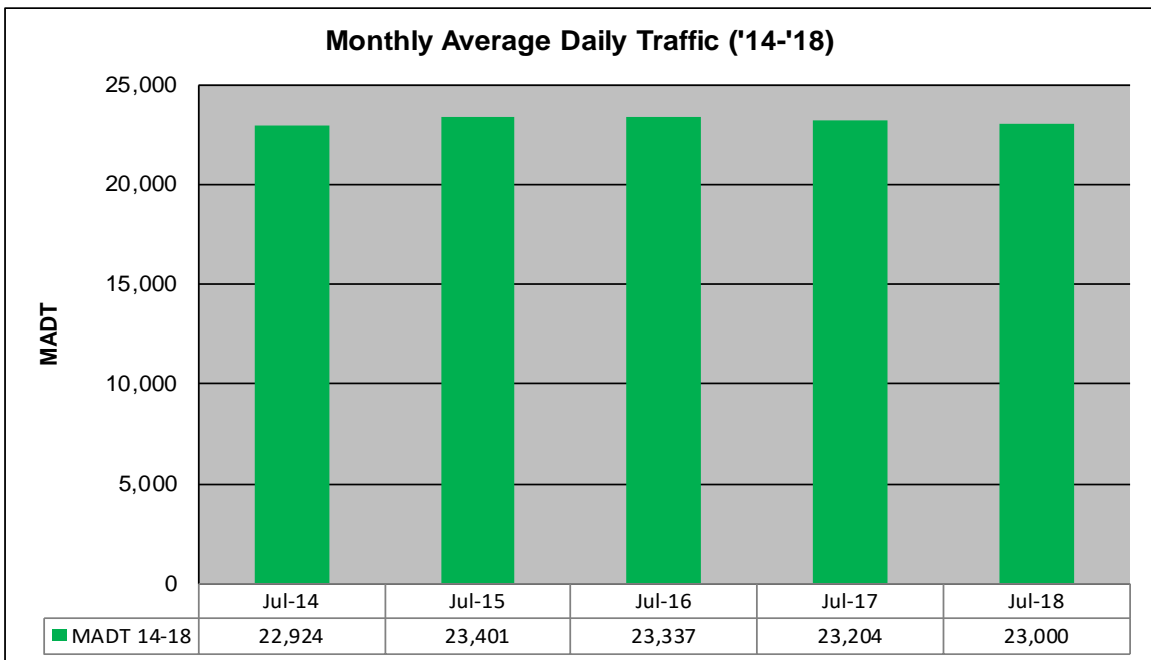

MONTHLY REPORT, STATION NO. 425 (ATR)

JULY 2018

Station Measurement: VOLUME/SPEED/CLASS		
Route: CSAH 32	Route Direction: E/W	Lanes: 4
County: Dakota	Closest City: Eagan	
Functional Class: Urban Minor Arterial		
Location: W OF MSAS109 (JOHNNY CAKE RIDGE RD) IN EAGAN		
Ref Post: 004+00.840	True Mile: 4.84	Sequence No. 9896
Volume: 712,985		MADT: 23,000
Weekday (M-F) MADT: 24,458		Weekend (Sa-Su) MADT: 19,444

Weekday (WD)/Weekend (WE) Monthly Average Daily Traffic

	Jan	Feb	Mar	Apr	May	Jun	Jul	Aug	Sep	Oct	Nov	Dec
'14 WD	20,762	21,426	22,088	23,294	23,806	24,546	24,316	24,682	23,674	23,566	21,896	21,736
'14 WE	17,372	17,518	17,918	19,050	20,584	19,672	18,602	18,714	19,688	18,948	17,780	17,814
'15 WD	21,250	21,858	21,864	23,612	24,644	24,790	24,978	24,506	23,568	23,608	22,120	21,874
'15 WE	17,526	18,080	17,742	19,576	20,460	20,344	18,774	19,188	19,162	19,162	18,028	17,958
'16 WD	21,292	21,338	21,932	23,918	26,236	26,764	25,100	25,378	24,024	24,010	22,926	22,556
'16 WE	16,948	17,838	18,050	19,642	21,854	22,162	19,592	19,650	19,130	19,206	18,456	16,140
'17 WD	21,284	21,806	22,082	24,104	25,754	26,734	25,016	24,960	24,246	23,918	22,870	21,982
'17 WE	17,194	17,736	17,724	19,252	20,528	20,736	19,486	18,886	19,054	18,202	17,882	17,842
'18 WD	20,810	21,694	21,666	22,934	25,026	26,296	24,458					
'18 WE	16,944	16,904	17,628	16,802	20,254	20,372	19,444					

Note: 'Weekday' defined as Monday-Friday, 'Weekend' defined as Saturday-Sunday

Weekday/Weekend Monthly Average Daily Traffic ('14-'18)

	Jul-14	Jul-15	Jul-16	Jul-17	Jul-18
Weekday	24,316	24,978	25,100	25,016	24,458
Weekend	18,602	18,774	19,592	19,486	19,444