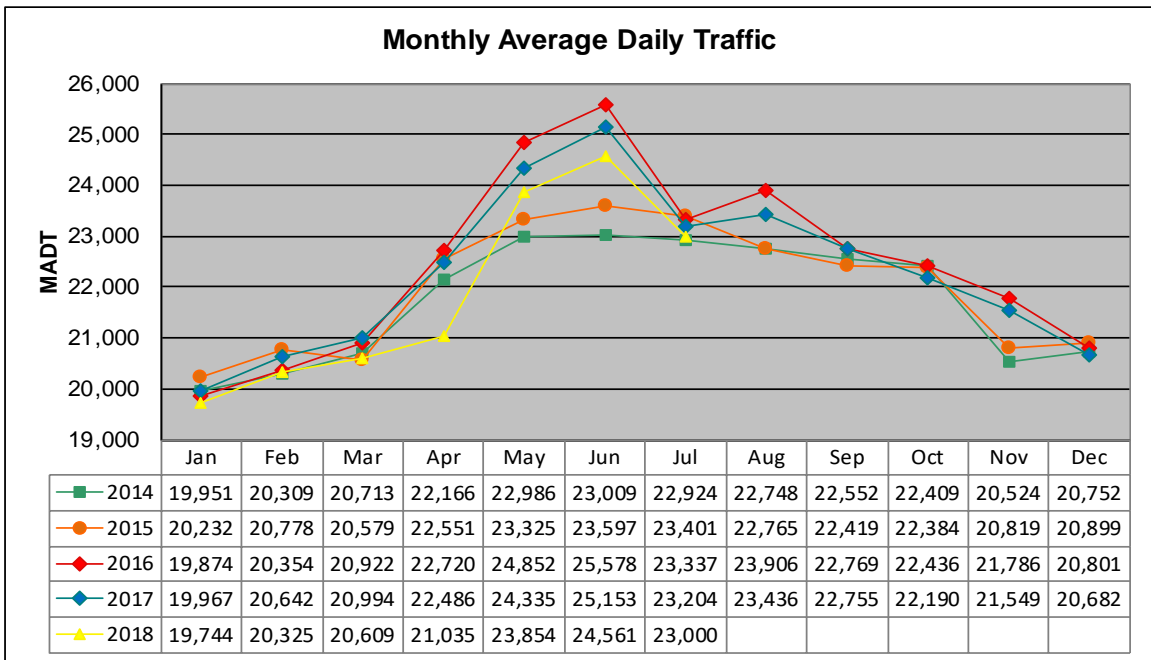

MONTHLY REPORT, STATION NO. 425 (ATR)

JULY 2018

Station Measurement: VOLUME/SPEED/CLASS		
Route: CSAH 32	Route Direction: E/W	Lanes: 4
County: Dakota	Closest City: Eagan	
Functional Class: Urban Minor Arterial		
Location: W OF MSAS109 (JOHNNY CAKE RIDGE RD) IN EAGAN		
Ref Post: 004+00.840	True Mile: 4.84	Sequence No. 9896
Volume: 712,985		MADT: 23,000
Weekday (M-F) MADT: 24,458		Weekend (Sa-Su) MADT: 19,444

Weekday (WD)/Weekend (WE) Monthly Average Daily Traffic

	Jan	Feb	Mar	Apr	May	Jun	Jul	Aug	Sep	Oct	Nov	Dec
'14 WD	20,762	21,426	22,088	23,294	23,806	24,546	24,316	24,682	23,674	23,566	21,896	21,736
'14 WE	17,372	17,518	17,918	19,050	20,584	19,672	18,602	18,714	19,688	18,948	17,780	17,814
'15 WD	21,250	21,858	21,864	23,612	24,644	24,790	24,978	24,506	23,568	23,608	22,120	21,874
'15 WE	17,526	18,080	17,742	19,576	20,460	20,344	18,774	19,188	19,162	19,162	18,028	17,958
'16 WD	21,292	21,338	21,932	23,918	26,236	26,764	25,100	25,378	24,024	24,010	22,926	22,556
'16 WE	16,948	17,838	18,050	19,642	21,854	22,162	19,592	19,650	19,130	19,206	18,456	16,140
'17 WD	21,284	21,806	22,082	24,104	25,754	26,734	25,016	24,960	24,246	23,918	22,870	21,982
'17 WE	17,194	17,736	17,724	19,252	20,528	20,736	19,486	18,886	19,054	18,202	17,882	17,842
'18 WD	20,810	21,694	21,666	22,934	25,026	26,296	24,458					
'18 WE	16,944	16,904	17,628	16,802	20,254	20,372	19,444					

Note: 'Weekday' defined as Monday-Friday, 'Weekend' defined as Saturday-Sunday

Weekday/Weekend Monthly Average Daily Traffic ('14-'18)

	Jul-14	Jul-15	Jul-16	Jul-17	Jul-18
Weekday	24,316	24,978	25,100	25,016	24,458
Weekend	18,602	18,774	19,592	19,486	19,444