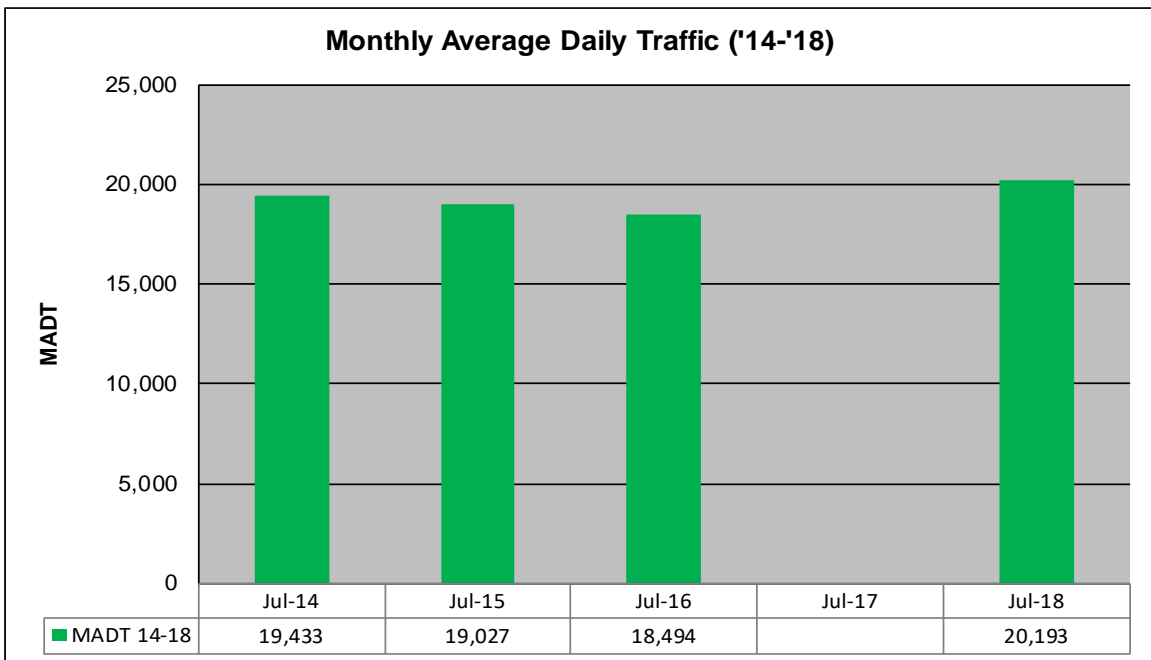

MONTHLY REPORT, STATION NO. 407 (ATR)

JULY 2018

Station Measurement: VOLUME/SPEED/CLASS		
Route: CSAH 15	Route Direction: E/W	Lanes: 2
County: Hennepin		Closest City: Orono
Functional Class: Urban Minor Arterial		
Location: NE OF SPATES AVE IN ORONO		
Ref Post: 010+00.900	True Mile: 10.9	Sequence No. 9885
Volume: 625,990		MADT: 20,193
Weekday (M-F) MADT: 21,302		Weekend (Sa-Su) MADT: 17,534

Weekday (WD)/Weekend (WE) Monthly Average Daily Traffic

	Jan	Feb	Mar	Apr	May	Jun	Jul	Aug	Sep	Oct	Nov	Dec
'14 WD	14,604	14,944	15,416	16,836	18,928	20,962	20,612	20,286	18,388	18,170	16,332	16,510
'14 WE	10,974	11,022	11,330	12,896	15,502	16,016	15,806	15,576	14,810	13,374	11,834	12,360
'15 WD	15,718	16,134	16,452	17,300	18,584	20,676	19,950	19,544	18,390	17,974	16,740	16,430
'15 WE	11,562	11,766	12,094	13,540	15,002	16,890	16,182	15,154	14,648	13,274	12,110	12,410
'16 WD	15,500	15,568	16,088	17,416	18,652	20,176	19,712	19,180	17,518	17,892	16,210	16,266
'16 WE	11,070	11,782	12,052	13,354	15,612	16,936	15,886	15,280	14,324	13,034	11,858	10,864
'17 WD	15,192	15,696	15,606	16,902	16,896	20,104						
'17 WE	11,216	11,716	11,702	13,038	14,900	16,590						
'18 WD						21,866	21,302					
'18 WE						16,866	17,534					

Note: 'Weekday' defined as Monday-Friday, 'Weekend' defined as Saturday-Sunday

Weekday/Weekend Monthly Average Daily Traffic ('14-'18)

	Jul-14	Jul-15	Jul-16	Jul-17	Jul-18
Weekday	20,612	19,950	19,712		21,302
Weekend	15,806	16,182	15,886		17,534