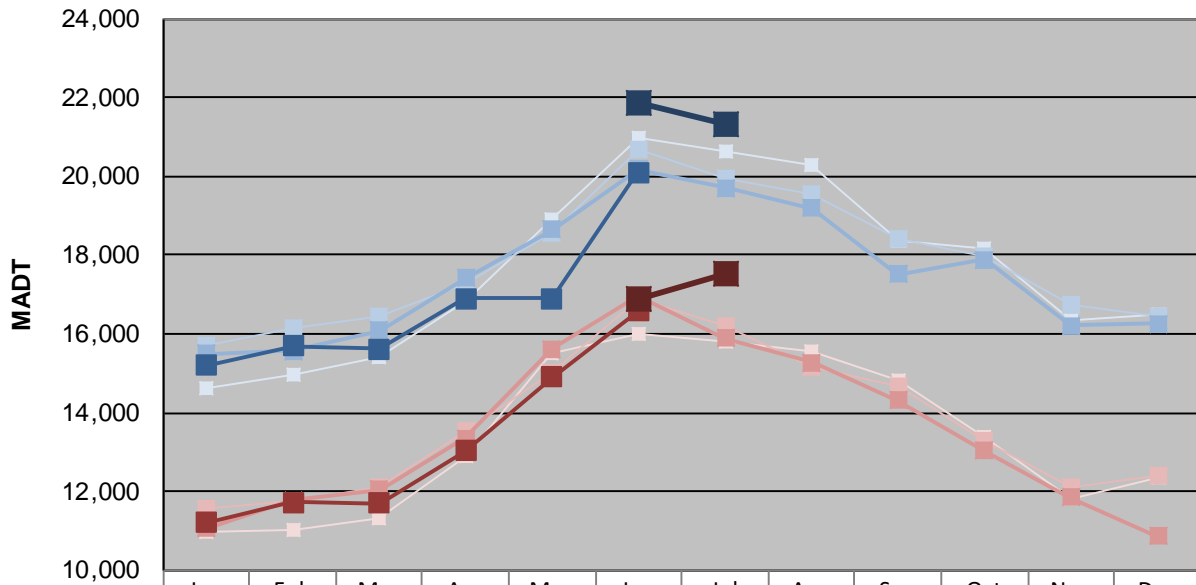

MONTHLY REPORT, STATION NO. 407 (ATR)

JULY 2018

Station Measurement: VOLUME/SPEED/CLASS		
Route: CSAH 15	Route Direction: E/W	Lanes: 2
County: Hennepin		Closest City: Orono
Functional Class: Urban Minor Arterial		
Location: NE OF SPATES AVE IN ORONO		
Ref Post: 010+00.900	True Mile: 10.9	Sequence No. 9885
Volume: 625,990		MADT: 20,193
Weekday (M-F) MADT: 21,302		Weekend (Sa-Su) MADT: 17,534

Weekday (WD)/Weekend (WE) Monthly Average Daily Traffic

	Jan	Feb	Mar	Apr	May	Jun	Jul	Aug	Sep	Oct	Nov	Dec
'14 WD	14,604	14,944	15,416	16,836	18,928	20,962	20,612	20,286	18,388	18,170	16,332	16,510
'14 WE	10,974	11,022	11,330	12,896	15,502	16,016	15,806	15,576	14,810	13,374	11,834	12,360
'15 WD	15,718	16,134	16,452	17,300	18,584	20,676	19,950	19,544	18,390	17,974	16,740	16,430
'15 WE	11,562	11,766	12,094	13,540	15,002	16,890	16,182	15,154	14,648	13,274	12,110	12,410
'16 WD	15,500	15,568	16,088	17,416	18,652	20,176	19,712	19,180	17,518	17,892	16,210	16,266
'16 WE	11,070	11,782	12,052	13,354	15,612	16,936	15,886	15,280	14,324	13,034	11,858	10,864
'17 WD	15,192	15,696	15,606	16,902	16,896	20,104						
'17 WE	11,216	11,716	11,702	13,038	14,900	16,590						
'18 WD						21,866	21,302					
'18 WE						16,866	17,534					

Note: 'Weekday' defined as Monday-Friday, 'Weekend' defined as Saturday-Sunday

Weekday/Weekend Monthly Average Daily Traffic ('14-'18)

	Jul-14	Jul-15	Jul-16	Jul-17	Jul-18
Weekday	20,612	19,950	19,712		21,302
Weekend	15,806	16,182	15,886		17,534