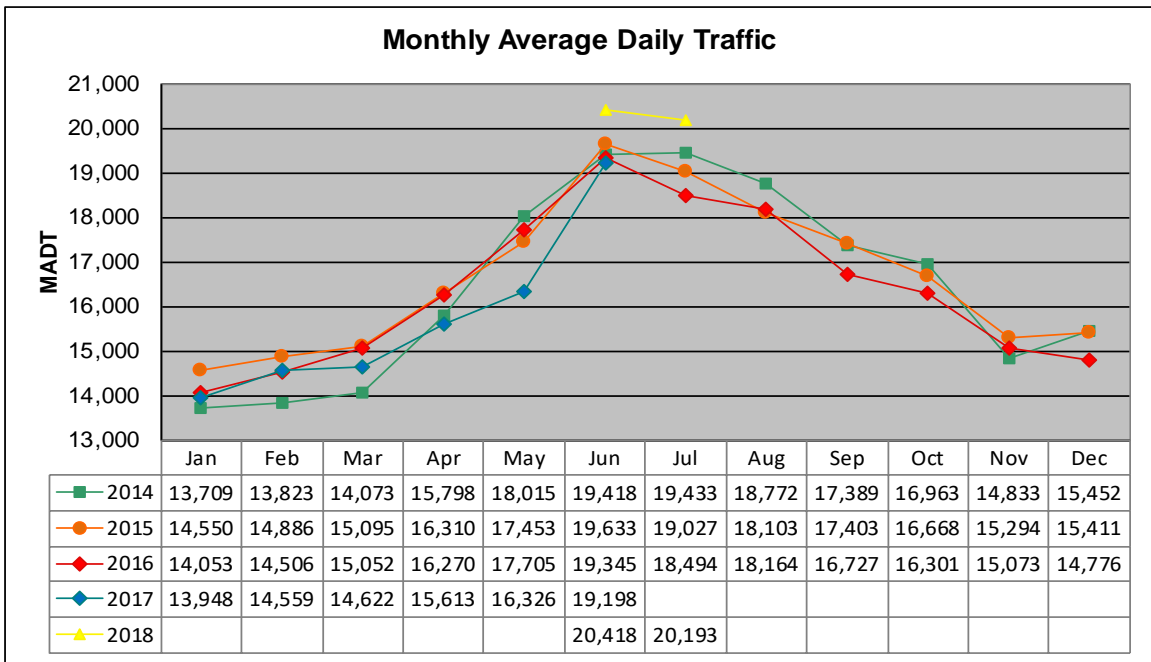

MONTHLY REPORT, STATION NO. 407 (ATR)

JULY 2018

Station Measurement: VOLUME/SPEED/CLASS		
Route: CSAH 15	Route Direction: E/W	Lanes: 2
County: Hennepin		Closest City: Orono
Functional Class: Urban Minor Arterial		
Location: NE OF SPATES AVE IN ORONO		
Ref Post: 010+00.900	True Mile: 10.9	Sequence No. 9885
Volume: 625,990		MADT: 20,193
Weekday (M-F) MADT: 21,302		Weekend (Sa-Su) MADT: 17,534

Weekday (WD)/Weekend (WE) Monthly Average Daily Traffic

	Jan	Feb	Mar	Apr	May	Jun	Jul	Aug	Sep	Oct	Nov	Dec
'14 WD	14,604	14,944	15,416	16,836	18,928	20,962	20,612	20,286	18,388	18,170	16,332	16,510
'14 WE	10,974	11,022	11,330	12,896	15,502	16,016	15,806	15,576	14,810	13,374	11,834	12,360
'15 WD	15,718	16,134	16,452	17,300	18,584	20,676	19,950	19,544	18,390	17,974	16,740	16,430
'15 WE	11,562	11,766	12,094	13,540	15,002	16,890	16,182	15,154	14,648	13,274	12,110	12,410
'16 WD	15,500	15,568	16,088	17,416	18,652	20,176	19,712	19,180	17,518	17,892	16,210	16,266
'16 WE	11,070	11,782	12,052	13,354	15,612	16,936	15,886	15,280	14,324	13,034	11,858	10,864
'17 WD	15,192	15,696	15,606	16,902	16,896	20,104						
'17 WE	11,216	11,716	11,702	13,038	14,900	16,590						
'18 WD						21,866	21,302					
'18 WE						16,866	17,534					

Note: 'Weekday' defined as Monday-Friday, 'Weekend' defined as Saturday-Sunday

Weekday/Weekend Monthly Average Daily Traffic ('14-'18)

	Jul-14	Jul-15	Jul-16	Jul-17	Jul-18
Weekday	20,612	19,950	19,712		21,302
Weekend	15,806	16,182	15,886		17,534