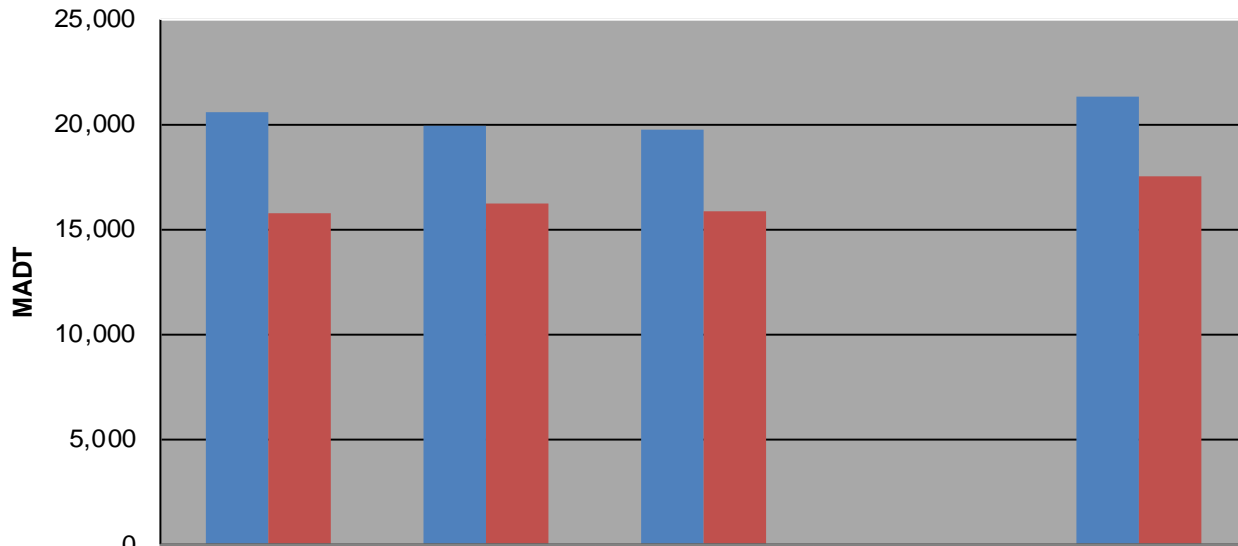

MONTHLY REPORT, STATION NO. 407 (ATR)

JULY 2018

Station Measurement: VOLUME/SPEED/CLASS		
Route: CSAH 15	Route Direction: E/W	Lanes: 2
County: Hennepin		Closest City: Orono
Functional Class: Urban Minor Arterial		
Location: NE OF SPATES AVE IN ORONO		
Ref Post: 010+00.900	True Mile: 10.9	Sequence No. 9885
Volume: 625,990		MADT: 20,193
Weekday (M-F) MADT: 21,302		Weekend (Sa-Su) MADT: 17,534

Weekday (WD)/Weekend (WE) Monthly Average Daily Traffic

	Jan	Feb	Mar	Apr	May	Jun	Jul	Aug	Sep	Oct	Nov	Dec
'14 WD	14,604	14,944	15,416	16,836	18,928	20,962	20,612	20,286	18,388	18,170	16,332	16,510
'14 WE	10,974	11,022	11,330	12,896	15,502	16,016	15,806	15,576	14,810	13,374	11,834	12,360
'15 WD	15,718	16,134	16,452	17,300	18,584	20,676	19,950	19,544	18,390	17,974	16,740	16,430
'15 WE	11,562	11,766	12,094	13,540	15,002	16,890	16,182	15,154	14,648	13,274	12,110	12,410
'16 WD	15,500	15,568	16,088	17,416	18,652	20,176	19,712	19,180	17,518	17,892	16,210	16,266
'16 WE	11,070	11,782	12,052	13,354	15,612	16,936	15,886	15,280	14,324	13,034	11,858	10,864
'17 WD	15,192	15,696	15,606	16,902	16,896	20,104						
'17 WE	11,216	11,716	11,702	13,038	14,900	16,590						
'18 WD						21,866	21,302					
'18 WE						16,866	17,534					

Note: 'Weekday' defined as Monday-Friday, 'Weekend' defined as Saturday-Sunday

Weekday/Weekend Monthly Average Daily Traffic ('14-'18)

	Jul-14	Jul-15	Jul-16	Jul-17	Jul-18
Weekday	20,612	19,950	19,712		21,302
Weekend	15,806	16,182	15,886		17,534