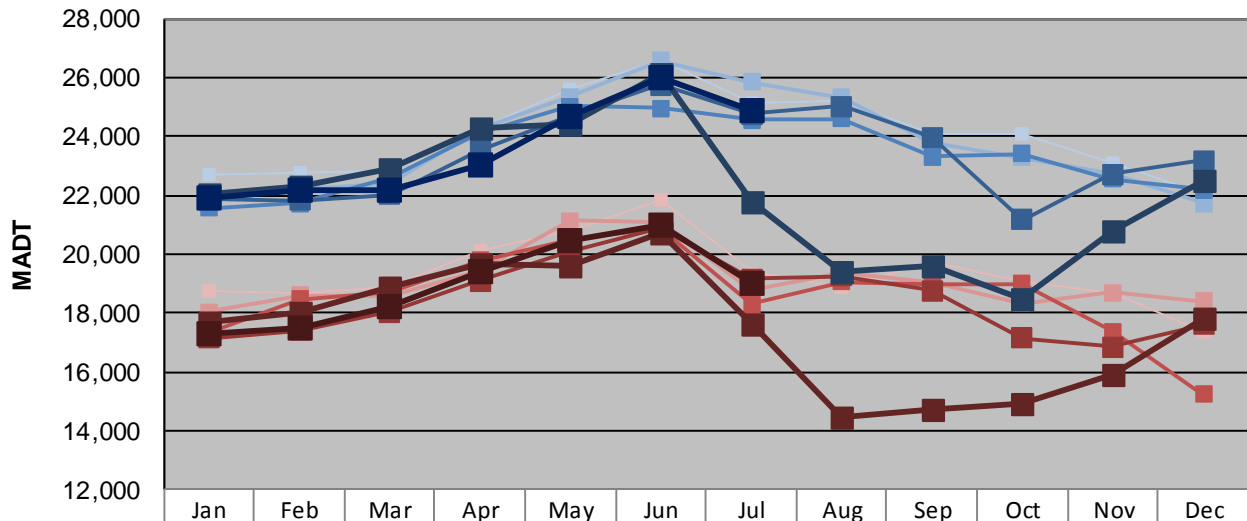

## JULY 2013

Station Measurement: VOLUME/SPEED/CLASS		
Route: CSAH 32	Route Direction: E/W	Lanes: 4
County: Dakota	Closest City: Eagan	
Functional Class: Urban Minor Arterial		
Location: W OF MSAS109 (JOHNNY CAKE RIDGE RD) IN EAGAN		
Ref Post: 004+00.840	True Mile: 4.84	Sequence No. 9896
<b>Volume: 725,781</b>		<b>MADT: 23,412</b>
<b>Weekday (M-F) MADT: 24,870</b>		<b>Weekend (Sa-Su) MADT: 19,014</b>

Note: Decrease in traffic October 2011 and July to November 2012 due to construction on I-35E

### Weekday (WD)/Weekend (WE) Monthly Average Daily Traffic

	Jan	Feb	Mar	Apr	May	Jun	Jul	Aug	Sep	Oct	Nov	Dec
'08 WD	22,712	22,768	22,846	24,270	25,576	26,586	25,164	25,198	24,096	24,068	23,092	22,038
'08 WE	18,746	18,680	18,842	20,098	20,782	21,830	19,382	18,896	19,720	19,058	18,668	17,342
'09 WD	21,852	22,172	22,418	24,224	25,342	26,580	25,834	25,324	23,772	23,270	22,760	21,716
'09 WE	18,026	18,580	18,600	19,444	21,140	21,052	18,800	19,396	19,046	18,344	18,706	18,400
'10 WD	21,568	21,740	22,592	24,128	25,012	24,970	24,562	24,596	23,320	23,394	22,552	22,192
'10 WE	17,314	18,456	18,714	19,792	20,476	20,868	18,304	19,062	18,972	18,986	17,380	15,228
'11 WD	21,862	21,834	22,018	23,532	24,684	25,740	24,764	25,018	23,956	21,180	22,712	23,170
'11 WE	17,154	17,396	18,020	19,088	20,106	20,864	19,138	19,250	18,760	17,146	16,862	17,606
'12 WD	22,044	22,288	22,900	24,260	24,392	26,106	21,752	19,404	19,626	18,468	20,788	22,498
'12 WE	17,678	17,988	18,876	19,640	19,626	20,710	17,618	14,474	14,746	14,922	15,880	17,840
'13 WD	21,882	22,152	22,138	23,000	24,684	25,996	24,870					
'13 WE	17,310	17,472	18,208	19,396	20,448	21,010	19,014					