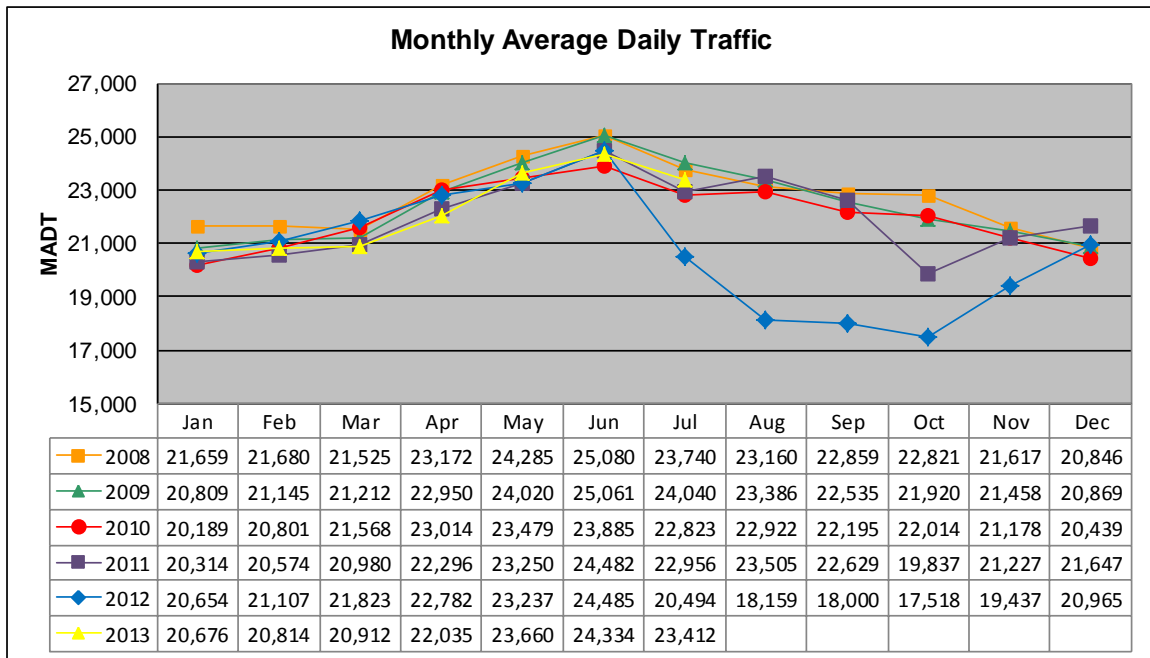

# MONTHLY REPORT, STATION NO. 425 (ATR)

## JULY 2013

Station Measurement: VOLUME/SPEED/CLASS		
Route: CSAH 32	Route Direction: E/W	Lanes: 4
County: Dakota	Closest City: Eagan	
Functional Class: Urban Minor Arterial		
Location: W OF MSAS109 (JOHNNY CAKE RIDGE RD) IN EAGAN		
Ref Post: 004+00.840	True Mile: 4.84	Sequence No. 9896
<b>Volume: 725,781</b>		<b>MADT: 23,412</b>
<b>Weekday (M-F) MADT: 24,870</b>		<b>Weekend (Sa-Su) MADT: 19,014</b>

### Weekday (WD)/Weekend (WE) Monthly Average Daily Traffic

	Jan	Feb	Mar	Apr	May	Jun	Jul	Aug	Sep	Oct	Nov	Dec
'08 WD	22,712	22,768	22,846	24,270	25,576	26,586	25,164	25,198	24,096	24,068	23,092	22,038
'08 WE	18,746	18,680	18,842	20,098	20,782	21,830	19,382	18,896	19,720	19,058	18,668	17,342
'09 WD	21,852	22,172	22,418	24,224	25,342	26,580	25,834	25,324	23,772	23,270	22,760	21,716
'09 WE	18,026	18,580	18,600	19,444	21,140	21,052	18,800	19,396	19,046	18,344	18,706	18,400
'10 WD	21,568	21,740	22,592	24,128	25,012	24,970	24,562	24,596	23,320	23,394	22,552	22,192
'10 WE	17,314	18,456	18,714	19,792	20,476	20,868	18,304	19,062	18,972	18,986	17,380	15,228
'11 WD	21,862	21,834	22,018	23,532	24,684	25,740	24,764	25,018	23,956	21,180	22,712	23,170
'11 WE	17,154	17,396	18,020	19,088	20,106	20,864	19,138	19,250	18,760	17,146	16,862	17,606
'12 WD	22,044	22,288	22,900	24,260	24,392	26,106	21,752	19,404	19,626	18,468	20,788	22,498
'12 WE	17,678	17,988	18,876	19,640	19,626	20,710	17,618	14,474	14,746	14,922	15,880	17,840
'13 WD	21,882	22,152	22,138	23,000	24,684	25,996	24,870					
'13 WE	17,310	17,472	18,208	19,396	20,448	21,010	19,014					

### Weekday/Weekend Monthly Average Daily Traffic ('08-'13)

	Jul-08	Jul-09	Jul-10	Jul-11	Jul-12	Jul-13
Weekday	25,164	25,834	24,562	24,764	21,752	24,870
Weekend	19,382	18,800	18,304	19,138	17,618	19,014