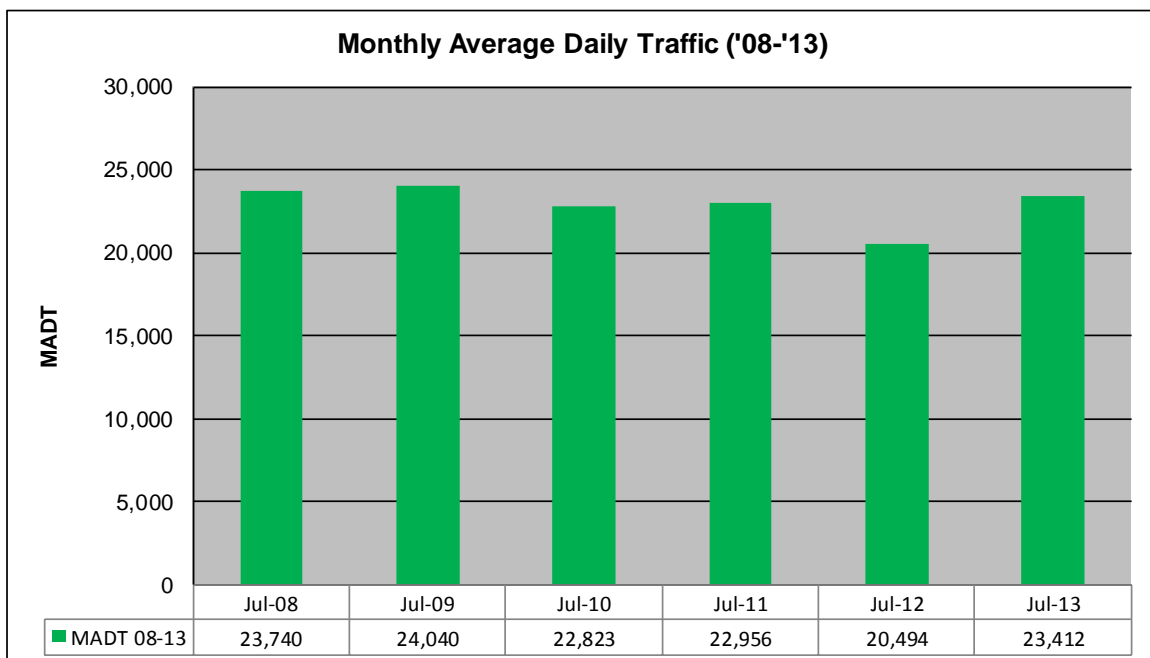

# MONTHLY REPORT, STATION NO. 425 (ATR)

### Weekday (WD)/Weekend (WE) Monthly Average Daily Traffic

	Jan	Feb	Mar	Apr	May	Jun	Jul	Aug	Sep	Oct	Nov	Dec
'08 WD	22,712	22,768	22,846	24,270	25,576	26,586	25,164	25,198	24,096	24,068	23,092	22,038
'08 WE	18,746	18,680	18,842	20,098	20,782	21,830	19,382	18,896	19,720	19,058	18,668	17,342
'09 WD	21,852	22,172	22,418	24,224	25,342	26,580	25,834	25,324	23,772	23,270	22,760	21,716
'09 WE	18,026	18,580	18,600	19,444	21,140	21,052	18,800	19,396	19,046	18,344	18,706	18,400
'10 WD	21,568	21,740	22,592	24,128	25,012	24,970	24,562	24,596	23,320	23,394	22,552	22,192
'10 WE	17,314	18,456	18,714	19,792	20,476	20,868	18,304	19,062	18,972	18,986	17,380	15,228
'11 WD	21,862	21,834	22,018	23,532	24,684	25,740	24,764	25,018	23,956	21,180	22,712	23,170
'11 WE	17,154	17,396	18,020	19,088	20,106	20,864	19,138	19,250	18,760	17,146	16,862	17,606
'12 WD	22,044	22,288	22,900	24,260	24,392	26,106	21,752	19,404	19,626	18,468	20,788	22,498
'12 WE	17,678	17,988	18,876	19,640	19,626	20,710	17,618	14,474	14,746	14,922	15,880	17,840
'13 WD	21,882	22,152	22,138	23,000	24,684	25,996	24,870					
'13 WE	17,310	17,472	18,208	19,396	20,448	21,010	19,014					