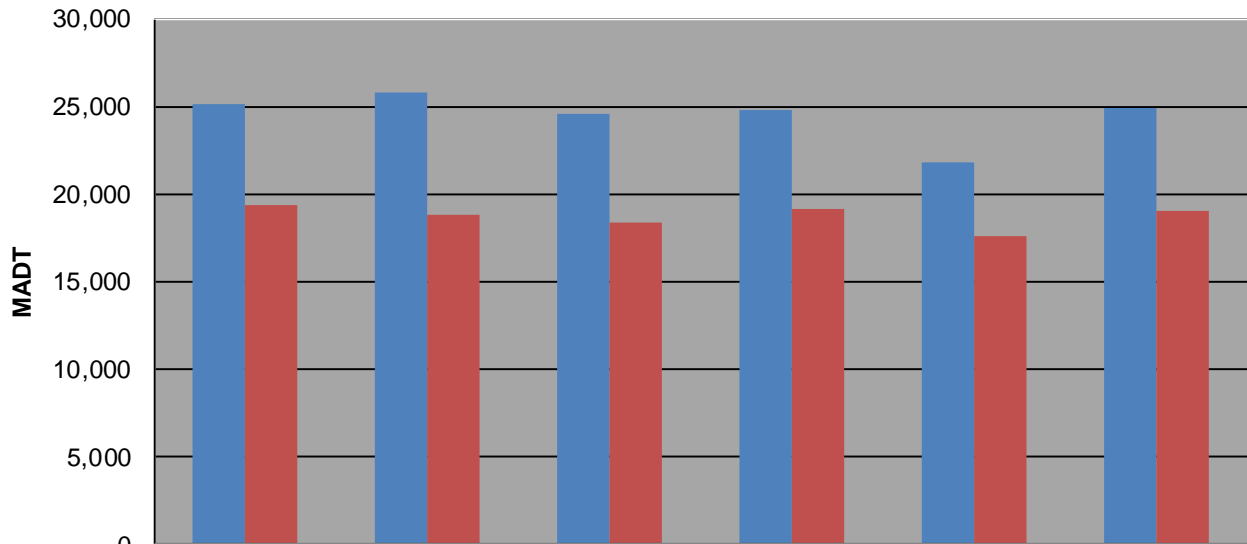

Weekday/Weekend Monthly Average Daily Traffic ('08-'13)

	Jul-08	Jul-09	Jul-10	Jul-11	Jul-12	Jul-13
Weekday	25,164	25,834	24,562	24,764	21,752	24,870
Weekend	19,382	18,800	18,304	19,138	17,618	19,014