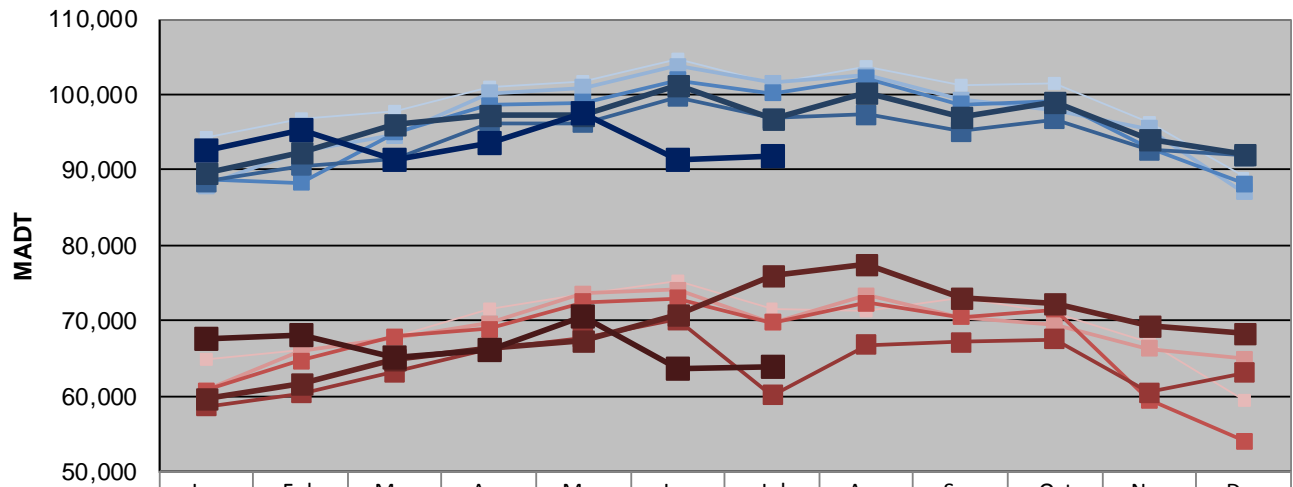

## JULY 2013

<b>Station Measurement: VOLUME</b>		
Route: TH 169	Route Direction: N/S	Lanes: 4
County: Hennepin		Closest City: St Louis Park
Functional Class: Urban Principal Arterial - Other Freeways or Expressways		
Location: N OF MSAS296 (CEDAR LAKE RD) IN ST LOUIS PARK		
Ref Post: 128+00.870	True Mile: 126.71	Sequence No. 9883
<b>Volume: 2,633,803</b>		<b>MADT: 84,961</b>
<b>Weekday (M-F) MADT: 91,964</b>		<b>Weekend (Sa-Su) MADT: 63,984</b>

### Weekday (WD)/Weekend (WE) Monthly Average Daily Traffic

	Jan	Feb	Mar	Apr	May	Jun	Jul	Aug	Sep	Oct	Nov	Dec
'08 WD	94,244	96,770	97,852	100,910	101,748	104,788	101,514	103,790	101,358	101,512	96,406	89,034
'08 WE	64,832	66,108	67,772	71,566	73,514	75,350	71,580	71,262	73,036	71,082	67,108	59,444
'09 WD	87,996	92,576	94,650	100,138	100,966	103,778	101,502	102,594	99,326	97,868	95,520	87,114
'09 WE	60,814	66,086	67,620	69,634	73,622	74,074	69,744	73,360	70,544	69,576	66,354	64,910
'10 WD	88,826	88,294	94,950	98,576	98,896	101,952	100,224	102,170	98,712	99,056	93,080	88,214
'10 WE	60,814	64,666	67,972	68,972	72,542	72,962	69,770	72,390	70,472	71,496	59,474	54,118
'11 WD	88,434	90,560	91,470	96,166	96,254	99,718	96,888	97,362	95,130	96,786	92,618	91,922
'11 WE	58,664	60,376	63,262	66,348	67,768	70,182	60,090	66,796	67,230	67,548	60,464	63,144
'12 WD	89,714	92,288	95,978	97,246	97,256	101,148	96,822	100,274	97,030	99,116	94,060	92,002
'12 WE	59,788	61,630	64,860	66,394	67,284	70,722	76,130	77,458	73,144	72,218	69,248	68,238
'13 WD	92,596	95,332	91,314	93,474	97,552	91,436	91,964					
'13 WE	67,682	68,204	65,260	66,224	70,580	63,622	63,984					