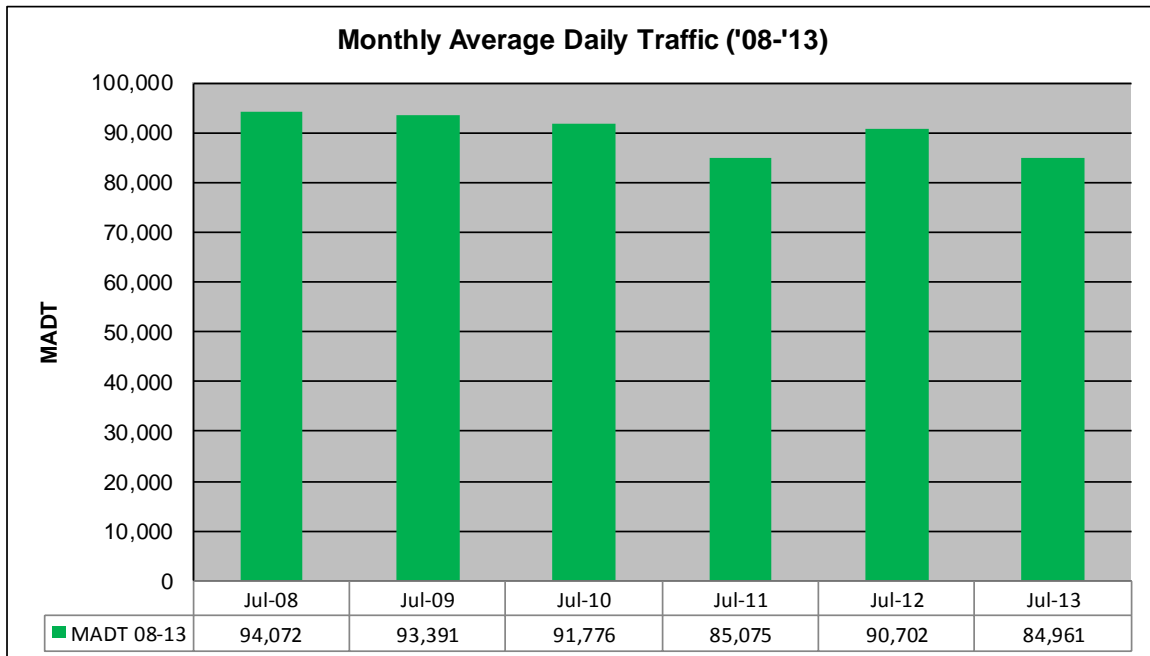

# MONTHLY REPORT, STATION NO. 405 (ATR)

### Weekday (WD)/Weekend (WE) Monthly Average Daily Traffic

	Jan	Feb	Mar	Apr	May	Jun	Jul	Aug	Sep	Oct	Nov	Dec
'08 WD	94,244	96,770	97,852	100,910	101,748	104,788	101,514	103,790	101,358	101,512	96,406	89,034
'08 WE	64,832	66,108	67,772	71,566	73,514	75,350	71,580	71,262	73,036	71,082	67,108	59,444
'09 WD	87,996	92,576	94,650	100,138	100,966	103,778	101,502	102,594	99,326	97,868	95,520	87,114
'09 WE	60,814	66,086	67,620	69,634	73,622	74,074	69,744	73,360	70,544	69,576	66,354	64,910
'10 WD	88,826	88,294	94,950	98,576	98,896	101,952	100,224	102,170	98,712	99,056	93,080	88,214
'10 WE	60,814	64,666	67,972	68,972	72,542	72,962	69,770	72,390	70,472	71,496	59,474	54,118
'11 WD	88,434	90,560	91,470	96,166	96,254	99,718	96,888	97,362	95,130	96,786	92,618	91,922
'11 WE	58,664	60,376	63,262	66,348	67,768	70,182	60,090	66,796	67,230	67,548	60,464	63,144
'12 WD	89,714	92,288	95,978	97,246	97,256	101,148	96,822	100,274	97,030	99,116	94,060	92,002
'12 WE	59,788	61,630	64,860	66,394	67,284	70,722	76,130	77,458	73,144	72,218	69,248	68,238
'13 WD	92,596	95,332	91,314	93,474	97,552	91,436	91,964					
'13 WE	67,682	68,204	65,260	66,224	70,580	63,622	63,984					