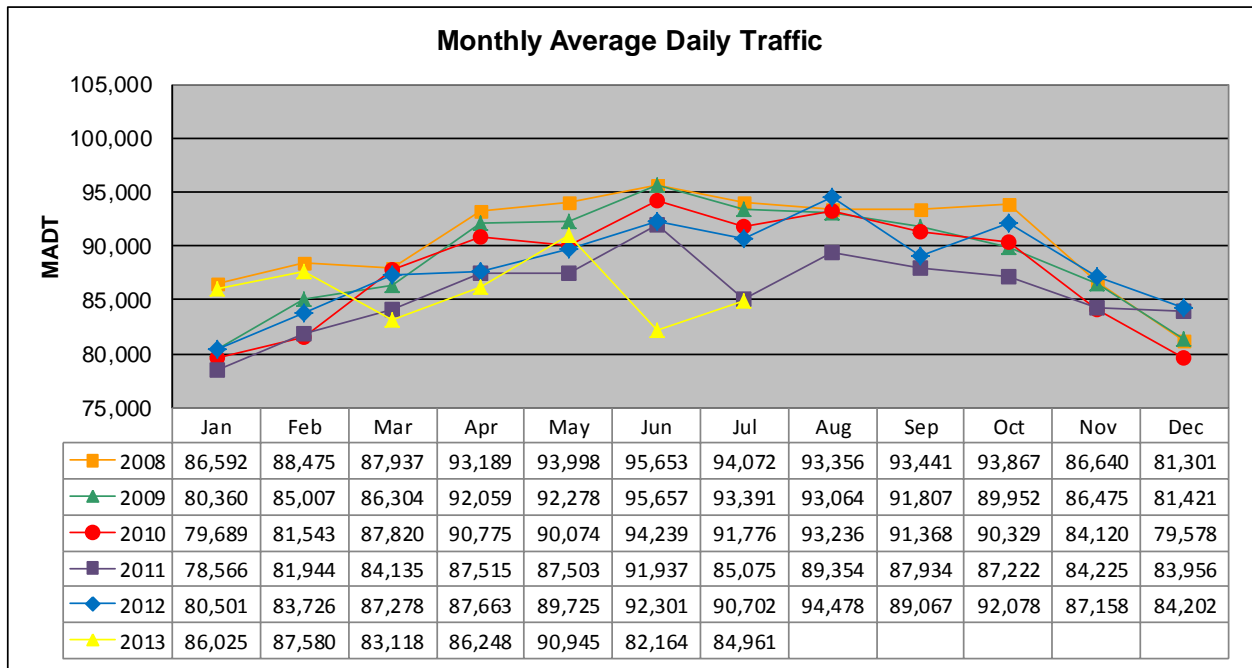

MONTHLY REPORT, STATION NO. 405 (ATR)

JULY 2013

Station Measurement: VOLUME		
Route: TH 169	Route Direction: N/S	Lanes: 4
County: Hennepin		Closest City: St Louis Park
Functional Class: Urban Principal Arterial - Other Freeways or Expressways		
Location: N OF MSAS296 (CEDAR LAKE RD) IN ST LOUIS PARK		
Ref Post: 128+00.870	True Mile: 126.71	Sequence No. 9883
Volume: 2,633,803		MADT: 84,961
Weekday (M-F) MADT: 91,964		Weekend (Sa-Su) MADT: 63,984

Note: Decrease in traffic June/July 2013 due to construction on TH 169