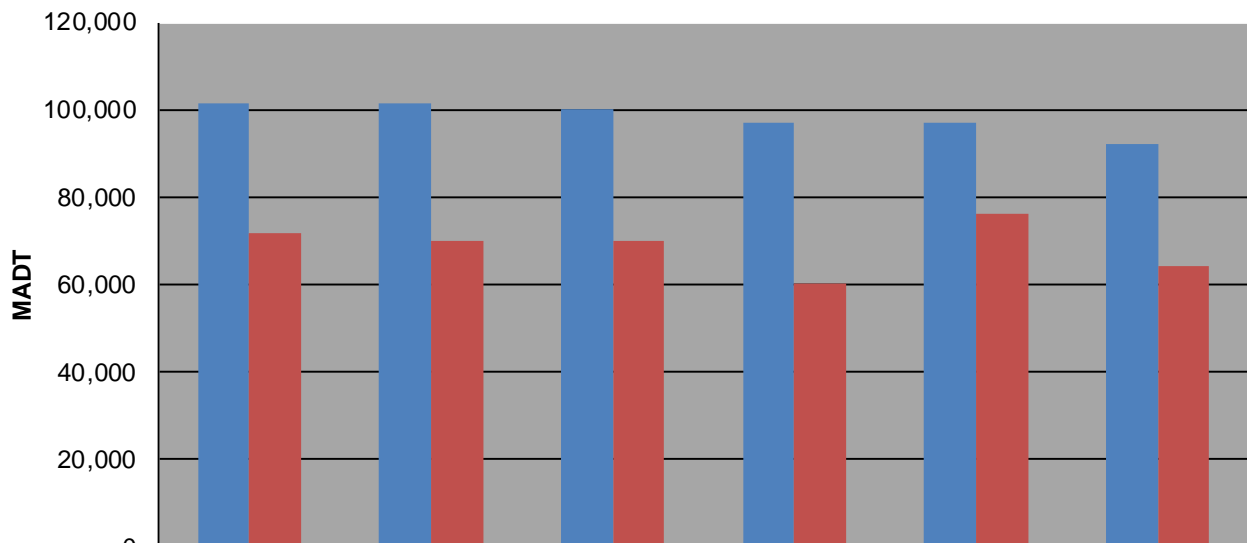

Weekday/Weekend Monthly Average Daily Traffic ('08-'13)

	Jul-08	Jul-09	Jul-10	Jul-11	Jul-12	Jul-13
Weekday	101,514	101,502	100,224	96,888	96,822	91,964
Weekend	71,580	69,744	69,770	60,090	76,130	63,984