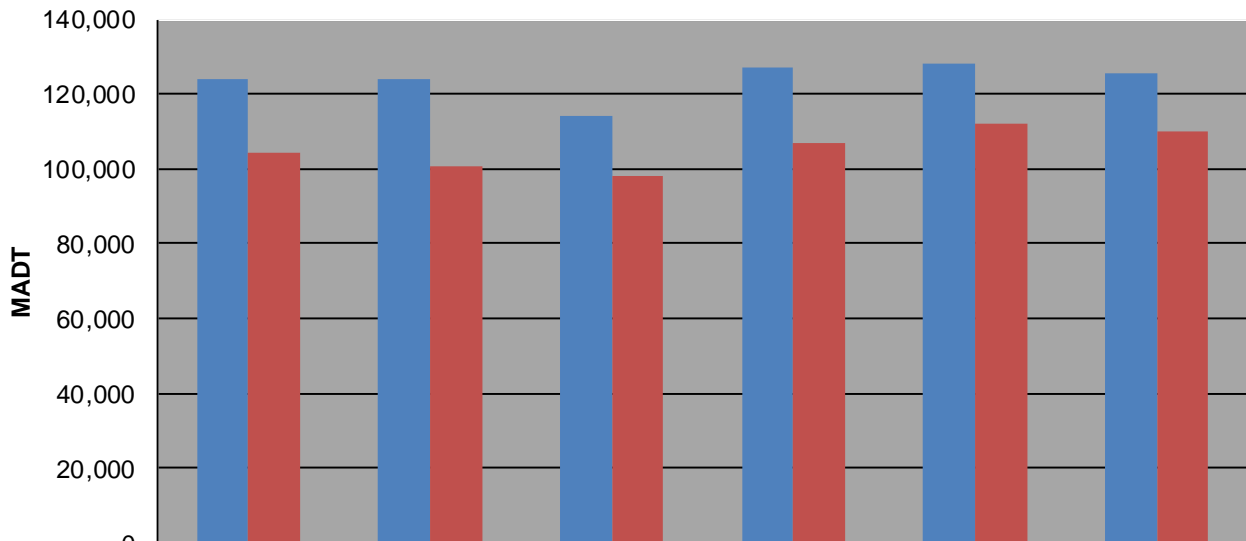

Weekday/Weekend Monthly Average Daily Traffic ('08-'13)

	Jul-08	Jul-09	Jul-10	Jul-11	Jul-12	Jul-13
Weekday	123,834	123,992	114,268	127,024	128,310	125,320
Weekend	104,366	100,852	98,012	106,946	111,858	109,834