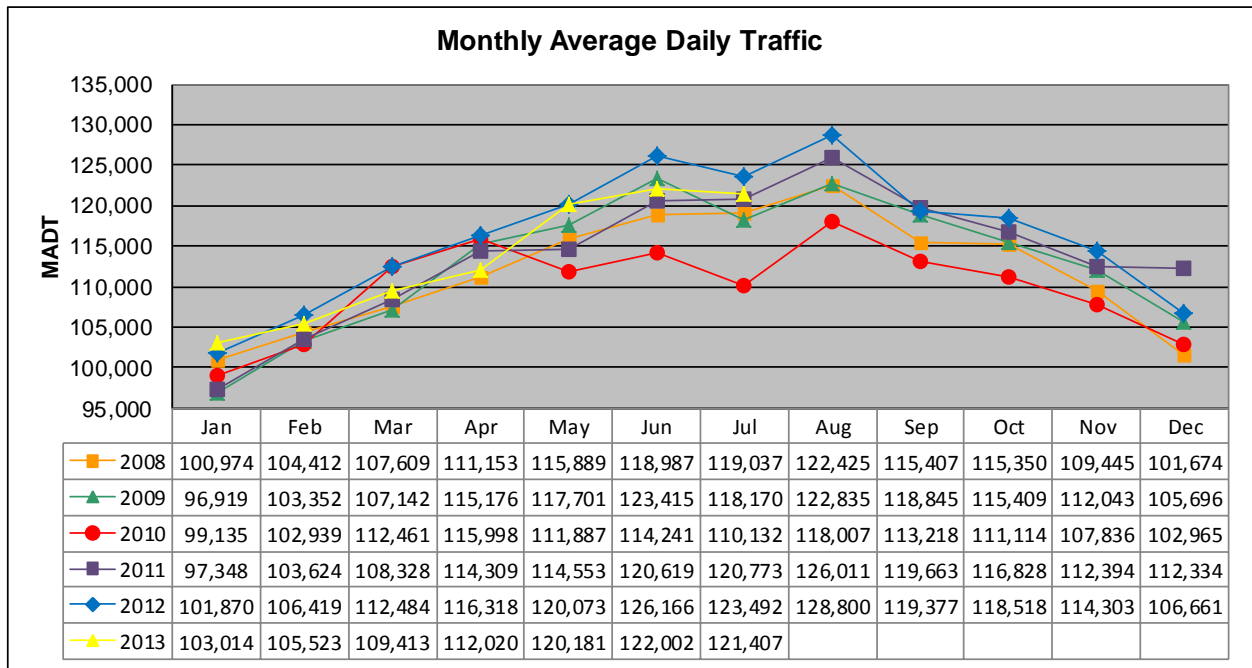

# MONTHLY REPORT, STATION NO. 342 (ATR)

## JULY 2013

<b>Station Measurement: VOLUME</b>		
Route: I-94	Route Direction: E/W	Lanes: 6
County: Hennepin		Closest City: Maple Grove
Functional Class: Urban Principal Arterial - Interstate		
Location: S OF CR30 (93RD AVE N) IN MAPLE GROVE		
Ref Post: 214+00.030	True Mile: 214.71	Sequence No. 9859
<b>Volume: 3,763,619</b>		<b>MADT: 121,407</b>
<b>Weekday (M-F) MADT: 125,320</b>		<b>Weekend (Sa-Su) MADT: 109,834</b>

Note: Decrease in traffic May to July 2010 due to construction on I-94

### Weekday (WD)/Weekend (WE) Monthly Average Daily Traffic

	Jan	Feb	Mar	Apr	May	Jun	Jul	Aug	Sep	Oct	Nov	Dec
'08 WD	105,718	109,354	112,914	115,782	120,770	124,030	123,834	128,226	119,946	119,668	115,736	107,976
'08 WE	88,312	89,962	97,234	98,542	102,454	107,888	104,366	109,612	104,526	101,424	96,866	84,304
'09 WD	101,248	107,822	111,710	119,738	123,400	127,870	123,992	128,358	123,216	119,304	118,176	108,866
'09 WE	85,132	92,178	98,506	102,816	104,786	112,270	100,852	111,550	107,388	104,266	99,088	96,542
'10 WD	104,824	106,298	116,672	119,892	117,240	117,770	114,268	122,356	115,848	114,450	112,890	110,170
'10 WE	86,840	94,544	101,794	103,954	101,372	105,056	98,012	108,556	105,914	103,240	94,902	81,256
'11 WD	104,160	109,174	112,636	119,406	120,536	124,712	127,024	130,598	123,560	123,216	119,120	118,692
'11 WE	83,982	89,722	97,034	100,868	101,646	109,132	106,946	114,196	106,888	104,168	94,212	95,158
'12 WD	108,440	111,240	117,462	122,720	125,622	131,224	128,310	133,324	124,590	123,670	120,196	114,256
'12 WE	87,712	94,874	98,452	102,420	104,280	113,170	111,858	114,874	108,952	105,288	97,450	91,962
'13 WD	109,168	112,104	113,898	115,804	124,614	127,486	125,320					
'13 WE	86,042	89,068	98,666	101,520	105,852	111,034	109,834					