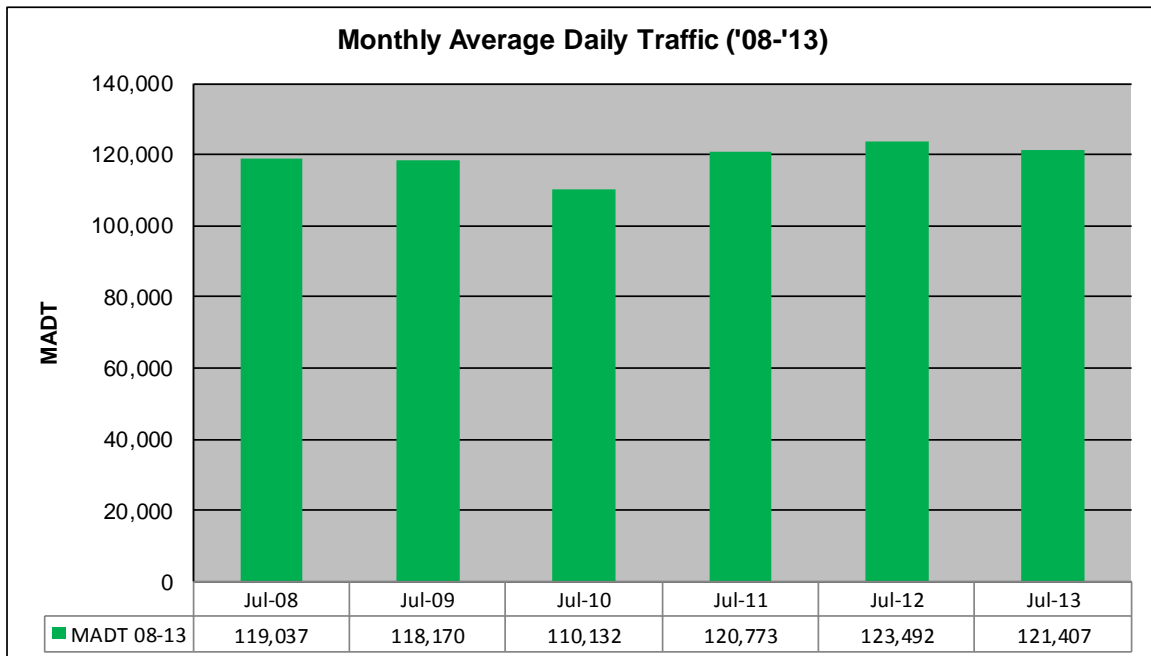

# MONTHLY REPORT, STATION NO. 342 (ATR)

## JULY 2013

<b>Station Measurement: VOLUME</b>		
Route: I-94	Route Direction: E/W	Lanes: 6
County: Hennepin		Closest City: Maple Grove
Functional Class: Urban Principal Arterial - Interstate		
Location: S OF CR30 (93RD AVE N) IN MAPLE GROVE		
Ref Post: 214+00.030	True Mile: 214.71	Sequence No. 9859
<b>Volume: 3,763,619</b>		<b>MADT: 121,407</b>
<b>Weekday (M-F) MADT: 125,320</b>		<b>Weekend (Sa-Su) MADT: 109,834</b>

Note: Decrease in traffic May to July 2010 due to construction on I-94

### Weekday (WD)/Weekend (WE) Monthly Average Daily Traffic

	Jan	Feb	Mar	Apr	May	Jun	Jul	Aug	Sep	Oct	Nov	Dec
'08 WD	105,718	109,354	112,914	115,782	120,770	124,030	123,834	128,226	119,946	119,668	115,736	107,976
'08 WE	88,312	89,962	97,234	98,542	102,454	107,888	104,366	109,612	104,526	101,424	96,866	84,304
'09 WD	101,248	107,822	111,710	119,738	123,400	127,870	123,992	128,358	123,216	119,304	118,176	108,866
'09 WE	85,132	92,178	98,506	102,816	104,786	112,270	100,852	111,550	107,388	104,266	99,088	96,542
'10 WD	104,824	106,298	116,672	119,892	117,240	117,770	114,268	122,356	115,848	114,450	112,890	110,170
'10 WE	86,840	94,544	101,794	103,954	101,372	105,056	98,012	108,556	105,914	103,240	94,902	81,256
'11 WD	104,160	109,174	112,636	119,406	120,536	124,712	127,024	130,598	123,560	123,216	119,120	118,692
'11 WE	83,982	89,722	97,034	100,868	101,646	109,132	106,946	114,196	106,888	104,168	94,212	95,158
'12 WD	108,440	111,240	117,462	122,720	125,622	131,224	128,310	133,324	124,590	123,670	120,196	114,256
'12 WE	87,712	94,874	98,452	102,420	104,280	113,170	111,858	114,874	108,952	105,288	97,450	91,962
'13 WD	109,168	112,104	113,898	115,804	124,614	127,486	125,320					
'13 WE	86,042	89,068	98,666	101,520	105,852	111,034	109,834					