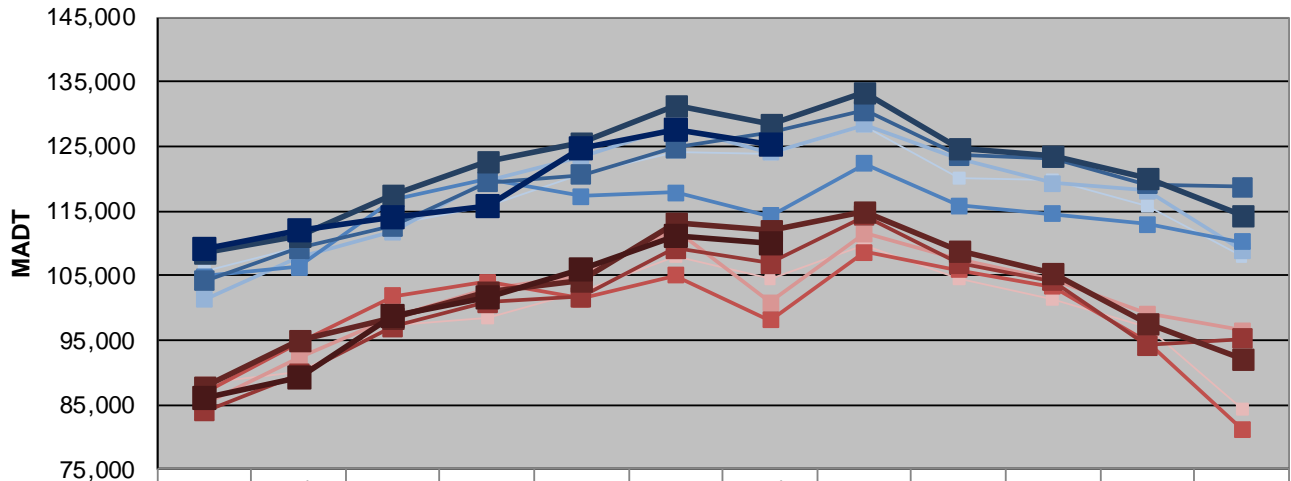

## JULY 2013

<b>Station Measurement: VOLUME</b>		
Route: I-94	Route Direction: E/W	Lanes: 6
County: Hennepin		Closest City: Maple Grove
Functional Class: Urban Principal Arterial - Interstate		
Location: S OF CR30 (93RD AVE N) IN MAPLE GROVE		
Ref Post: 214+00.030	True Mile: 214.71	Sequence No. 9859
<b>Volume: 3,763,619</b>		<b>MADT: 121,407</b>
<b>Weekday (M-F) MADT: 125,320</b>		<b>Weekend (Sa-Su) MADT: 109,834</b>

Note: Decrease in traffic May to July 2010 due to construction on I-94

### Weekday (WD)/Weekend (WE) Monthly Average Daily Traffic

	Jan	Feb	Mar	Apr	May	Jun	Jul	Aug	Sep	Oct	Nov	Dec
'08 WD	105,718	109,354	112,914	115,782	120,770	124,030	123,834	128,226	119,946	119,668	115,736	107,976
'08 WE	88,312	89,962	97,234	98,542	102,454	107,888	104,366	109,612	104,526	101,424	96,866	84,304
'09 WD	101,248	107,822	111,710	119,738	123,400	127,870	123,992	128,358	123,216	119,304	118,176	108,866
'09 WE	85,132	92,178	98,506	102,816	104,786	112,270	100,852	111,550	107,388	104,266	99,088	96,542
'10 WD	104,824	106,298	116,672	119,892	117,240	117,770	114,268	122,356	115,848	114,450	112,890	110,170
'10 WE	86,840	94,544	101,794	103,954	101,372	105,056	98,012	108,556	105,914	103,240	94,902	81,256
'11 WD	104,160	109,174	112,636	119,406	120,536	124,712	127,024	130,598	123,560	123,216	119,120	118,692
'11 WE	83,982	89,722	97,034	100,868	101,646	109,132	106,946	114,196	106,888	104,168	94,212	95,158
'12 WD	108,440	111,240	117,462	122,720	125,622	131,224	128,310	133,324	124,590	123,670	120,196	114,256
'12 WE	87,712	94,874	98,452	102,420	104,280	113,170	111,858	114,874	108,952	105,288	97,450	91,962
'13 WD	109,168	112,104	113,898	115,804	124,614	127,486	125,320					
'13 WE	86,042	89,068	98,666	101,520	105,852	111,034	109,834					