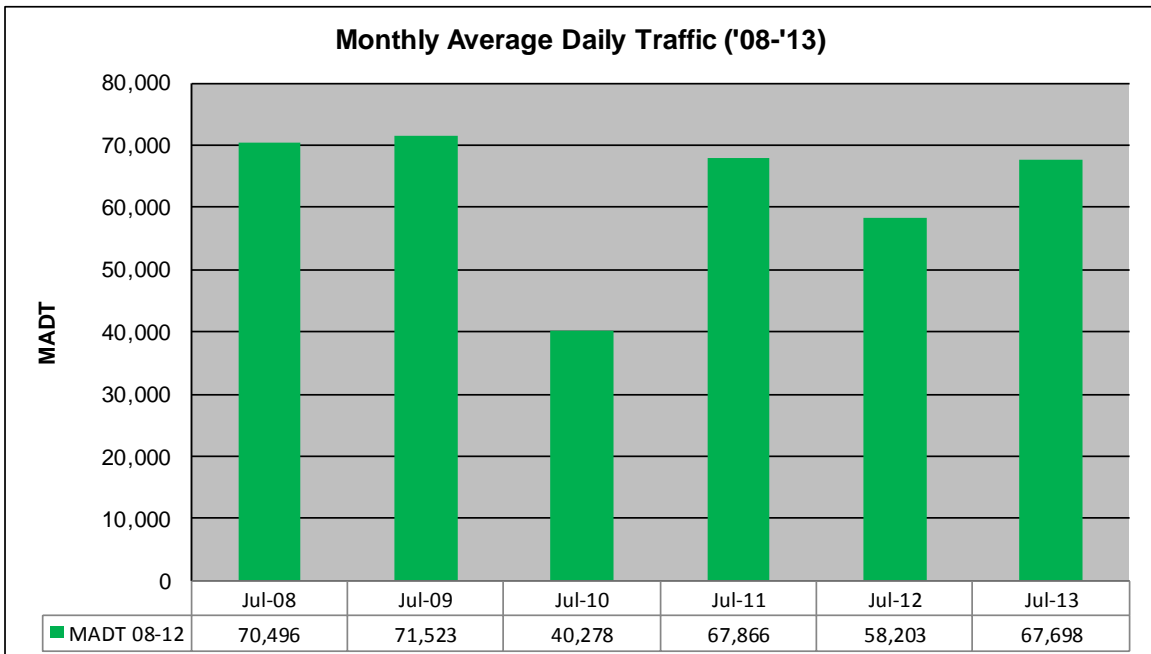

MONTHLY REPORT, STATION NO. 341 (ATR)

JULY 2013

Station Measurement: VOLUME/SPEED/CLASS		
Route: I-694	Route Direction: N/S	Lanes: 4
County: Washington		Closest City: Oakdale
Functional Class: Urban Principal Arterial - Interstate		
Location: S OF CSAH35 (50TH ST N) IN OAKDALE		
Ref Post: 053+00.290	True Mile: 53.237	Sequence No. 9858
Volume: 2,098,634		MADT: 67,698
Weekday (M-F) MADT: 72,436		Weekend (Sa-Su) MADT: 53,582

Note: Decrease in traffic April 2008 due to construction on I-694 and I-35W... Decrease in traffic April to October 2010 and June to November 2012 due to construction on I-694

Weekday (WD)/Weekend (WE) Monthly Average Daily Traffic