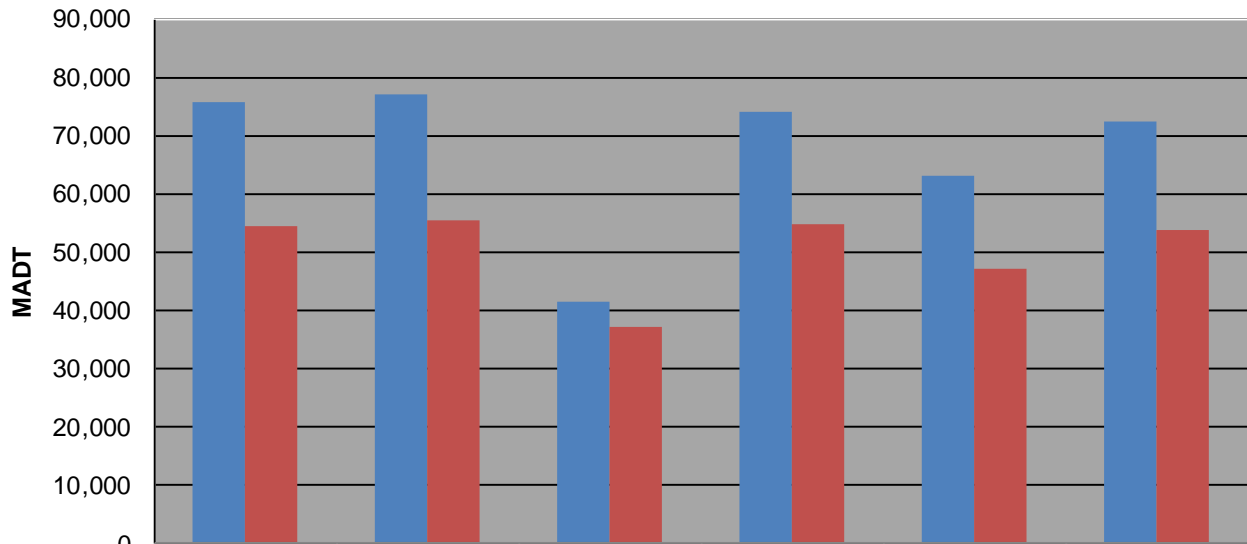

Weekday/Weekend Monthly Average Daily Traffic ('08-'13)

	Jul-08	Jul-09	Jul-10	Jul-11	Jul-12	Jul-13
Weekday	75,800	76,990	41,424	74,018	63,038	72,436
Weekend	54,548	55,372	37,178	54,632	47,126	53,582