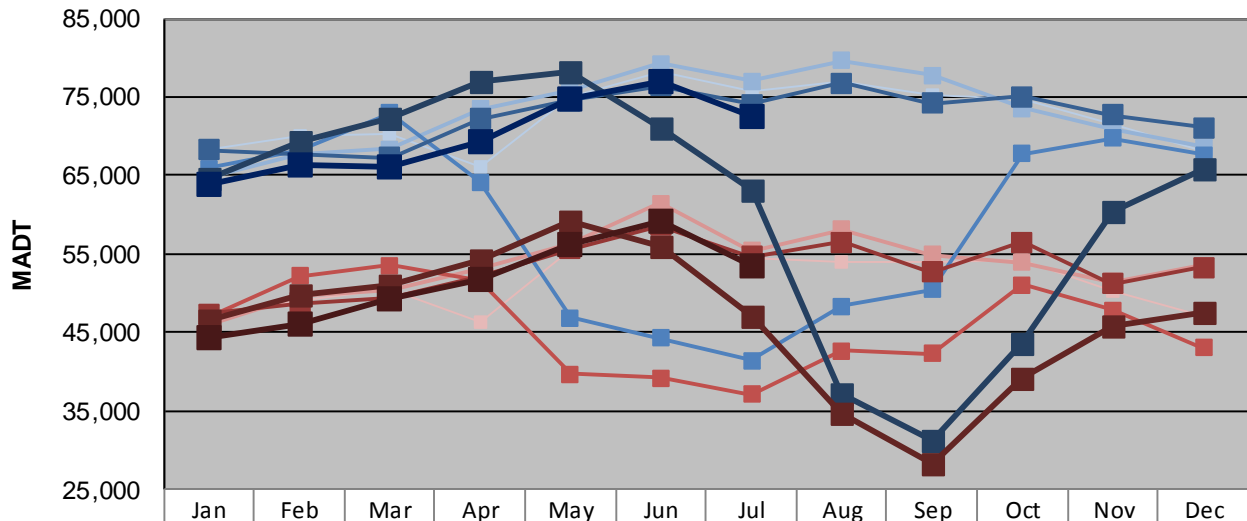

MONTHLY REPORT, STATION NO. 341 (ATR)

JULY 2013

Station Measurement: VOLUME/SPEED/CLASS		
Route: I-694	Route Direction: N/S	Lanes: 4
County: Washington		Closest City: Oakdale
Functional Class: Urban Principal Arterial - Interstate		
Location: S OF CSAH35 (50TH ST N) IN OAKDALE		
Ref Post: 053+00.290	True Mile: 53.237	Sequence No. 9858
Volume: 2,098,634		MADT: 67,698
Weekday (M-F) MADT: 72,436		Weekend (Sa-Su) MADT: 53,582

Note: Decrease in traffic April 2008 due to construction on I-694 and I-35W... Decrease in traffic April to October 2010 and June to November 2012 due to construction on I-694

Weekday (WD)/Weekend (WE) Monthly Average Daily Traffic

Note: 'Weekday' defined as Monday-Friday, 'Weekend' defined as Saturday-Sunday

Weekday/Weekend Monthly Average Daily Traffic ('08-'13)

	Jul-08	Jul-09	Jul-10	Jul-11	Jul-12	Jul-13
Weekday	75,800	76,990	41,424	74,018	63,038	72,436
Weekend	54,548	55,372	37,178	54,632	47,126	53,582