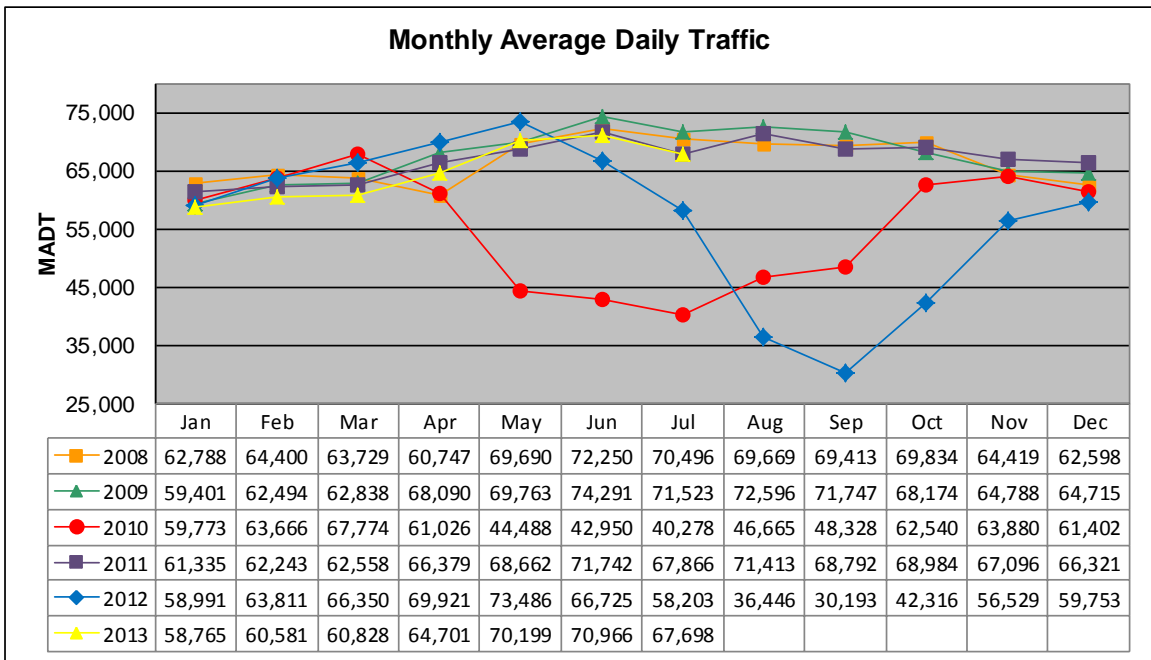

MONTHLY REPORT, STATION NO. 341 (ATR)

JULY 2013

Station Measurement: VOLUME/SPEED/CLASS		
Route: I-694	Route Direction: N/S	Lanes: 4
County: Washington		Closest City: Oakdale
Functional Class: Urban Principal Arterial - Interstate		
Location: S OF CSAH35 (50TH ST N) IN OAKDALE		
Ref Post: 053+00.290	True Mile: 53.237	Sequence No. 9858
Volume: 2,098,634		MADT: 67,698
Weekday (M-F) MADT: 72,436		Weekend (Sa-Su) MADT: 53,582

Note: Decrease in traffic April 2008 due to construction on I-694 and I-35W... Decrease in traffic April to October 2010 and June to November 2012 due to construction on I-694

Weekday (WD)/Weekend (WE) Monthly Average Daily Traffic

Note: 'Weekday' defined as Monday-Friday, 'Weekend' defined as Saturday-Sunday

Weekday/Weekend Monthly Average Daily Traffic ('08-'13)

	Jul-08	Jul-09	Jul-10	Jul-11	Jul-12	Jul-13
Weekday	75,800	76,990	41,424	74,018	63,038	72,436
Weekend	54,548	55,372	37,178	54,632	47,126	53,582