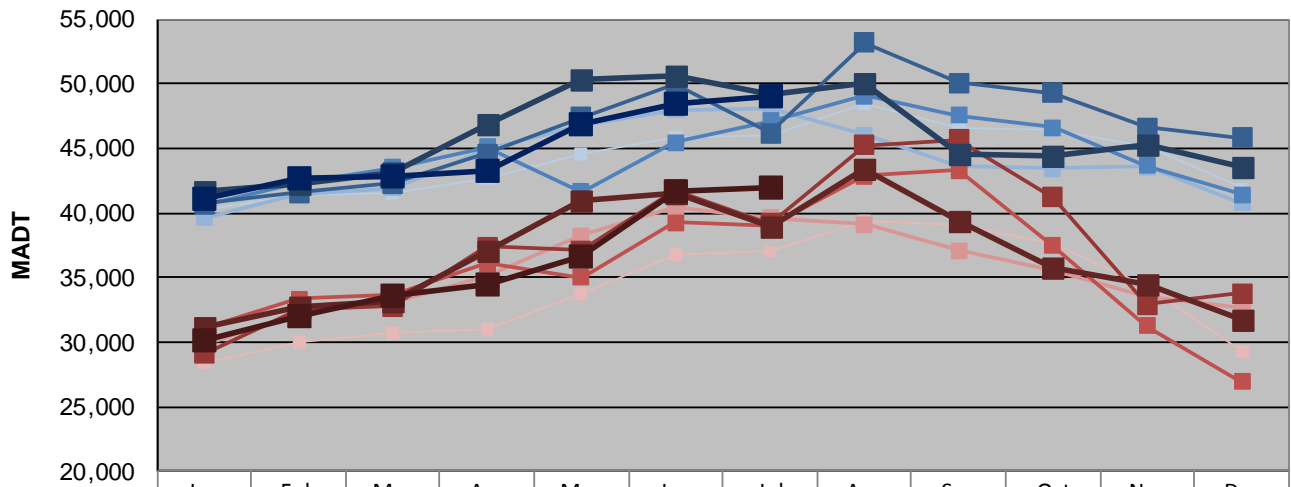

MONTHLY REPORT, STATION NO. 335 (ATR)

JULY 2013

Station Measurement: VOLUME/SPEED/CLASS		
Route: I-35W	Route Direction: N/S	Lanes: 4
County: Anoka		Closest City: Blaine
Functional Class: Urban Principal Arterial - Interstate		
Location: W OF CR53 (SUNSET AVE NE) IN BLAINE		
Ref Post: 033+00.752	True Mile: 33.787	Sequence No. 9853
Volume: 1,461,888		MADT: 47,158
Weekday (M-F) MADT: 49,044		Weekend (Sa-Su) MADT: 41,966

Note: Decrease in traffic 2008-2009 due to I-35W bridge collapse and construction ... Decrease in traffic May to July 2010 and October 2012 due to construction on I-35W and TH 62

Weekday (WD)/Weekend (WE) Monthly Average Daily Traffic