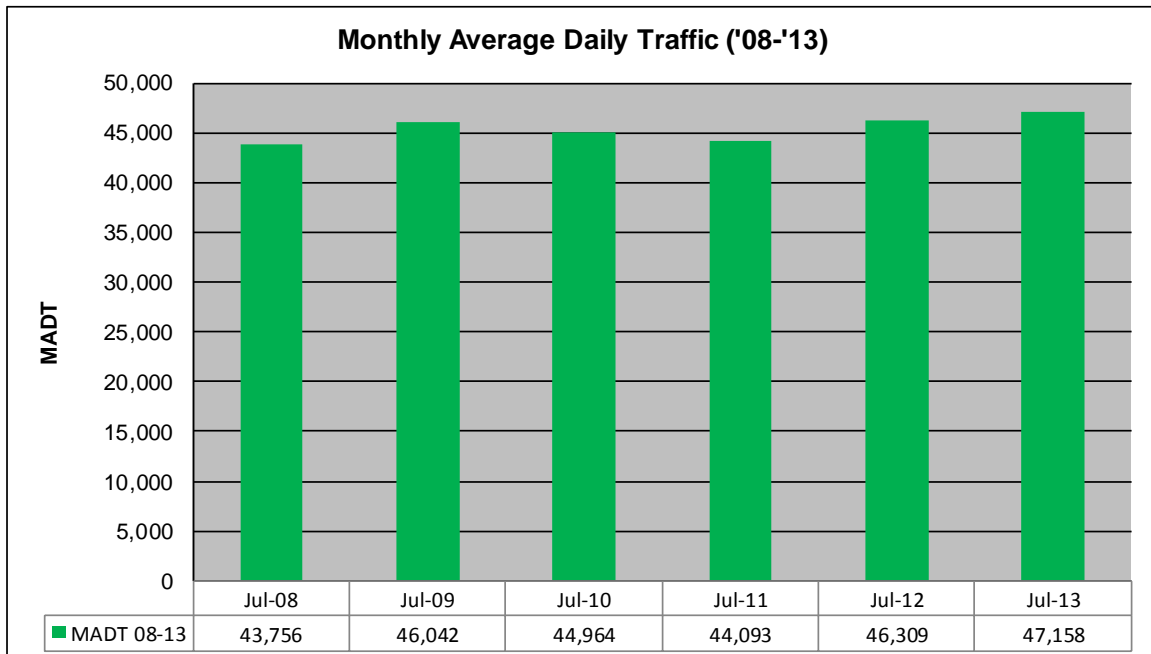

MONTHLY REPORT, STATION NO. 335 (ATR)

JULY 2013

Station Measurement: VOLUME/SPEED/CLASS		
Route: I-35W	Route Direction: N/S	Lanes: 4
County: Anoka		Closest City: Blaine
Functional Class: Urban Principal Arterial - Interstate		
Location: W OF CR53 (SUNSET AVE NE) IN BLAINE		
Ref Post: 033+00.752	True Mile: 33.787	Sequence No. 9853
Volume: 1,461,888		MADT: 47,158
Weekday (M-F) MADT: 49,044		Weekend (Sa-Su) MADT: 41,966

Note: Decrease in traffic 2008-2009 due to I-35W bridge collapse and construction ... Decrease in traffic May to July 2010 and October 2012 due to construction on I-35W and TH 62

Weekday (WD)/Weekend (WE) Monthly Average Daily Traffic