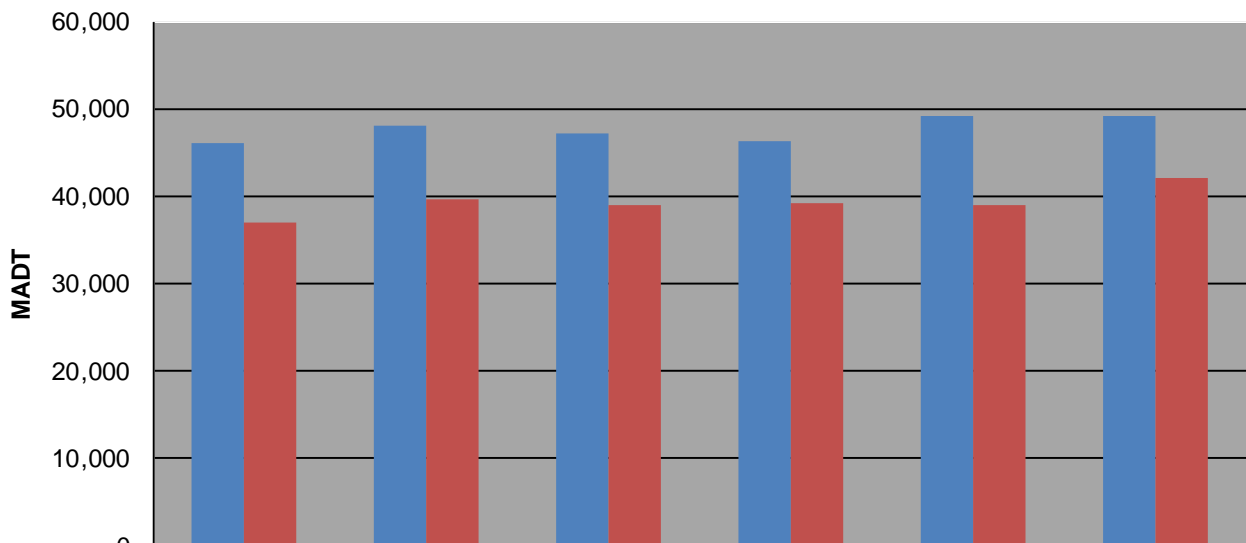

Weekday/Weekend Monthly Average Daily Traffic ('08-'13)

	Jul-08	Jul-09	Jul-10	Jul-11	Jul-12	Jul-13
Weekday	46,052	48,132	47,090	46,192	49,214	49,044
Weekend	37,028	39,630	39,006	39,150	38,910	41,966