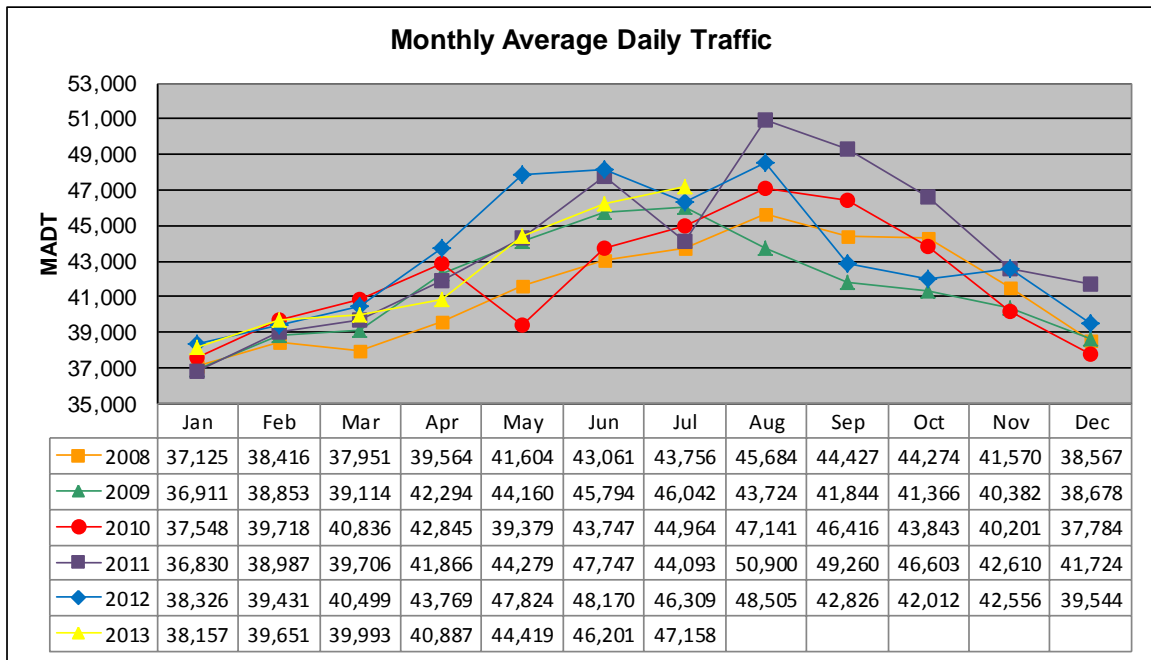

MONTHLY REPORT, STATION NO. 335 (ATR)

JULY 2013

Station Measurement: VOLUME/SPEED/CLASS		
Route: I-35W	Route Direction: N/S	Lanes: 4
County: Anoka		Closest City: Blaine
Functional Class: Urban Principal Arterial - Interstate		
Location: W OF CR53 (SUNSET AVE NE) IN BLAINE		
Ref Post: 033+00.752	True Mile: 33.787	Sequence No. 9853
Volume: 1,461,888		MADT: 47,158
Weekday (M-F) MADT: 49,044		Weekend (Sa-Su) MADT: 41,966

Note: Decrease in traffic 2008-2009 due to I-35W bridge collapse and construction ... Decrease in traffic May to July 2010 and October 2012 due to construction on I-35W and TH 62

Weekday (WD)/Weekend (WE) Monthly Average Daily Traffic

Note: 'Weekday' defined as Monday-Friday, 'Weekend' defined as Saturday-Sunday

Weekday/Weekend Monthly Average Daily Traffic ('08-'13)

	Jul-08	Jul-09	Jul-10	Jul-11	Jul-12	Jul-13
Weekday	46,052	48,132	47,090	46,192	49,214	49,044
Weekend	37,028	39,630	39,006	39,150	38,910	41,966