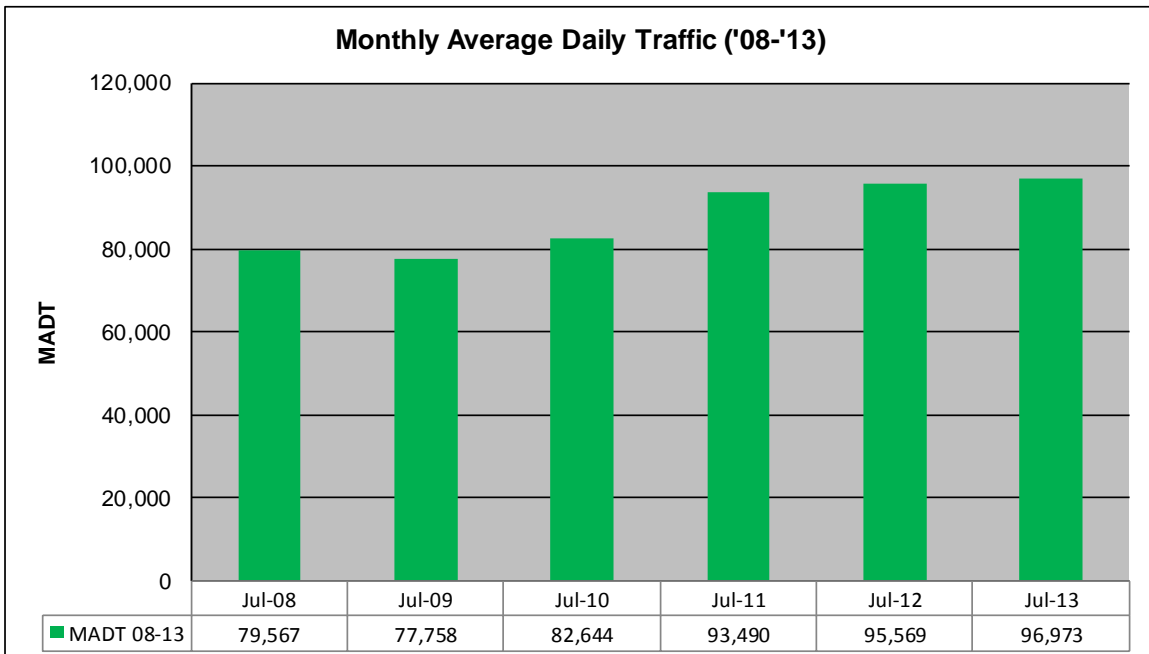

Note: Decrease in traffic 2008-2009 due to I-35W bridge collapse and construction on TH 62... Although traffic increased from 2009 to 2010, volumes were lower than expected due to construction on I-35W and TH 62

Weekday (WD)/Weekend (WE) Monthly Average Daily Traffic

	Jan	Feb	Mar	Apr	May	Jun	Jul	Aug	Sep	Oct	Nov	Dec
'08 WD	94,200	98,442	97,426	97,708	94,042	96,600	89,430	93,254	92,888	89,642	85,186	79,996
'08 WE	75,852	78,592	81,484	82,492	72,906	77,680	50,226	73,234	74,512	66,652	71,554	63,858
'09 WD	79,420	83,626	86,228	87,228	86,088	85,440	81,630	75,536	82,372	83,980	83,704	78,646
'09 WE	65,954	68,666	73,630	71,472	72,318	69,802	65,898	65,344	70,520	66,558	71,590	69,296
'10 WD	80,314	83,736	88,986	90,184	88,512	91,110	88,276	88,858	88,964	91,878	89,498	86,498
'10 WE	65,512	72,922	76,566	75,508	64,334	74,030	67,466	73,024	75,024	73,546	69,320	61,546
'11 WD	88,724	91,542	94,104	99,192	99,328	103,524	100,430	101,516	99,974	99,858	95,792	95,786
'11 WE	67,784	71,794	78,362	79,268	76,928	82,578	78,590	82,114	80,026	81,762	73,722	75,806
'12 WD	92,882	97,624	100,822	102,040	102,392	105,360	100,084	103,934	101,050	98,834	99,032	93,974
'12 WE	73,406	79,596	81,592	76,054	78,704	83,610	84,858	84,582	81,230	78,700	78,996	75,418
'13 WD	94,380	97,426	97,926	99,764	102,162	106,436	102,012					
'13 WE	73,278	77,124	82,752	84,464	82,974	83,890	81,746					

Note: 'Weekday' defined as Monday-Friday, 'Weekend' defined as Saturday-Sunday

Weekday/Weekend Monthly Average Daily Traffic ('08-'13)

	Jul-08	Jul-09	Jul-10	Jul-11	Jul-12	Jul-13
Weekday	89,430	81,630	88,276	100,430	100,084	102,012
Weekend	50,226	65,898	67,466	78,590	84,858	81,746