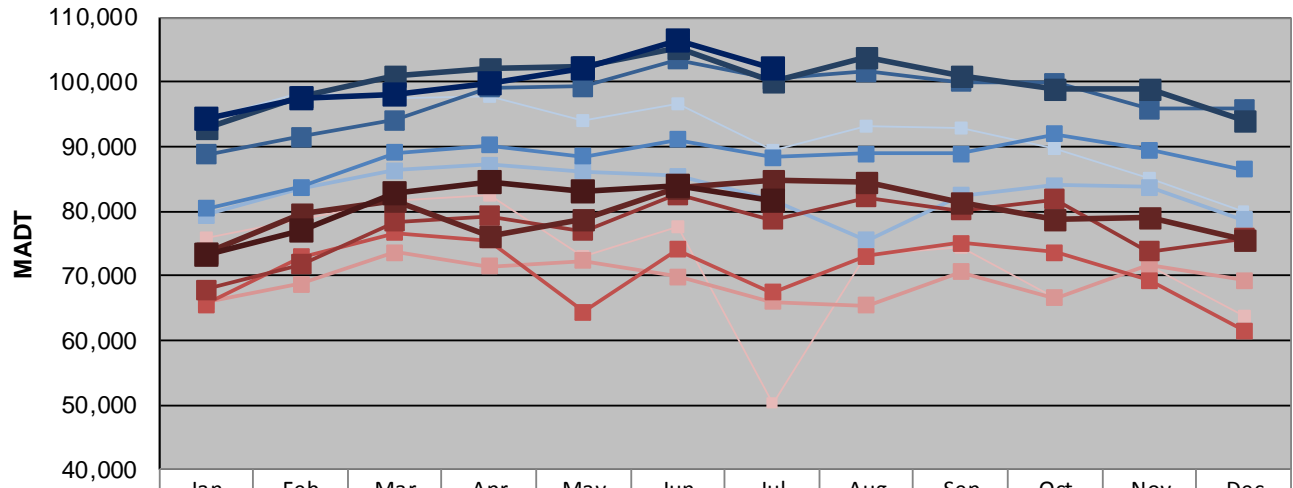

MONTHLY REPORT, STATION NO. 309 (ATR)

JULY 2013

Station Measurement: VOLUME		
Route: TH 65	Route Direction: N/S	Lanes: 6
County: Hennepin		Closest City: Minneapolis
Functional Class: Urban Minor Arterial		
Location: S OF CSAH 5 (E FRANKLIN AVE) IN MINNEAPOLIS		
Ref Post: 000+00.480	True Mile: 0.48	Sequence No. 9838
Volume: 3,006,173		MADT: 96,973
Weekday (M-F) MADT: 102,012		Weekend (Sa-Su) MADT: 81,746

Note: Decrease in traffic 2008-2009 due to I-35W bridge collapse and construction on TH 62... Although traffic increased from 2009 to 2010, volumes were lower than expected due to construction on I-35W and TH 62

Weekday (WD)/Weekend (WE) Monthly Average Daily Traffic

	Jan	Feb	Mar	Apr	May	Jun	Jul	Aug	Sep	Oct	Nov	Dec
'08 WD	94,200	98,442	97,426	97,708	94,042	96,600	89,430	93,254	92,888	89,642	85,186	79,996
'08 WE	75,852	78,592	81,484	82,492	72,906	77,680	50,226	73,234	74,512	66,652	71,554	63,858
'09 WD	79,420	83,626	86,228	87,228	86,088	85,440	81,630	75,536	82,372	83,980	83,704	78,646
'09 WE	65,954	68,666	73,630	71,472	72,318	69,802	65,898	65,344	70,520	66,558	71,590	69,296
'10 WD	80,314	83,736	88,986	90,184	88,512	91,110	88,276	88,858	88,964	91,878	89,498	86,498
'10 WE	65,512	72,922	76,566	75,508	64,334	74,030	67,466	73,024	75,024	73,546	69,320	61,546
'11 WD	88,724	91,542	94,104	99,192	99,328	103,524	100,430	101,516	99,974	99,858	95,792	95,786
'11 WE	67,784	71,794	78,362	79,268	76,928	82,578	78,590	82,114	80,026	81,762	73,722	75,806
'12 WD	92,882	97,624	100,822	102,040	102,392	105,360	100,084	103,934	101,050	98,834	99,032	93,974
'12 WE	73,406	79,596	81,592	76,054	78,704	83,610	84,858	84,582	81,230	78,700	78,996	75,418
'13 WD	94,380	97,426	97,926	99,764	102,162	106,436	102,012					
'13 WE	73,278	77,124	82,752	84,464	82,974	83,890	81,746					