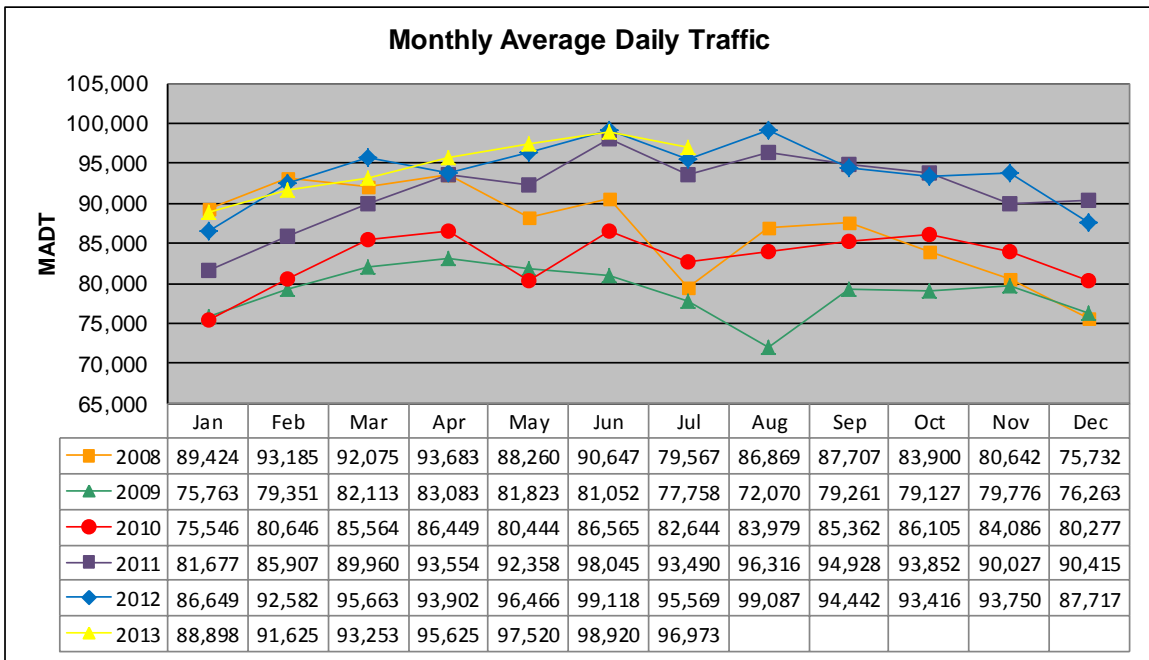

Note: Decrease in traffic 2008-2009 due to I-35W bridge collapse and construction on TH 62... Although traffic increased from 2009 to 2010, volumes were lower than expected due to construction on I-35W and TH 62

Weekday (WD)/Weekend (WE) Monthly Average Daily Traffic

	Jan	Feb	Mar	Apr	May	Jun	Jul	Aug	Sep	Oct	Nov	Dec
'08 WD	94,200	98,442	97,426	97,708	94,042	96,600	89,430	93,254	92,888	89,642	85,186	79,996
'08 WE	75,852	78,592	81,484	82,492	72,906	77,680	50,226	73,234	74,512	66,652	71,554	63,858
'09 WD	79,420	83,626	86,228	87,228	86,088	85,440	81,630	75,536	82,372	83,980	83,704	78,646
'09 WE	65,954	68,666	73,630	71,472	72,318	69,802	65,898	65,344	70,520	66,558	71,590	69,296
'10 WD	80,314	83,736	88,986	90,184	88,512	91,110	88,276	88,858	88,964	91,878	89,498	86,498
'10 WE	65,512	72,922	76,566	75,508	64,334	74,030	67,466	73,024	75,024	73,546	69,320	61,546
'11 WD	88,724	91,542	94,104	99,192	99,328	103,524	100,430	101,516	99,974	99,858	95,792	95,786
'11 WE	67,784	71,794	78,362	79,268	76,928	82,578	78,590	82,114	80,026	81,762	73,722	75,806
'12 WD	92,882	97,624	100,822	102,040	102,392	105,360	100,084	103,934	101,050	98,834	99,032	93,974
'12 WE	73,406	79,596	81,592	76,054	78,704	83,610	84,858	84,582	81,230	78,700	78,996	75,418
'13 WD	94,380	97,426	97,926	99,764	102,162	106,436	102,012					
'13 WE	73,278	77,124	82,752	84,464	82,974	83,890	81,746					

Note: 'Weekday' defined as Monday-Friday, 'Weekend' defined as Saturday-Sunday

Weekday/Weekend Monthly Average Daily Traffic ('08-'13)

	Jul-08	Jul-09	Jul-10	Jul-11	Jul-12	Jul-13
Weekday	89,430	81,630	88,276	100,430	100,084	102,012
Weekend	50,226	65,898	67,466	78,590	84,858	81,746