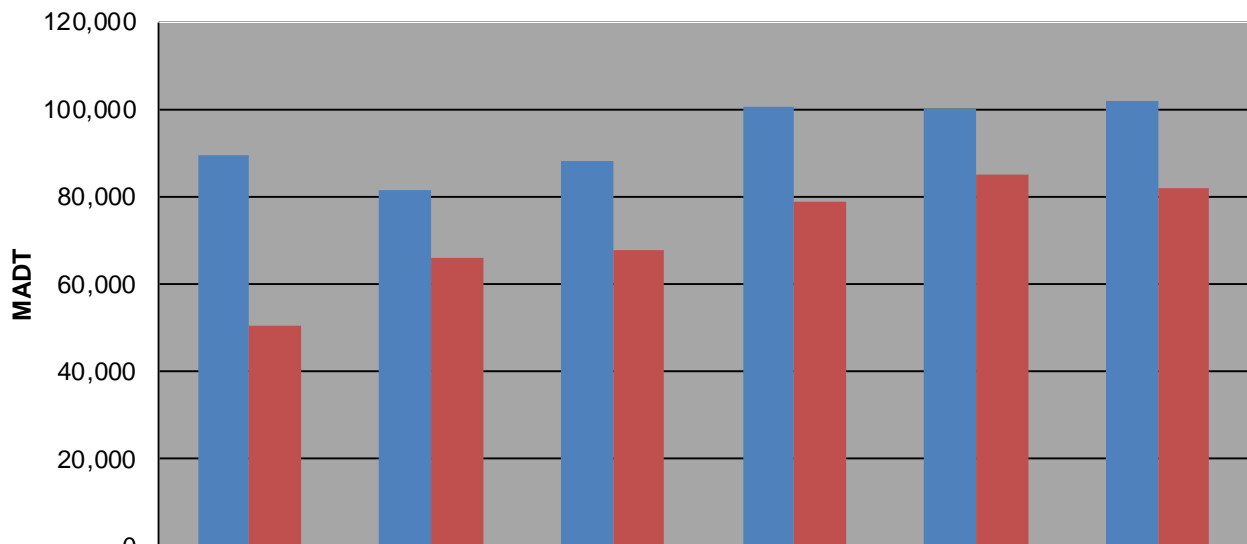

Weekday/Weekend Monthly Average Daily Traffic ('08-'13)

	Jul-08	Jul-09	Jul-10	Jul-11	Jul-12	Jul-13
Weekday	89,430	81,630	88,276	100,430	100,084	102,012
Weekend	50,226	65,898	67,466	78,590	84,858	81,746