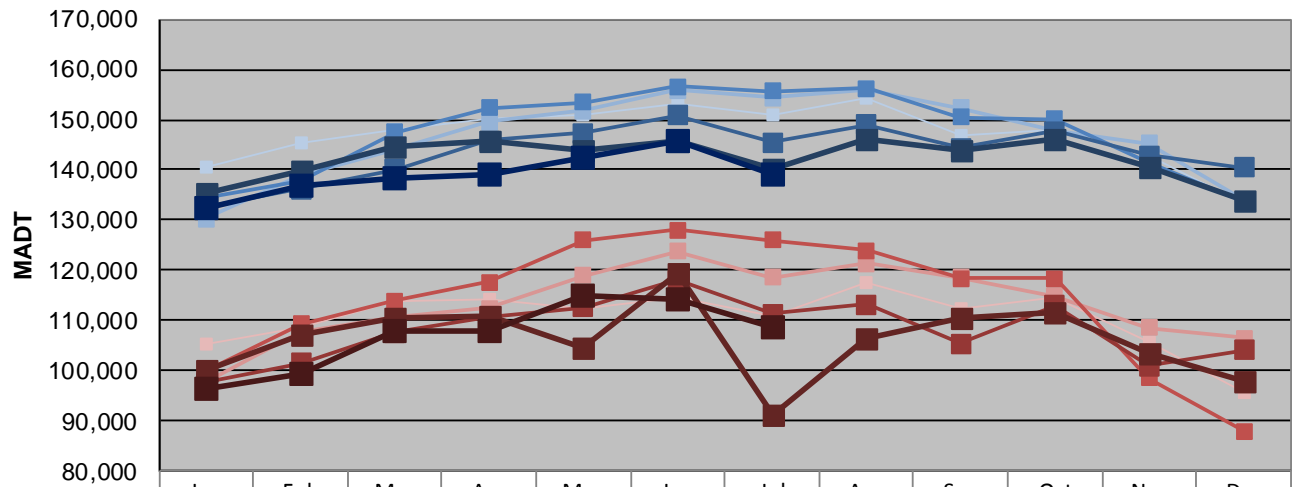

MONTHLY REPORT, STATION NO. 303 (ATR)

JULY 2013

Station Measurement: VOLUME		
Route: I-35E	Route Direction: N/S	Lanes: 6
County: Ramsey		Closest City: St Paul
Functional Class: Urban Principal Arterial - Interstate		
Location: S OF MSAS109 (E ARLINGTON AVE) IN ST PAUL		
Ref Post: 109+00.835	True Mile: 109.893	Sequence No. 9836
Volume: 4,068,137		MADT: 131,230
Weekday (M-F) MADT: 138,878		Weekend (Sa-Su) MADT: 108,540

Note: Decrease in traffic July 2012 due to construction on I-35E

Weekday (WD)/Weekend (WE) Monthly Average Daily Traffic

	Jan	Feb	Mar	Apr	May	Jun	Jul	Aug	Sep	Oct	Nov	Dec
'08 WD	140,516	145,284	148,086	150,140	151,052	153,124	150,834	154,368	146,954	147,852	142,588	133,140
'08 WE	105,324	108,648	113,814	114,086	112,500	114,472	110,692	117,708	112,464	114,538	105,706	95,638
'09 WD	130,306	138,958	143,902	149,594	151,850	155,780	154,380	156,006	152,272	147,722	145,332	133,928
'09 WE	97,868	107,664	110,874	112,502	119,016	123,826	118,576	121,336	118,496	114,850	108,636	106,582
'10 WD	134,406	137,836	147,454	152,314	153,384	156,518	155,706	156,284	150,554	150,100	141,288	133,810
'10 WE	99,982	109,324	113,960	117,588	126,018	128,078	125,904	123,924	118,322	118,400	98,586	87,980
'11 WD	132,586	136,270	140,092	145,776	147,338	150,904	145,518	148,998	144,306	147,592	142,806	140,374
'11 WE	97,638	101,502	107,680	110,742	112,630	118,000	111,382	113,168	105,360	113,044	100,982	104,194
'12 WD	135,318	139,948	144,506	145,768	143,978	145,906	140,202	146,268	143,884	146,156	140,582	133,864
'12 WE	99,982	107,190	110,406	110,720	104,494	119,572	91,114	106,594	110,512	111,504	103,494	97,834
'13 WD	132,498	136,886	138,196	139,018	142,236	145,560	138,878					
'13 WE	96,464	99,480	107,902	107,950	114,782	114,162	108,540					