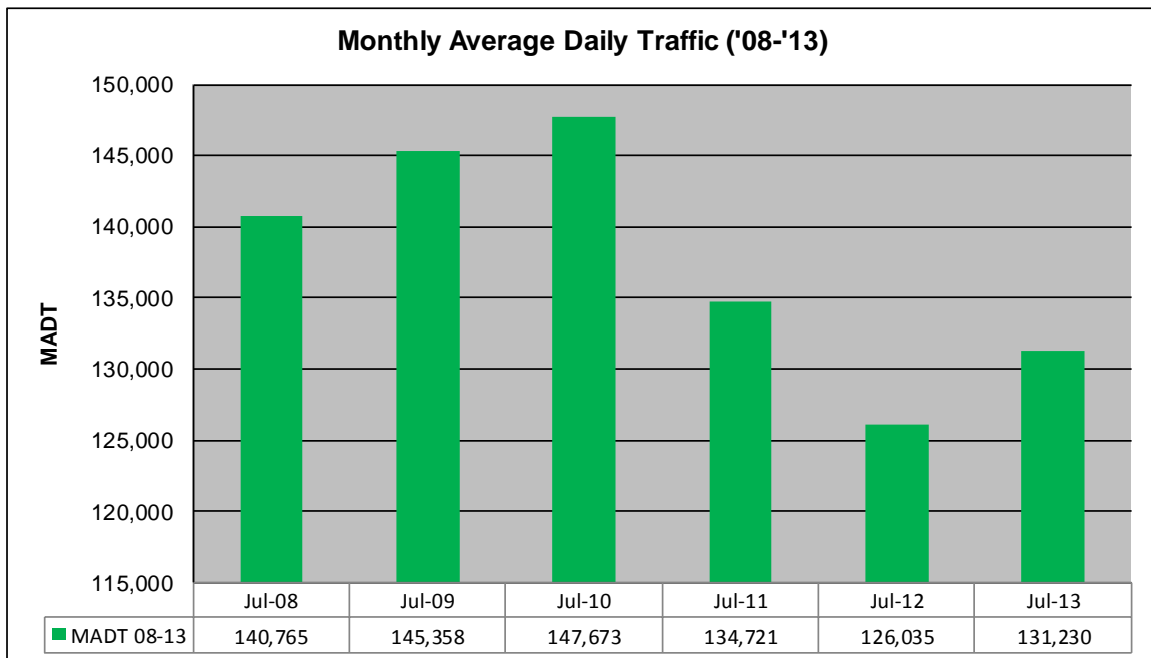

MONTHLY REPORT, STATION NO. 303 (ATR)

JULY 2013

Station Measurement: VOLUME		
Route: I-35E	Route Direction: N/S	Lanes: 6
County: Ramsey		Closest City: St Paul
Functional Class: Urban Principal Arterial - Interstate		
Location: S OF MSAS109 (E ARLINGTON AVE) IN ST PAUL		
Ref Post: 109+00.835	True Mile: 109.893	Sequence No. 9836
Volume: 4,068,137		MADT: 131,230
Weekday (M-F) MADT: 138,878		Weekend (Sa-Su) MADT: 108,540

Note: Decrease in traffic July 2012 due to construction on I-35E

Weekday (WD)/Weekend (WE) Monthly Average Daily Traffic

	Jan	Feb	Mar	Apr	May	Jun	Jul	Aug	Sep	Oct	Nov	Dec
'08 WD	140,516	145,284	148,086	150,140	151,052	153,124	150,834	154,368	146,954	147,852	142,588	133,140
'08 WE	105,324	108,648	113,814	114,086	112,500	114,472	110,692	117,708	112,464	114,538	105,706	95,638
'09 WD	130,306	138,958	143,902	149,594	151,850	155,780	154,380	156,006	152,272	147,722	145,332	133,928
'09 WE	97,868	107,664	110,874	112,502	119,016	123,826	118,576	121,336	118,496	114,850	108,636	106,582
'10 WD	134,406	137,836	147,454	152,314	153,384	156,518	155,706	156,284	150,554	150,100	141,288	133,810
'10 WE	99,982	109,324	113,960	117,588	126,018	128,078	125,904	123,924	118,322	118,400	98,586	87,980
'11 WD	132,586	136,270	140,092	145,776	147,338	150,904	145,518	148,998	144,306	147,592	142,806	140,374
'11 WE	97,638	101,502	107,680	110,742	112,630	118,000	111,382	113,168	105,360	113,044	100,982	104,194
'12 WD	135,318	139,948	144,506	145,768	143,978	145,906	140,202	146,268	143,884	146,156	140,582	133,864
'12 WE	99,982	107,190	110,406	110,720	104,494	119,572	91,114	106,594	110,512	111,504	103,494	97,834
'13 WD	132,498	136,886	138,196	139,018	142,236	145,560	138,878					
'13 WE	96,464	99,480	107,902	107,950	114,782	114,162	108,540					