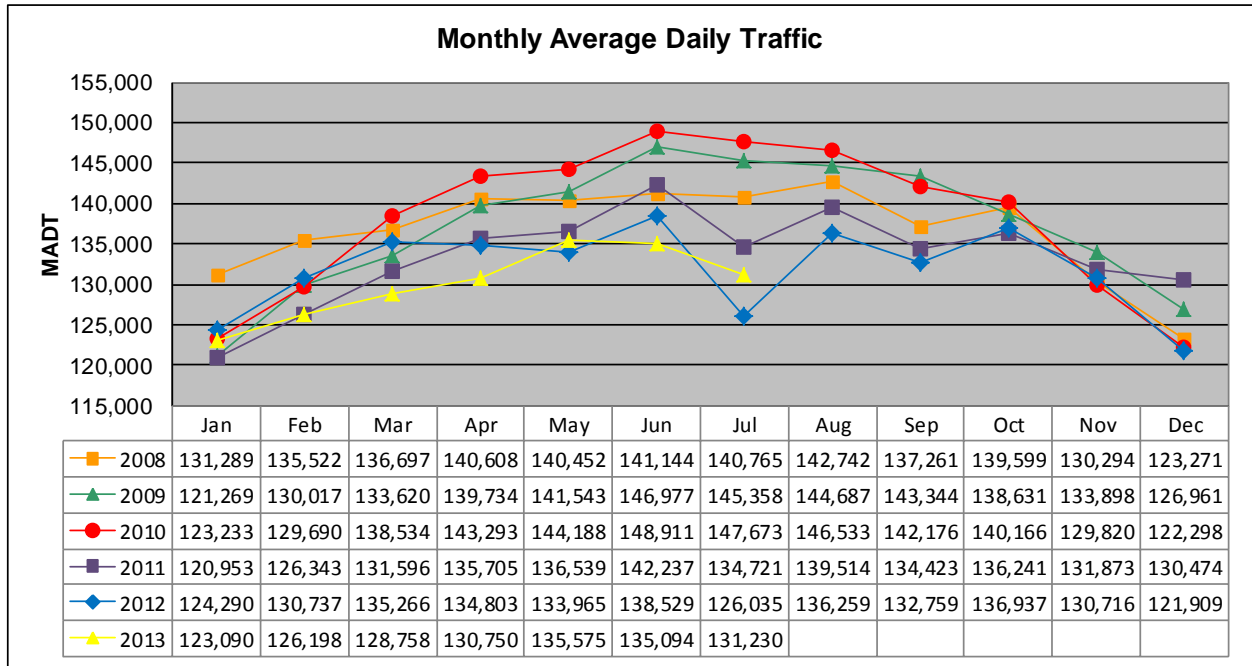

MONTHLY REPORT, STATION NO. 303 (ATR)

JULY 2013

Station Measurement: VOLUME		
Route: I-35E	Route Direction: N/S	Lanes: 6
County: Ramsey		Closest City: St Paul
Functional Class: Urban Principal Arterial - Interstate		
Location: S OF MSAS109 (E ARLINGTON AVE) IN ST PAUL		
Ref Post: 109+00.835	True Mile: 109.893	Sequence No. 9836
Volume: 4,068,137		MADT: 131,230
Weekday (M-F) MADT: 138,878		Weekend (Sa-Su) MADT: 108,540

Note: Decrease in traffic July 2012 due to construction on I-35E

Weekday (WD)/Weekend (WE) Monthly Average Daily Traffic

	Jan	Feb	Mar	Apr	May	Jun	Jul	Aug	Sep	Oct	Nov	Dec
'08 WD	140,516	145,284	148,086	150,140	151,052	153,124	150,834	154,368	146,954	147,852	142,588	133,140
'08 WE	105,324	108,648	113,814	114,086	112,500	114,472	110,692	117,708	112,464	114,538	105,706	95,638
'09 WD	130,306	138,958	143,902	149,594	151,850	155,780	154,380	156,006	152,272	147,722	145,332	133,928
'09 WE	97,868	107,664	110,874	112,502	119,016	123,826	118,576	121,336	118,496	114,850	108,636	106,582
'10 WD	134,406	137,836	147,454	152,314	153,384	156,518	155,706	156,284	150,554	150,100	141,288	133,810
'10 WE	99,982	109,324	113,960	117,588	126,018	128,078	125,904	123,924	118,322	118,400	98,586	87,980
'11 WD	132,586	136,270	140,092	145,776	147,338	150,904	145,518	148,998	144,306	147,592	142,806	140,374
'11 WE	97,638	101,502	107,680	110,742	112,630	118,000	111,382	113,168	105,360	113,044	100,982	104,194
'12 WD	135,318	139,948	144,506	145,768	143,978	145,906	140,202	146,268	143,884	146,156	140,582	133,864
'12 WE	99,982	107,190	110,406	110,720	104,494	119,572	91,114	106,594	110,512	111,504	103,494	97,834
'13 WD	132,498	136,886	138,196	139,018	142,236	145,560	138,878					
'13 WE	96,464	99,480	107,902	107,950	114,782	114,162	108,540					