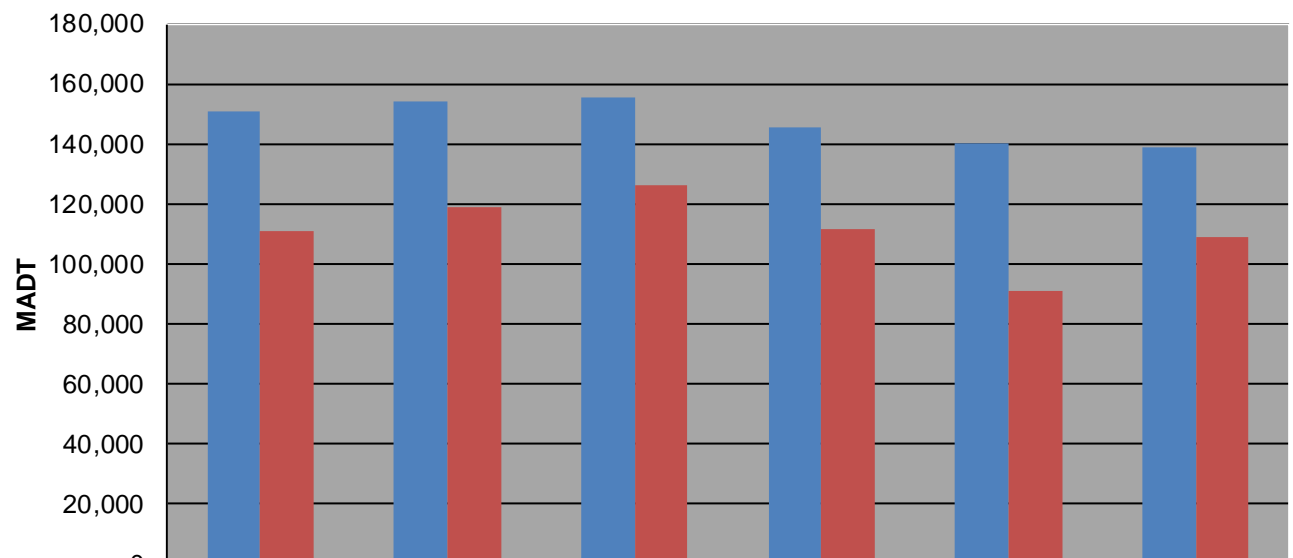

Note: Decrease in traffic July 2012 due to construction on I-35E

Weekday (WD)/Weekend (WE) Monthly Average Daily Traffic

	Jan	Feb	Mar	Apr	May	Jun	Jul	Aug	Sep	Oct	Nov	Dec
'08 WD	140,516	145,284	148,086	150,140	151,052	153,124	150,834	154,368	146,954	147,852	142,588	133,140
'08 WE	105,324	108,648	113,814	114,086	112,500	114,472	110,692	117,708	112,464	114,538	105,706	95,638
'09 WD	130,306	138,958	143,902	149,594	151,850	155,780	154,380	156,006	152,272	147,722	145,332	133,928
'09 WE	97,868	107,664	110,874	112,502	119,016	123,826	118,576	121,336	118,496	114,850	108,636	106,582
'10 WD	134,406	137,836	147,454	152,314	153,384	156,518	155,706	156,284	150,554	150,100	141,288	133,810
'10 WE	99,982	109,324	113,960	117,588	126,018	128,078	125,904	123,924	118,322	118,400	98,586	87,980
'11 WD	132,586	136,270	140,092	145,776	147,338	150,904	145,518	148,998	144,306	147,592	142,806	140,374
'11 WE	97,638	101,502	107,680	110,742	112,630	118,000	111,382	113,168	105,360	113,044	100,982	104,194
'12 WD	135,318	139,948	144,506	145,768	143,978	145,906	140,202	146,268	143,884	146,156	140,582	133,864
'12 WE	99,982	107,190	110,406	110,720	104,494	119,572	91,114	106,594	110,512	111,504	103,494	97,834
'13 WD	132,498	136,886	138,196	139,018	142,236	145,560	138,878					
'13 WE	96,464	99,480	107,902	107,950	114,782	114,162	108,540					

Note: 'Weekday' defined as Monday-Friday, 'Weekend' defined as Saturday-Sunday

Weekday/Weekend Monthly Average Daily Traffic ('08-'13)

	Jul-08	Jul-09	Jul-10	Jul-11	Jul-12	Jul-13
Weekday	150,834	154,380	155,706	145,518	140,202	138,878
Weekend	110,692	118,576	125,904	111,382	91,114	108,540