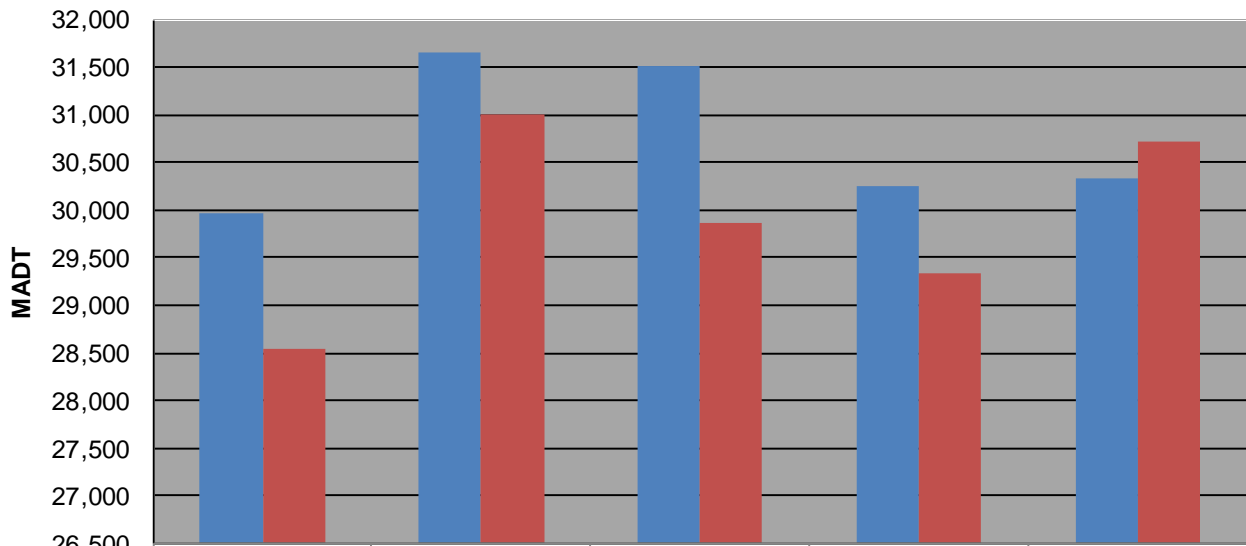

MONTHLY REPORT, STATION NO. 382 (ATR)

JULY 2012

Station Measurement: VOLUME/SPEED/CLASS		
Route: TH 52	Route Direction: N/S	Lanes: 4
County: Dakota		Closest City: Coates
Functional Class: Rural Principal Arterial - Other		
Location: N OF 180TH ST E, S OF COATES		
Ref Post: 111+00.966	True Mile: 112.328	Sequence No. 9871
Volume: 941,426		MADT: 30,369
Weekday (M-F) MADT: 30,338		Weekend (Sa-Su) MADT: 30,712

Weekday (WD)/Weekend (WE) Monthly Average Daily Traffic

	Jan	Feb	Mar	Apr	May	Jun	Jul	Aug	Sep	Oct	Nov	Dec
'08 WD	23,774	24,458	26,264	26,840	29,218	30,534	29,966	32,030	29,192	28,232	27,680	24,782
'08 WE	21,268	22,464	24,614	24,798	27,836	30,376	28,534	31,300	29,112	28,214	24,834	20,436
'09 WD	22,824	23,902	25,600	27,522	29,640	31,150	31,662	31,674	29,586	28,460	28,142	23,670
'09 WE	20,764	23,026	24,998	27,348	29,436	31,784	31,006	31,580	30,340	28,258	26,674	23,892
'10 WD	23,020	23,732	26,348	27,556	28,422	30,752	31,514	31,172	29,776	29,650	28,018	25,304
'10 WE	21,262	23,750	25,812	28,758	28,650	31,188	29,874	31,286	30,258	29,682	24,736	20,856
'11 WD	23,704	24,478	25,570	28,770	29,656	31,372	30,260	31,500	29,096	28,586	27,752	26,582
'11 WE	21,468	22,440	25,348	27,444	28,644	32,166	29,330	31,720	29,862	29,658	27,228	24,264
'12 WD	23,982	24,646	26,528	28,082	29,650	30,966	30,338					
'12 WE	22,338	24,406	25,948	28,086	29,032	32,136	30,712					

Note: 'Weekday' defined as Monday-Friday, 'Weekend' defined as Saturday-Sunday

Weekday/Weekend Monthly Average Daily Traffic ('08-'12)

	Jul-08	Jul-09	Jul-10	Jul-11	Jul-12
Weekday	29,966	31,662	31,514	30,260	30,338
Weekend	28,534	31,006	29,874	29,330	30,712