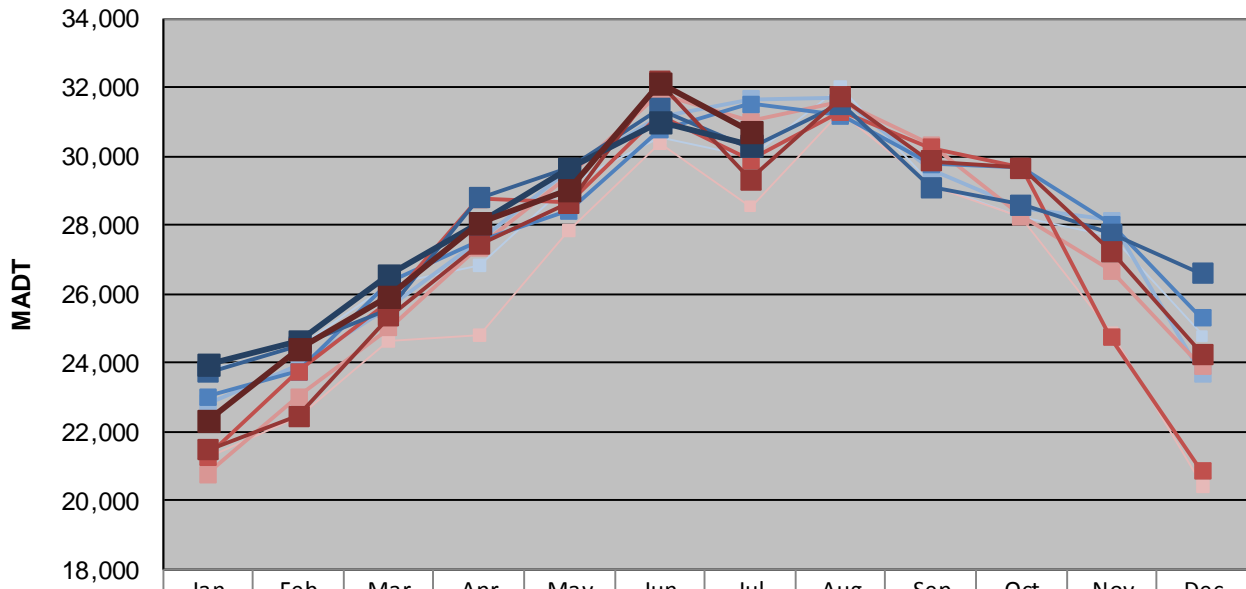

MONTHLY REPORT, STATION NO. 382 (ATR)

JULY 2012

Station Measurement: VOLUME/SPEED/CLASS		
Route: TH 52	Route Direction: N/S	Lanes: 4
County: Dakota		Closest City: Coates
Functional Class: Rural Principal Arterial - Other		
Location: N OF 180TH ST E, S OF COATES		
Ref Post: 111+00.966	True Mile: 112.328	Sequence No. 9871
Volume: 941,426		MADT: 30,369
Weekday (M-F) MADT: 30,338		Weekend (Sa-Su) MADT: 30,712

Weekday (WD)/Weekend (WE) Monthly Average Daily Traffic

	Jan	Feb	Mar	Apr	May	Jun	Jul	Aug	Sep	Oct	Nov	Dec
'08 WD	23,774	24,458	26,264	26,840	29,218	30,534	29,966	32,030	29,192	28,232	27,680	24,782
'08 WE	21,268	22,464	24,614	24,798	27,836	30,376	28,534	31,300	29,112	28,214	24,834	20,436
'09 WD	22,824	23,902	25,600	27,522	29,640	31,150	31,662	31,674	29,586	28,460	28,142	23,670
'09 WE	20,764	23,026	24,998	27,348	29,436	31,784	31,006	31,580	30,340	28,258	26,674	23,892
'10 WD	23,020	23,732	26,348	27,556	28,422	30,752	31,514	31,172	29,776	29,650	28,018	25,304
'10 WE	21,262	23,750	25,812	28,758	28,650	31,188	29,874	31,286	30,258	29,682	24,736	20,856
'11 WD	23,704	24,478	25,570	28,770	29,656	31,372	30,260	31,500	29,096	28,586	27,752	26,582
'11 WE	21,468	22,440	25,348	27,444	28,644	32,166	29,330	31,720	29,862	29,658	27,228	24,264
'12 WD	23,982	24,646	26,528	28,082	29,650	30,966	30,338					
'12 WE	22,338	24,406	25,948	28,086	29,032	32,136	30,712					

Note: 'Weekday' defined as Monday-Friday, 'Weekend' defined as Saturday-Sunday

Weekday/Weekend Monthly Average Daily Traffic ('08-'12)

	Jul-08	Jul-09	Jul-10	Jul-11	Jul-12
Weekday	29,966	31,662	31,514	30,260	30,338
Weekend	28,534	31,006	29,874	29,330	30,712