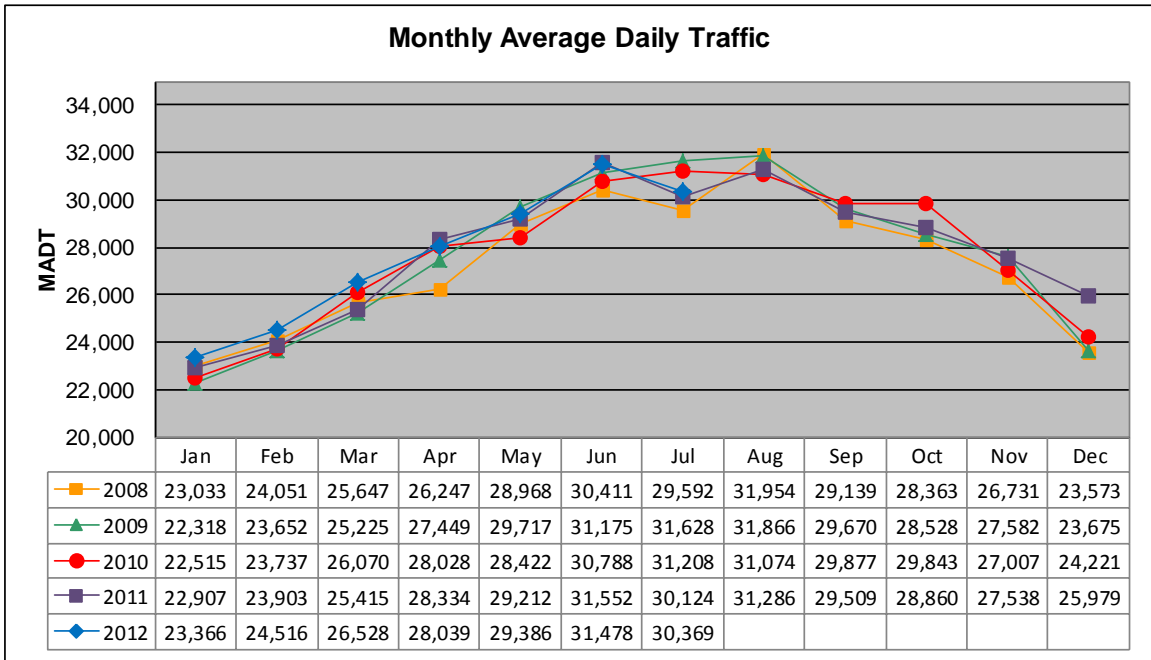

MONTHLY REPORT, STATION NO. 382 (ATR)

JULY 2012

Station Measurement: VOLUME/SPEED/CLASS		
Route: TH 52	Route Direction: N/S	Lanes: 4
County: Dakota		Closest City: Coates
Functional Class: Rural Principal Arterial - Other		
Location: N OF 180TH ST E, S OF COATES		
Ref Post: 111+00.966	True Mile: 112.328	Sequence No. 9871
Volume: 941,426		MADT: 30,369
Weekday (M-F) MADT: 30,338		Weekend (Sa-Su) MADT: 30,712

Weekday (WD)/Weekend (WE) Monthly Average Daily Traffic

	Jan	Feb	Mar	Apr	May	Jun	Jul	Aug	Sep	Oct	Nov	Dec
'08 WD	23,774	24,458	26,264	26,840	29,218	30,534	29,966	32,030	29,192	28,232	27,680	24,782
'08 WE	21,268	22,464	24,614	24,798	27,836	30,376	28,534	31,300	29,112	28,214	24,834	20,436
'09 WD	22,824	23,902	25,600	27,522	29,640	31,150	31,662	31,674	29,586	28,460	28,142	23,670
'09 WE	20,764	23,026	24,998	27,348	29,436	31,784	31,006	31,580	30,340	28,258	26,674	23,892
'10 WD	23,020	23,732	26,348	27,556	28,422	30,752	31,514	31,172	29,776	29,650	28,018	25,304
'10 WE	21,262	23,750	25,812	28,758	28,650	31,188	29,874	31,286	30,258	29,682	24,736	20,856
'11 WD	23,704	24,478	25,570	28,770	29,656	31,372	30,260	31,500	29,096	28,586	27,752	26,582
'11 WE	21,468	22,440	25,348	27,444	28,644	32,166	29,330	31,720	29,862	29,658	27,228	24,264
'12 WD	23,982	24,646	26,528	28,082	29,650	30,966	30,338					
'12 WE	22,338	24,406	25,948	28,086	29,032	32,136	30,712					

Note: 'Weekday' defined as Monday-Friday, 'Weekend' defined as Saturday-Sunday

Weekday/Weekend Monthly Average Daily Traffic ('08-'12)

	Jul-08	Jul-09	Jul-10	Jul-11	Jul-12
Weekday	29,966	31,662	31,514	30,260	30,338
Weekend	28,534	31,006	29,874	29,330	30,712