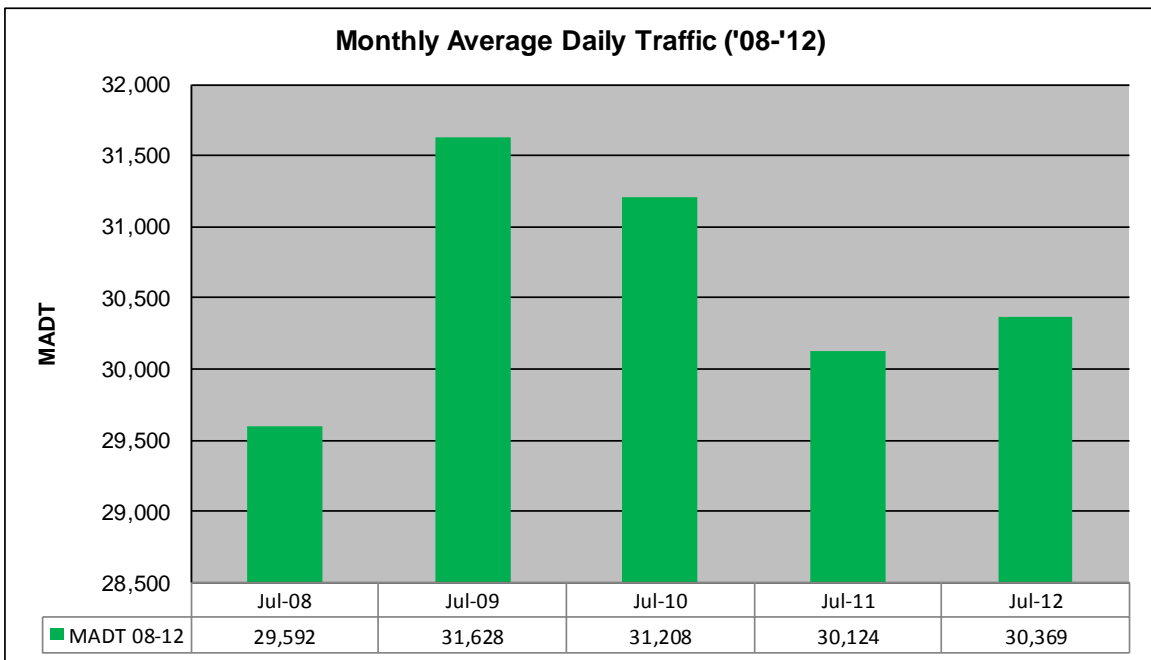

MONTHLY REPORT, STATION NO. 382 (ATR)

JULY 2012

Station Measurement: VOLUME/SPEED/CLASS		
Route: TH 52	Route Direction: N/S	Lanes: 4
County: Dakota		Closest City: Coates
Functional Class: Rural Principal Arterial - Other		
Location: N OF 180TH ST E, S OF COATES		
Ref Post: 111+00.966	True Mile: 112.328	Sequence No. 9871
Volume: 941,426		MADT: 30,369
Weekday (M-F) MADT: 30,338		Weekend (Sa-Su) MADT: 30,712

Weekday (WD)/Weekend (WE) Monthly Average Daily Traffic

	Jan	Feb	Mar	Apr	May	Jun	Jul	Aug	Sep	Oct	Nov	Dec
'08 WD	23,774	24,458	26,264	26,840	29,218	30,534	29,966	32,030	29,192	28,232	27,680	24,782
'08 WE	21,268	22,464	24,614	24,798	27,836	30,376	28,534	31,300	29,112	28,214	24,834	20,436
'09 WD	22,824	23,902	25,600	27,522	29,640	31,150	31,662	31,674	29,586	28,460	28,142	23,670
'09 WE	20,764	23,026	24,998	27,348	29,436	31,784	31,006	31,580	30,340	28,258	26,674	23,892
'10 WD	23,020	23,732	26,348	27,556	28,422	30,752	31,514	31,172	29,776	29,650	28,018	25,304
'10 WE	21,262	23,750	25,812	28,758	28,650	31,188	29,874	31,286	30,258	29,682	24,736	20,856
'11 WD	23,704	24,478	25,570	28,770	29,656	31,372	30,260	31,500	29,096	28,586	27,752	26,582
'11 WE	21,468	22,440	25,348	27,444	28,644	32,166	29,330	31,720	29,862	29,658	27,228	24,264
'12 WD	23,982	24,646	26,528	28,082	29,650	30,966	30,338					
'12 WE	22,338	24,406	25,948	28,086	29,032	32,136	30,712					

Note: 'Weekday' defined as Monday-Friday, 'Weekend' defined as Saturday-Sunday

Weekday/Weekend Monthly Average Daily Traffic ('08-'12)

	Jul-08	Jul-09	Jul-10	Jul-11	Jul-12
Weekday	29,966	31,662	31,514	30,260	30,338
Weekend	28,534	31,006	29,874	29,330	30,712