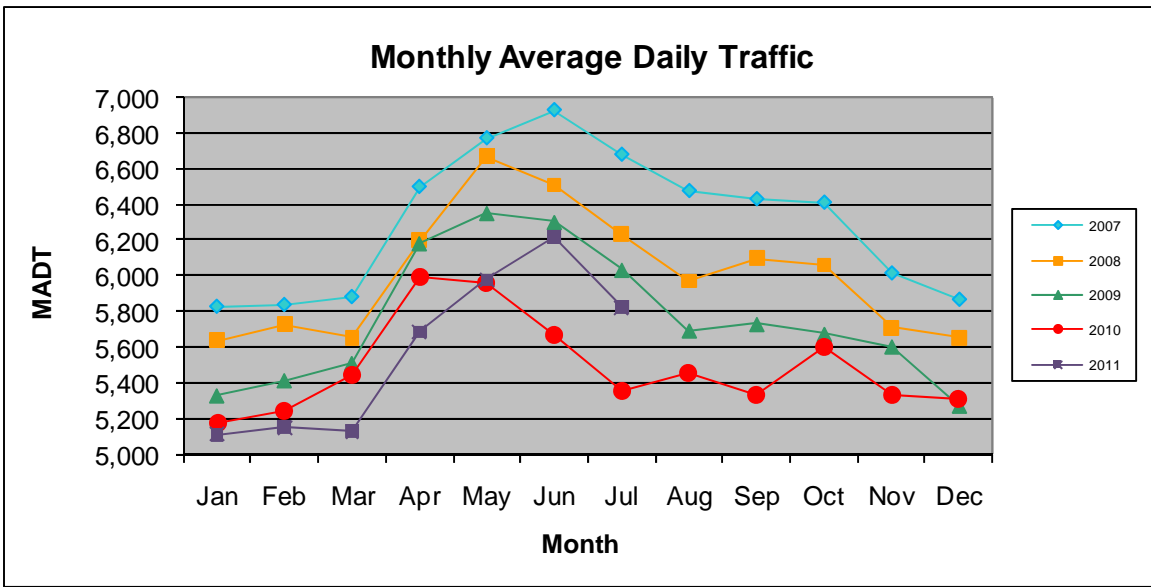

MONTHLY REPORT, STATION NO. 460 (ATR)

JULY 2011

Station Measurement: VOLUME		
Route: MSAS 128	Route Direction: E/W	Lanes: 2
County: Dakota		Closest City: Hastings
Location: W OF MSAS122 (PINE ST) IN HASTINGS		
Ref Post: 000+00.840	True Mile: 0.84	Sequence No. 9909
Volume: 180,450		MADT: 5,821
Weekday MADT: 6,116		Weekend MADT: 5,158

Note: 'Weekday' defined as Monday-Friday, 'Weekend' defined as Saturday-Sunday