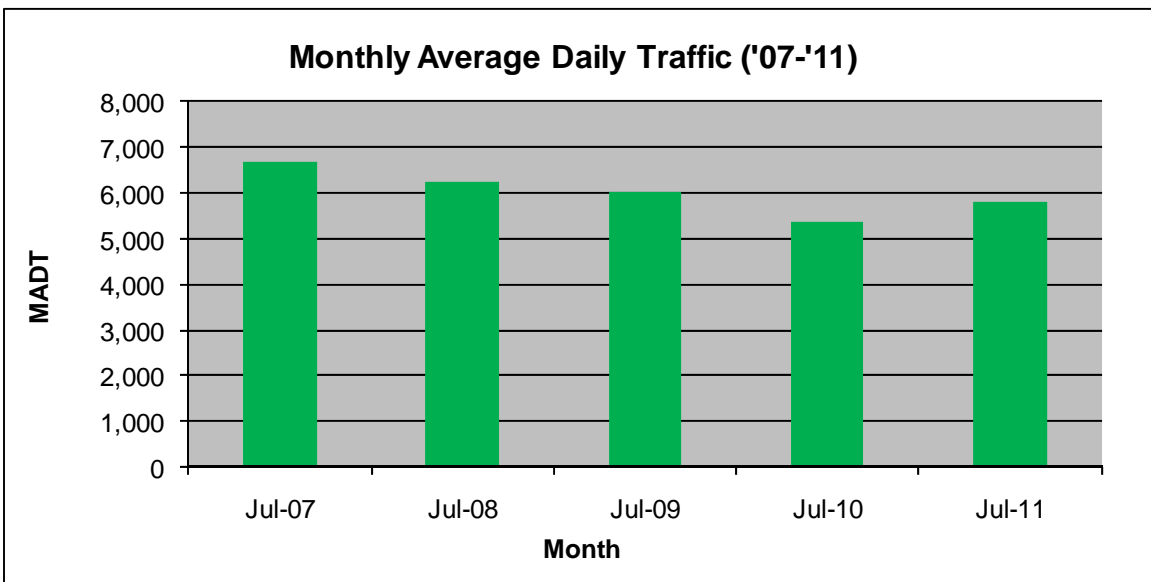

MONTHLY REPORT, STATION NO. 460 (ATR)

JULY 2011

Station Measurement: VOLUME		
Route: MSAS 128	Route Direction: E/W	Lanes: 2
County: Dakota		Closest City: Hastings
Location: W OF MSAS122 (PINE ST) IN HASTINGS		
Ref Post: 000+00.840	True Mile: 0.84	Sequence No. 9909
Volume: 180,450		MADT: 5,821
Weekday MADT: 6,116		Weekend MADT: 5,158

Note: 'Weekday' defined as Monday-Friday, 'Weekend' defined as Saturday-Sunday