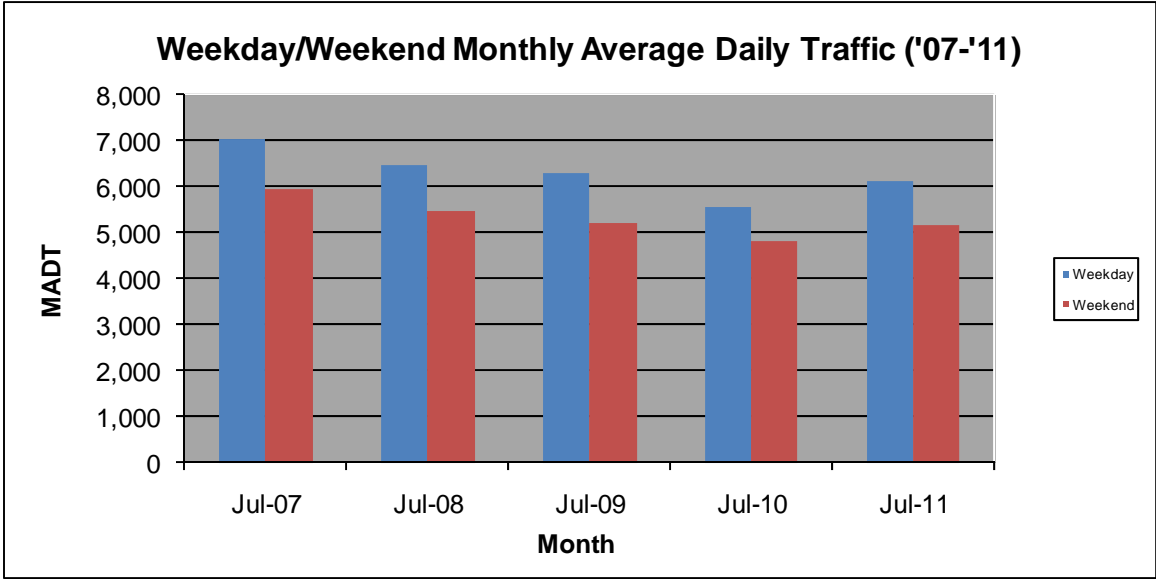

MONTHLY REPORT, STATION NO. 460 (ATR)

JULY 2011

Station Measurement: VOLUME		
Route: MSAS 128	Route Direction: E/W	Lanes: 2
County: Dakota		Closest City: Hastings
Location: W OF MSAS122 (PINE ST) IN HASTINGS		
Ref Post: 000+00.840	True Mile: 0.84	Sequence No. 9909
Volume: 180,450		MADT: 5,821
Weekday MADT: 6,116		Weekend MADT: 5,158

Note: 'Weekday' defined as Monday-Friday, 'Weekend' defined as Saturday-Sunday