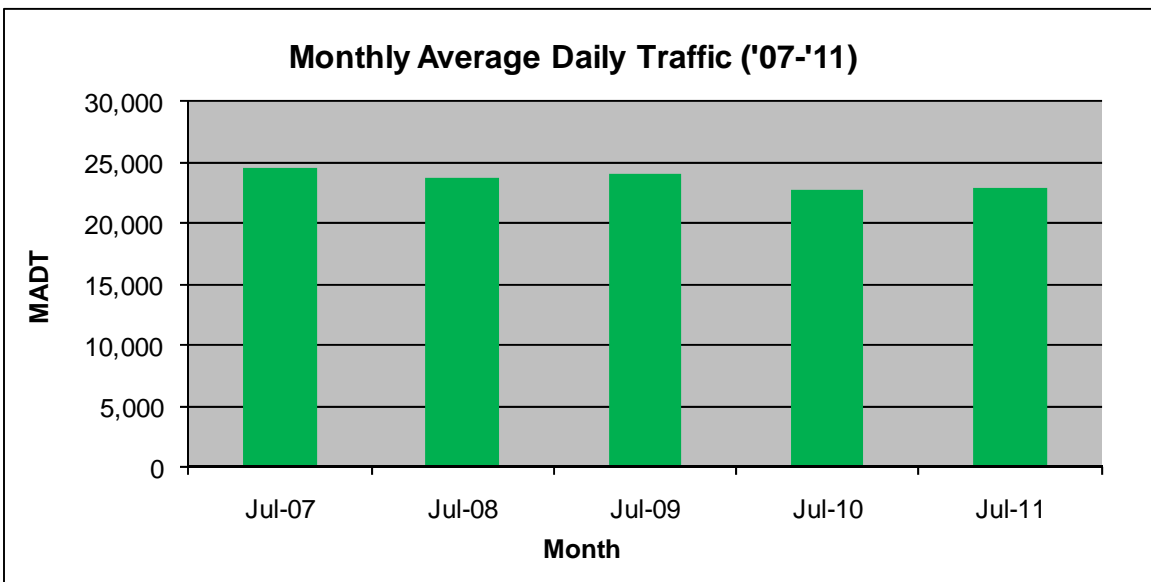

MONTHLY REPORT, STATION NO. 425 (ATR) JULY 2011

Station Measurement: VOLUME		
Route: CSAH 32	Route Direction: E/W	Lanes: 4
County: Dakota		Closest City: Eagan
Location: W OF MSAS109 (JOHNNY CAKE RIDGE RD) IN EAGAN		
Ref Post: 004+00.840	True Mile: 4.84	Sequence No. 9896
Volume: 711,639		MADT: 22,956
Weekday MADT: 24,764		Weekend MADT: 19,138

Note: 'Weekday' defined as Monday-Friday, 'Weekend' defined as Saturday-Sunday