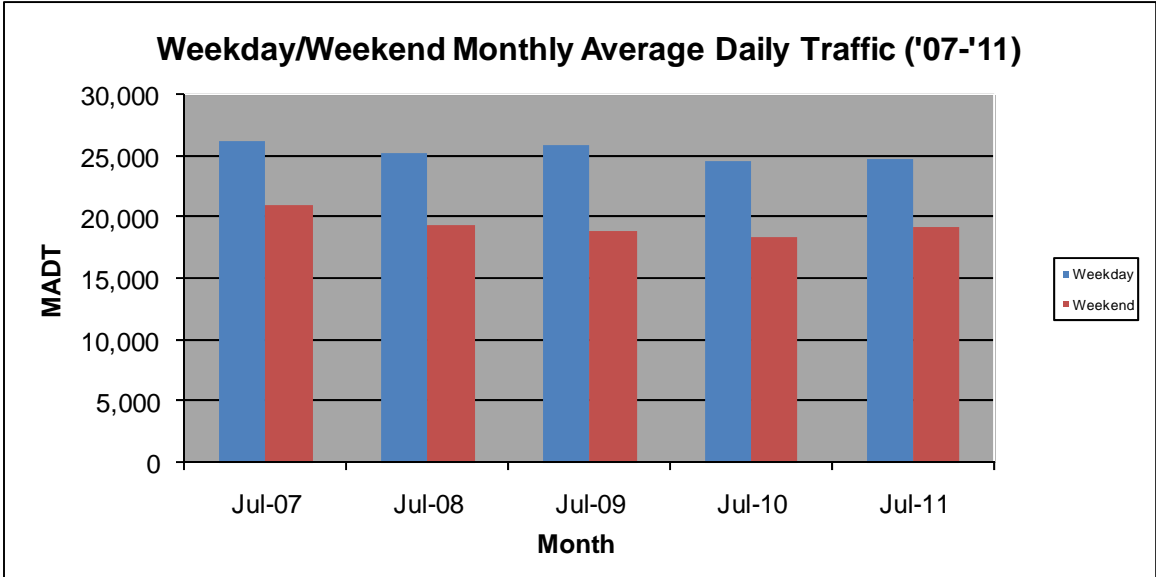

MONTHLY REPORT, STATION NO. 425 (ATR) JULY 2011

Station Measurement: VOLUME		
Route: CSAH 32	Route Direction: E/W	Lanes: 4
County: Dakota		Closest City: Eagan
Location: W OF MSAS109 (JOHNNY CAKE RIDGE RD) IN EAGAN		
Ref Post: 004+00.840	True Mile: 4.84	Sequence No. 9896
Volume: 711,639		MADT: 22,956
Weekday MADT: 24,764		Weekend MADT: 19,138

Note: 'Weekday' defined as Monday-Friday, 'Weekend' defined as Saturday-Sunday