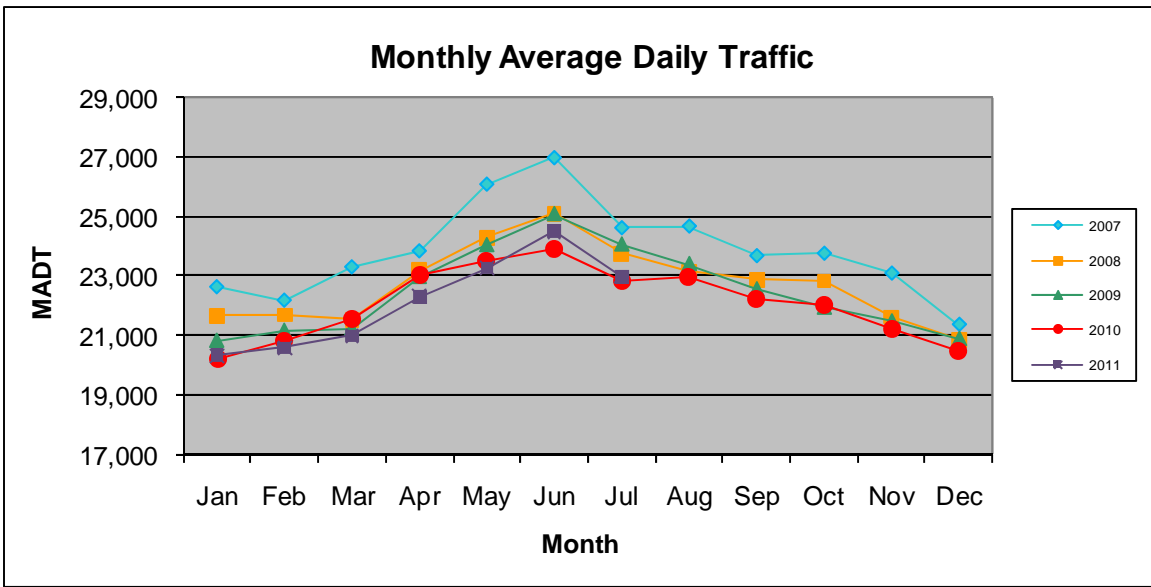

MONTHLY REPORT, STATION NO. 425 (ATR) JULY 2011

Station Measurement: VOLUME		
Route: CSAH 32	Route Direction: E/W	Lanes: 4
County: Dakota		Closest City: Eagan
Location: W OF MSAS109 (JOHNNY CAKE RIDGE RD) IN EAGAN		
Ref Post: 004+00.840	True Mile: 4.84	Sequence No. 9896
Volume: 711,639		MADT: 22,956
Weekday MADT: 24,764		Weekend MADT: 19,138

Note: 'Weekday' defined as Monday-Friday, 'Weekend' defined as Saturday-Sunday