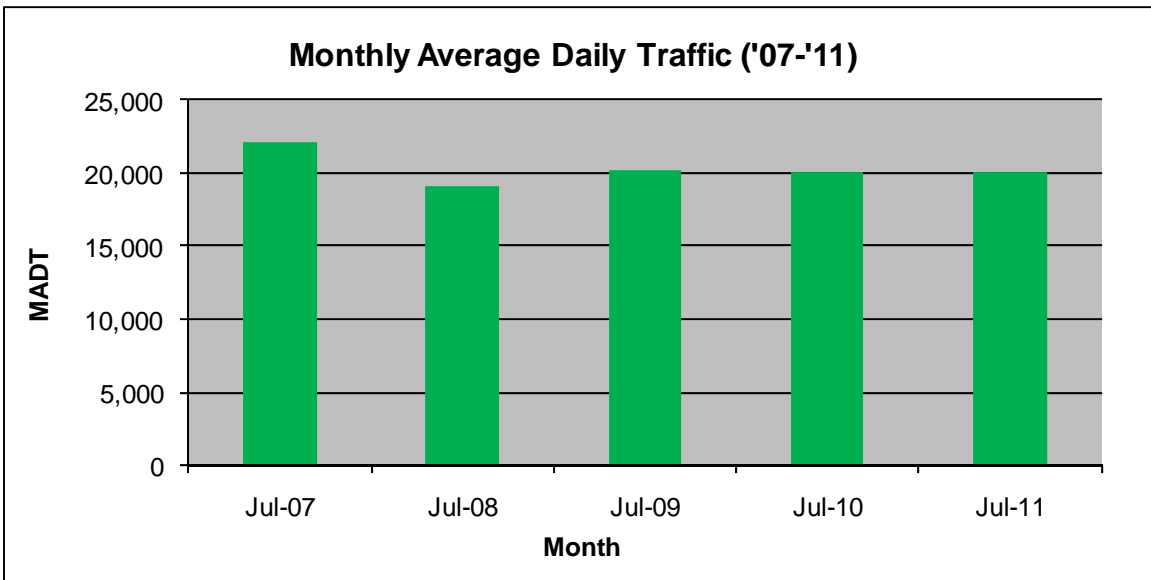

MONTHLY REPORT, STATION NO. 407 (ATR)

JULY 2011

Station Measurement: VOLUME		
Route: CSAH 15	Route Direction: E/W	Lanes: 2
County: Hennepin		Closest City: Orono
Location: NE OF SPATES AVE IN ORONO		
Ref Post: 010+00.900	True Mile: 10.9	Sequence No. 9885
Volume: 621,476		MADT: 17,366
Weekday MADT: 21,284		Weekend MADT: 17,366

Note: Decrease in traffic July to September 2008 due to construction on TH 12

Note: 'Weekday' defined as Monday-Friday, 'Weekend' defined as Saturday-Sunday