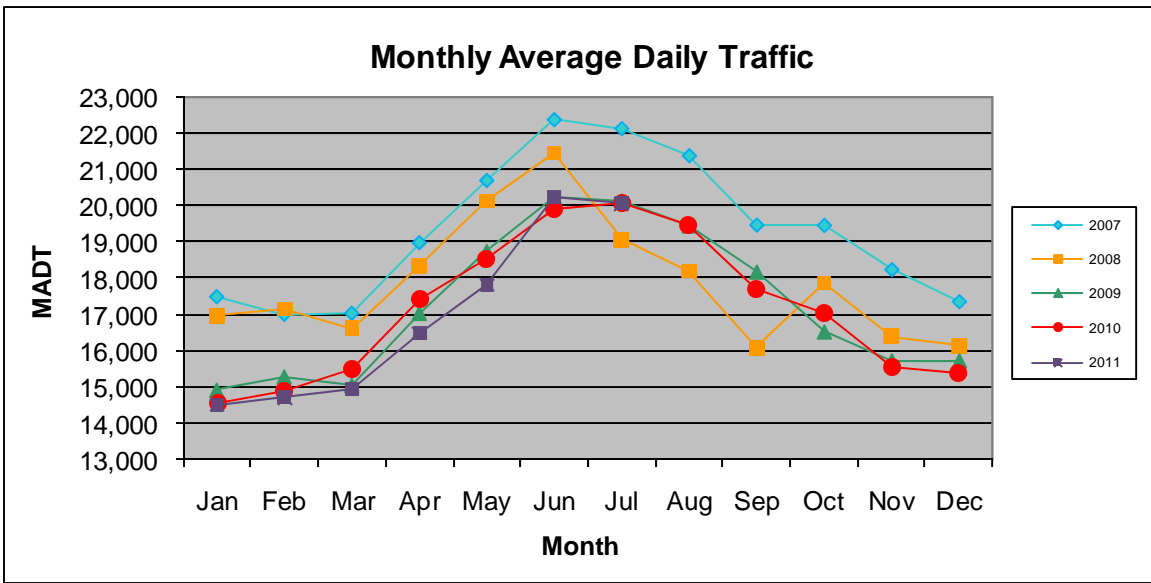

MONTHLY REPORT, STATION NO. 407 (ATR)

JULY 2011

Station Measurement: VOLUME		
Route: CSAH 15	Route Direction: E/W	Lanes: 2
County: Hennepin		Closest City: Orono
Location: NE OF SPATES AVE IN ORONO		
Ref Post: 010+00.900	True Mile: 10.9	Sequence No. 9885
Volume: 621,476		MADT: 17,366
Weekday MADT: 21,284		Weekend MADT: 17,366

Note: Decrease in traffic July to September 2008 due to construction on TH 12

Note: 'Weekday' defined as Monday-Friday, 'Weekend' defined as Saturday-Sunday