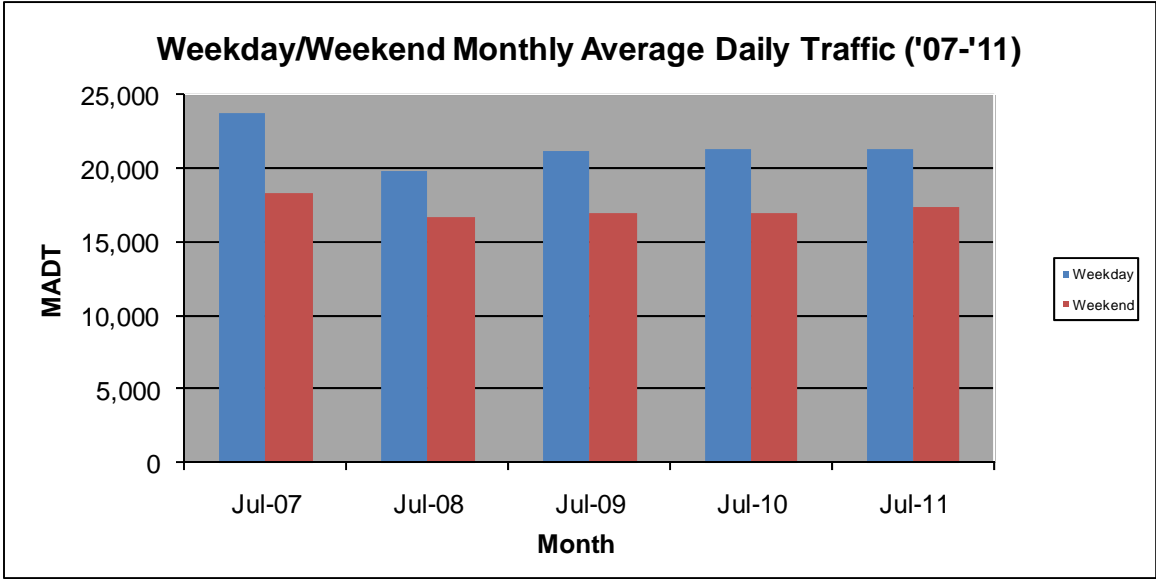

MONTHLY REPORT, STATION NO. 407 (ATR)

JULY 2011

Station Measurement: VOLUME		
Route: CSAH 15	Route Direction: E/W	Lanes: 2
County: Hennepin		Closest City: Orono
Location: NE OF SPATES AVE IN ORONO		
Ref Post: 010+00.900	True Mile: 10.9	Sequence No. 9885
Volume: 621,476		MADT: 17,366
Weekday MADT: 21,284		Weekend MADT: 17,366

Note: Decrease in traffic July to September 2008 due to construction on TH 12

Note: 'Weekday' defined as Monday-Friday, 'Weekend' defined as Saturday-Sunday