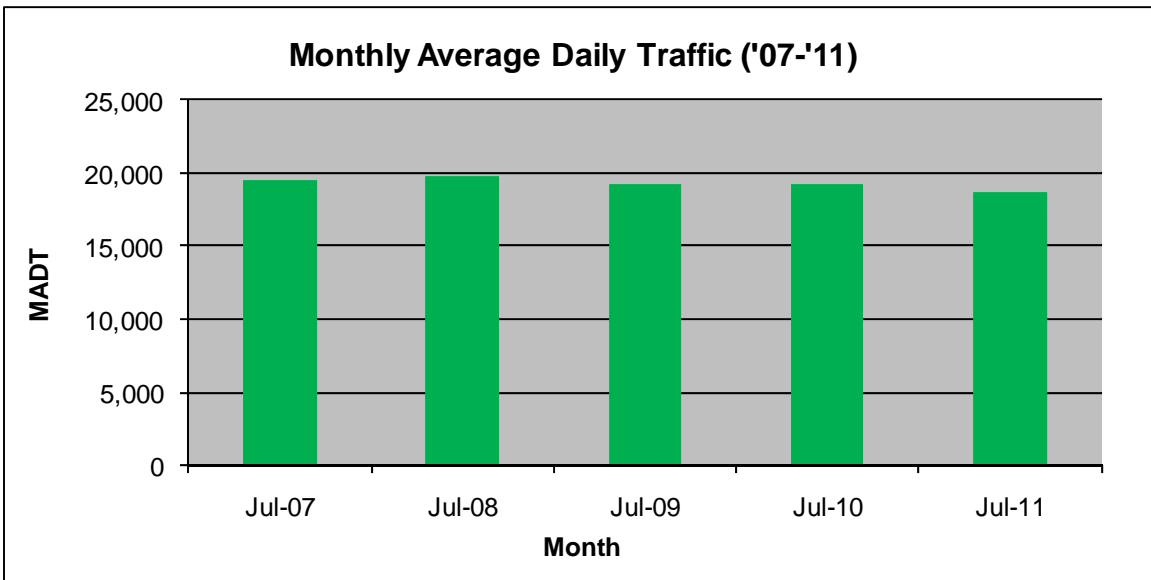

MONTHLY REPORT, STATION NO. 402 (ATR) JULY 2011

Station Measurement: VOLUME		
Route: CSAH 31	Route Direction: N/S	Lanes: 4
County: Hennepin		Closest City: Edina
Location: S OF MSAS145 (W 70TH ST) IN EDINA		
Ref Post: 001+00.100	True Mile: 1.1	Sequence No. 9881
Volume: 579,737		MADT: 18,701
Weekday MADT: 20,346		Weekend MADT: 15,124

Note: Increase in traffic September/October 2010 due to construction on I-35W

Note: 'Weekday' defined as Monday-Friday, 'Weekend' defined as Saturday-Sunday