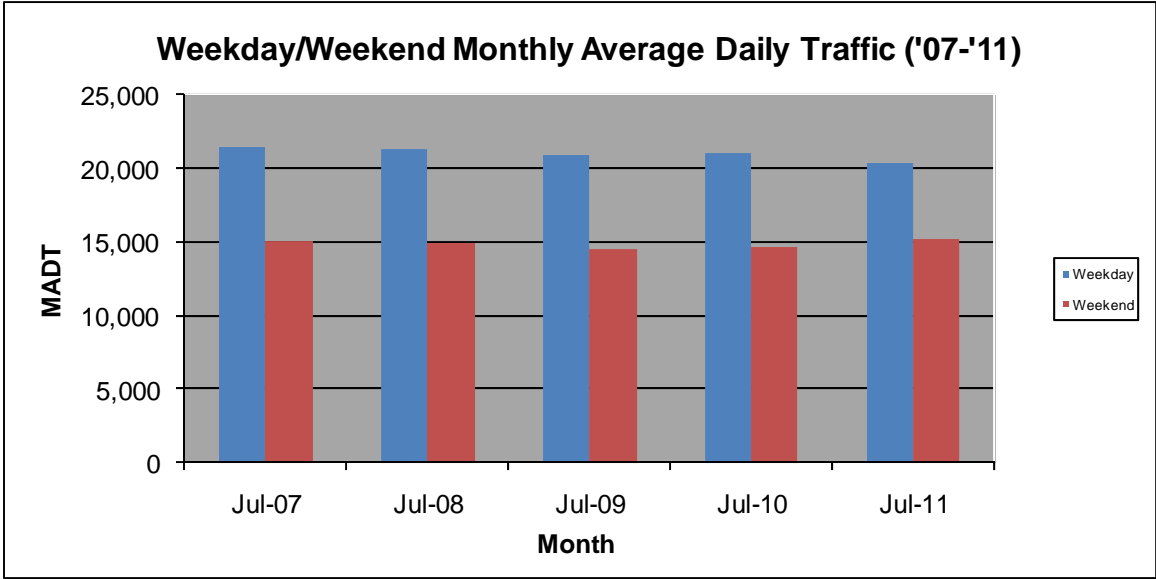

MONTHLY REPORT, STATION NO. 402 (ATR) JULY 2011

Station Measurement: VOLUME		
Route: CSAH 31	Route Direction: N/S	Lanes: 4
County: Hennepin		Closest City: Edina
Location: S OF MSAS145 (W 70TH ST) IN EDINA		
Ref Post: 001+00.100	True Mile: 1.1	Sequence No. 9881
Volume: 579,737		MADT: 18,701
Weekday MADT: 20,346		Weekend MADT: 15,124

Note: Increase in traffic September/October 2010 due to construction on I-35W

Note: 'Weekday' defined as Monday-Friday, 'Weekend' defined as Saturday-Sunday