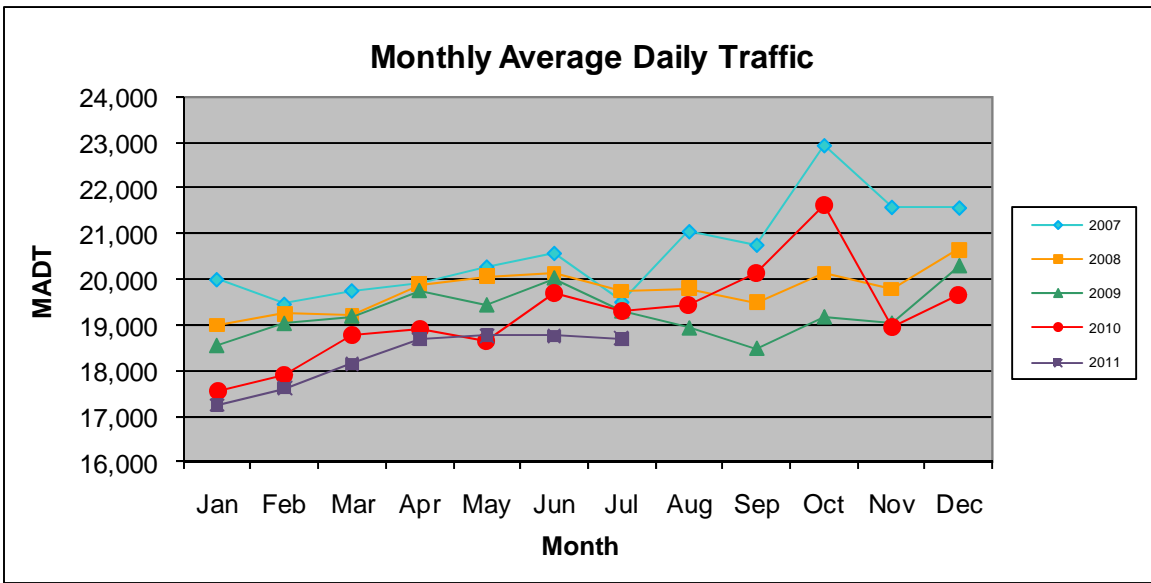

MONTHLY REPORT, STATION NO. 402 (ATR) JULY 2011

Station Measurement: VOLUME		
Route: CSAH 31	Route Direction: N/S	Lanes: 4
County: Hennepin		Closest City: Edina
Location: S OF MSAS145 (W 70TH ST) IN EDINA		
Ref Post: 001+00.100	True Mile: 1.1	Sequence No. 9881
Volume: 579,737		MADT: 18,701
Weekday MADT: 20,346		Weekend MADT: 15,124

Note: Increase in traffic September/October 2010 due to construction on I-35W

Note: 'Weekday' defined as Monday-Friday, 'Weekend' defined as Saturday-Sunday