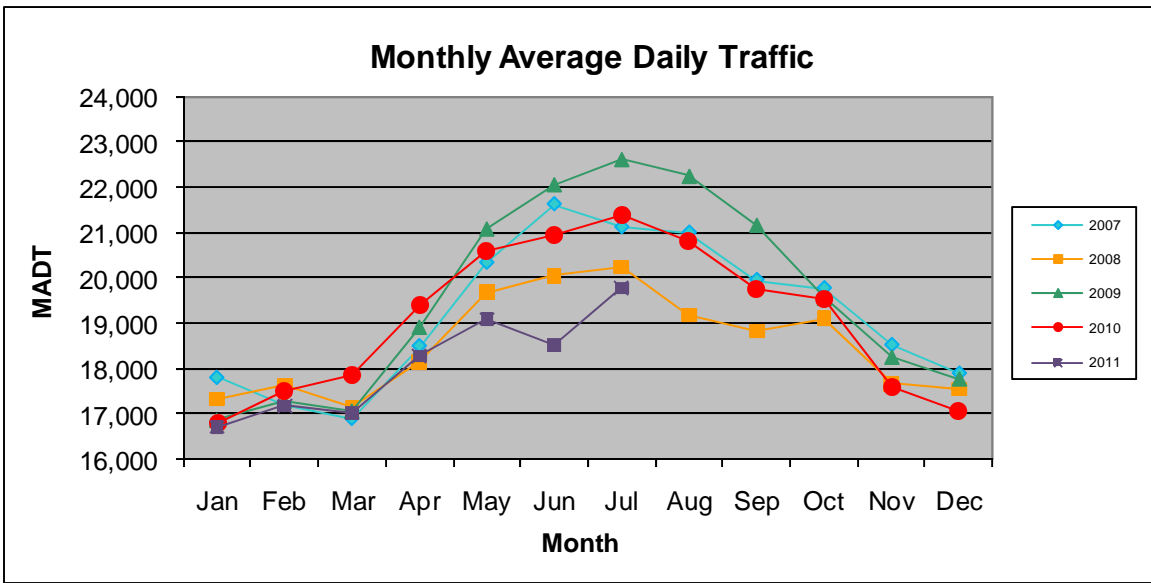

MONTHLY REPORT, STATION NO. 388 (ATR)

JULY 2011

Station Measurement: VOLUME/SPEED/CLASS		
Route: TH 8	Route Direction: N/S	Lanes: 2
County: Chisago		Closest City: Forest Lake
Location: E OF MSAS121 (GREENWAY RD), N OF FOREST LAKE		
Ref Post: 002+00.330	True Mile: 2.282	Sequence No. 6783
Volume: 613,096		MADT: 19,777
Weekday MADT: 20,372		Weekend MADT: 18,378

Note: Decrease in traffic August 2008 and June 2011 due to construction on TH 8

Note: 'Weekday' defined as Monday-Friday, 'Weekend' defined as Saturday-Sunday