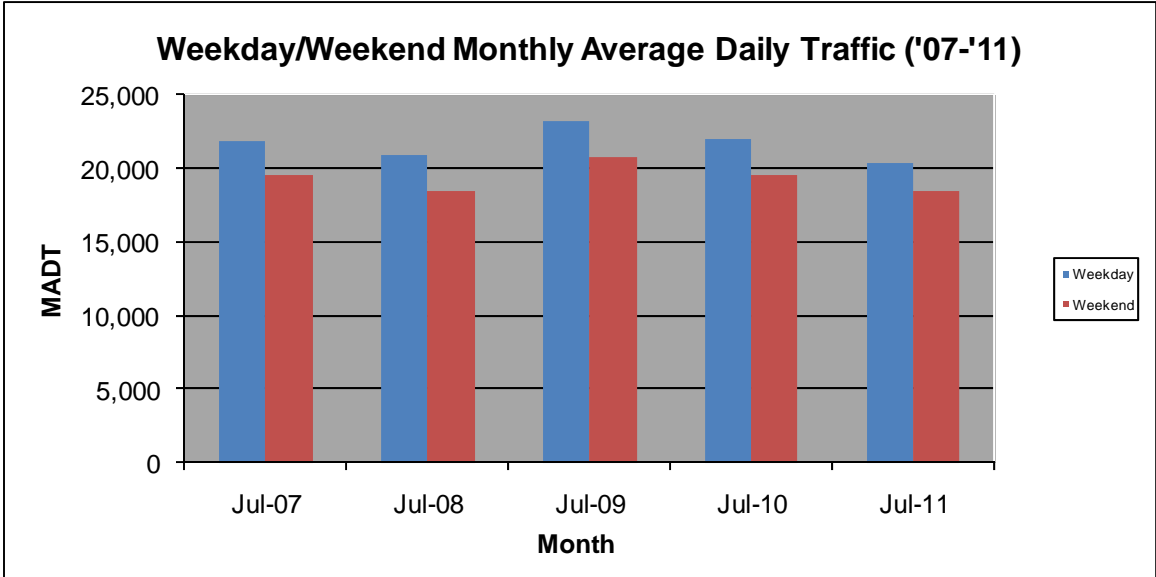

Note: Decrease in traffic August 2008 and June 2011 due to construction on TH 8

Note: 'Weekday' defined as Monday-Friday, 'Weekend' defined as Saturday-Sunday