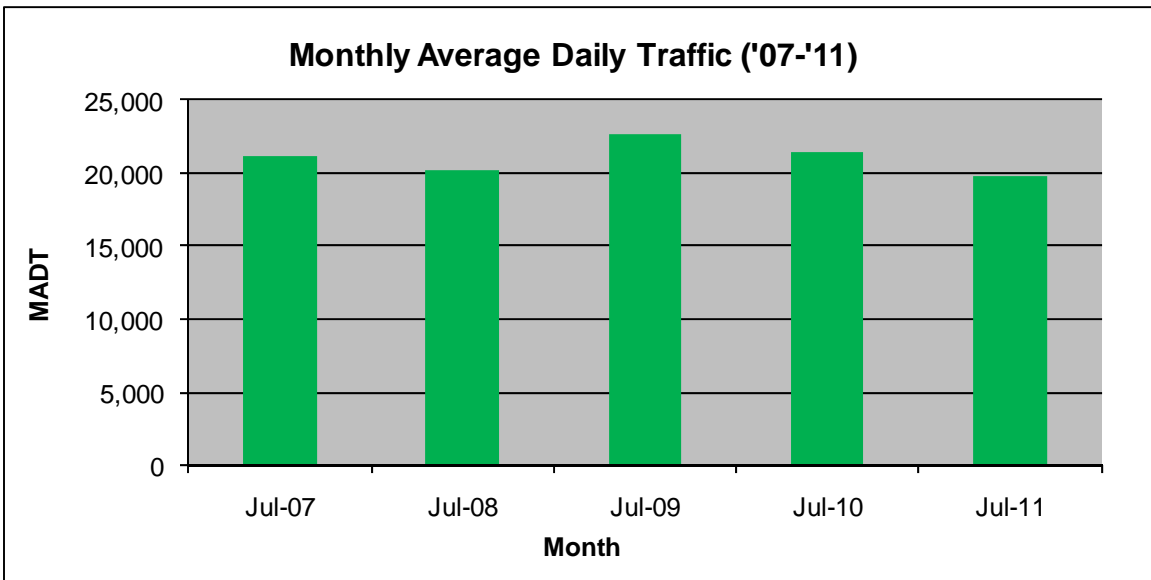

MONTHLY REPORT, STATION NO. 388 (ATR)

JULY 2011

Station Measurement: VOLUME/SPEED/CLASS		
Route: TH 8	Route Direction: N/S	Lanes: 2
County: Chisago		Closest City: Forest Lake
Location: E OF MSAS121 (GREENWAY RD), N OF FOREST LAKE		
Ref Post: 002+00.330	True Mile: 2.282	Sequence No. 6783
Volume: 613,096		MADT: 19,777
Weekday MADT: 20,372		Weekend MADT: 18,378

Note: Decrease in traffic August 2008 and June 2011 due to construction on TH 8

Note: 'Weekday' defined as Monday-Friday, 'Weekend' defined as Saturday-Sunday