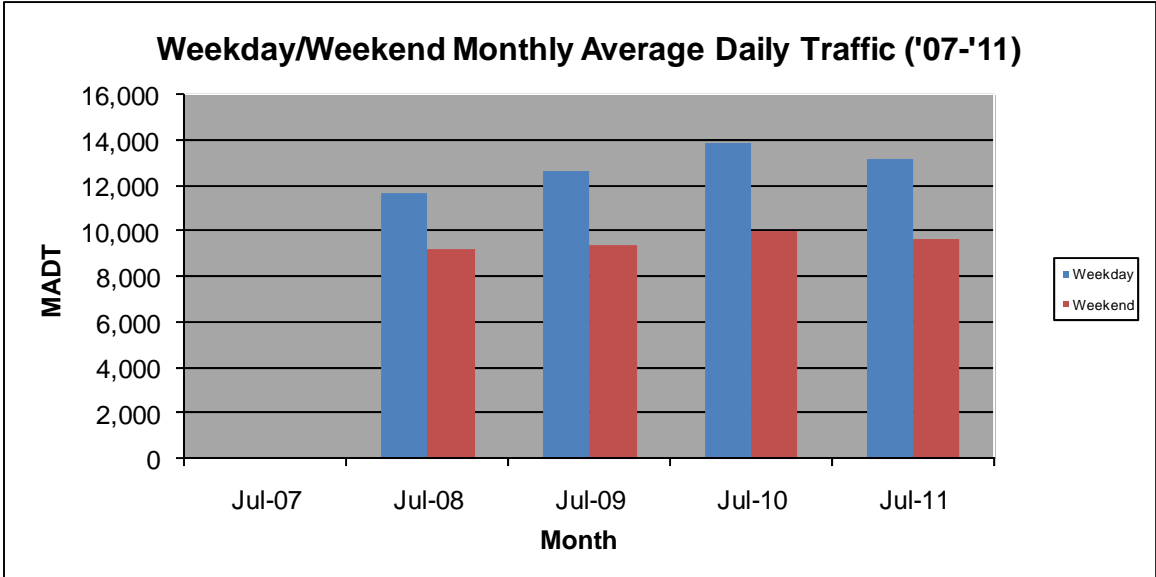

MONTHLY REPORT, STATION NO. 381 (ATR)

JULY 2011

Station Measurement: VOLUME/SPEED/CLASS		
Route: TH 212	Route Direction: E/W	Lanes: 2
County: Carver	Closest City: Cologne	
Location: 1.7 MI W OF CSAH51, W OF COLOGNE		
Ref Post: 133+00.500	True Mile: 133.195	Sequence No. 9870
Volume: 373,775		MADT: 12,057
Weekday MADT: 13,178		Weekend MADT: 9,596

Note: No data January to October 2007 due to sensors destroyed by construction... Increased traffic beginning August 2008 due to new TH 212 being opened

Note: 'Weekday' defined as Monday-Friday, 'Weekend' defined as Saturday-Sunday