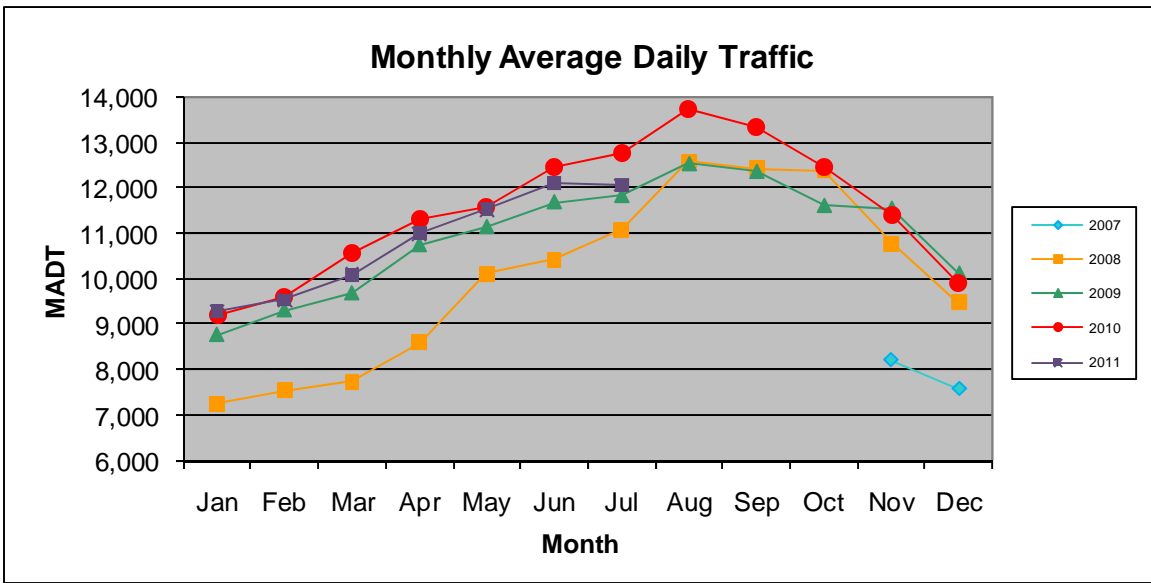

MONTHLY REPORT, STATION NO. 381 (ATR)

JULY 2011

Station Measurement: VOLUME/SPEED/CLASS		
Route: TH 212	Route Direction: E/W	Lanes: 2
County: Carver	Closest City: Cologne	
Location: 1.7 MI W OF CSAH51, W OF COLOGNE		
Ref Post: 133+00.500	True Mile: 133.195	Sequence No. 9870
Volume: 373,775		MADT: 12,057
Weekday MADT: 13,178		Weekend MADT: 9,596

Note: No data January to October 2007 due to sensors destroyed by construction... Increased traffic beginning August 2008 due to new TH 212 being opened

Note: 'Weekday' defined as Monday-Friday, 'Weekend' defined as Saturday-Sunday