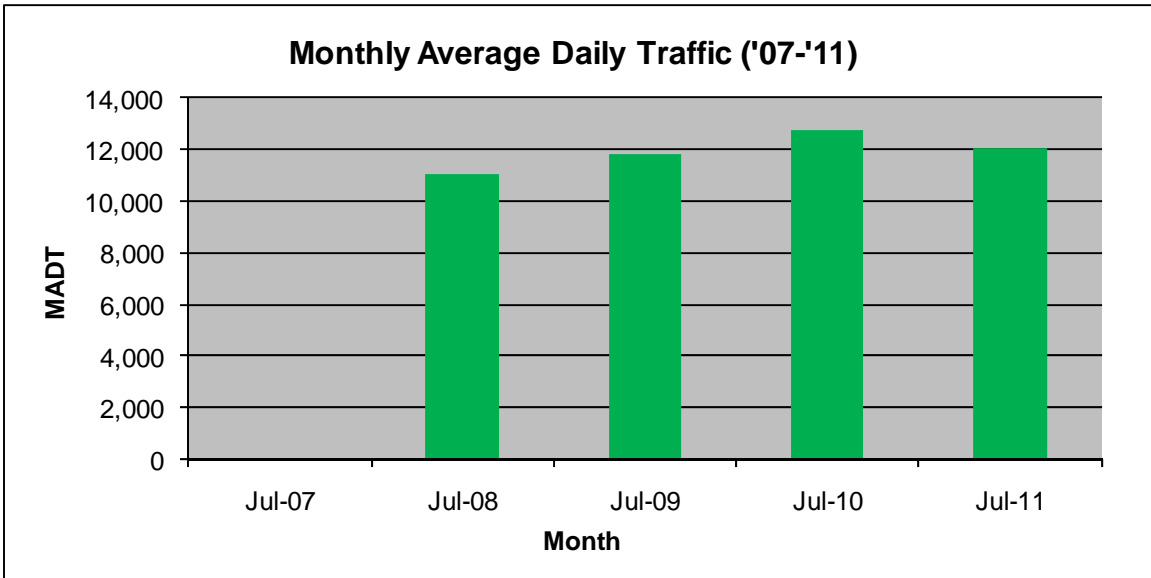

MONTHLY REPORT, STATION NO. 381 (ATR)

JULY 2011

Station Measurement: VOLUME/SPEED/CLASS		
Route: TH 212	Route Direction: E/W	Lanes: 2
County: Carver	Closest City: Cologne	
Location: 1.7 MI W OF CSAH51, W OF COLOGNE		
Ref Post: 133+00.500	True Mile: 133.195	Sequence No. 9870
Volume: 373,775		MADT: 12,057
Weekday MADT: 13,178		Weekend MADT: 9,596

Note: No data January to October 2007 due to sensors destroyed by construction... Increased traffic beginning August 2008 due to new TH 212 being opened

Note: 'Weekday' defined as Monday-Friday, 'Weekend' defined as Saturday-Sunday