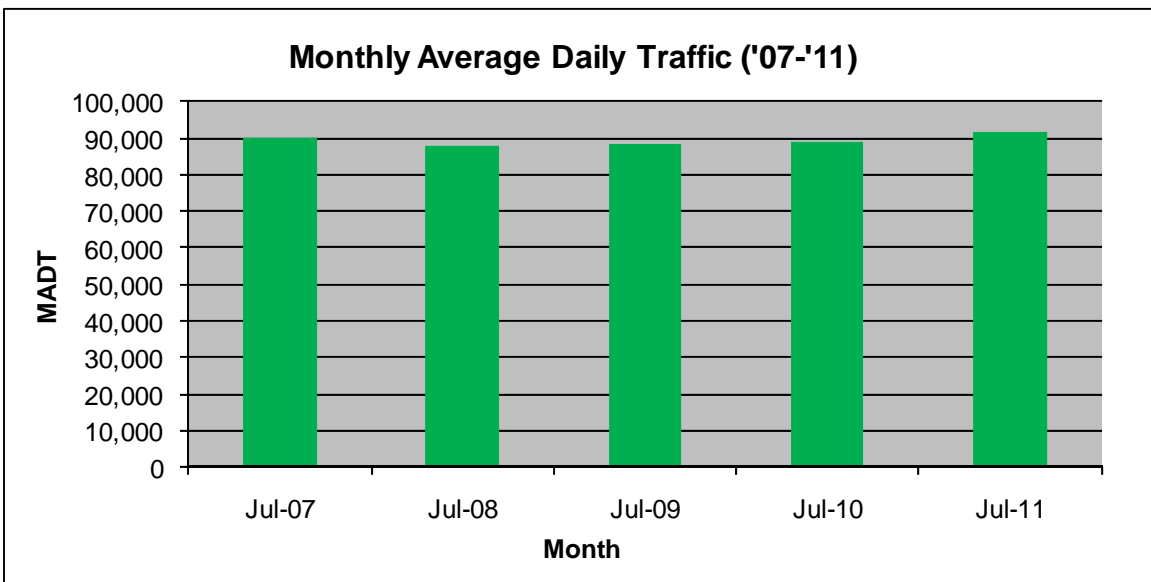

MONTHLY REPORT, STATION NO. 354 (ATR)

JULY 2011

Station Measurement: VOLUME		
Route: I-94	Route Direction: E/W	Lanes: 6
County: Washington		Closest City: Woodbury
Location: W OF MSAS127 (COTTAGE GROVE DR) IN WOODBURY		
Ref Post: 252+00.500	True Mile: 253.096	Sequence No. 9861
Volume: 2,848,268		MADT: 91,880
Weekday MADT: 95,910		Weekend MADT: 82,308

Note: 'Weekday' defined as Monday-Friday, 'Weekend' defined as Saturday-Sunday