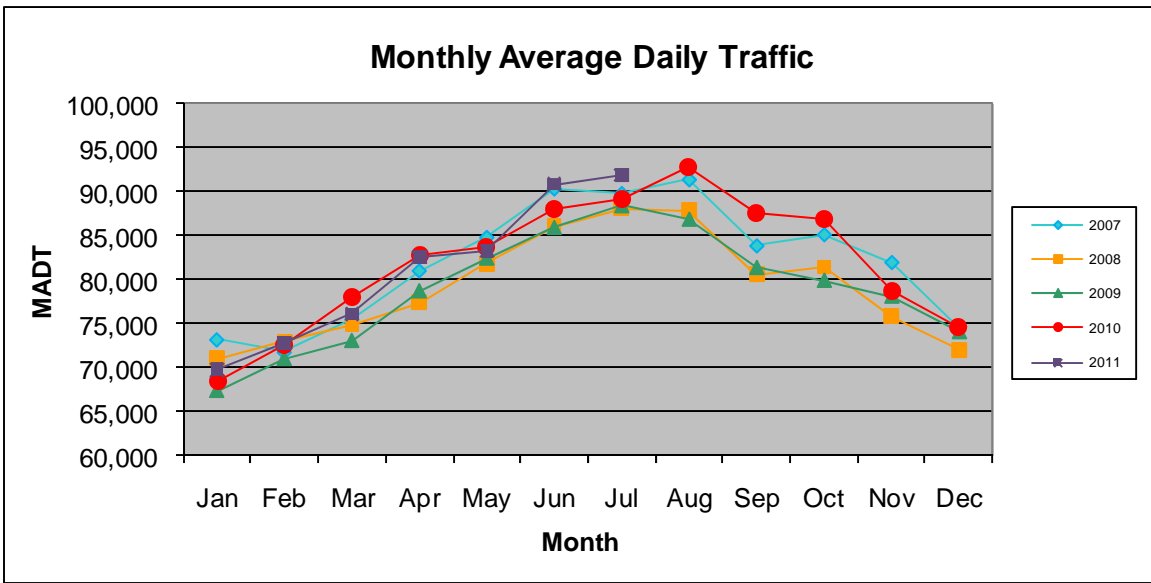

MONTHLY REPORT, STATION NO. 354 (ATR)

JULY 2011

Station Measurement: VOLUME		
Route: I-94	Route Direction: E/W	Lanes: 6
County: Washington		Closest City: Woodbury
Location: W OF MSAS127 (COTTAGE GROVE DR) IN WOODBURY		
Ref Post: 252+00.500	True Mile: 253.096	Sequence No. 9861
Volume: 2,848,268		MADT: 91,880
Weekday MADT: 95,910		Weekend MADT: 82,308

Note: 'Weekday' defined as Monday-Friday, 'Weekend' defined as Saturday-Sunday