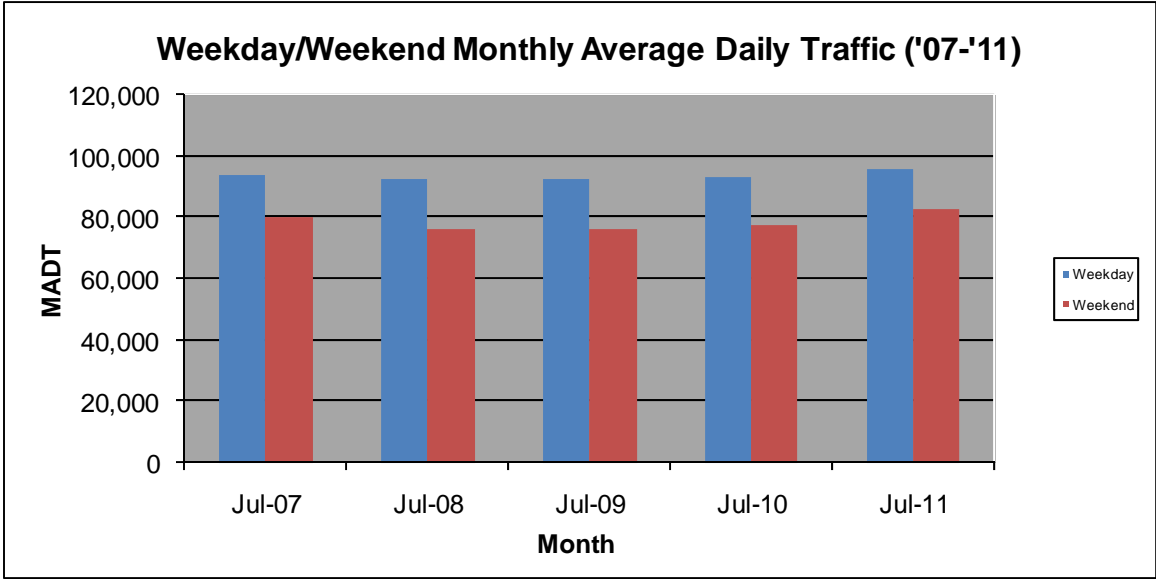

MONTHLY REPORT, STATION NO. 354 (ATR)

JULY 2011

Station Measurement: VOLUME		
Route: I-94	Route Direction: E/W	Lanes: 6
County: Washington		Closest City: Woodbury
Location: W OF MSAS127 (COTTAGE GROVE DR) IN WOODBURY		
Ref Post: 252+00.500	True Mile: 253.096	Sequence No. 9861
Volume: 2,848,268		MADT: 91,880
Weekday MADT: 95,910		Weekend MADT: 82,308

Note: 'Weekday' defined as Monday-Friday, 'Weekend' defined as Saturday-Sunday