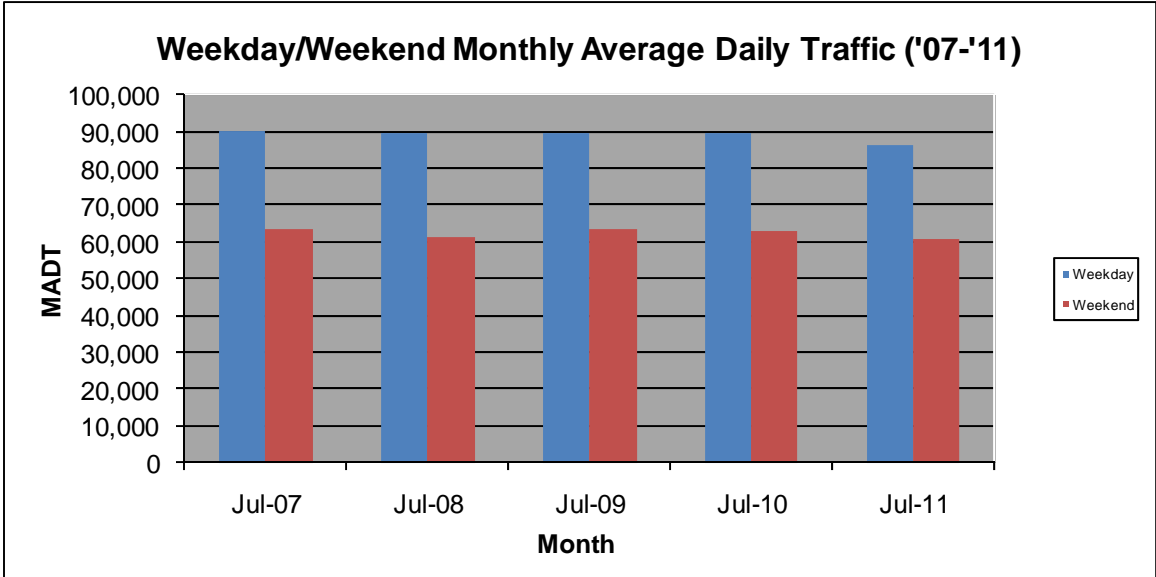

## JULY 2011

Station Measurement: VOLUME		
Route: I-35E	Route Direction: N/S	Lanes: 6
County: Dakota		Closest City: Eagan
Location: N OF MSAS102 (DEERWOOD DR) IN EAGAN		
Ref Post: 095+00.422	True Mile: 95.48	Sequence No. 9854
<b>Volume: 2,424,201</b>		<b>MADT: 78,200</b>
<b>Weekday MADT: 86,444</b>		<b>Weekend MADT: 60,442</b>