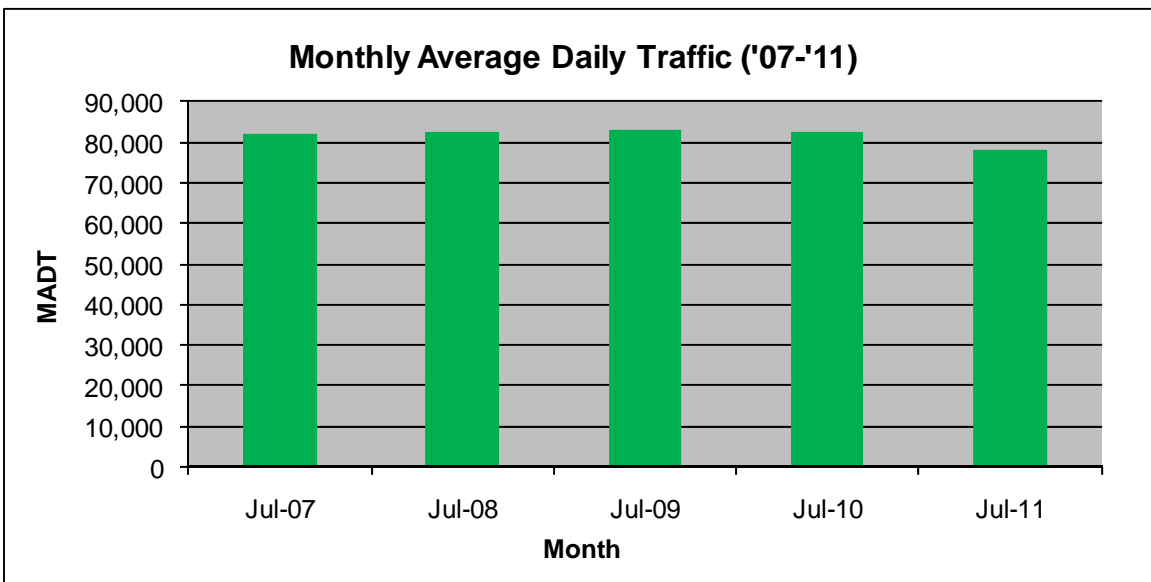

# MONTHLY REPORT, STATION NO. 336 (ATR)

## JULY 2011

Station Measurement: VOLUME		
Route: I-35E	Route Direction: N/S	Lanes: 6
County: Dakota		Closest City: Eagan
Location: N OF MSAS102 (DEERWOOD DR) IN EAGAN		
Ref Post: 095+00.422	True Mile: 95.48	Sequence No. 9854
<b>Volume: 2,424,201</b>		<b>MADT: 78,200</b>
<b>Weekday MADT: 86,444</b>		<b>Weekend MADT: 60,442</b>