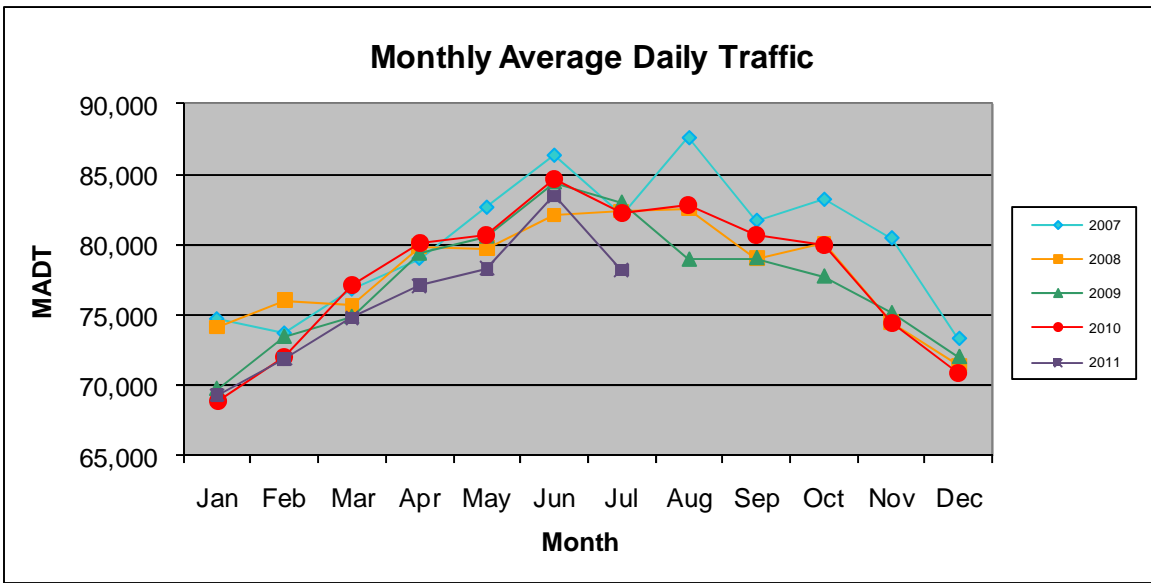

## JULY 2011

Station Measurement: VOLUME		
Route: I-35E	Route Direction: N/S	Lanes: 6
County: Dakota		Closest City: Eagan
Location: N OF MSAS102 (DEERWOOD DR) IN EAGAN		
Ref Post: 095+00.422	True Mile: 95.48	Sequence No. 9854
<b>Volume: 2,424,201</b>		<b>MADT: 78,200</b>
<b>Weekday MADT: 86,444</b>		<b>Weekend MADT: 60,442</b>