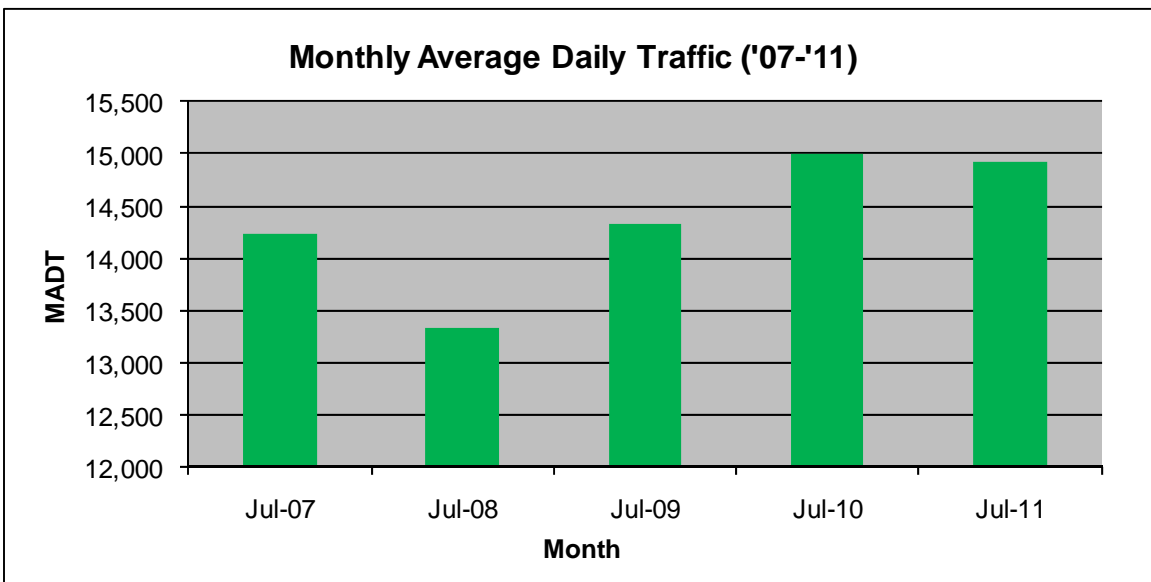

Note: 'Weekday' defined as Monday-Friday, 'Weekend' defined as Saturday-Sunday