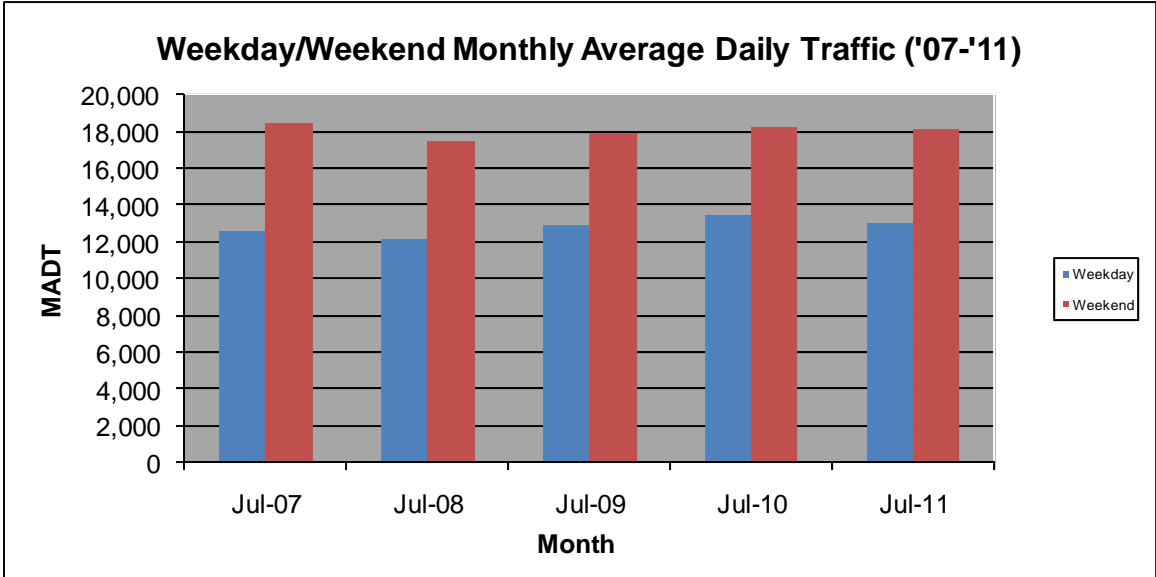

Note: 'Weekday' defined as Monday-Friday, 'Weekend' defined as Saturday-Sunday