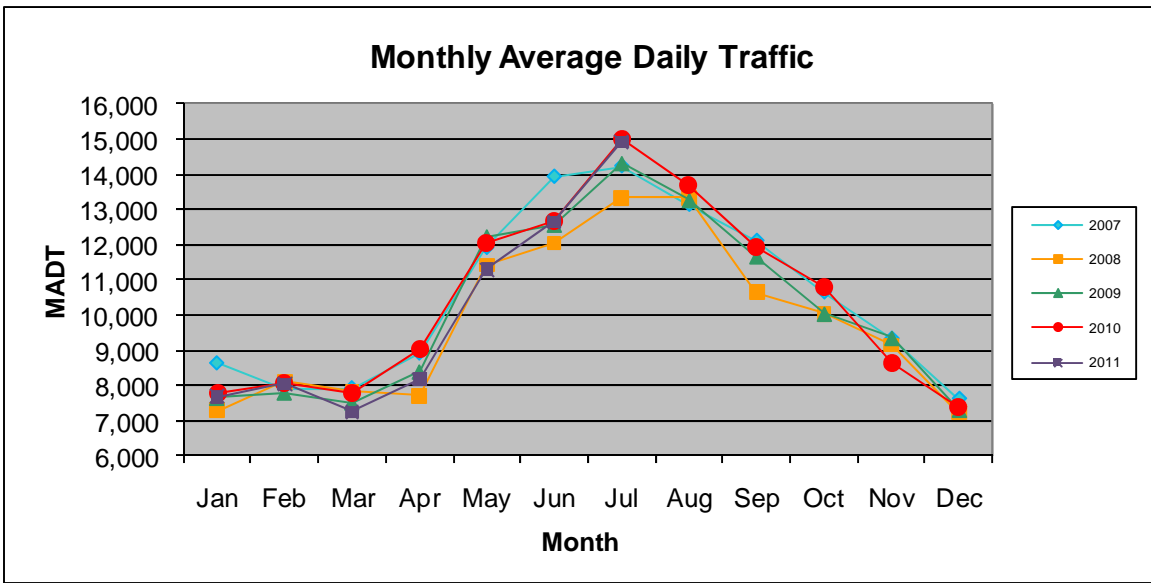

Note: 'Weekday' defined as Monday-Friday, 'Weekend' defined as Saturday-Sunday