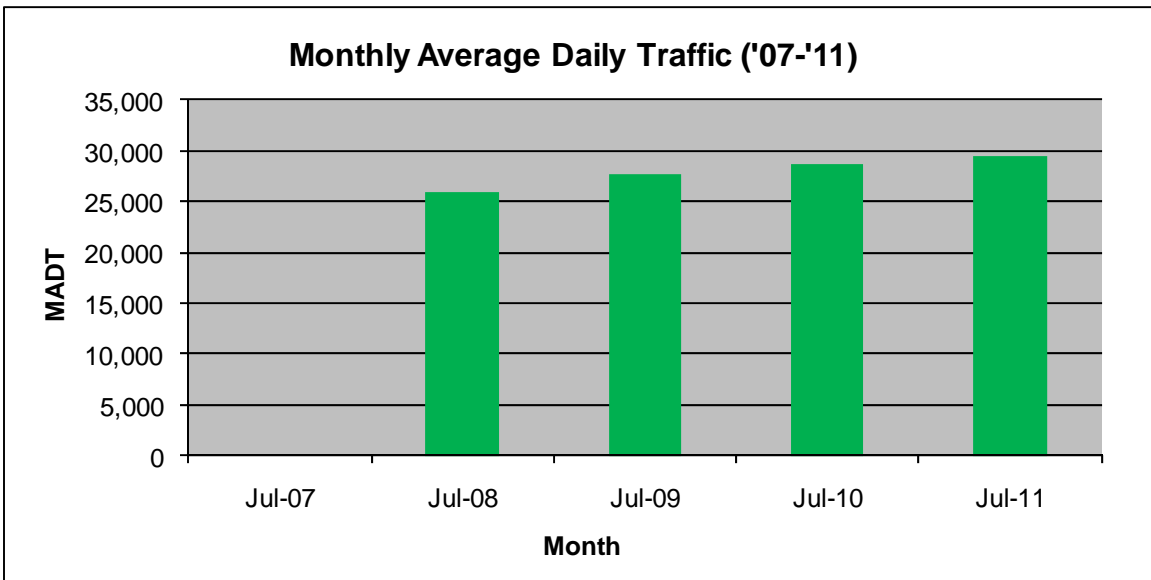

MONTHLY REPORT, STATION NO. 188 (ATR)

JULY 2011

Station Measurement: VOLUME/SPEED/CLASS		
Route: TH 52	Route Direction: N/S	Lanes: 4
County: Olmsted	Closest City: Oronoco	
Location: .25 MI N OF CSAH12 (100TH ST NW), S OF ORONOCO		
Ref Post: 066+00.000	True Mile: 65.344	Sequence No. 6770
Volume: 910,983		MADT: 29,387
Weekday MADT: 29,440		Weekend MADT: 28,796

Note: No data for 2007... Currently reports data from weigh-in-motion station #32 installed in 2008

Note: 'Weekday' defined as Monday-Friday, 'Weekend' defined as Saturday-Sunday