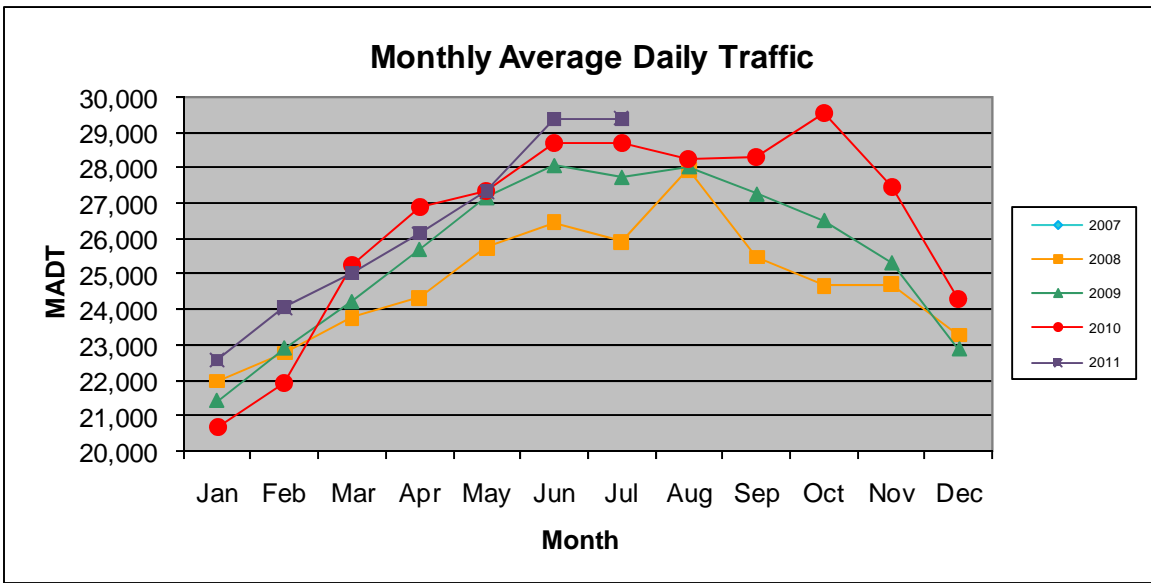

MONTHLY REPORT, STATION NO. 188 (ATR)

JULY 2011

Station Measurement: VOLUME/SPEED/CLASS		
Route: TH 52	Route Direction: N/S	Lanes: 4
County: Olmsted	Closest City: Oronoco	
Location: .25 MI N OF CSAH12 (100TH ST NW), S OF ORONOCO		
Ref Post: 066+00.000	True Mile: 65.344	Sequence No. 6770
Volume: 910,983		MADT: 29,387
Weekday MADT: 29,440		Weekend MADT: 28,796

Note: No data for 2007... Currently reports data from weigh-in-motion station #32 installed in 2008

Note: 'Weekday' defined as Monday-Friday, 'Weekend' defined as Saturday-Sunday