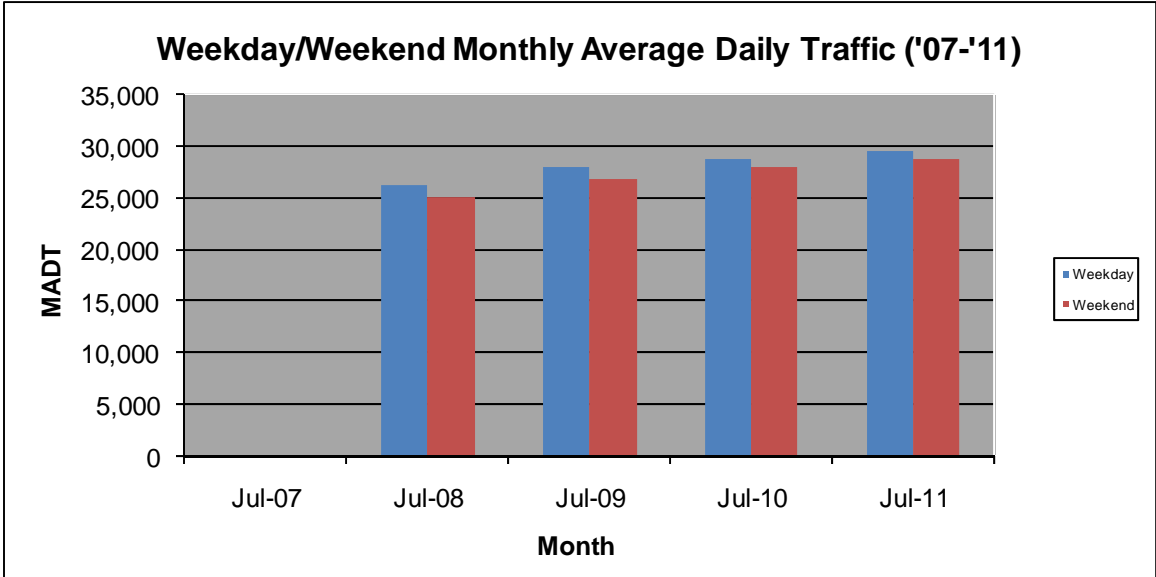

MONTHLY REPORT, STATION NO. 188 (ATR)

JULY 2011

Station Measurement: VOLUME/SPEED/CLASS		
Route: TH 52	Route Direction: N/S	Lanes: 4
County: Olmsted	Closest City: Oronoco	
Location: .25 MI N OF CSAH12 (100TH ST NW), S OF ORONOCO		
Ref Post: 066+00.000	True Mile: 65.344	Sequence No. 6770
Volume: 910,983		MADT: 29,387
Weekday MADT: 29,440		Weekend MADT: 28,796

Note: No data for 2007... Currently reports data from weigh-in-motion station #32 installed in 2008

Note: 'Weekday' defined as Monday-Friday, 'Weekend' defined as Saturday-Sunday