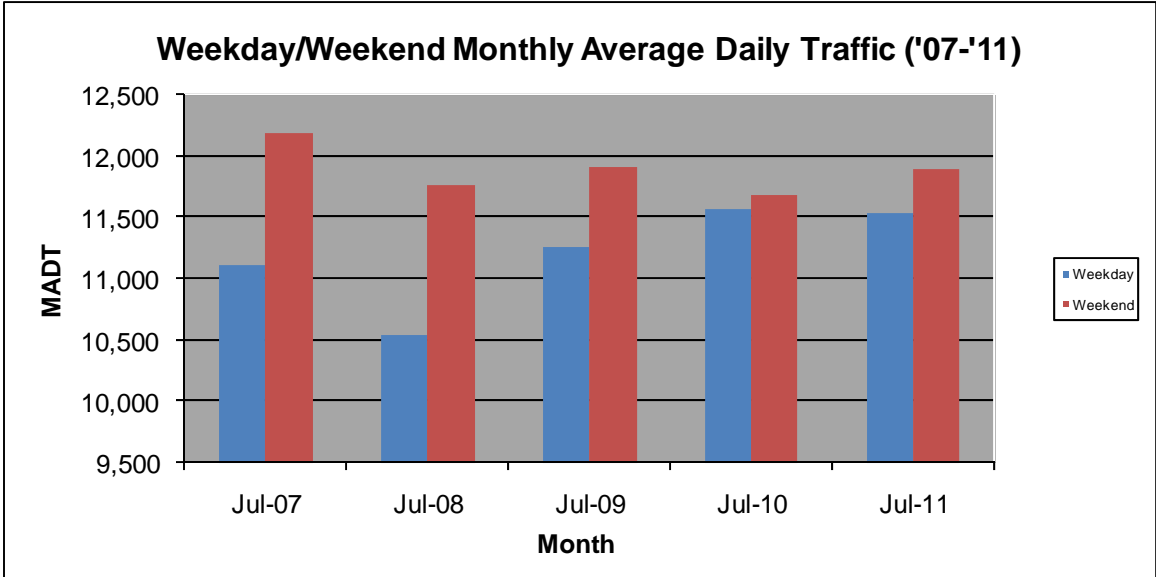

MONTHLY REPORT, STATION NO. 164 (ATR)

JULY 2011

Station Measurement: VOLUME		
Route: TH 53	Route Direction: N/S	Lanes: 4
County: St Louis	Closest City: Eveleth	
Location: S OF N MOON LAKE DR, S OF EVELETH		
Ref Post: 055+00.080	True Mile: 54.583	Sequence No. 6763
Volume: 364,494		MADT: 11,758
Weekday MADT: 11,526		Weekend MADT: 11,886

Note: 'Weekday' defined as Monday-Friday, 'Weekend' defined as Saturday-Sunday