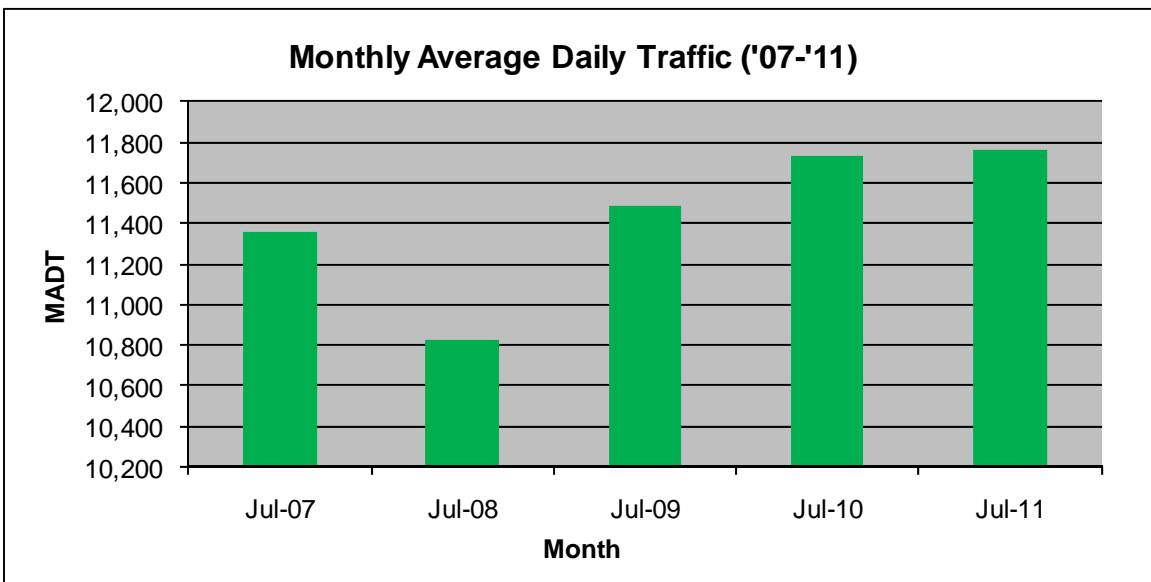

MONTHLY REPORT, STATION NO. 164 (ATR)

JULY 2011

Station Measurement: VOLUME		
Route: TH 53	Route Direction: N/S	Lanes: 4
County: St Louis	Closest City: Eveleth	
Location: S OF N MOON LAKE DR, S OF EVELETH		
Ref Post: 055+00.080	True Mile: 54.583	Sequence No. 6763
Volume: 364,494		MADT: 11,758
Weekday MADT: 11,526		Weekend MADT: 11,886

Note: 'Weekday' defined as Monday-Friday, 'Weekend' defined as Saturday-Sunday