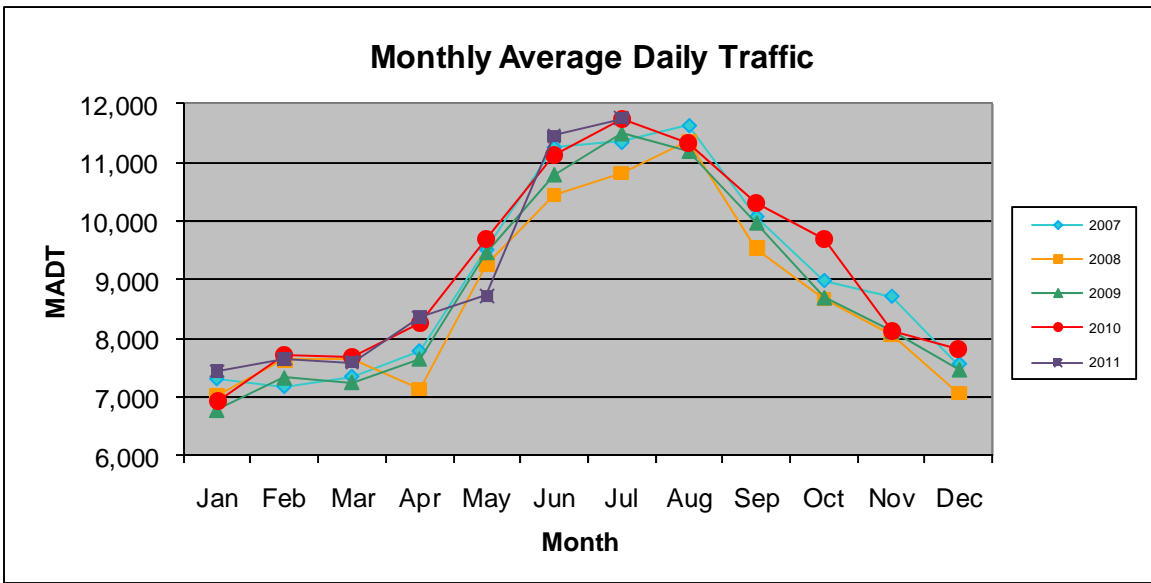

MONTHLY REPORT, STATION NO. 164 (ATR)

JULY 2011

Station Measurement: VOLUME		
Route: TH 53	Route Direction: N/S	Lanes: 4
County: St Louis	Closest City: Eveleth	
Location: S OF N MOON LAKE DR, S OF EVELETH		
Ref Post: 055+00.080	True Mile: 54.583	Sequence No. 6763
Volume: 364,494		MADT: 11,758
Weekday MADT: 11,526		Weekend MADT: 11,886

Note: 'Weekday' defined as Monday-Friday, 'Weekend' defined as Saturday-Sunday