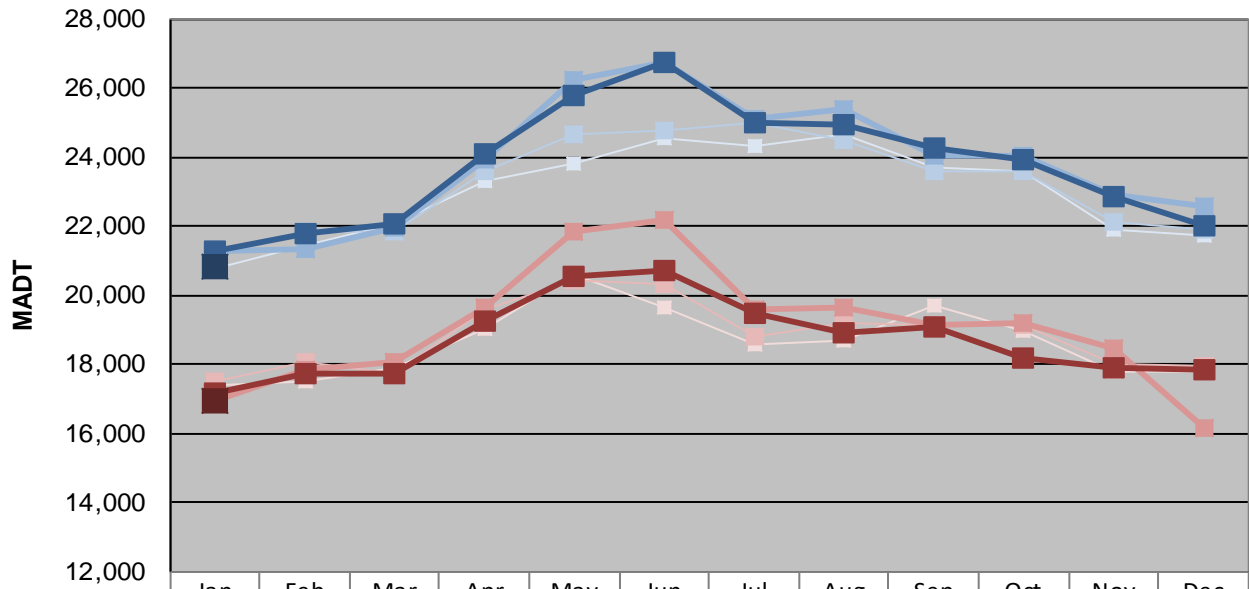

MONTHLY REPORT, STATION NO. 425 (ATR)

JANUARY 2018

| | | |
|--|----------------------|-------------------------------------|
| Station Measurement: VOLUME/SPEED/CLASS | | |
| Route: CSAH 32 | Route Direction: E/W | Lanes: 4 |
| County: Dakota | Closest City: Eagan | |
| Functional Class: Urban Minor Arterial | | |
| Location: W OF MSAS109 (JOHNNY CAKE RIDGE RD) IN EAGAN | | |
| Ref Post: 004+00.840 | True Mile: 4.84 | Sequence No. 9896 |
| Volume: 612,071 | | MADT: 19,744 |
| Weekday (M-F) MADT: 20,810 | | Weekend (Sa-Su) MADT: 16,944 |

Weekday (WD)/Weekend (WE) Monthly Average Daily Traffic

| | Jan | Feb | Mar | Apr | May | Jun | Jul | Aug | Sep | Oct | Nov | Dec |
|--------|--------|--------|--------|--------|--------|--------|--------|--------|--------|--------|--------|--------|
| '14 WD | 20,762 | 21,426 | 22,088 | 23,294 | 23,806 | 24,546 | 24,316 | 24,682 | 23,674 | 23,566 | 21,896 | 21,736 |
| '14 WE | 17,372 | 17,518 | 17,918 | 19,050 | 20,584 | 19,672 | 18,602 | 18,714 | 19,688 | 18,948 | 17,780 | 17,814 |
| '15 WD | 21,250 | 21,858 | 21,864 | 23,612 | 24,644 | 24,790 | 24,978 | 24,506 | 23,568 | 23,608 | 22,120 | 21,874 |
| '15 WE | 17,526 | 18,080 | 17,742 | 19,576 | 20,460 | 20,344 | 18,774 | 19,188 | 19,162 | 19,162 | 18,028 | 17,958 |
| '16 WD | 21,292 | 21,338 | 21,932 | 23,918 | 26,236 | 26,764 | 25,100 | 25,378 | 24,024 | 24,010 | 22,926 | 22,556 |
| '16 WE | 16,948 | 17,838 | 18,050 | 19,642 | 21,854 | 22,162 | 19,592 | 19,650 | 19,130 | 19,206 | 18,456 | 16,140 |
| '17 WD | 21,284 | 21,806 | 22,082 | 24,104 | 25,754 | 26,734 | 25,016 | 24,960 | 24,246 | 23,918 | 22,870 | 21,982 |
| '17 WE | 17,194 | 17,736 | 17,724 | 19,252 | 20,528 | 20,736 | 19,486 | 18,886 | 19,054 | 18,202 | 17,882 | 17,842 |
| '18 WD | 20,810 | | | | | | | | | | | |
| '18 WE | 16,944 | | | | | | | | | | | |