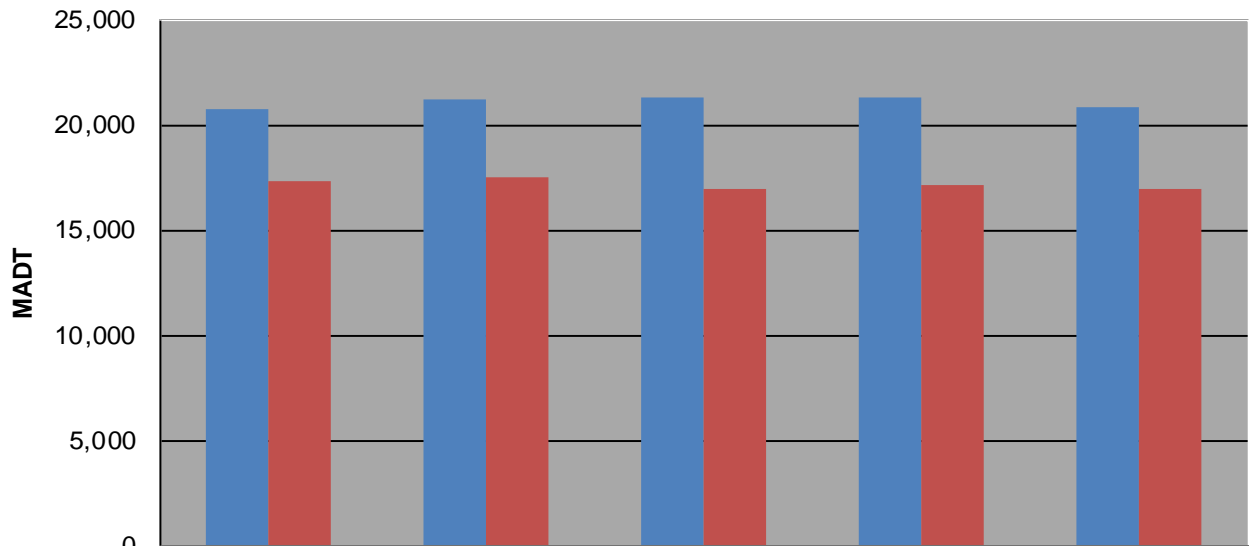

Weekday/Weekend Monthly Average Daily Traffic ('14-'18)

	Jan-14	Jan-15	Jan-16	Jan-17	Jan-18
Weekday	20,762	21,250	21,292	21,284	20,810
Weekend	17,372	17,526	16,948	17,194	16,944