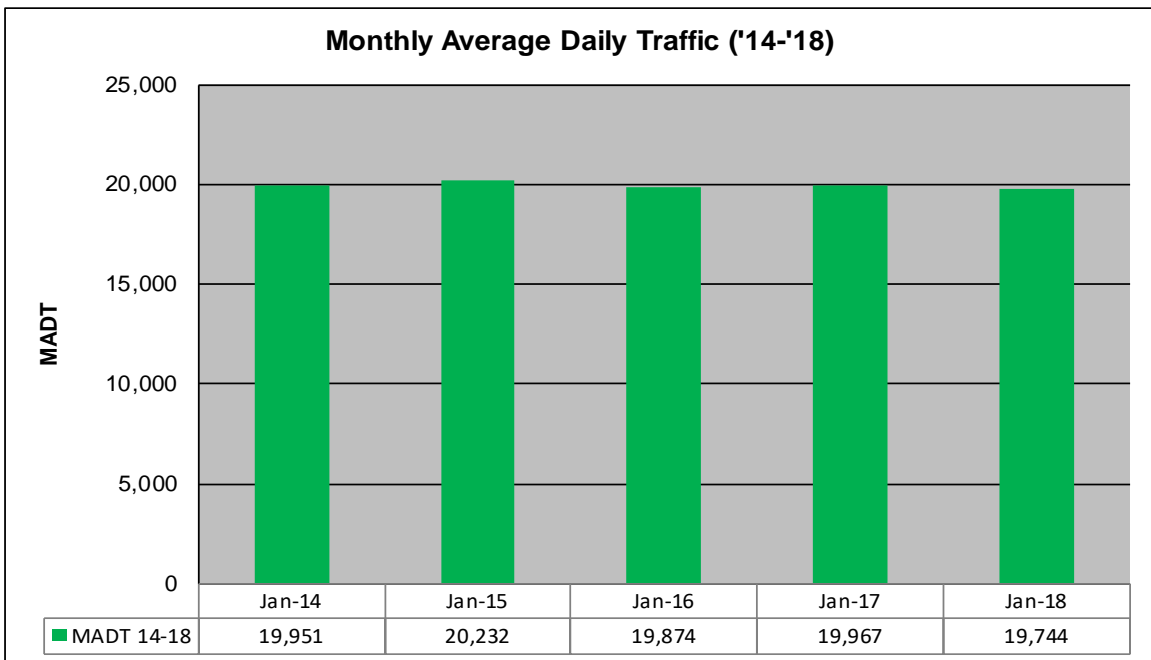

MONTHLY REPORT, STATION NO. 425 (ATR)

JANUARY 2018

| | | |
|--|----------------------|-------------------------------------|
| Station Measurement: VOLUME/SPEED/CLASS | | |
| Route: CSAH 32 | Route Direction: E/W | Lanes: 4 |
| County: Dakota | Closest City: Eagan | |
| Functional Class: Urban Minor Arterial | | |
| Location: W OF MSAS109 (JOHNNY CAKE RIDGE RD) IN EAGAN | | |
| Ref Post: 004+00.840 | True Mile: 4.84 | Sequence No. 9896 |
| Volume: 612,071 | | MADT: 19,744 |
| Weekday (M-F) MADT: 20,810 | | Weekend (Sa-Su) MADT: 16,944 |

Weekday (WD)/Weekend (WE) Monthly Average Daily Traffic

| | Jan | Feb | Mar | Apr | May | Jun | Jul | Aug | Sep | Oct | Nov | Dec |
|--------|--------|--------|--------|--------|--------|--------|--------|--------|--------|--------|--------|--------|
| '14 WD | 20,762 | 21,426 | 22,088 | 23,294 | 23,806 | 24,546 | 24,316 | 24,682 | 23,674 | 23,566 | 21,896 | 21,736 |
| '14 WE | 17,372 | 17,518 | 17,918 | 19,050 | 20,584 | 19,672 | 18,602 | 18,714 | 19,688 | 18,948 | 17,780 | 17,814 |
| '15 WD | 21,250 | 21,858 | 21,864 | 23,612 | 24,644 | 24,790 | 24,978 | 24,506 | 23,568 | 23,608 | 22,120 | 21,874 |
| '15 WE | 17,526 | 18,080 | 17,742 | 19,576 | 20,460 | 20,344 | 18,774 | 19,188 | 19,162 | 19,162 | 18,028 | 17,958 |
| '16 WD | 21,292 | 21,338 | 21,932 | 23,918 | 26,236 | 26,764 | 25,100 | 25,378 | 24,024 | 24,010 | 22,926 | 22,556 |
| '16 WE | 16,948 | 17,838 | 18,050 | 19,642 | 21,854 | 22,162 | 19,592 | 19,650 | 19,130 | 19,206 | 18,456 | 16,140 |
| '17 WD | 21,284 | 21,806 | 22,082 | 24,104 | 25,754 | 26,734 | 25,016 | 24,960 | 24,246 | 23,918 | 22,870 | 21,982 |
| '17 WE | 17,194 | 17,736 | 17,724 | 19,252 | 20,528 | 20,736 | 19,486 | 18,886 | 19,054 | 18,202 | 17,882 | 17,842 |
| '18 WD | 20,810 | | | | | | | | | | | |
| '18 WE | 16,944 | | | | | | | | | | | |