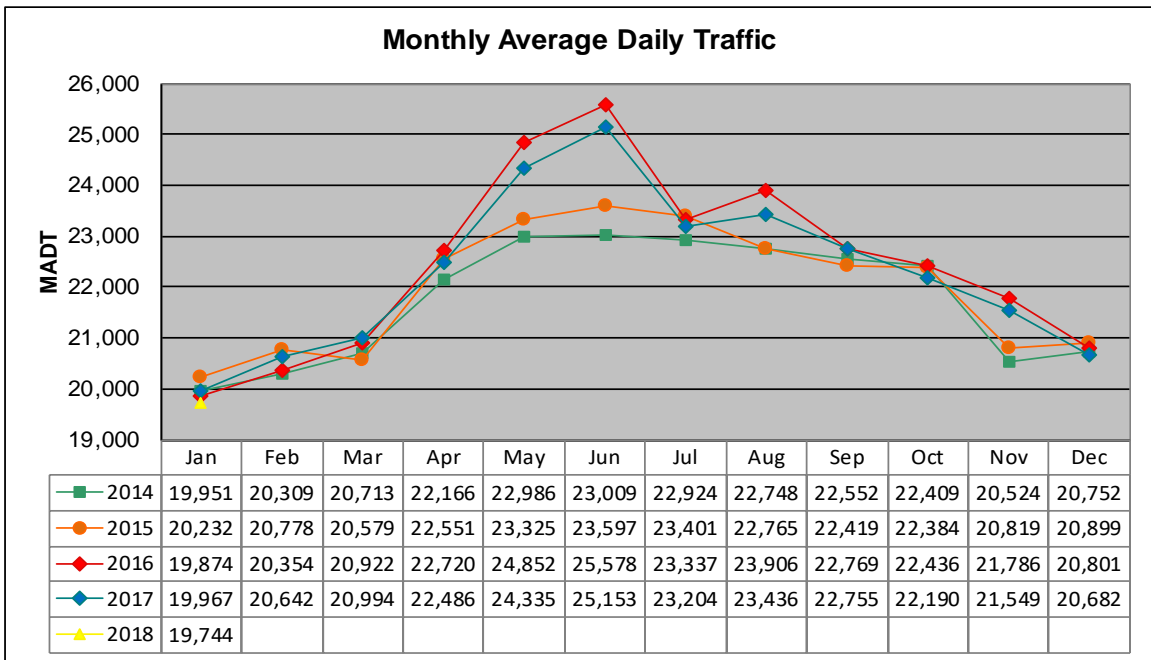

MONTHLY REPORT, STATION NO. 425 (ATR)

JANUARY 2018

| | | |
|--|----------------------|-------------------------------------|
| Station Measurement: VOLUME/SPEED/CLASS | | |
| Route: CSAH 32 | Route Direction: E/W | Lanes: 4 |
| County: Dakota | Closest City: Eagan | |
| Functional Class: Urban Minor Arterial | | |
| Location: W OF MSAS109 (JOHNNY CAKE RIDGE RD) IN EAGAN | | |
| Ref Post: 004+00.840 | True Mile: 4.84 | Sequence No. 9896 |
| Volume: 612,071 | | MADT: 19,744 |
| Weekday (M-F) MADT: 20,810 | | Weekend (Sa-Su) MADT: 16,944 |

Weekday (WD)/Weekend (WE) Monthly Average Daily Traffic

| | Jan | Feb | Mar | Apr | May | Jun | Jul | Aug | Sep | Oct | Nov | Dec |
|--------|--------|--------|--------|--------|--------|--------|--------|--------|--------|--------|--------|--------|
| '14 WD | 20,762 | 21,426 | 22,088 | 23,294 | 23,806 | 24,546 | 24,316 | 24,682 | 23,674 | 23,566 | 21,896 | 21,736 |
| '14 WE | 17,372 | 17,518 | 17,918 | 19,050 | 20,584 | 19,672 | 18,602 | 18,714 | 19,688 | 18,948 | 17,780 | 17,814 |
| '15 WD | 21,250 | 21,858 | 21,864 | 23,612 | 24,644 | 24,790 | 24,978 | 24,506 | 23,568 | 23,608 | 22,120 | 21,874 |
| '15 WE | 17,526 | 18,080 | 17,742 | 19,576 | 20,460 | 20,344 | 18,774 | 19,188 | 19,162 | 19,162 | 18,028 | 17,958 |
| '16 WD | 21,292 | 21,338 | 21,932 | 23,918 | 26,236 | 26,764 | 25,100 | 25,378 | 24,024 | 24,010 | 22,926 | 22,556 |
| '16 WE | 16,948 | 17,838 | 18,050 | 19,642 | 21,854 | 22,162 | 19,592 | 19,650 | 19,130 | 19,206 | 18,456 | 16,140 |
| '17 WD | 21,284 | 21,806 | 22,082 | 24,104 | 25,754 | 26,734 | 25,016 | 24,960 | 24,246 | 23,918 | 22,870 | 21,982 |
| '17 WE | 17,194 | 17,736 | 17,724 | 19,252 | 20,528 | 20,736 | 19,486 | 18,886 | 19,054 | 18,202 | 17,882 | 17,842 |
| '18 WD | 20,810 | | | | | | | | | | | |
| '18 WE | 16,944 | | | | | | | | | | | |