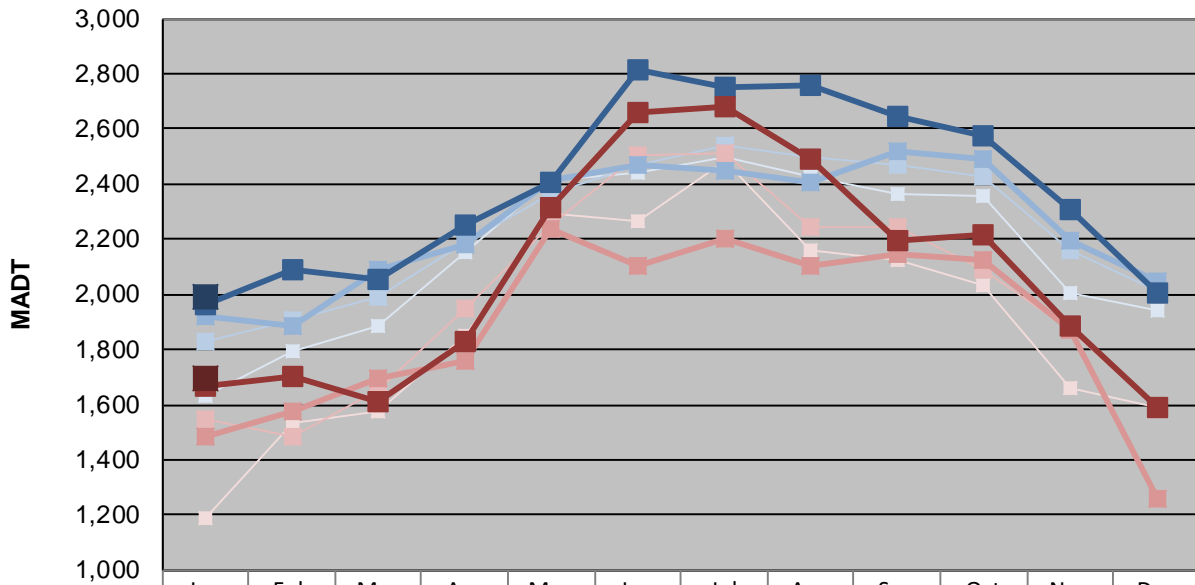

MONTHLY REPORT, STATION NO. 179 (ATR)

JANUARY 2018

| | | |
|--|----------------------|------------------------------------|
| Station Measurement: VOLUME/SPEED/CLASS | | |
| Route: TH 59 | Route Direction: N/S | Lanes: 2 |
| County: Lyon | Closest City: Garvin | |
| Functional Class: Rural Principal Arterial - Other | | |
| Location: AT CSAH14 (110TH ST), E OF GARVIN | | |
| Ref Post: 056+00.631 | True Mile: 54.394 | Sequence No. 6746 |
| Volume: 59,016 | | MADT: 1,904 |
| Weekday (M-F) MADT: 1,992 | | Weekend (Sa-Su) MADT: 1,694 |

Weekday (WD)/Weekend (WE) Monthly Average Daily Traffic

| | Jan | Feb | Mar | Apr | May | Jun | Jul | Aug | Sep | Oct | Nov | Dec |
|--------|-------|-------|-------|-------|-------|-------|-------|-------|-------|-------|-------|-------|
| '14 WD | 1,632 | 1,796 | 1,886 | 2,150 | 2,410 | 2,444 | 2,496 | 2,428 | 2,366 | 2,354 | 2,008 | 1,940 |
| '14 WE | 1,186 | 1,530 | 1,576 | 1,852 | 2,290 | 2,268 | 2,484 | 2,162 | 2,122 | 2,034 | 1,662 | 1,588 |
| '15 WD | 1,828 | 1,906 | 1,992 | 2,190 | 2,364 | 2,472 | 2,540 | 2,496 | 2,470 | 2,430 | 2,158 | 2,012 |
| '15 WE | 1,548 | 1,486 | 1,650 | 1,948 | 2,250 | 2,502 | 2,512 | 2,244 | 2,246 | 2,086 | 1,870 | 1,580 |
| '16 WD | 1,922 | 1,882 | 2,088 | 2,184 | 2,412 | 2,468 | 2,450 | 2,408 | 2,520 | 2,492 | 2,196 | 2,044 |
| '16 WE | 1,482 | 1,574 | 1,696 | 1,758 | 2,240 | 2,100 | 2,204 | 2,102 | 2,146 | 2,122 | 1,870 | 1,258 |
| '17 WD | 1,966 | 2,086 | 2,052 | 2,248 | 2,408 | 2,812 | 2,750 | 2,758 | 2,644 | 2,578 | 2,308 | 2,004 |
| '17 WE | 1,666 | 1,704 | 1,608 | 1,828 | 2,316 | 2,658 | 2,682 | 2,488 | 2,194 | 2,218 | 1,886 | 1,588 |
| '18 WD | 1,992 | | | | | | | | | | | |
| '18 WE | 1,694 | | | | | | | | | | | |