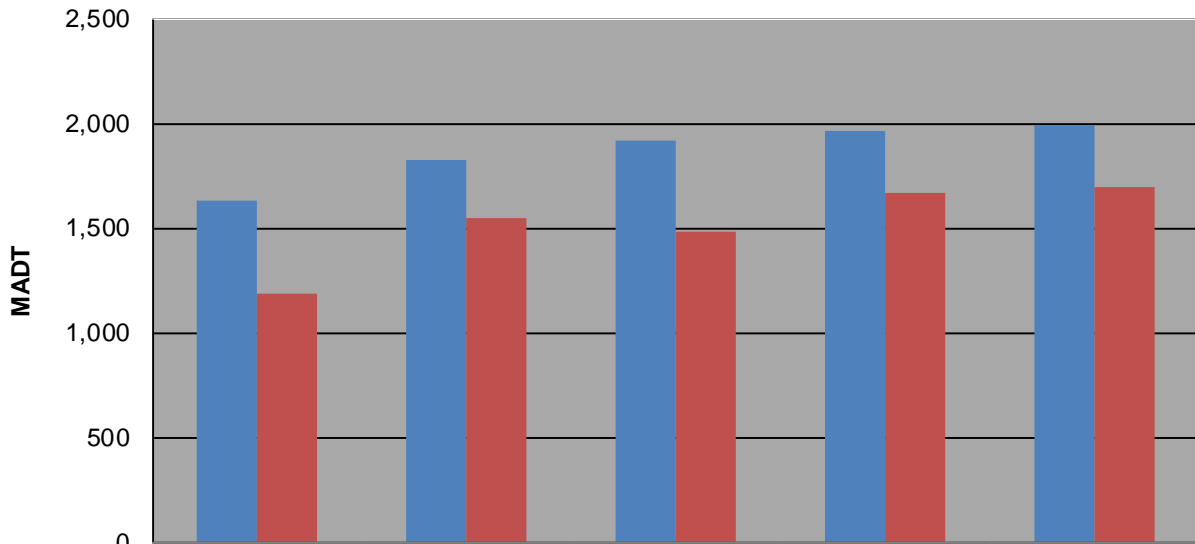

Weekday/Weekend Monthly Average Daily Traffic ('14-'18)

	Jan-14	Jan-15	Jan-16	Jan-17	Jan-18
Weekday	1,632	1,828	1,922	1,966	1,992
Weekend	1,186	1,548	1,482	1,666	1,694