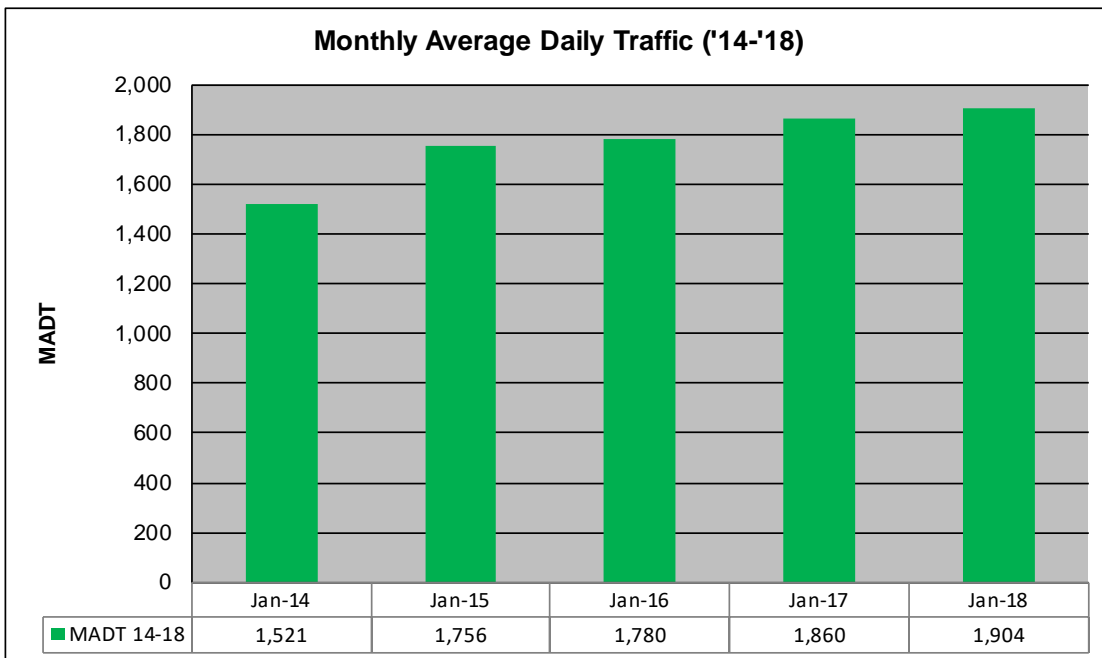

MONTHLY REPORT, STATION NO. 179 (ATR)

JANUARY 2018

| | | |
|--|----------------------|------------------------------------|
| Station Measurement: VOLUME/SPEED/CLASS | | |
| Route: TH 59 | Route Direction: N/S | Lanes: 2 |
| County: Lyon | Closest City: Garvin | |
| Functional Class: Rural Principal Arterial - Other | | |
| Location: AT CSAH14 (110TH ST), E OF GARVIN | | |
| Ref Post: 056+00.631 | True Mile: 54.394 | Sequence No. 6746 |
| Volume: 59,016 | | MADT: 1,904 |
| Weekday (M-F) MADT: 1,992 | | Weekend (Sa-Su) MADT: 1,694 |

Weekday (WD)/Weekend (WE) Monthly Average Daily Traffic

| | Jan | Feb | Mar | Apr | May | Jun | Jul | Aug | Sep | Oct | Nov | Dec |
|--------|-------|-------|-------|-------|-------|-------|-------|-------|-------|-------|-------|-------|
| '14 WD | 1,632 | 1,796 | 1,886 | 2,150 | 2,410 | 2,444 | 2,496 | 2,428 | 2,366 | 2,354 | 2,008 | 1,940 |
| '14 WE | 1,186 | 1,530 | 1,576 | 1,852 | 2,290 | 2,268 | 2,484 | 2,162 | 2,122 | 2,034 | 1,662 | 1,588 |
| '15 WD | 1,828 | 1,906 | 1,992 | 2,190 | 2,364 | 2,472 | 2,540 | 2,496 | 2,470 | 2,430 | 2,158 | 2,012 |
| '15 WE | 1,548 | 1,486 | 1,650 | 1,948 | 2,250 | 2,502 | 2,512 | 2,244 | 2,246 | 2,086 | 1,870 | 1,580 |
| '16 WD | 1,922 | 1,882 | 2,088 | 2,184 | 2,412 | 2,468 | 2,450 | 2,408 | 2,520 | 2,492 | 2,196 | 2,044 |
| '16 WE | 1,482 | 1,574 | 1,696 | 1,758 | 2,240 | 2,100 | 2,204 | 2,102 | 2,146 | 2,122 | 1,870 | 1,258 |
| '17 WD | 1,966 | 2,086 | 2,052 | 2,248 | 2,408 | 2,812 | 2,750 | 2,758 | 2,644 | 2,578 | 2,308 | 2,004 |
| '17 WE | 1,666 | 1,704 | 1,608 | 1,828 | 2,316 | 2,658 | 2,682 | 2,488 | 2,194 | 2,218 | 1,886 | 1,588 |
| '18 WD | 1,992 | | | | | | | | | | | |
| '18 WE | 1,694 | | | | | | | | | | | |