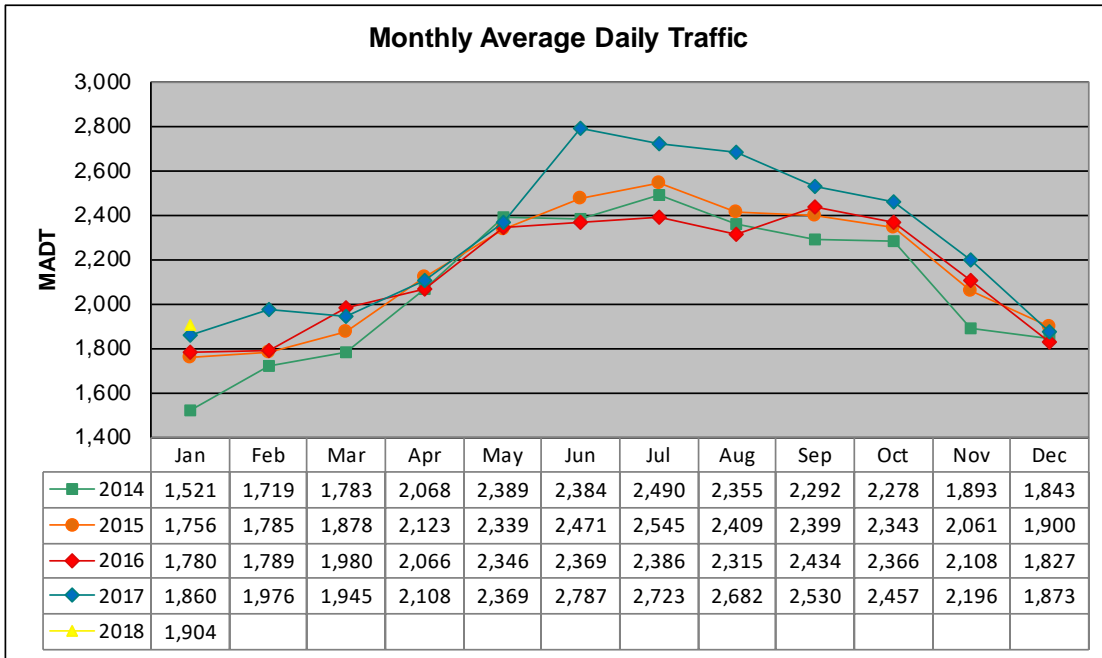

MONTHLY REPORT, STATION NO. 179 (ATR)

JANUARY 2018

| | | |
|--|----------------------|------------------------------------|
| Station Measurement: VOLUME/SPEED/CLASS | | |
| Route: TH 59 | Route Direction: N/S | Lanes: 2 |
| County: Lyon | Closest City: Garvin | |
| Functional Class: Rural Principal Arterial - Other | | |
| Location: AT CSAH14 (110TH ST), E OF GARVIN | | |
| Ref Post: 056+00.631 | True Mile: 54.394 | Sequence No. 6746 |
| Volume: 59,016 | | MADT: 1,904 |
| Weekday (M-F) MADT: 1,992 | | Weekend (Sa-Su) MADT: 1,694 |

Weekday (WD)/Weekend (WE) Monthly Average Daily Traffic

| | Jan | Feb | Mar | Apr | May | Jun | Jul | Aug | Sep | Oct | Nov | Dec |
|--------|-------|-------|-------|-------|-------|-------|-------|-------|-------|-------|-------|-------|
| '14 WD | 1,632 | 1,796 | 1,886 | 2,150 | 2,410 | 2,444 | 2,496 | 2,428 | 2,366 | 2,354 | 2,008 | 1,940 |
| '14 WE | 1,186 | 1,530 | 1,576 | 1,852 | 2,290 | 2,268 | 2,484 | 2,162 | 2,122 | 2,034 | 1,662 | 1,588 |
| '15 WD | 1,828 | 1,906 | 1,992 | 2,190 | 2,364 | 2,472 | 2,540 | 2,496 | 2,470 | 2,430 | 2,158 | 2,012 |
| '15 WE | 1,548 | 1,486 | 1,650 | 1,948 | 2,250 | 2,502 | 2,512 | 2,244 | 2,246 | 2,086 | 1,870 | 1,580 |
| '16 WD | 1,922 | 1,882 | 2,088 | 2,184 | 2,412 | 2,468 | 2,450 | 2,408 | 2,520 | 2,492 | 2,196 | 2,044 |
| '16 WE | 1,482 | 1,574 | 1,696 | 1,758 | 2,240 | 2,100 | 2,204 | 2,102 | 2,146 | 2,122 | 1,870 | 1,258 |
| '17 WD | 1,966 | 2,086 | 2,052 | 2,248 | 2,408 | 2,812 | 2,750 | 2,758 | 2,644 | 2,578 | 2,308 | 2,004 |
| '17 WE | 1,666 | 1,704 | 1,608 | 1,828 | 2,316 | 2,658 | 2,682 | 2,488 | 2,194 | 2,218 | 1,886 | 1,588 |
| '18 WD | 1,992 | | | | | | | | | | | |
| '18 WE | 1,694 | | | | | | | | | | | |