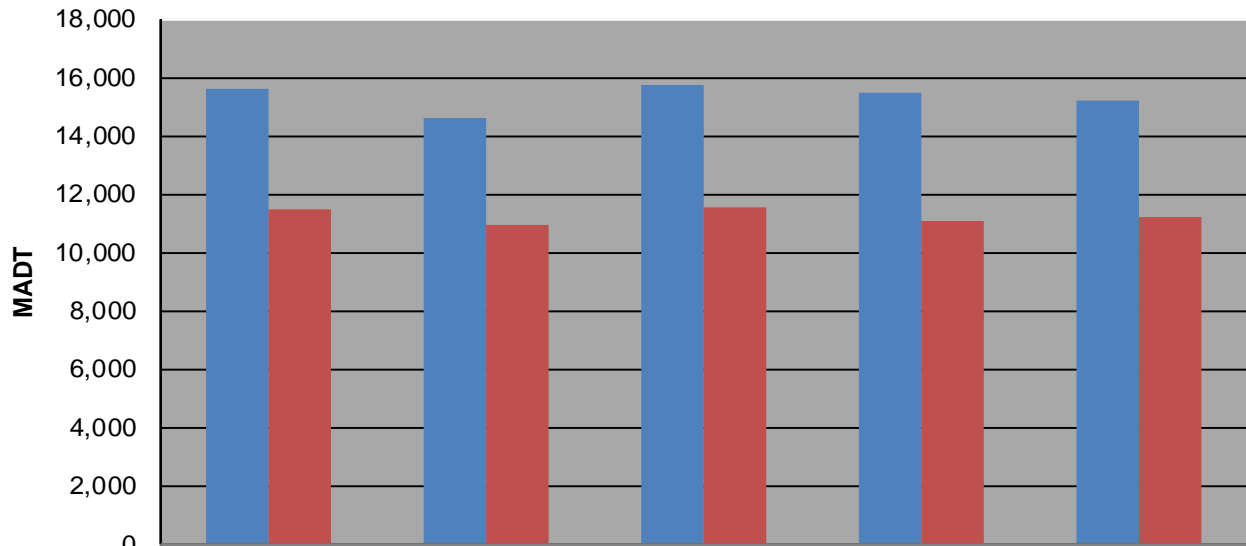

MONTHLY REPORT, STATION NO. 407 (ATR)

JANUARY 2017

Station Measurement: VOLUME/SPEED/CLASS		
Route: CSAH 15	Route Direction: E/W	Lanes: 2
County: Hennepin		Closest City: Orono
Functional Class: Urban Minor Arterial		
Location: NE OF SPATES AVE IN ORONO		
Ref Post: 010+00.900	True Mile: 10.9	Sequence No. 9885
Volume: 432,401		MADT: 13,948
Weekday (M-F) MADT: 15,192		Weekend (Sa-Su) MADT: 11,216

Weekday (WD)/Weekend (WE) Monthly Average Daily Traffic

	Jan	Feb	Mar	Apr	May	Jun	Jul	Aug	Sep	Oct	Nov	Dec
'13 WD	15,604	15,746	15,338	16,246	18,342	20,406	20,698	20,704	18,552	17,808	16,600	15,734
'13 WE	11,498	11,182	11,786	12,696	14,420	16,434	16,172	16,246	14,538	13,074	11,944	12,150
'14 WD	14,604	14,944	15,416	16,836	18,928	20,962	20,612	20,286	18,388	18,170	16,332	16,510
'14 WE	10,974	11,022	11,330	12,896	15,502	16,016	15,806	15,576	14,810	13,374	11,834	12,360
'15 WD	15,718	16,134	16,452	17,300	18,584	20,676	19,950	19,544	18,390	17,974	16,740	16,430
'15 WE	11,562	11,766	12,094	13,540	15,002	16,890	16,182	15,154	14,648	13,274	12,110	12,410
'16 WD	15,500	15,568	16,088	17,416	18,652	20,176	19,712	19,180	17,518	17,892	16,210	16,266
'16 WE	11,070	11,782	12,052	13,354	15,612	16,936	15,886	15,280	14,324	13,034	11,858	10,864
'17 WD	15,192											
'17 WE	11,216											

Note: 'Weekday' defined as Monday-Friday, 'Weekend' defined as Saturday-Sunday

Weekday/Weekend Monthly Average Daily Traffic ('13-'17)

Weekday	15,604	14,604	15,718	15,500	15,192
Weekend	11,498	10,974	11,562	11,070	11,216