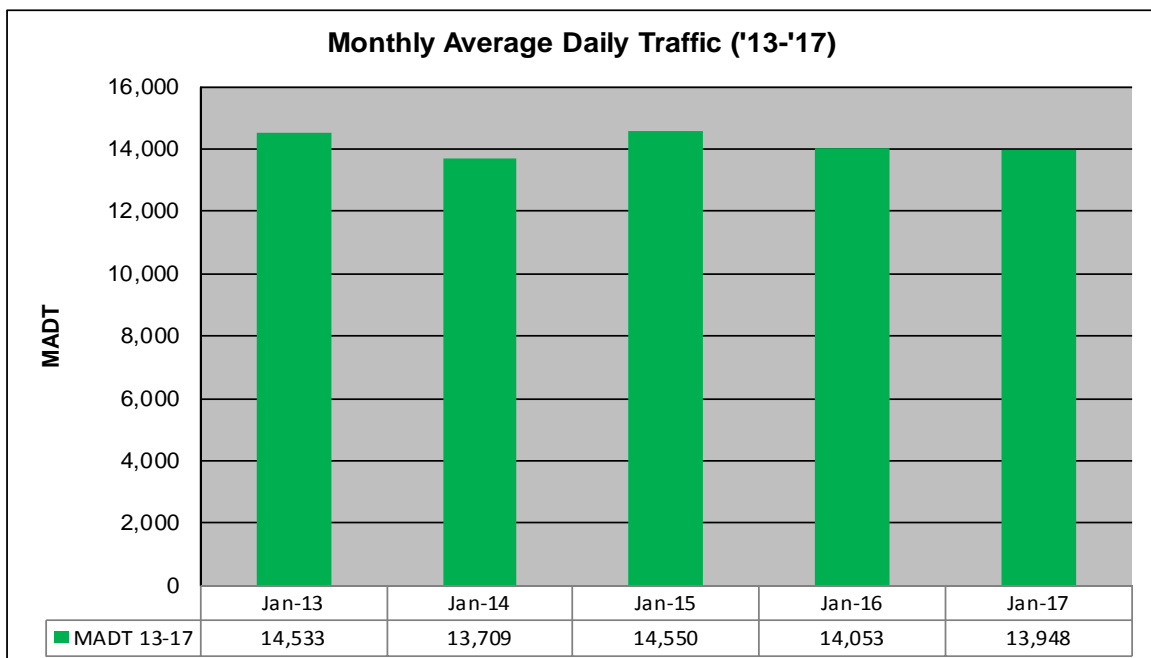

MONTHLY REPORT, STATION NO. 407 (ATR)

JANUARY 2017

Station Measurement: VOLUME/SPEED/CLASS		
Route: CSAH 15	Route Direction: E/W	Lanes: 2
County: Hennepin		Closest City: Orono
Functional Class: Urban Minor Arterial		
Location: NE OF SPATES AVE IN ORONO		
Ref Post: 010+00.900	True Mile: 10.9	Sequence No. 9885
Volume: 432,401		MADT: 13,948
Weekday (M-F) MADT: 15,192		Weekend (Sa-Su) MADT: 11,216

Weekday (WD)/Weekend (WE) Monthly Average Daily Traffic

	Jan	Feb	Mar	Apr	May	Jun	Jul	Aug	Sep	Oct	Nov	Dec
'13 WD	15,604	15,746	15,338	16,246	18,342	20,406	20,698	20,704	18,552	17,808	16,600	15,734
'13 WE	11,498	11,182	11,786	12,696	14,420	16,434	16,172	16,246	14,538	13,074	11,944	12,150
'14 WD	14,604	14,944	15,416	16,836	18,928	20,962	20,612	20,286	18,388	18,170	16,332	16,510
'14 WE	10,974	11,022	11,330	12,896	15,502	16,016	15,806	15,576	14,810	13,374	11,834	12,360
'15 WD	15,718	16,134	16,452	17,300	18,584	20,676	19,950	19,544	18,390	17,974	16,740	16,430
'15 WE	11,562	11,766	12,094	13,540	15,002	16,890	16,182	15,154	14,648	13,274	12,110	12,410
'16 WD	15,500	15,568	16,088	17,416	18,652	20,176	19,712	19,180	17,518	17,892	16,210	16,266
'16 WE	11,070	11,782	12,052	13,354	15,612	16,936	15,886	15,280	14,324	13,034	11,858	10,864
'17 WD	15,192											
'17 WE	11,216											

Note: 'Weekday' defined as Monday-Friday, 'Weekend' defined as Saturday-Sunday

Weekday/Weekend Monthly Average Daily Traffic ('13-'17)

Weekday	15,604	14,604	15,718	15,500	15,192
Weekend	11,498	10,974	11,562	11,070	11,216