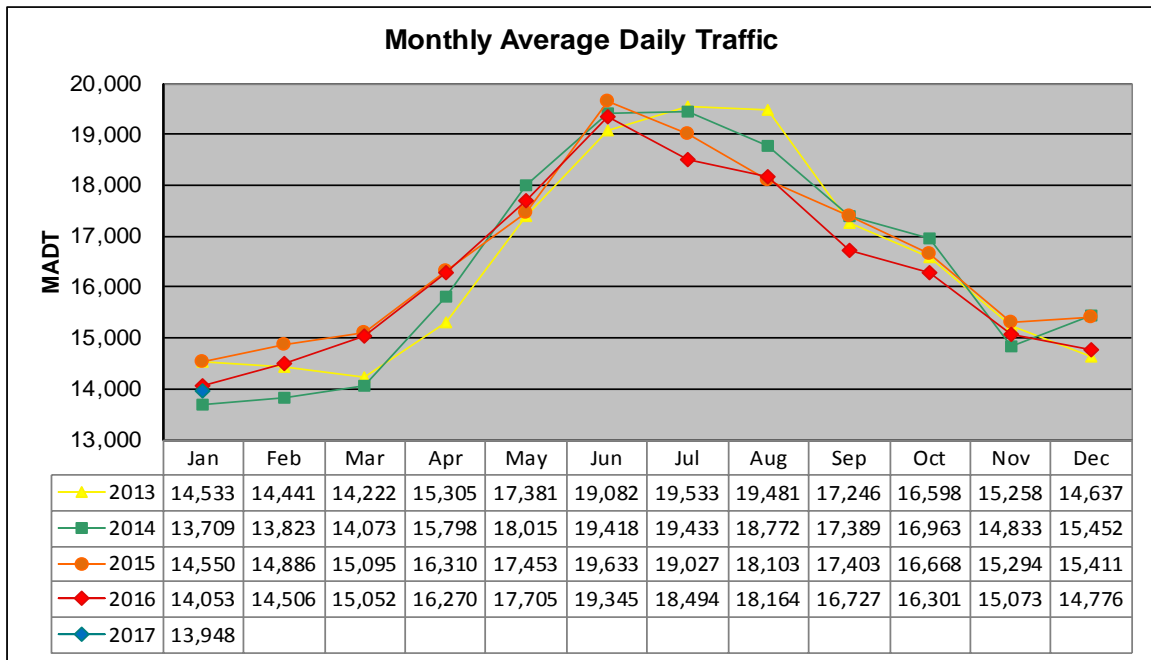

MONTHLY REPORT, STATION NO. 407 (ATR)

JANUARY 2017

Station Measurement: VOLUME/SPEED/CLASS		
Route: CSAH 15	Route Direction: E/W	Lanes: 2
County: Hennepin		Closest City: Orono
Functional Class: Urban Minor Arterial		
Location: NE OF SPATES AVE IN ORONO		
Ref Post: 010+00.900	True Mile: 10.9	Sequence No. 9885
Volume: 432,401		MADT: 13,948
Weekday (M-F) MADT: 15,192		Weekend (Sa-Su) MADT: 11,216

Weekday (WD)/Weekend (WE) Monthly Average Daily Traffic

	Jan	Feb	Mar	Apr	May	Jun	Jul	Aug	Sep	Oct	Nov	Dec
'13 WD	15,604	15,746	15,338	16,246	18,342	20,406	20,698	20,704	18,552	17,808	16,600	15,734
'13 WE	11,498	11,182	11,786	12,696	14,420	16,434	16,172	16,246	14,538	13,074	11,944	12,150
'14 WD	14,604	14,944	15,416	16,836	18,928	20,962	20,612	20,286	18,388	18,170	16,332	16,510
'14 WE	10,974	11,022	11,330	12,896	15,502	16,016	15,806	15,576	14,810	13,374	11,834	12,360
'15 WD	15,718	16,134	16,452	17,300	18,584	20,676	19,950	19,544	18,390	17,974	16,740	16,430
'15 WE	11,562	11,766	12,094	13,540	15,002	16,890	16,182	15,154	14,648	13,274	12,110	12,410
'16 WD	15,500	15,568	16,088	17,416	18,652	20,176	19,712	19,180	17,518	17,892	16,210	16,266
'16 WE	11,070	11,782	12,052	13,354	15,612	16,936	15,886	15,280	14,324	13,034	11,858	10,864
'17 WD	15,192											
'17 WE	11,216											

Note: 'Weekday' defined as Monday-Friday, 'Weekend' defined as Saturday-Sunday

Weekday/Weekend Monthly Average Daily Traffic ('13-'17)

Weekday	15,604	14,604	15,718	15,500	15,192
Weekend	11,498	10,974	11,562	11,070	11,216