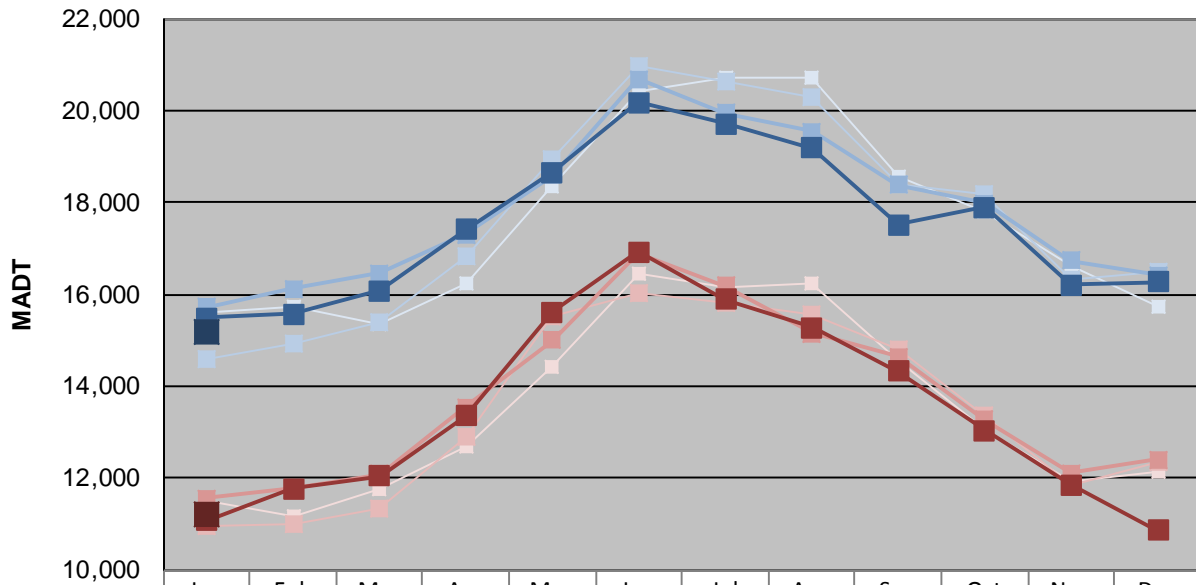

MONTHLY REPORT, STATION NO. 407 (ATR)

JANUARY 2017

Station Measurement: VOLUME/SPEED/CLASS		
Route: CSAH 15	Route Direction: E/W	Lanes: 2
County: Hennepin		Closest City: Orono
Functional Class: Urban Minor Arterial		
Location: NE OF SPATES AVE IN ORONO		
Ref Post: 010+00.900	True Mile: 10.9	Sequence No. 9885
Volume: 432,401		MADT: 13,948
Weekday (M-F) MADT: 15,192		Weekend (Sa-Su) MADT: 11,216

Weekday (WD)/Weekend (WE) Monthly Average Daily Traffic

	Jan	Feb	Mar	Apr	May	Jun	Jul	Aug	Sep	Oct	Nov	Dec
'13 WD	15,604	15,746	15,338	16,246	18,342	20,406	20,698	20,704	18,552	17,808	16,600	15,734
'13 WE	11,498	11,182	11,786	12,696	14,420	16,434	16,172	16,246	14,538	13,074	11,944	12,150
'14 WD	14,604	14,944	15,416	16,836	18,928	20,962	20,612	20,286	18,388	18,170	16,332	16,510
'14 WE	10,974	11,022	11,330	12,896	15,502	16,016	15,806	15,576	14,810	13,374	11,834	12,360
'15 WD	15,718	16,134	16,452	17,300	18,584	20,676	19,950	19,544	18,390	17,974	16,740	16,430
'15 WE	11,562	11,766	12,094	13,540	15,002	16,890	16,182	15,154	14,648	13,274	12,110	12,410
'16 WD	15,500	15,568	16,088	17,416	18,652	20,176	19,712	19,180	17,518	17,892	16,210	16,266
'16 WE	11,070	11,782	12,052	13,354	15,612	16,936	15,886	15,280	14,324	13,034	11,858	10,864
'17 WD	15,192											
'17 WE	11,216											

Note: 'Weekday' defined as Monday-Friday, 'Weekend' defined as Saturday-Sunday

Weekday/Weekend Monthly Average Daily Traffic ('13-'17)

Weekday	15,604	14,604	15,718	15,500	15,192
Weekend	11,498	10,974	11,562	11,070	11,216