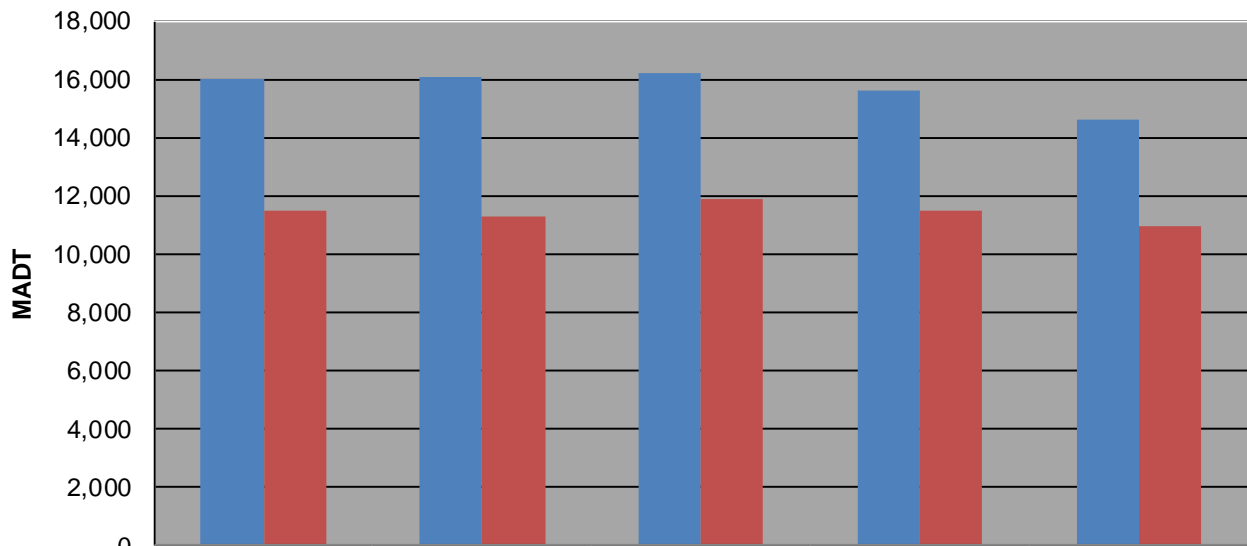

MONTHLY REPORT, STATION NO. 407 (ATR)

JANUARY 2014

Station Measurement: VOLUME/SPEED/CLASS		
Route: CSAH 15	Route Direction: E/W	Lanes: 2
County: Hennepin	Closest City: Orono	
Functional Class: Urban Minor Arterial		
Location: NE OF SPATES AVE IN ORONO		
Ref Post: 010+00.900	True Mile: 10.9	Sequence No. 9885
Volume: 424,977		MADT: 13,709
Weekday (M-F) MADT: 14,604		Weekend (Sa-Su) MADT: 10,974

Weekday (WD)/Weekend (WE) Monthly Average Daily Traffic

	Jan	Feb	Mar	Apr	May	Jun	Jul	Aug	Sep	Oct	Nov	Dec
'10 WD	16,026	15,968	16,572	18,482	19,734	20,990	21,218	20,780	18,770	18,540	16,964	16,848
'10 WE	11,450	12,202	12,456	14,306	16,084	16,776	16,896	16,514	14,662	13,716	11,594	11,094
'11 WD	16,094	15,990	16,016	17,736	19,222	21,246	21,284	20,778	18,822	18,390	17,384	17,626
'11 WE	11,250	11,448	11,800	13,326	14,620	17,324	17,366	16,368	14,596	13,674	12,058	13,020
'12 WD	16,232	16,242	16,702	18,208	19,608	21,334	21,012	20,308	18,298	18,156	16,944	16,332
'12 WE	11,878	12,378	12,576	13,650	15,618	17,864	16,994	15,742	14,728	13,478	12,232	11,982
'13 WD	15,604	15,746	15,338	16,246	18,342	20,406	20,698	20,704	18,552	17,808	16,600	15,734
'13 WE	11,498	11,182	11,786	12,696	14,420	16,434	16,172	16,246	14,538	13,074	11,944	12,150
'14 WD	14,604											
'14 WE	10,974											

Note: 'Weekday' defined as Monday-Friday, 'Weekend' defined as Saturday-Sunday

Weekday/Weekend Monthly Average Daily Traffic ('10-'14)

	Jan-10	Jan-11	Jan-12	Jan-13	Jan-14
Weekday	16,026	16,094	16,232	15,604	14,604
Weekend	11,450	11,250	11,878	11,498	10,974