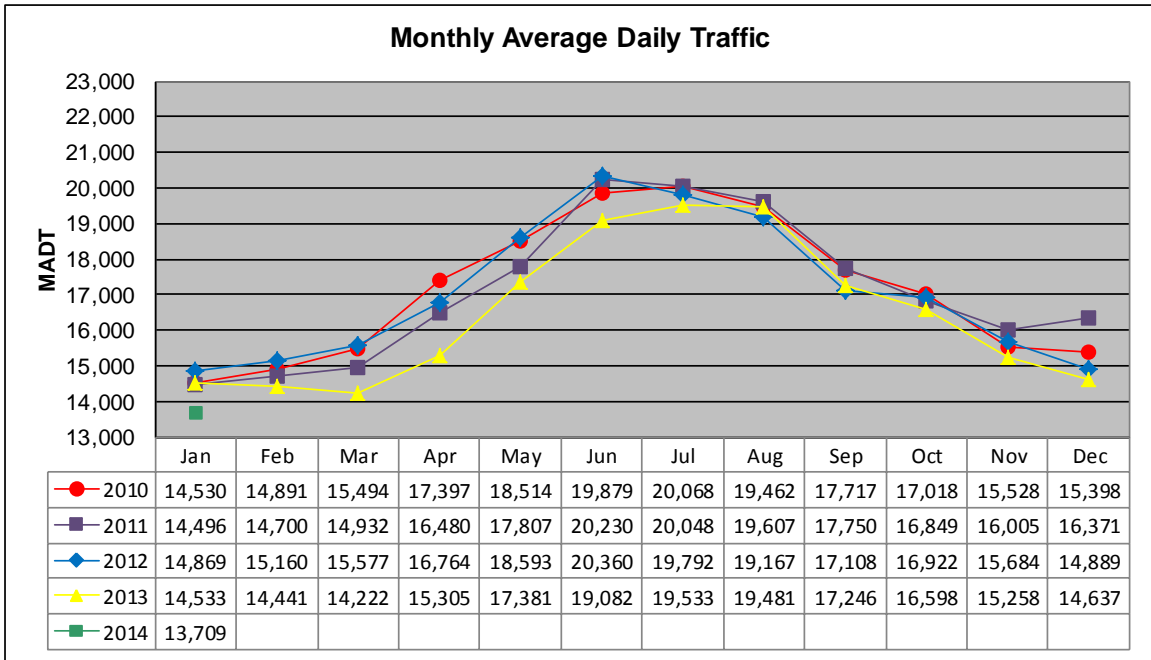

MONTHLY REPORT, STATION NO. 407 (ATR)

JANUARY 2014

Station Measurement: VOLUME/SPEED/CLASS		
Route: CSAH 15	Route Direction: E/W	Lanes: 2
County: Hennepin	Closest City: Orono	
Functional Class: Urban Minor Arterial		
Location: NE OF SPATES AVE IN ORONO		
Ref Post: 010+00.900	True Mile: 10.9	Sequence No. 9885
Volume: 424,977		MADT: 13,709
Weekday (M-F) MADT: 14,604		Weekend (Sa-Su) MADT: 10,974

Weekday (WD)/Weekend (WE) Monthly Average Daily Traffic

	Jan	Feb	Mar	Apr	May	Jun	Jul	Aug	Sep	Oct	Nov	Dec
'10 WD	16,026	15,968	16,572	18,482	19,734	20,990	21,218	20,780	18,770	18,540	16,964	16,848
'10 WE	11,450	12,202	12,456	14,306	16,084	16,776	16,896	16,514	14,662	13,716	11,594	11,094
'11 WD	16,094	15,990	16,016	17,736	19,222	21,246	21,284	20,778	18,822	18,390	17,384	17,626
'11 WE	11,250	11,448	11,800	13,326	14,620	17,324	17,366	16,368	14,596	13,674	12,058	13,020
'12 WD	16,232	16,242	16,702	18,208	19,608	21,334	21,012	20,308	18,298	18,156	16,944	16,332
'12 WE	11,878	12,378	12,576	13,650	15,618	17,864	16,994	15,742	14,728	13,478	12,232	11,982
'13 WD	15,604	15,746	15,338	16,246	18,342	20,406	20,698	20,704	18,552	17,808	16,600	15,734
'13 WE	11,498	11,182	11,786	12,696	14,420	16,434	16,172	16,246	14,538	13,074	11,944	12,150
'14 WD	14,604											
'14 WE	10,974											

Note: 'Weekday' defined as Monday-Friday, 'Weekend' defined as Saturday-Sunday

Weekday/Weekend Monthly Average Daily Traffic ('10-'14)

	Jan-10	Jan-11	Jan-12	Jan-13	Jan-14
Weekday	16,026	16,094	16,232	15,604	14,604
Weekend	11,450	11,250	11,878	11,498	10,974