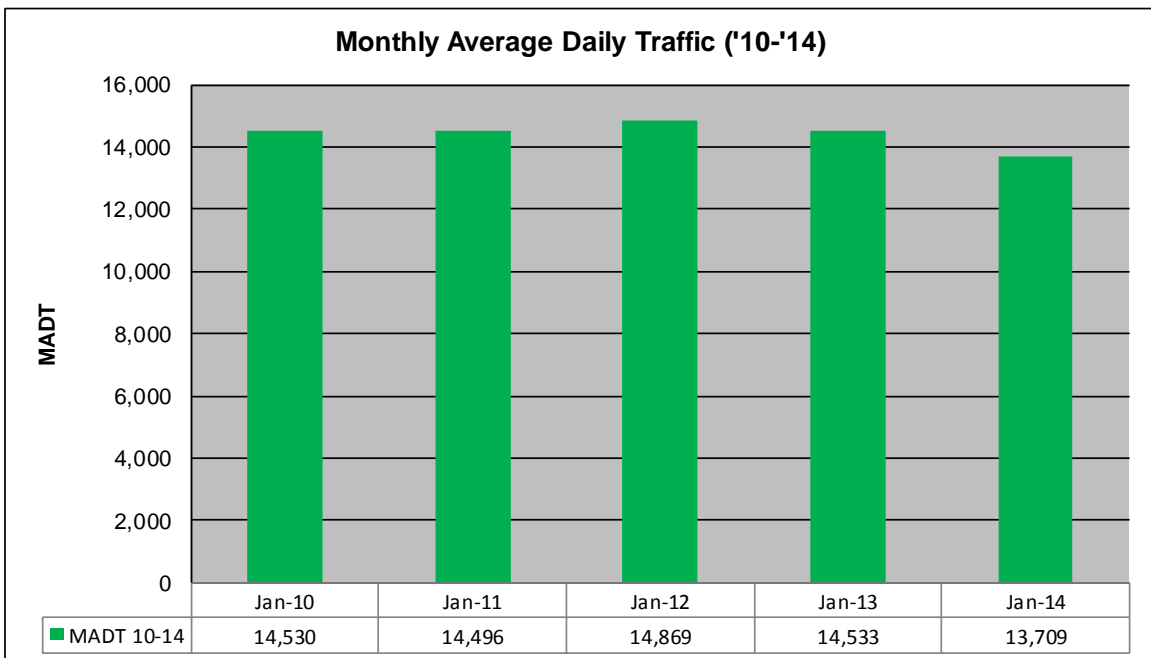

MONTHLY REPORT, STATION NO. 407 (ATR)

JANUARY 2014

Station Measurement: VOLUME/SPEED/CLASS		
Route: CSAH 15	Route Direction: E/W	Lanes: 2
County: Hennepin	Closest City: Orono	
Functional Class: Urban Minor Arterial		
Location: NE OF SPATES AVE IN ORONO		
Ref Post: 010+00.900	True Mile: 10.9	Sequence No. 9885
Volume: 424,977		MADT: 13,709
Weekday (M-F) MADT: 14,604		Weekend (Sa-Su) MADT: 10,974

Weekday (WD)/Weekend (WE) Monthly Average Daily Traffic

	Jan	Feb	Mar	Apr	May	Jun	Jul	Aug	Sep	Oct	Nov	Dec
'10 WD	16,026	15,968	16,572	18,482	19,734	20,990	21,218	20,780	18,770	18,540	16,964	16,848
'10 WE	11,450	12,202	12,456	14,306	16,084	16,776	16,896	16,514	14,662	13,716	11,594	11,094
'11 WD	16,094	15,990	16,016	17,736	19,222	21,246	21,284	20,778	18,822	18,390	17,384	17,626
'11 WE	11,250	11,448	11,800	13,326	14,620	17,324	17,366	16,368	14,596	13,674	12,058	13,020
'12 WD	16,232	16,242	16,702	18,208	19,608	21,334	21,012	20,308	18,298	18,156	16,944	16,332
'12 WE	11,878	12,378	12,576	13,650	15,618	17,864	16,994	15,742	14,728	13,478	12,232	11,982
'13 WD	15,604	15,746	15,338	16,246	18,342	20,406	20,698	20,704	18,552	17,808	16,600	15,734
'13 WE	11,498	11,182	11,786	12,696	14,420	16,434	16,172	16,246	14,538	13,074	11,944	12,150
'14 WD	14,604											
'14 WE	10,974											

Note: 'Weekday' defined as Monday-Friday, 'Weekend' defined as Saturday-Sunday

Weekday/Weekend Monthly Average Daily Traffic ('10-'14)

	Jan-10	Jan-11	Jan-12	Jan-13	Jan-14
Weekday	16,026	16,094	16,232	15,604	14,604
Weekend	11,450	11,250	11,878	11,498	10,974