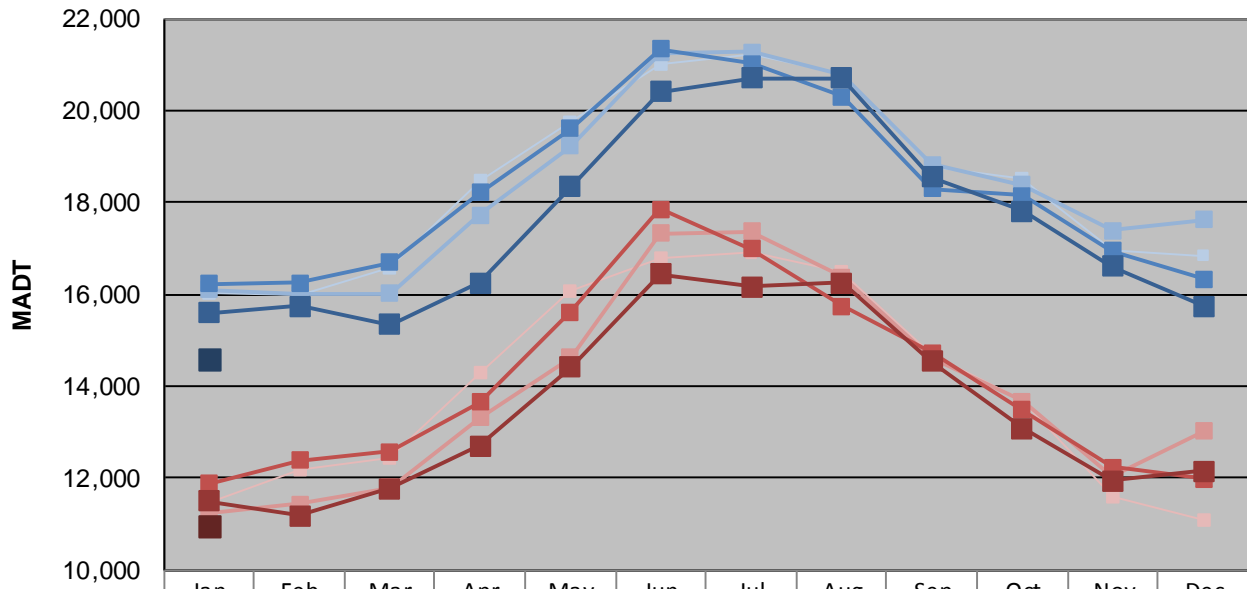

MONTHLY REPORT, STATION NO. 407 (ATR)

JANUARY 2014

Station Measurement: VOLUME/SPEED/CLASS		
Route: CSAH 15	Route Direction: E/W	Lanes: 2
County: Hennepin	Closest City: Orono	
Functional Class: Urban Minor Arterial		
Location: NE OF SPATES AVE IN ORONO		
Ref Post: 010+00.900	True Mile: 10.9	Sequence No. 9885
Volume: 424,977		MADT: 13,709
Weekday (M-F) MADT: 14,604		Weekend (Sa-Su) MADT: 10,974

Weekday (WD)/Weekend (WE) Monthly Average Daily Traffic

	Jan	Feb	Mar	Apr	May	Jun	Jul	Aug	Sep	Oct	Nov	Dec
'10 WD	16,026	15,968	16,572	18,482	19,734	20,990	21,218	20,780	18,770	18,540	16,964	16,848
'10 WE	11,450	12,202	12,456	14,306	16,084	16,776	16,896	16,514	14,662	13,716	11,594	11,094
'11 WD	16,094	15,990	16,016	17,736	19,222	21,246	21,284	20,778	18,822	18,390	17,384	17,626
'11 WE	11,250	11,448	11,800	13,326	14,620	17,324	17,366	16,368	14,596	13,674	12,058	13,020
'12 WD	16,232	16,242	16,702	18,208	19,608	21,334	21,012	20,308	18,298	18,156	16,944	16,332
'12 WE	11,878	12,378	12,576	13,650	15,618	17,864	16,994	15,742	14,728	13,478	12,232	11,982
'13 WD	15,604	15,746	15,338	16,246	18,342	20,406	20,698	20,704	18,552	17,808	16,600	15,734
'13 WE	11,498	11,182	11,786	12,696	14,420	16,434	16,172	16,246	14,538	13,074	11,944	12,150
'14 WD	14,604											
'14 WE	10,974											

Note: 'Weekday' defined as Monday-Friday, 'Weekend' defined as Saturday-Sunday

Weekday/Weekend Monthly Average Daily Traffic ('10-'14)

	Jan-10	Jan-11	Jan-12	Jan-13	Jan-14
Weekday	16,026	16,094	16,232	15,604	14,604
Weekend	11,450	11,250	11,878	11,498	10,974