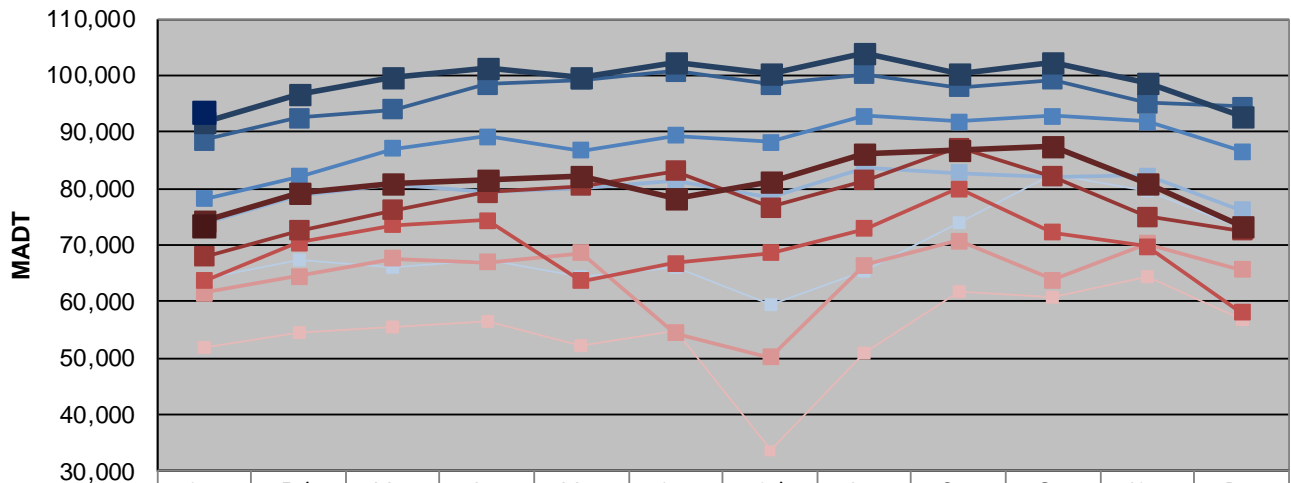

MONTHLY REPORT, STATION NO. 329 (ATR)

JANUARY 2013

Station Measurement: VOLUME		
Route: I-35W	Route Direction: N/S	Lanes: 4
County: Hennepin		Closest City: Minneapolis
Functional Class: Urban Principal Arterial - Interstate		
Location: AT FRANKLIN AVE IN MINNEAPOLIS		
Ref Post: 016+00.680	True Mile: 16.713	Sequence No. 9851
Volume: 2,733,422		MADT: 88,175
Weekday (M-F) MADT: 93,434		Weekend (Sa-Su) MADT: 73,206

Note: Decrease in traffic 2008 due to I-35W bridge collapse and construction on TH 62... Although traffic increased from August 2008 to December 2010, volumes were lower than expected due to construction on I-35W and TH 62

Weekday (WD)/Weekend (WE) Monthly Average Daily Traffic

	Jan	Feb	Mar	Apr	May	Jun	Jul	Aug	Sep	Oct	Nov	Dec
'08 WD	64,032	67,314	66,120	67,232	64,390	65,908	59,580	65,396	73,858	82,598	79,432	73,054
'08 WE	51,788	54,398	55,402	56,508	52,156	54,712	33,592	50,722	61,686	60,640	64,382	56,834
'09 WD	73,624	78,856	80,656	79,486	80,108	81,476	78,416	83,572	82,682	82,000	82,248	76,098
'09 WE	61,414	64,382	67,556	66,998	68,620	54,458	50,160	66,456	70,740	63,792	70,142	65,614
'10 WD	78,096	82,048	86,962	89,154	86,764	89,258	88,106	92,770	91,742	92,876	91,866	86,482
'10 WE	63,564	70,390	73,548	74,326	63,606	66,826	68,514	72,936	79,972	72,130	69,724	58,100
'11 WD	88,592	92,444	93,910	98,328	99,206	100,688	98,396	100,272	97,848	99,206	95,070	94,480
'11 WE	67,902	72,578	76,222	79,264	80,366	83,088	76,702	81,358	87,258	82,124	75,080	72,466
'12 WD	91,808	96,530	99,654	101,172	99,716	102,386	100,406	103,910	100,274	102,284	98,708	92,600
'12 WE	74,406	79,324	80,722	81,398	82,036	78,102	81,100	86,106	86,724	87,338	80,724	73,322
'13 WD	93,434											
'13 WE	73,206											

Note: 'Weekday' defined as Monday-Friday, 'Weekend' defined as Saturday-Sunday

Weekday/Weekend Monthly Average Daily Traffic ('08-'13)

	Jan-08	Jan-09	Jan-10	Jan-11	Jan-12	Jan-13
Weekday	64,032	73,624	78,096	88,592	91,808	93,434
Weekend	51,788	61,414	63,564	67,902	74,406	73,206