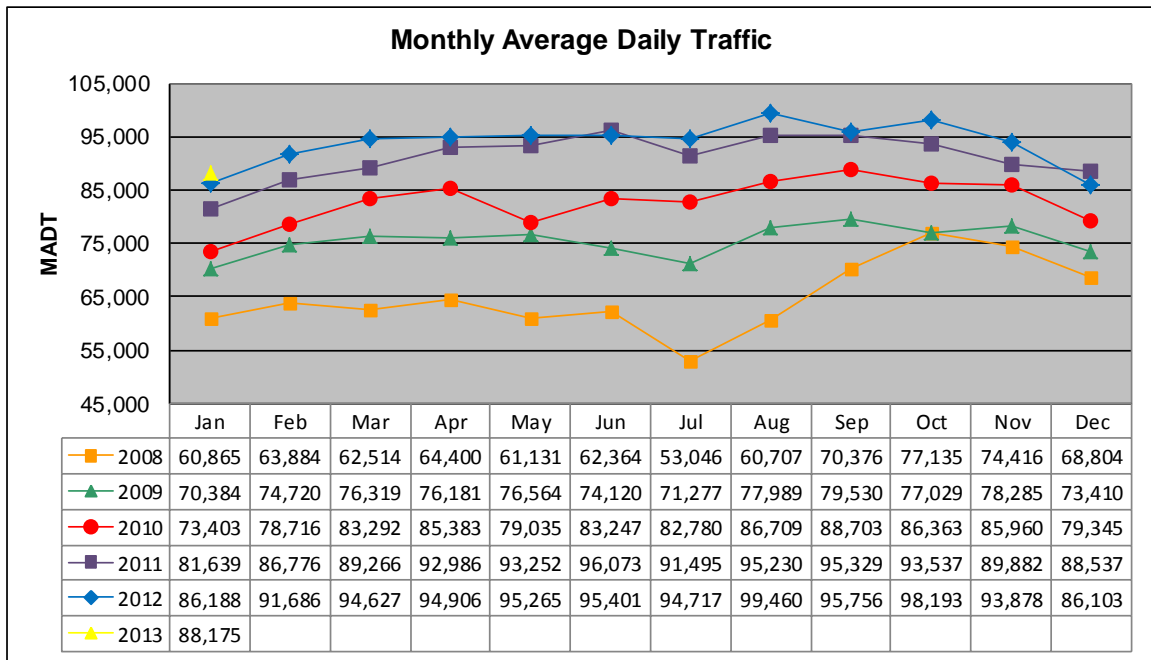

MONTHLY REPORT, STATION NO. 329 (ATR)

JANUARY 2013

Station Measurement: VOLUME		
Route: I-35W	Route Direction: N/S	Lanes: 4
County: Hennepin		Closest City: Minneapolis
Functional Class: Urban Principal Arterial - Interstate		
Location: AT FRANKLIN AVE IN MINNEAPOLIS		
Ref Post: 016+00.680	True Mile: 16.713	Sequence No. 9851
Volume: 2,733,422		MADT: 88,175
Weekday (M-F) MADT: 93,434		Weekend (Sa-Su) MADT: 73,206

Note: Decrease in traffic 2008 due to I-35W bridge collapse and construction on TH 62... Although traffic increased from August 2008 to December 2010, volumes were lower than expected due to construction on I-35W and TH 62

Weekday (WD)/Weekend (WE) Monthly Average Daily Traffic

	Jan	Feb	Mar	Apr	May	Jun	Jul	Aug	Sep	Oct	Nov	Dec
'08 WD	64,032	67,314	66,120	67,232	64,390	65,908	59,580	65,396	73,858	82,598	79,432	73,054
'08 WE	51,788	54,398	55,402	56,508	52,156	54,712	33,592	50,722	61,686	60,640	64,382	56,834
'09 WD	73,624	78,856	80,656	79,486	80,108	81,476	78,416	83,572	82,682	82,000	82,248	76,098
'09 WE	61,414	64,382	67,556	66,998	68,620	54,458	50,160	66,456	70,740	63,792	70,142	65,614
'10 WD	78,096	82,048	86,962	89,154	86,764	89,258	88,106	92,770	91,742	92,876	91,866	86,482
'10 WE	63,564	70,390	73,548	74,326	63,606	66,826	68,514	72,936	79,972	72,130	69,724	58,100
'11 WD	88,592	92,444	93,910	98,328	99,206	100,688	98,396	100,272	97,848	99,206	95,070	94,480
'11 WE	67,902	72,578	76,222	79,264	80,366	83,088	76,702	81,358	87,258	82,124	75,080	72,466
'12 WD	91,808	96,530	99,654	101,172	99,716	102,386	100,406	103,910	100,274	102,284	98,708	92,600
'12 WE	74,406	79,324	80,722	81,398	82,036	78,102	81,100	86,106	86,724	87,338	80,724	73,322
'13 WD	93,434											
'13 WE	73,206											

Note: 'Weekday' defined as Monday-Friday, 'Weekend' defined as Saturday-Sunday

Weekday/Weekend Monthly Average Daily Traffic ('08-'13)

	Jan-08	Jan-09	Jan-10	Jan-11	Jan-12	Jan-13
Weekday	64,032	73,624	78,096	88,592	91,808	93,434
Weekend	51,788	61,414	63,564	67,902	74,406	73,206