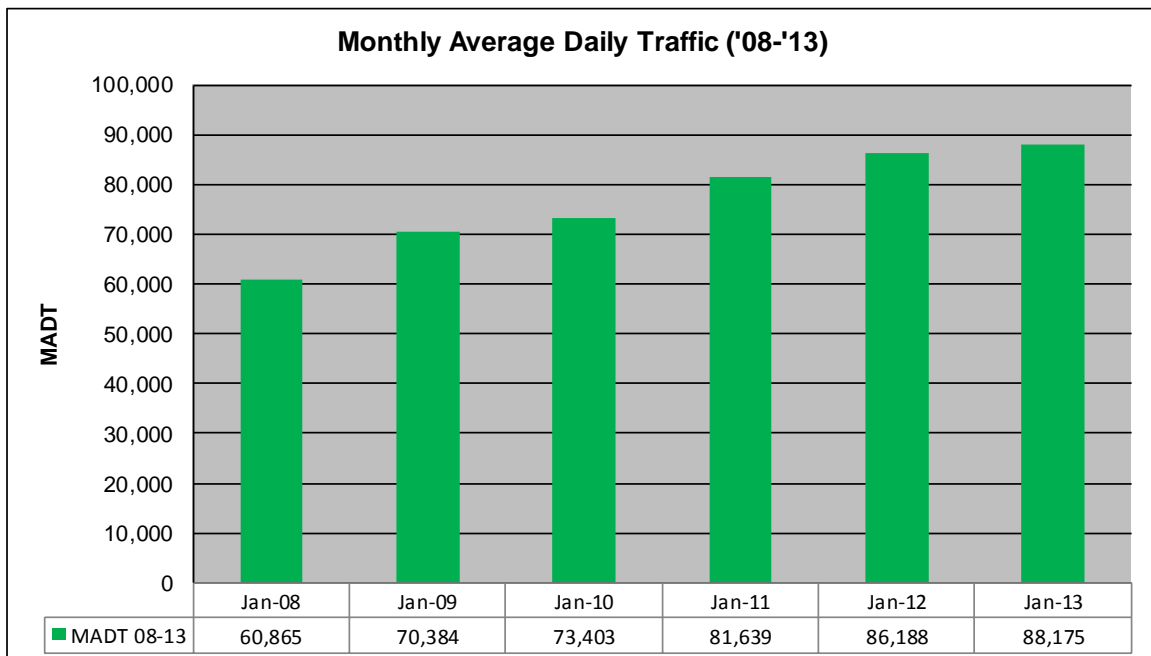

MONTHLY REPORT, STATION NO. 329 (ATR)

JANUARY 2013

Station Measurement: VOLUME		
Route: I-35W	Route Direction: N/S	Lanes: 4
County: Hennepin		Closest City: Minneapolis
Functional Class: Urban Principal Arterial - Interstate		
Location: AT FRANKLIN AVE IN MINNEAPOLIS		
Ref Post: 016+00.680	True Mile: 16.713	Sequence No. 9851
Volume: 2,733,422		MADT: 88,175
Weekday (M-F) MADT: 93,434		Weekend (Sa-Su) MADT: 73,206

Note: Decrease in traffic 2008 due to I-35W bridge collapse and construction on TH 62... Although traffic increased from August 2008 to December 2010, volumes were lower than expected due to construction on I-35W and TH 62

Weekday (WD)/Weekend (WE) Monthly Average Daily Traffic

	Jan	Feb	Mar	Apr	May	Jun	Jul	Aug	Sep	Oct	Nov	Dec
'08 WD	64,032	67,314	66,120	67,232	64,390	65,908	59,580	65,396	73,858	82,598	79,432	73,054
'08 WE	51,788	54,398	55,402	56,508	52,156	54,712	33,592	50,722	61,686	60,640	64,382	56,834
'09 WD	73,624	78,856	80,656	79,486	80,108	81,476	78,416	83,572	82,682	82,000	82,248	76,098
'09 WE	61,414	64,382	67,556	66,998	68,620	54,458	50,160	66,456	70,740	63,792	70,142	65,614
'10 WD	78,096	82,048	86,962	89,154	86,764	89,258	88,106	92,770	91,742	92,876	91,866	86,482
'10 WE	63,564	70,390	73,548	74,326	63,606	66,826	68,514	72,936	79,972	72,130	69,724	58,100
'11 WD	88,592	92,444	93,910	98,328	99,206	100,688	98,396	100,272	97,848	99,206	95,070	94,480
'11 WE	67,902	72,578	76,222	79,264	80,366	83,088	76,702	81,358	87,258	82,124	75,080	72,466
'12 WD	91,808	96,530	99,654	101,172	99,716	102,386	100,406	103,910	100,274	102,284	98,708	92,600
'12 WE	74,406	79,324	80,722	81,398	82,036	78,102	81,100	86,106	86,724	87,338	80,724	73,322
'13 WD	93,434											
'13 WE	73,206											