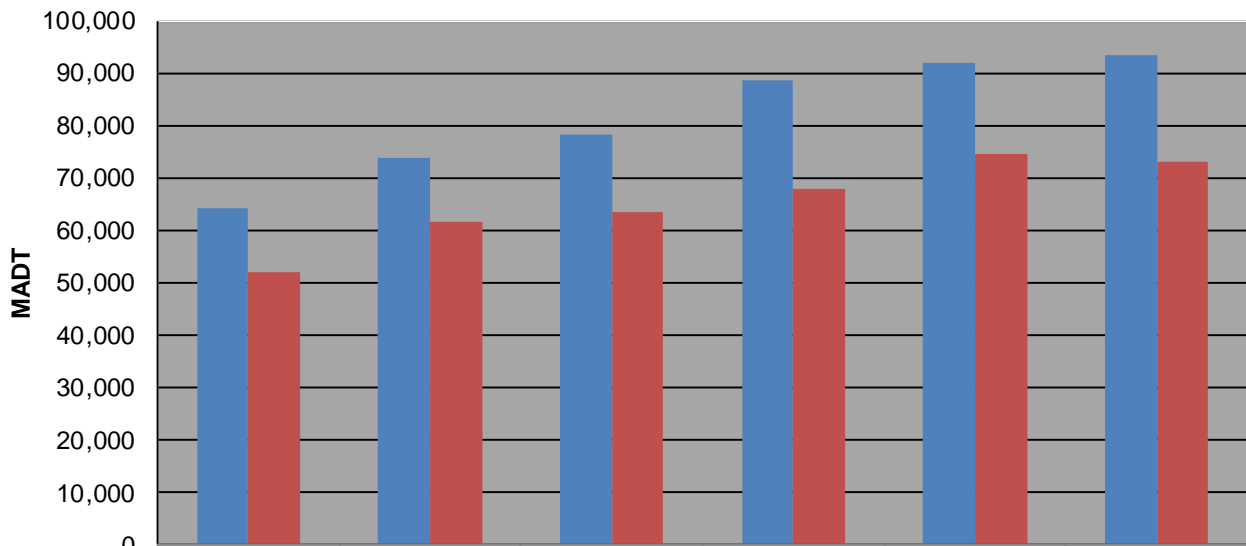

Weekday/Weekend Monthly Average Daily Traffic ('08-'13)

	Jan-08	Jan-09	Jan-10	Jan-11	Jan-12	Jan-13
Weekday	64,032	73,624	78,096	88,592	91,808	93,434
Weekend	51,788	61,414	63,564	67,902	74,406	73,206