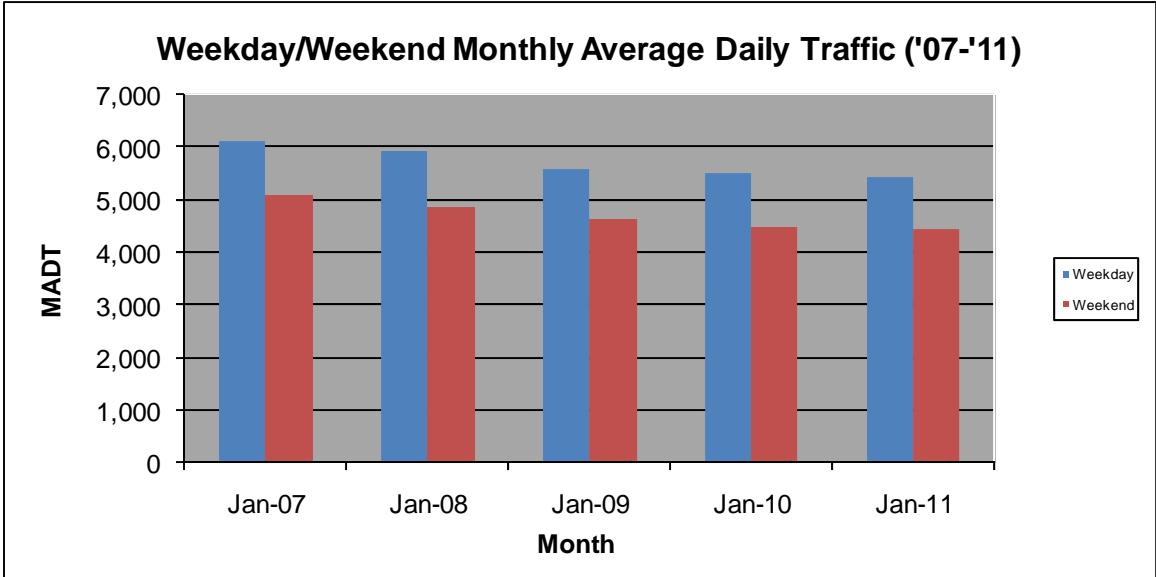

MONTHLY REPORT, STATION NO. 460 (ATR)

JANUARY 2011

Station Measurement: VOLUME		
Route: MSAS 128	Route Direction: E/W	Lanes: 2
County: Dakota		Closest City: Hastings
Location: W OF MSAS122 (PINE ST) IN HASTINGS		
Ref Post: 000+00.840	True Mile: 0.84	Sequence No. 9909
Volume: 158,417		MADT: 5,110
Weekday MADT: 5,432		Weekend MADT: 4,448

Note: 'Weekday' defined as Monday-Friday, 'Weekend' defined as Saturday-Sunday