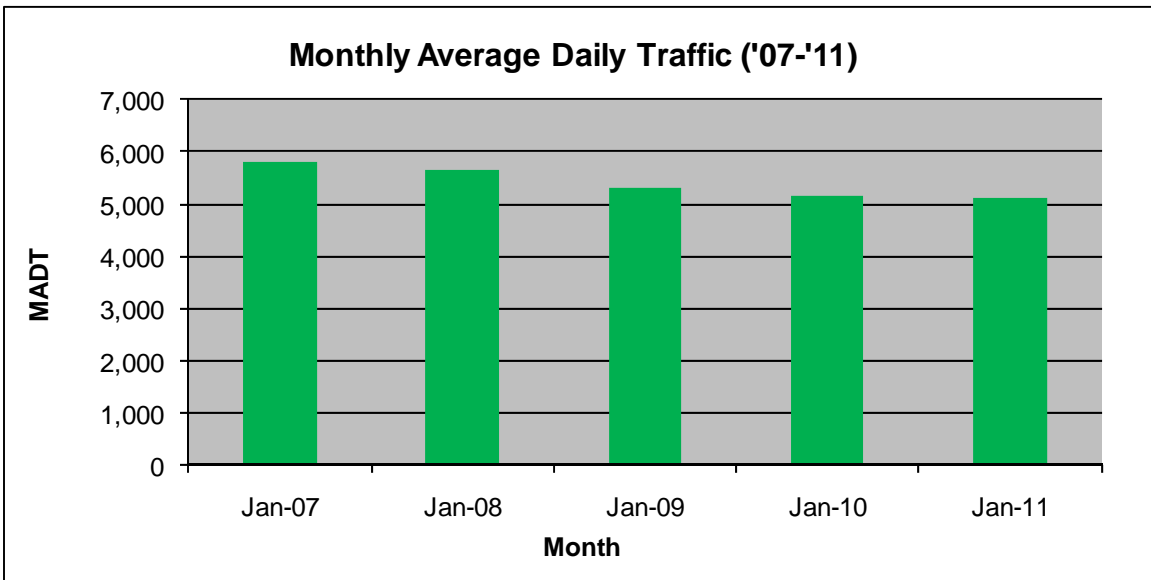

MONTHLY REPORT, STATION NO. 460 (ATR)

JANUARY 2011

Station Measurement: VOLUME		
Route: MSAS 128	Route Direction: E/W	Lanes: 2
County: Dakota		Closest City: Hastings
Location: W OF MSAS122 (PINE ST) IN HASTINGS		
Ref Post: 000+00.840	True Mile: 0.84	Sequence No. 9909
Volume: 158,417		MADT: 5,110
Weekday MADT: 5,432		Weekend MADT: 4,448

Note: 'Weekday' defined as Monday-Friday, 'Weekend' defined as Saturday-Sunday