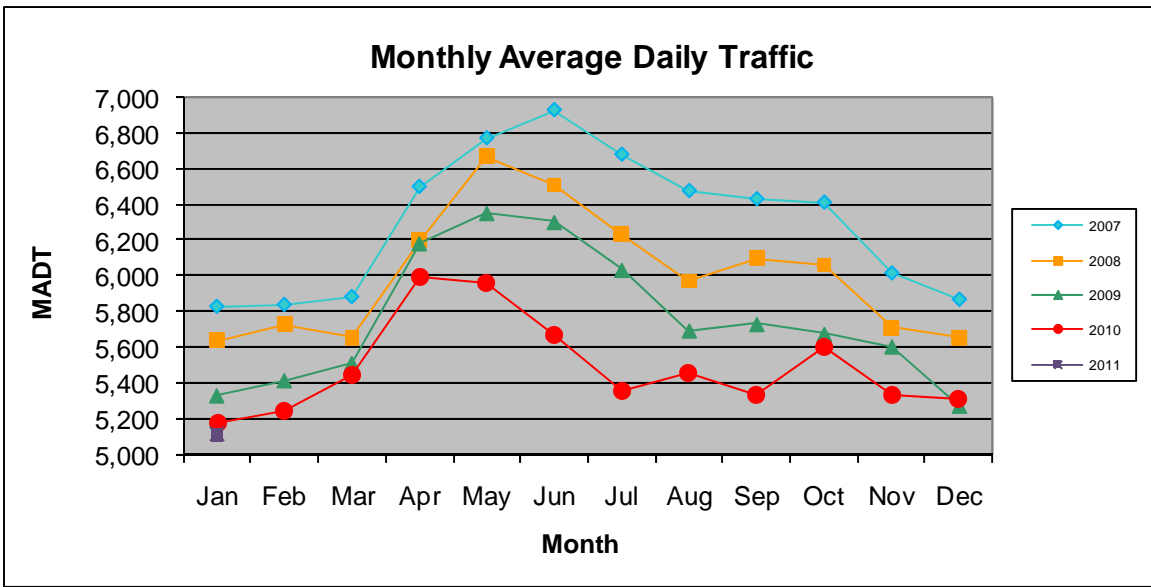

MONTHLY REPORT, STATION NO. 460 (ATR)

JANUARY 2011

Station Measurement: VOLUME		
Route: MSAS 128	Route Direction: E/W	Lanes: 2
County: Dakota		Closest City: Hastings
Location: W OF MSAS122 (PINE ST) IN HASTINGS		
Ref Post: 000+00.840	True Mile: 0.84	Sequence No. 9909
Volume: 158,417		MADT: 5,110
Weekday MADT: 5,432		Weekend MADT: 4,448

Note: 'Weekday' defined as Monday-Friday, 'Weekend' defined as Saturday-Sunday