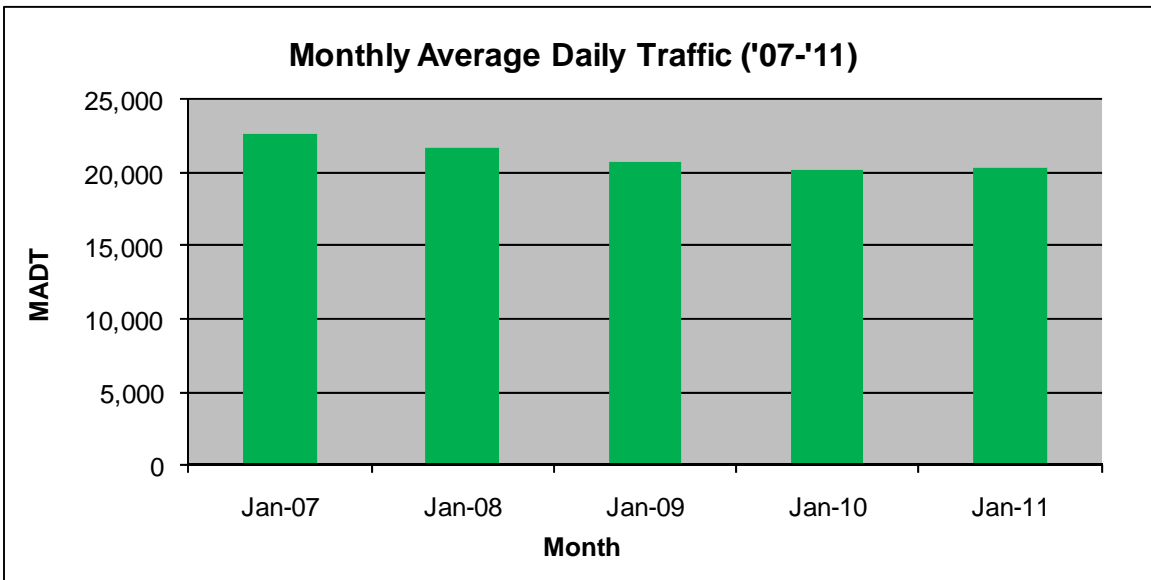

MONTHLY REPORT, STATION NO. 425 (ATR)

JANUARY 2011

Station Measurement: VOLUME		
Route: CSAH 32	Route Direction: E/W	Lanes: 4
County: Dakota		Closest City: Eagan
Location: W OF MSAS109 (JOHNNY CAKE RIDGE RD) IN EAGAN		
Ref Post: 004+00.840	True Mile: 4.84	Sequence No. 9896
Volume: 629,739		MADT: 20,314
Weekday MADT: 21,862		Weekend MADT: 17,154

Note: 'Weekday' defined as Monday-Friday, 'Weekend' defined as Saturday-Sunday