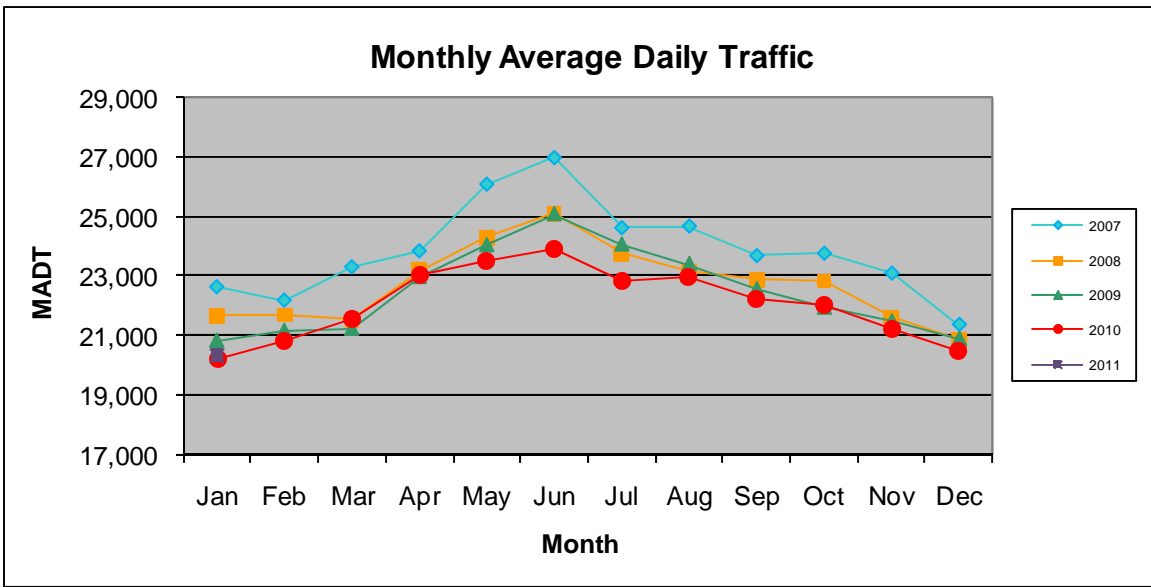

MONTHLY REPORT, STATION NO. 425 (ATR)

JANUARY 2011

Station Measurement: VOLUME		
Route: CSAH 32	Route Direction: E/W	Lanes: 4
County: Dakota		Closest City: Eagan
Location: W OF MSAS109 (JOHNNY CAKE RIDGE RD) IN EAGAN		
Ref Post: 004+00.840	True Mile: 4.84	Sequence No. 9896
Volume: 629,739		MADT: 20,314
Weekday MADT: 21,862		Weekend MADT: 17,154

Note: 'Weekday' defined as Monday-Friday, 'Weekend' defined as Saturday-Sunday