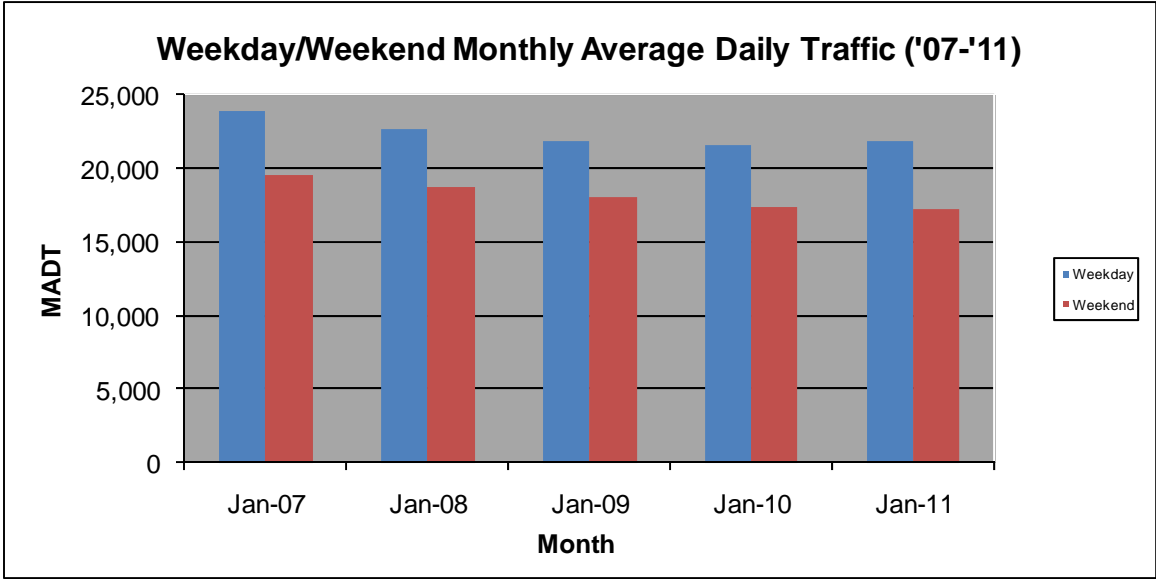

MONTHLY REPORT, STATION NO. 425 (ATR)

JANUARY 2011

Station Measurement: VOLUME		
Route: CSAH 32	Route Direction: E/W	Lanes: 4
County: Dakota		Closest City: Eagan
Location: W OF MSAS109 (JOHNNY CAKE RIDGE RD) IN EAGAN		
Ref Post: 004+00.840	True Mile: 4.84	Sequence No. 9896
Volume: 629,739		MADT: 20,314
Weekday MADT: 21,862		Weekend MADT: 17,154

Note: 'Weekday' defined as Monday-Friday, 'Weekend' defined as Saturday-Sunday