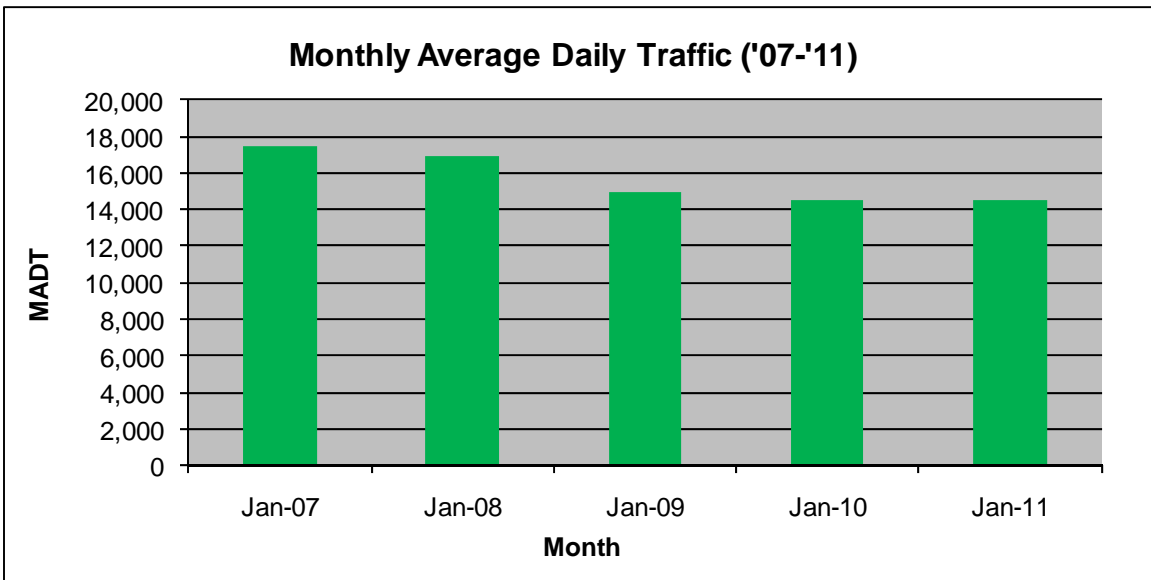

# MONTHLY REPORT, STATION NO. 407 (ATR)

## JANUARY 2011

Station Measurement: VOLUME		
Route: CSAH 15	Route Direction: E/W	Lanes: 2
County: Hennepin		Closest City: Orono
Location: NE OF SPATES AVE IN ORONO		
Ref Post: 010+00.900	True Mile: 10.9	Sequence No. 9885
<b>Volume: 449,378</b>		<b>MADT: 11,250</b>
<b>Weekday MADT: 16,094</b>		<b>Weekend MADT: 11,250</b>

Note: Decrease in traffic July to September 2008 due to construction on TH 12

Note: 'Weekday' defined as Monday-Friday, 'Weekend' defined as Saturday-Sunday