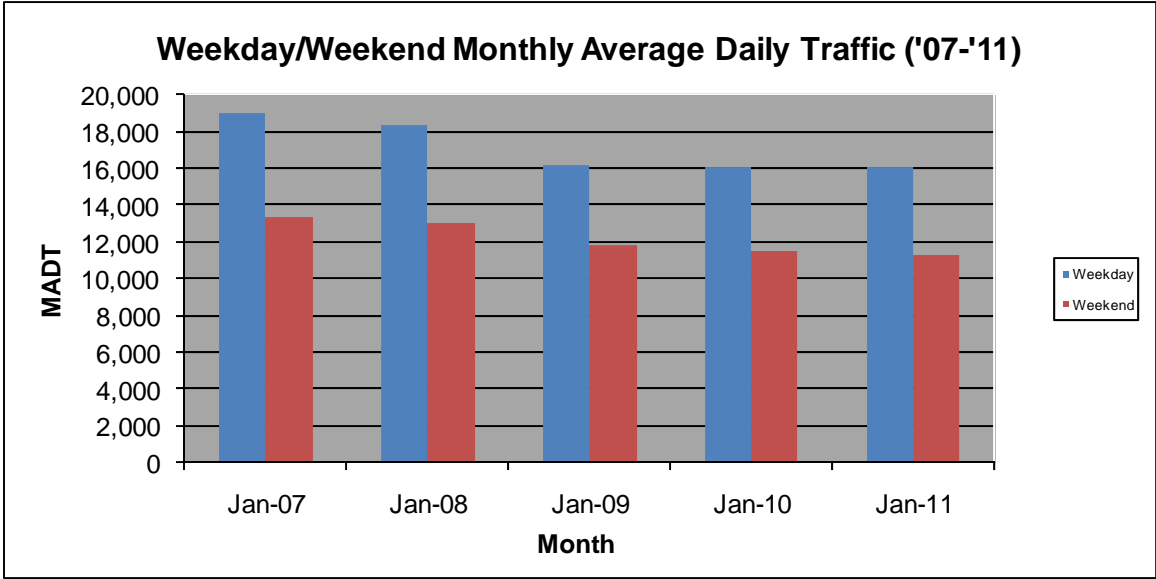

## JANUARY 2011

Station Measurement: VOLUME		
Route: CSAH 15	Route Direction: E/W	Lanes: 2
County: Hennepin		Closest City: Orono
Location: NE OF SPATES AVE IN ORONO		
Ref Post: 010+00.900	True Mile: 10.9	Sequence No. 9885
<b>Volume: 449,378</b>		<b>MADT: 11,250</b>
<b>Weekday MADT: 16,094</b>		<b>Weekend MADT: 11,250</b>

Note: Decrease in traffic July to September 2008 due to construction on TH 12

Note: 'Weekday' defined as Monday-Friday, 'Weekend' defined as Saturday-Sunday