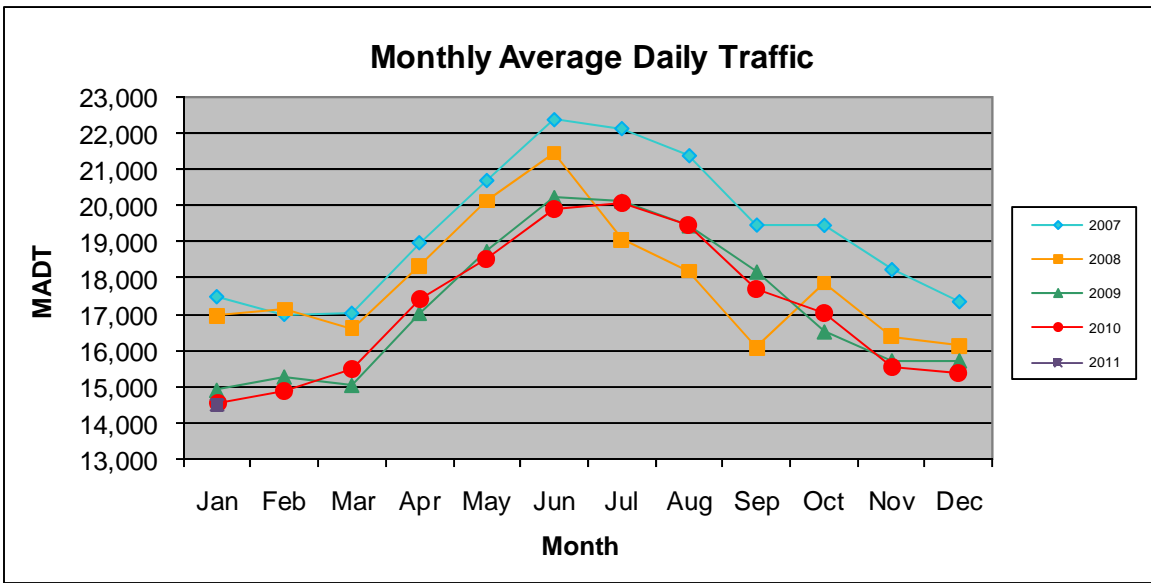

# MONTHLY REPORT, STATION NO. 407 (ATR)

## JANUARY 2011

Station Measurement: VOLUME		
Route: CSAH 15	Route Direction: E/W	Lanes: 2
County: Hennepin		Closest City: Orono
Location: NE OF SPATES AVE IN ORONO		
Ref Post: 010+00.900	True Mile: 10.9	Sequence No. 9885
<b>Volume: 449,378</b>		<b>MADT: 11,250</b>
<b>Weekday MADT: 16,094</b>		<b>Weekend MADT: 11,250</b>

Note: Decrease in traffic July to September 2008 due to construction on TH 12

Note: 'Weekday' defined as Monday-Friday, 'Weekend' defined as Saturday-Sunday