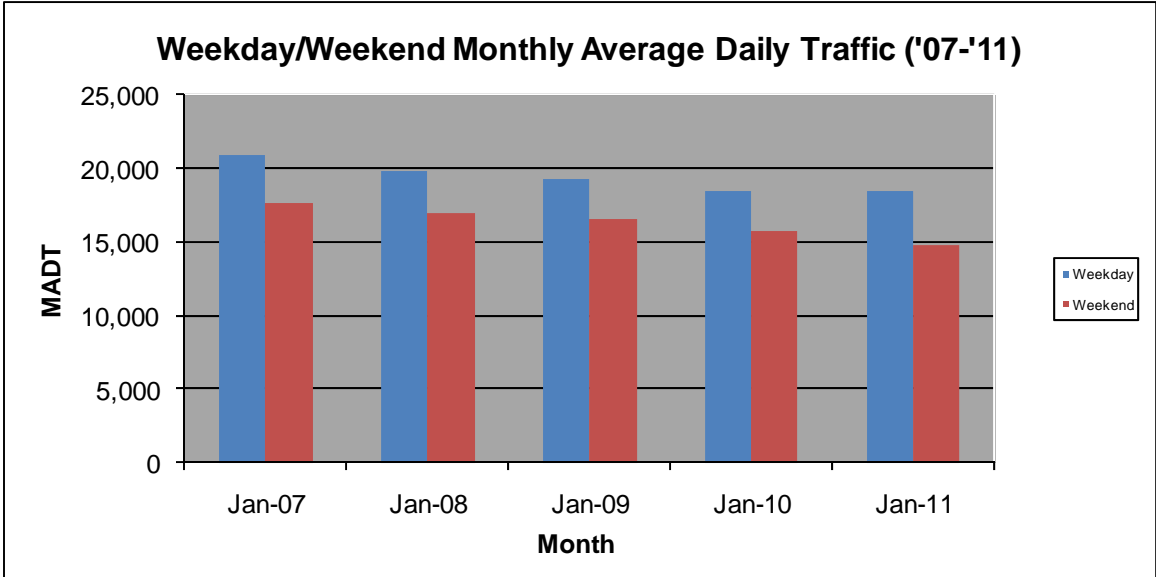

MONTHLY REPORT, STATION NO. 402 (ATR)

JANUARY 2011

Station Measurement: VOLUME		
Route: CSAH 31	Route Direction: N/S	Lanes: 4
County: Hennepin		Closest City: Edina
Location: S OF MSAS145 (W 70TH ST) IN EDINA		
Ref Post: 001+00.100	True Mile: 1.1	Sequence No. 9881
Volume: 534,468		MADT: 17,241
Weekday MADT: 18,432		Weekend MADT: 14,780

Note: Increase in traffic September/October 2010 due to construction on I-35W

Note: 'Weekday' defined as Monday-Friday, 'Weekend' defined as Saturday-Sunday