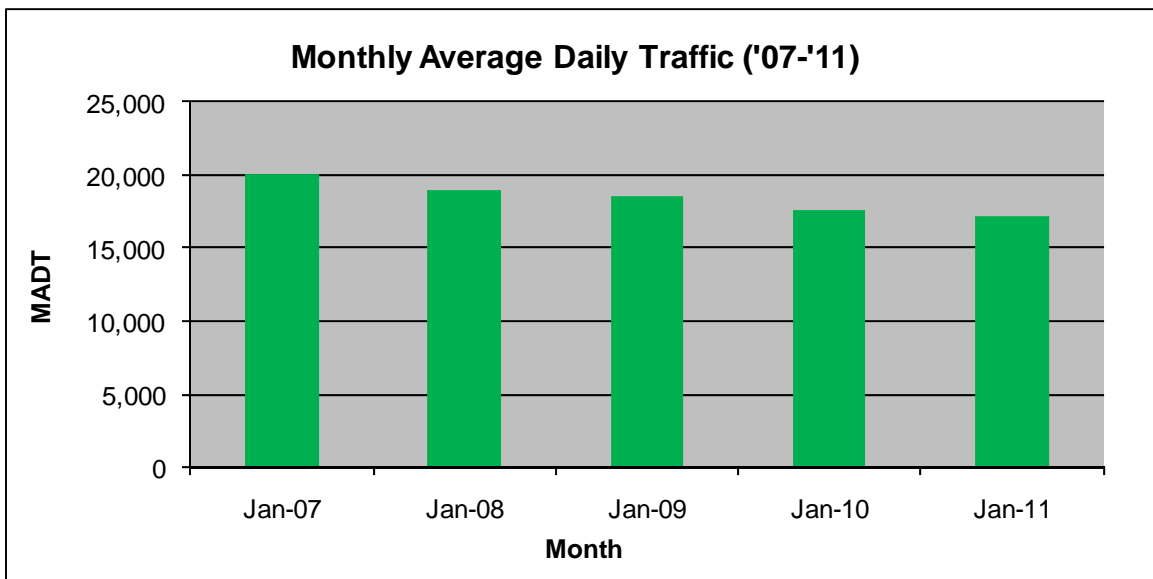

MONTHLY REPORT, STATION NO. 402 (ATR)

JANUARY 2011

Station Measurement: VOLUME		
Route: CSAH 31	Route Direction: N/S	Lanes: 4
County: Hennepin		Closest City: Edina
Location: S OF MSAS145 (W 70TH ST) IN EDINA		
Ref Post: 001+00.100	True Mile: 1.1	Sequence No. 9881
Volume: 534,468		MADT: 17,241
Weekday MADT: 18,432		Weekend MADT: 14,780

Note: Increase in traffic September/October 2010 due to construction on I-35W

Note: 'Weekday' defined as Monday-Friday, 'Weekend' defined as Saturday-Sunday