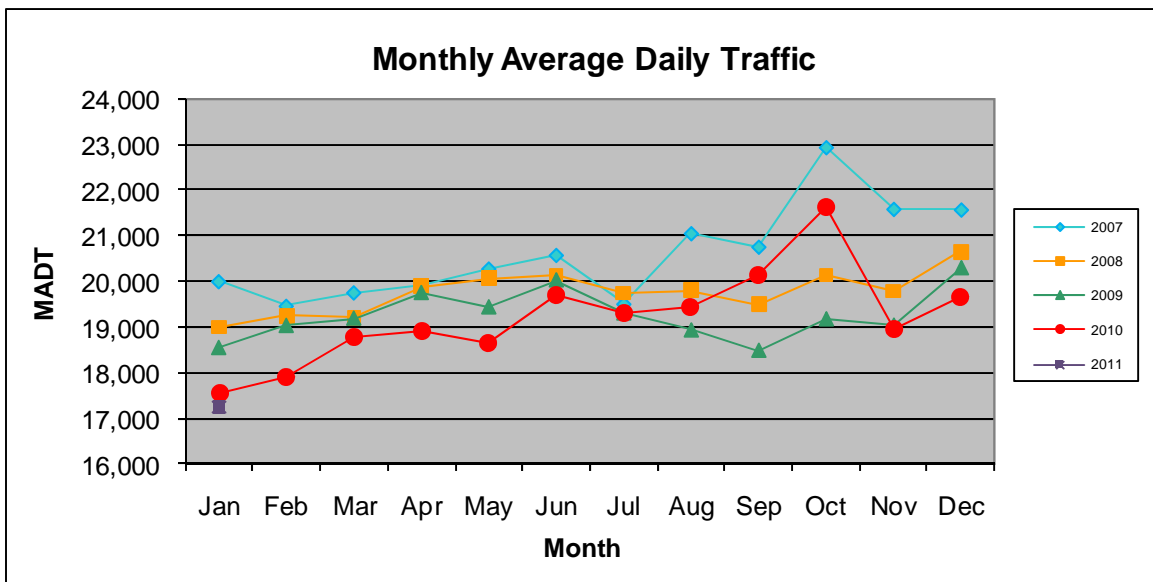

MONTHLY REPORT, STATION NO. 402 (ATR)

JANUARY 2011

Station Measurement: VOLUME		
Route: CSAH 31	Route Direction: N/S	Lanes: 4
County: Hennepin		Closest City: Edina
Location: S OF MSAS145 (W 70TH ST) IN EDINA		
Ref Post: 001+00.100	True Mile: 1.1	Sequence No. 9881
Volume: 534,468		MADT: 17,241
Weekday MADT: 18,432		Weekend MADT: 14,780

Note: Increase in traffic September/October 2010 due to construction on I-35W

Note: 'Weekday' defined as Monday-Friday, 'Weekend' defined as Saturday-Sunday