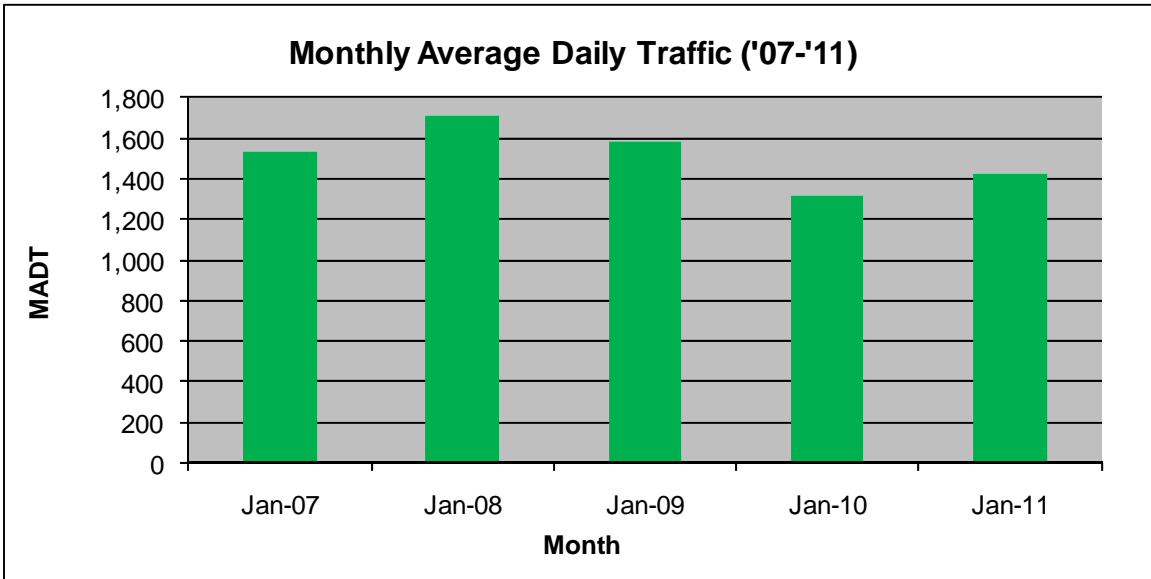

MONTHLY REPORT, STATION NO. 400 (ATR)

JANUARY 2011

Station Measurement: VOLUME		
Route: CSAH 31	Route Direction: N/S	Lanes: 4
County: Hennepin		Closest City: Edina
Location: S OF MSAS145 (W 70TH ST) IN EDINA		
Ref Post: 001+00.100	True Mile: 1.1	Sequence No. 9881
Volume: 44,083		MADT: 1,422
Weekday MADT: 1,528		Weekend MADT: 1,190

Note: Increase in traffic April to November 2008 due to detours from TH 12 and county roads

Note: 'Weekday' defined as Monday-Friday, 'Weekend' defined as Saturday-Sunday