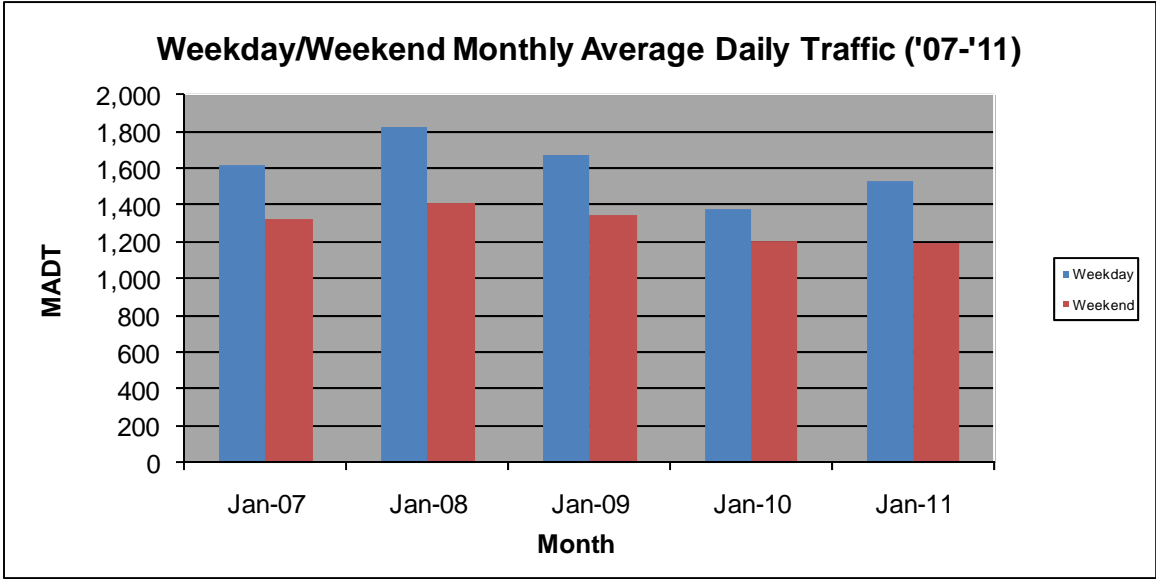

MONTHLY REPORT, STATION NO. 400 (ATR)

JANUARY 2011

Station Measurement: VOLUME		
Route: CSAH 31	Route Direction: N/S	Lanes: 4
County: Hennepin		Closest City: Edina
Location: S OF MSAS145 (W 70TH ST) IN EDINA		
Ref Post: 001+00.100	True Mile: 1.1	Sequence No. 9881
Volume: 44,083		MADT: 1,422
Weekday MADT: 1,528		Weekend MADT: 1,190

Note: Increase in traffic April to November 2008 due to detours from TH 12 and county roads

Note: 'Weekday' defined as Monday-Friday, 'Weekend' defined as Saturday-Sunday