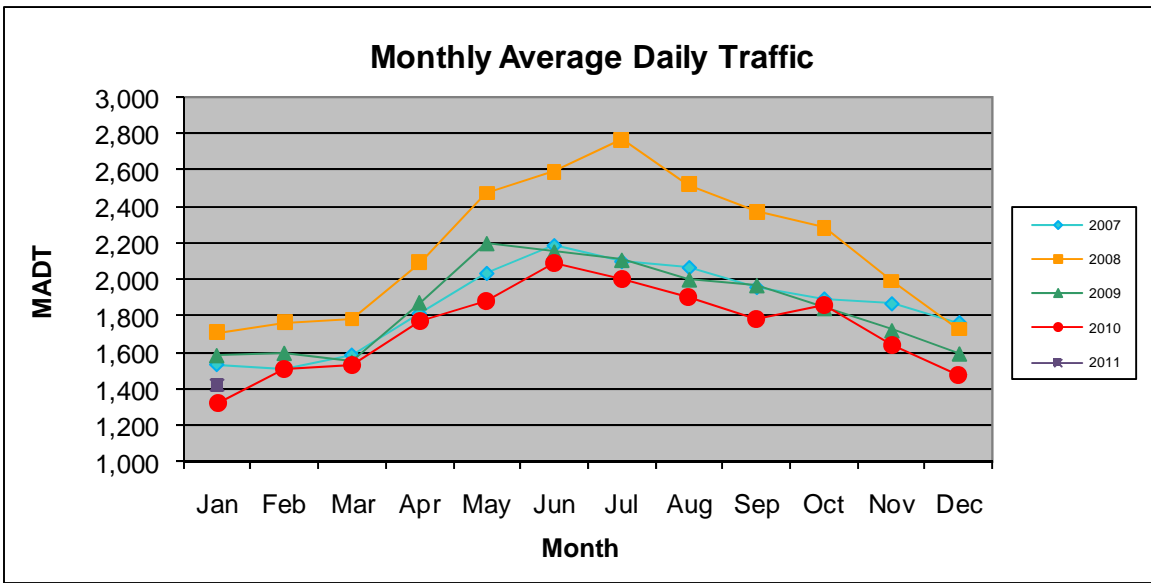

MONTHLY REPORT, STATION NO. 400 (ATR)

JANUARY 2011

Station Measurement: VOLUME		
Route: CSAH 31	Route Direction: N/S	Lanes: 4
County: Hennepin		Closest City: Edina
Location: S OF MSAS145 (W 70TH ST) IN EDINA		
Ref Post: 001+00.100	True Mile: 1.1	Sequence No. 9881
Volume: 44,083		MADT: 1,422
Weekday MADT: 1,528		Weekend MADT: 1,190

Note: Increase in traffic April to November 2008 due to detours from TH 12 and county roads

Note: 'Weekday' defined as Monday-Friday, 'Weekend' defined as Saturday-Sunday