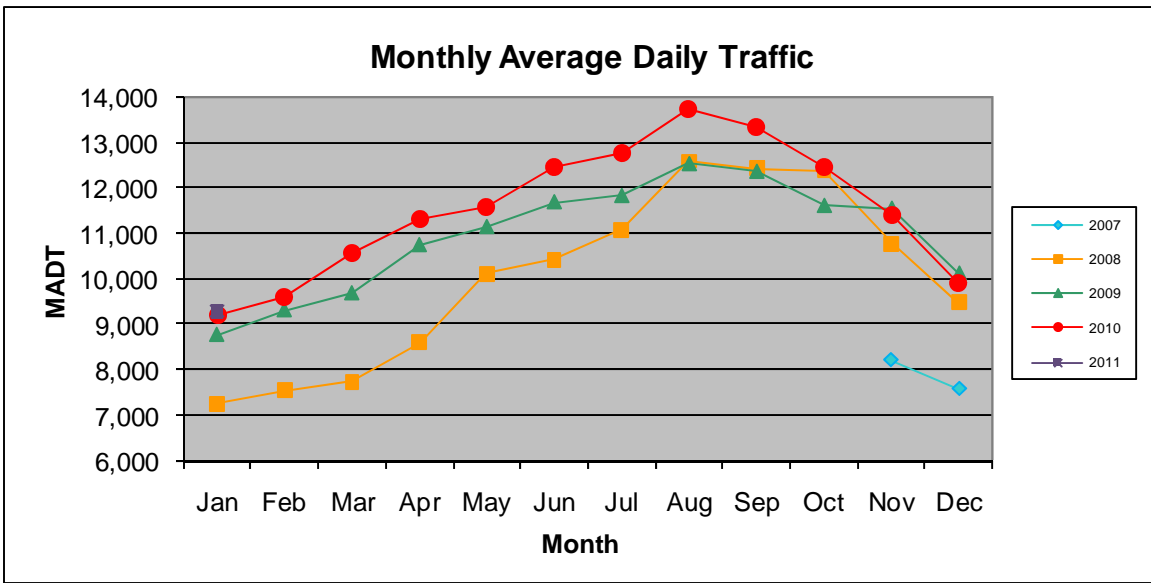

MONTHLY REPORT, STATION NO. 381 (ATR)

JANUARY 2011

Station Measurement: VOLUME/SPEED/CLASS		
Route: TH 212	Route Direction: E/W	Lanes: 2
County: Carver	Closest City: Cologne	
Location: 1.7 MI W OF CSAH51, W OF COLOGNE		
Ref Post: 133+00.500	True Mile: 133.195	Sequence No. 9870
Volume: 287,824		MADT: 9,285
Weekday MADT: 10,436		Weekend MADT: 6,946

Note: No data January to October 2007 due to sensors destroyed by construction... Increased traffic beginning August 2008 due to new TH 212 being opened

Note: 'Weekday' defined as Monday-Friday, 'Weekend' defined as Saturday-Sunday