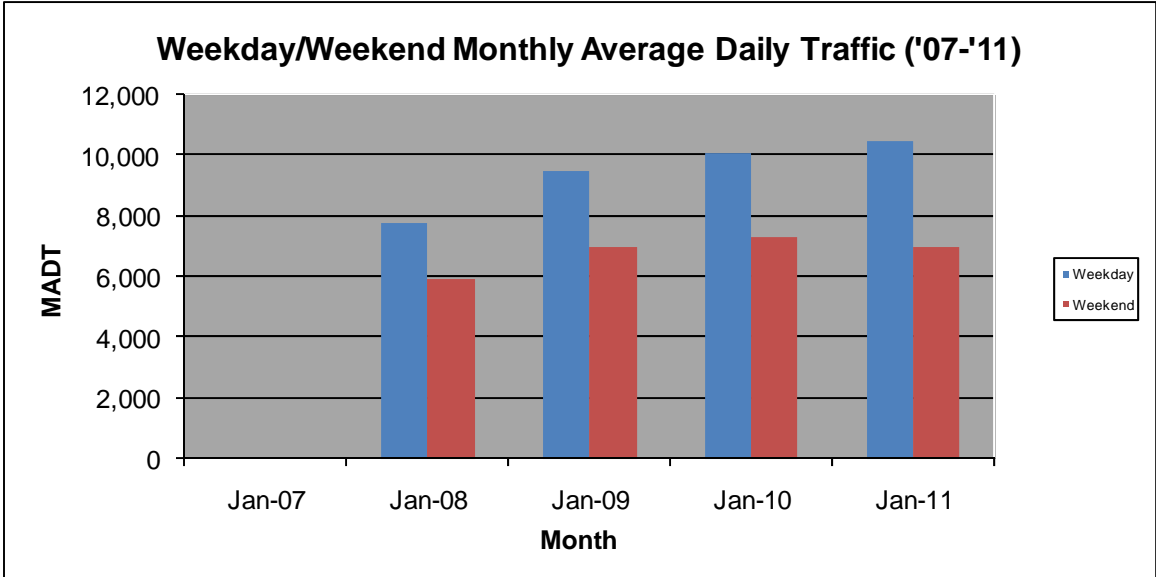

MONTHLY REPORT, STATION NO. 381 (ATR)

JANUARY 2011

Station Measurement: VOLUME/SPEED/CLASS		
Route: TH 212	Route Direction: E/W	Lanes: 2
County: Carver	Closest City: Cologne	
Location: 1.7 MI W OF CSAH51, W OF COLOGNE		
Ref Post: 133+00.500	True Mile: 133.195	Sequence No. 9870
Volume: 287,824		MADT: 9,285
Weekday MADT: 10,436		Weekend MADT: 6,946

Note: No data January to October 2007 due to sensors destroyed by construction... Increased traffic beginning August 2008 due to new TH 212 being opened

Note: 'Weekday' defined as Monday-Friday, 'Weekend' defined as Saturday-Sunday