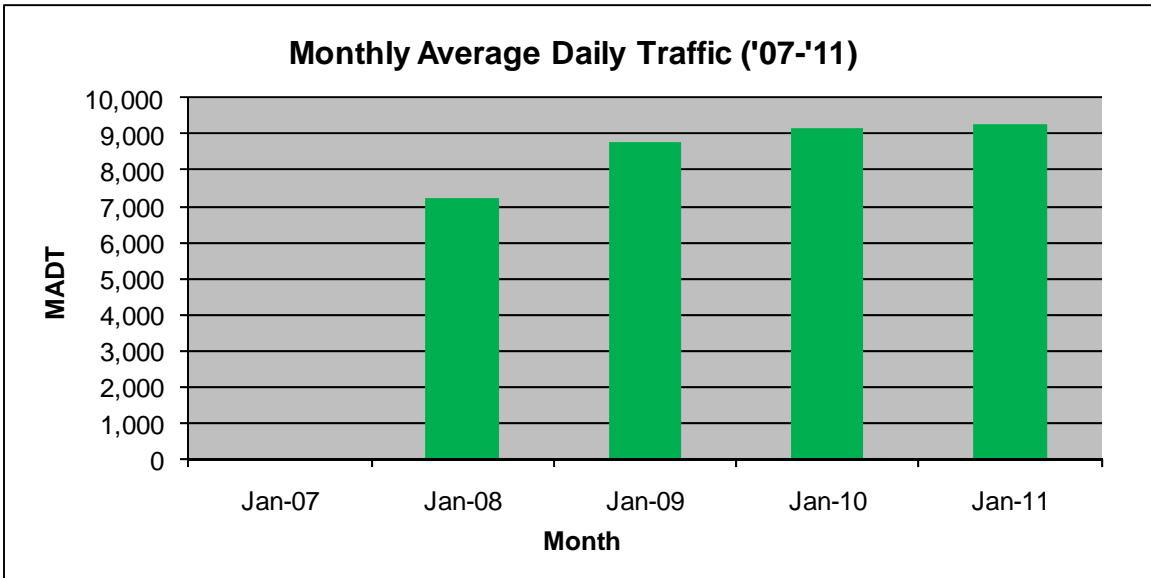

MONTHLY REPORT, STATION NO. 381 (ATR)

JANUARY 2011

Station Measurement: VOLUME/SPEED/CLASS		
Route: TH 212	Route Direction: E/W	Lanes: 2
County: Carver	Closest City: Cologne	
Location: 1.7 MI W OF CSAH51, W OF COLOGNE		
Ref Post: 133+00.500	True Mile: 133.195	Sequence No. 9870
Volume: 287,824		MADT: 9,285
Weekday MADT: 10,436		Weekend MADT: 6,946

Note: No data January to October 2007 due to sensors destroyed by construction... Increased traffic beginning August 2008 due to new TH 212 being opened

Note: 'Weekday' defined as Monday-Friday, 'Weekend' defined as Saturday-Sunday