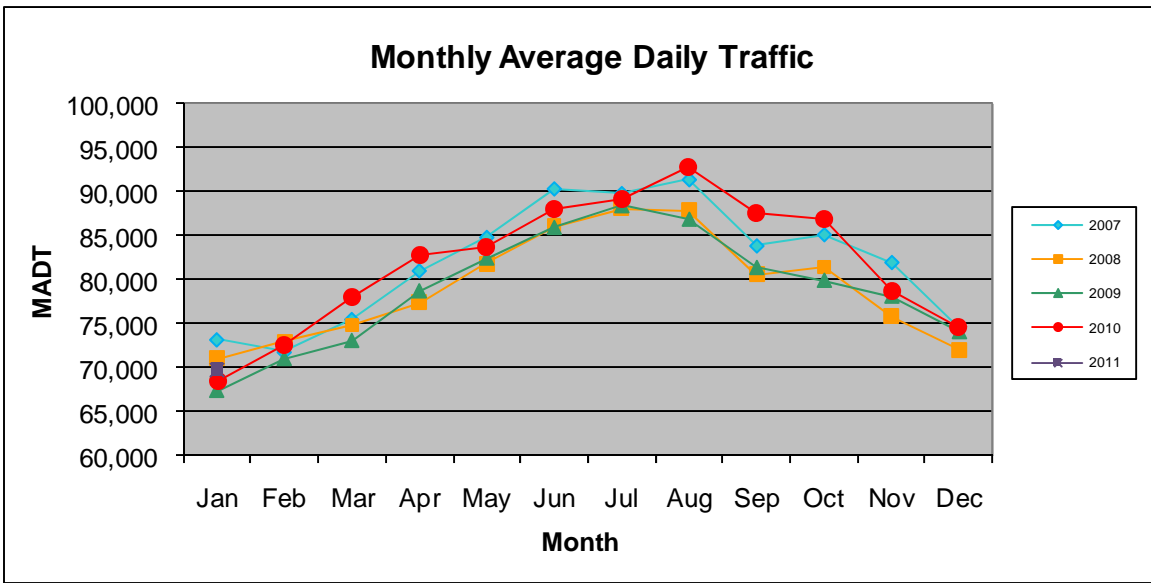

MONTHLY REPORT, STATION NO. 354 (ATR)

JANUARY 2011

Station Measurement: VOLUME		
Route: I-94	Route Direction: E/W	Lanes: 6
County: Washington		Closest City: Woodbury
Location: W OF MSAS127 (COTTAGE GROVE DR) IN WOODBURY		
Ref Post: 252+00.500	True Mile: 253.096	Sequence No. 9861
Volume: 2,164,344		MADT: 69,818
Weekday MADT: 76,276		Weekend MADT: 56,844

Note: 'Weekday' defined as Monday-Friday, 'Weekend' defined as Saturday-Sunday