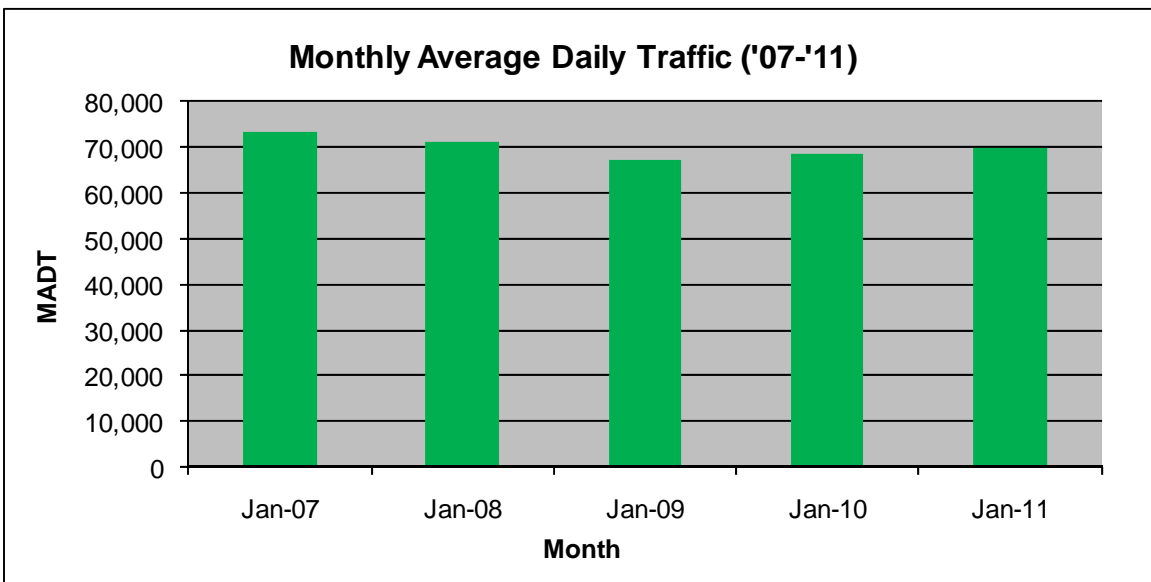

MONTHLY REPORT, STATION NO. 354 (ATR)

JANUARY 2011

Station Measurement: VOLUME		
Route: I-94	Route Direction: E/W	Lanes: 6
County: Washington		Closest City: Woodbury
Location: W OF MSAS127 (COTTAGE GROVE DR) IN WOODBURY		
Ref Post: 252+00.500	True Mile: 253.096	Sequence No. 9861
Volume: 2,164,344		MADT: 69,818
Weekday MADT: 76,276		Weekend MADT: 56,844

Note: 'Weekday' defined as Monday-Friday, 'Weekend' defined as Saturday-Sunday