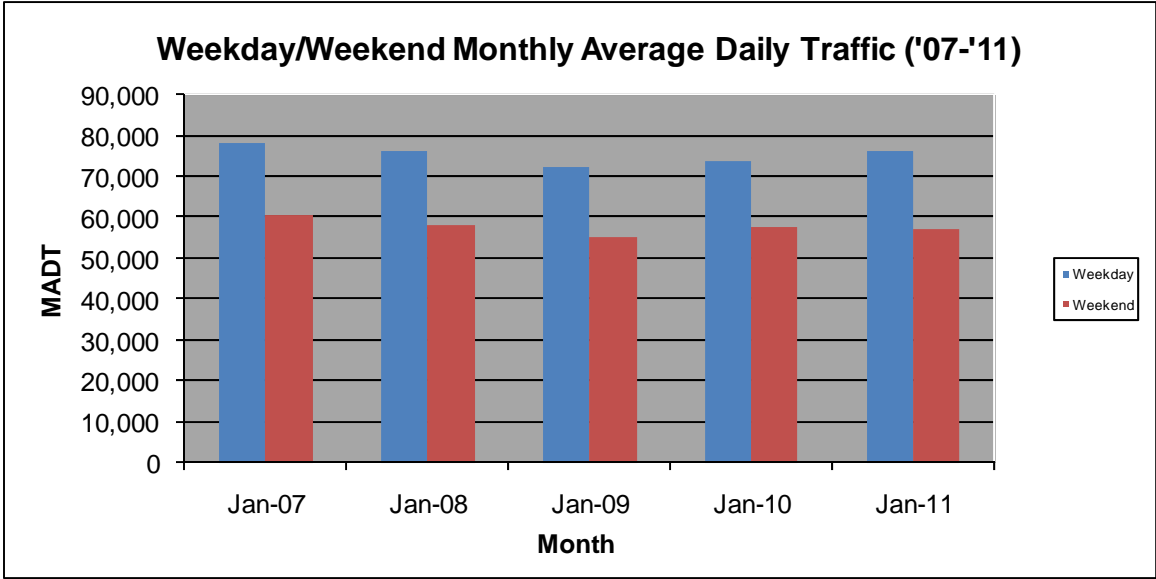

MONTHLY REPORT, STATION NO. 354 (ATR)

JANUARY 2011

Station Measurement: VOLUME		
Route: I-94	Route Direction: E/W	Lanes: 6
County: Washington		Closest City: Woodbury
Location: W OF MSAS127 (COTTAGE GROVE DR) IN WOODBURY		
Ref Post: 252+00.500	True Mile: 253.096	Sequence No. 9861
Volume: 2,164,344		MADT: 69,818
Weekday MADT: 76,276		Weekend MADT: 56,844

Note: 'Weekday' defined as Monday-Friday, 'Weekend' defined as Saturday-Sunday