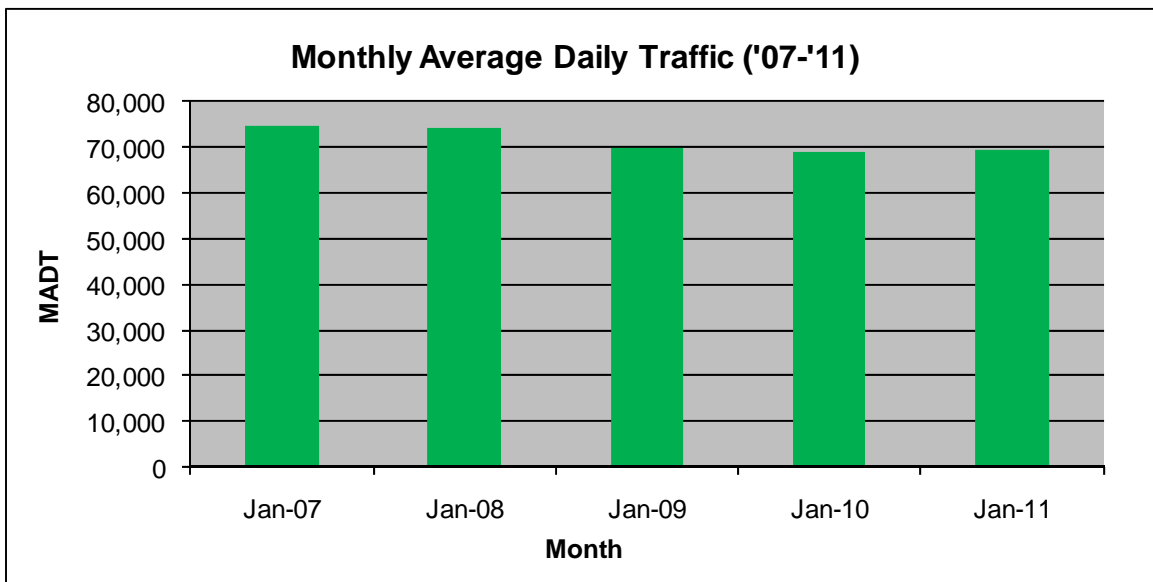

MONTHLY REPORT, STATION NO. 336 (ATR)

JANUARY 2011

Station Measurement: VOLUME		
Route: I-35E	Route Direction: N/S	Lanes: 6
County: Dakota	Closest City: Eagan	
Location: N OF MSAS102 (DEERWOOD DR) IN EAGAN		
Ref Post: 095+00.422	True Mile: 95.48	Sequence No. 9854
Volume: 2,148,953		MADT: 69,321
Weekday MADT: 77,886		Weekend MADT: 51,990

Note: 'Weekday' defined as Monday-Friday, 'Weekend' defined as Saturday-Sunday