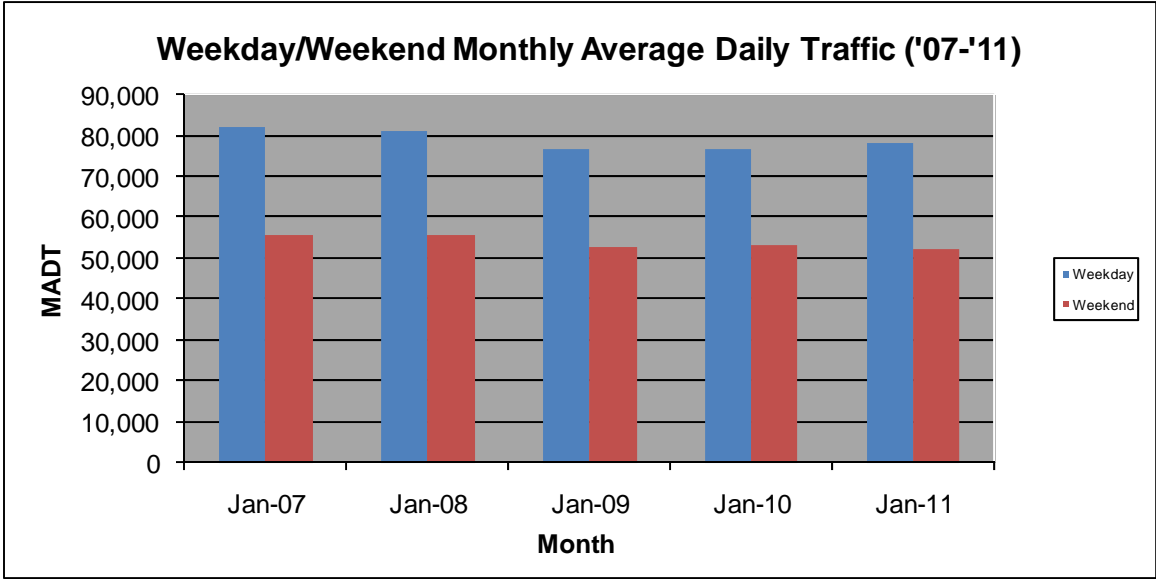

MONTHLY REPORT, STATION NO. 336 (ATR)

JANUARY 2011

Station Measurement: VOLUME		
Route: I-35E	Route Direction: N/S	Lanes: 6
County: Dakota	Closest City: Eagan	
Location: N OF MSAS102 (DEERWOOD DR) IN EAGAN		
Ref Post: 095+00.422	True Mile: 95.48	Sequence No. 9854
Volume: 2,148,953		MADT: 69,321
Weekday MADT: 77,886		Weekend MADT: 51,990

Note: 'Weekday' defined as Monday-Friday, 'Weekend' defined as Saturday-Sunday