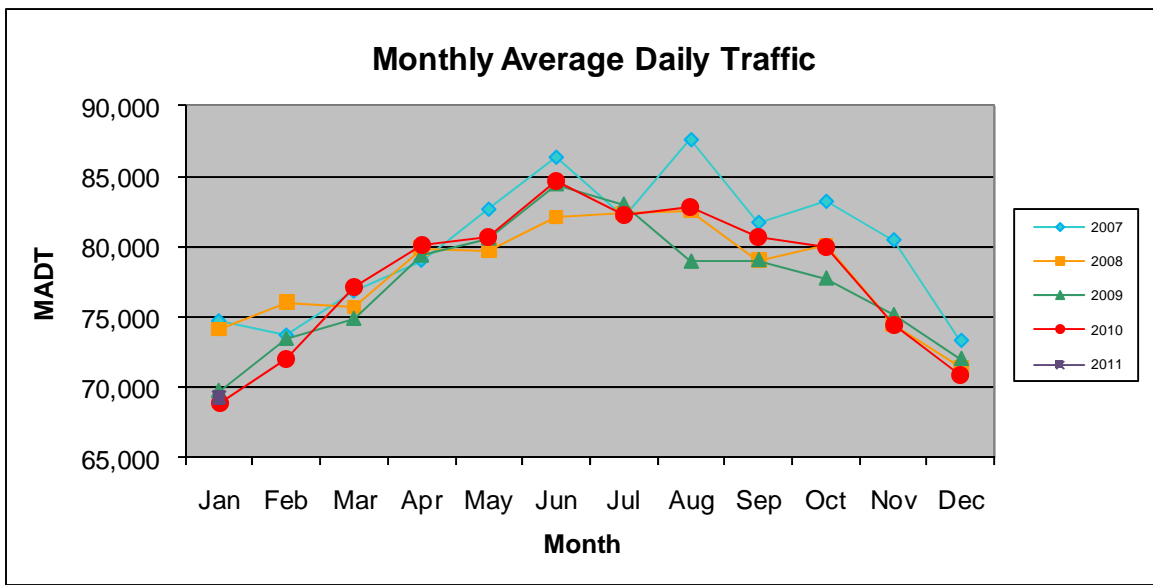

MONTHLY REPORT, STATION NO. 336 (ATR)

JANUARY 2011

Station Measurement: VOLUME		
Route: I-35E	Route Direction: N/S	Lanes: 6
County: Dakota	Closest City: Eagan	
Location: N OF MSAS102 (DEERWOOD DR) IN EAGAN		
Ref Post: 095+00.422	True Mile: 95.48	Sequence No. 9854
Volume: 2,148,953		MADT: 69,321
Weekday MADT: 77,886		Weekend MADT: 51,990

Note: 'Weekday' defined as Monday-Friday, 'Weekend' defined as Saturday-Sunday