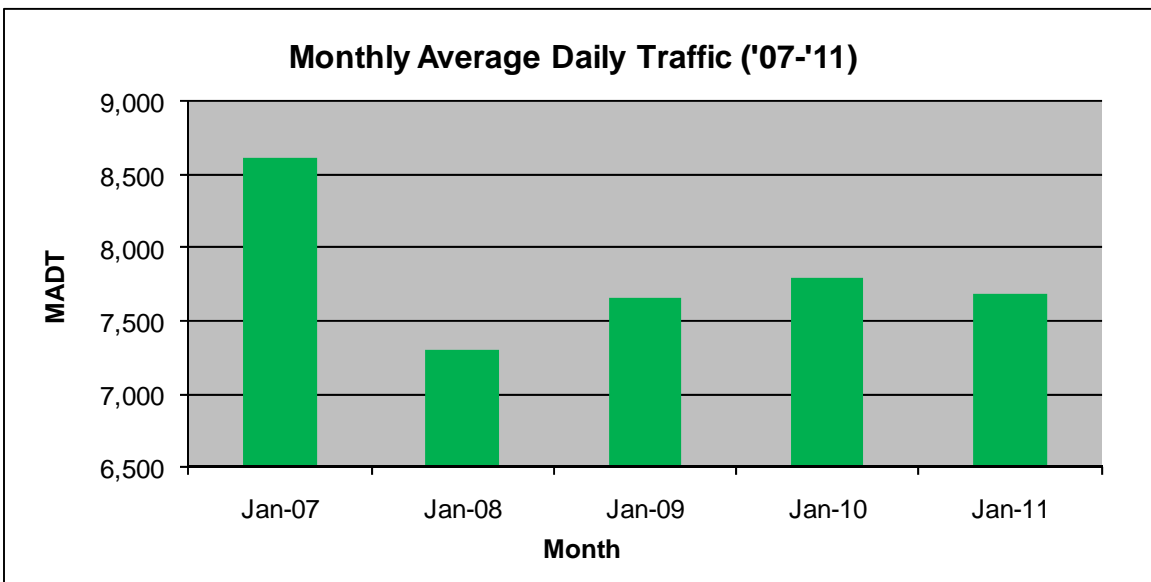

Note: 'Weekday' defined as Monday-Friday, 'Weekend' defined as Saturday-Sunday