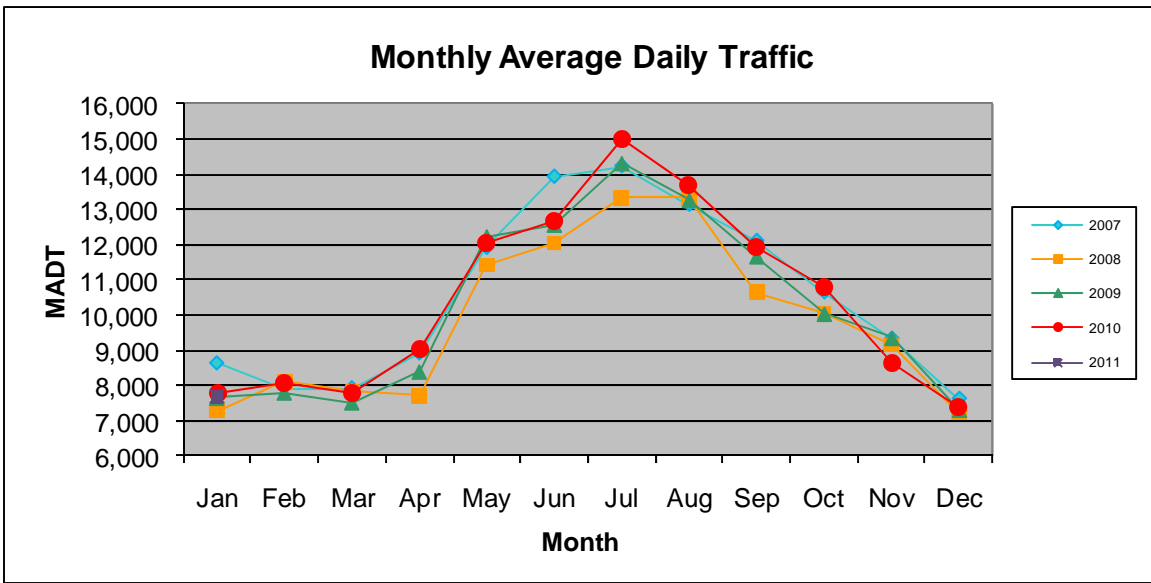

Note: 'Weekday' defined as Monday-Friday, 'Weekend' defined as Saturday-Sunday