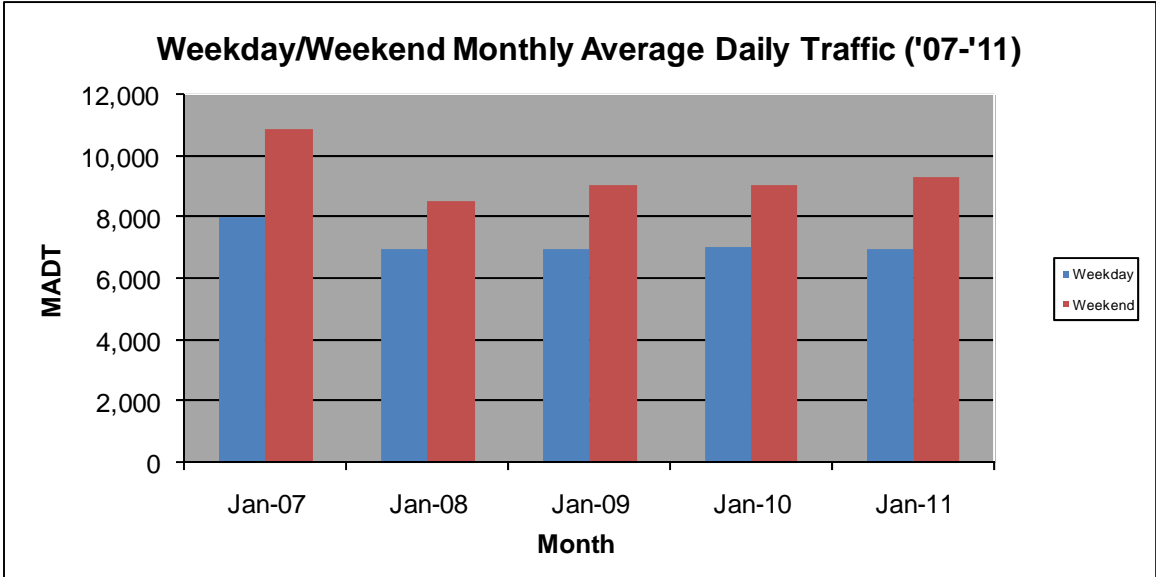

Note: 'Weekday' defined as Monday-Friday, 'Weekend' defined as Saturday-Sunday