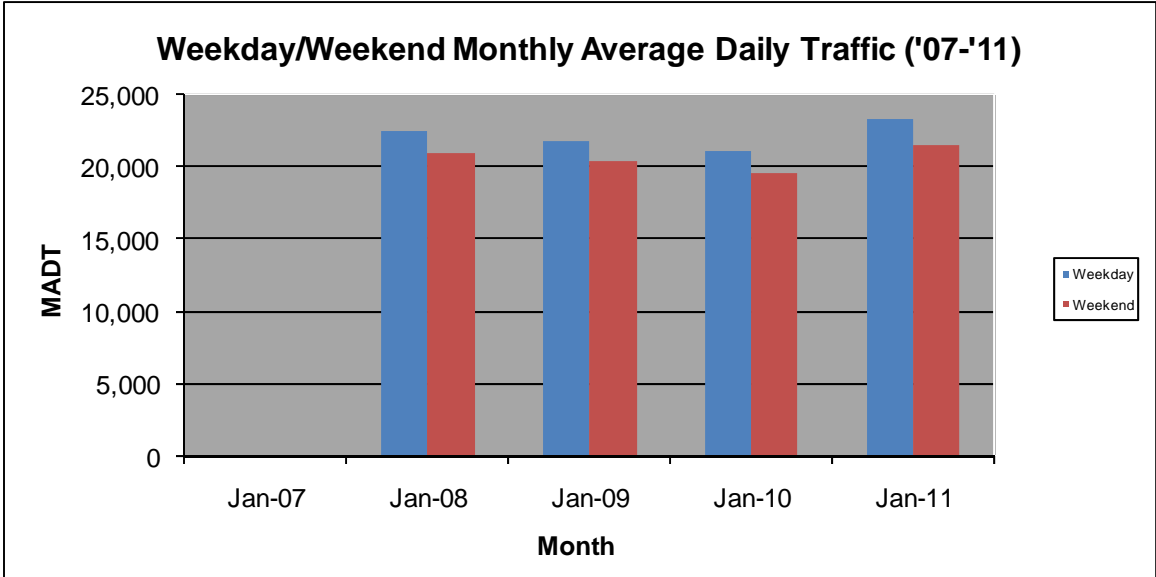

MONTHLY REPORT, STATION NO. 188 (ATR)

JANUARY 2011

Station Measurement: VOLUME/SPEED/CLASS		
Route: TH 52	Route Direction: N/S	Lanes: 4
County: Olmsted	Closest City: Oronoco	
Location: .25 MI N OF CSAH12 (100TH ST NW), S OF ORONOCO		
Ref Post: 066+00.000	True Mile: 65.344	Sequence No. 6770
Volume: 699,742		MADT: 22,572
Weekday MADT: 23,234		Weekend MADT: 21,430

Note: No data for 2007... Currently reports data from weigh-in-motion station #32 installed in 2008

Note: 'Weekday' defined as Monday-Friday, 'Weekend' defined as Saturday-Sunday