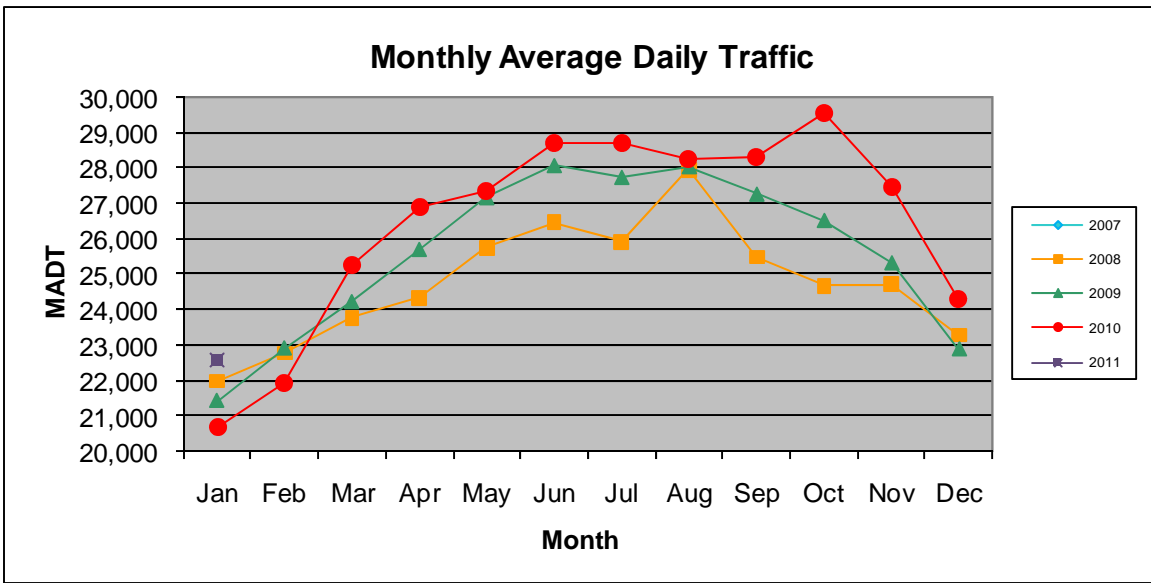

MONTHLY REPORT, STATION NO. 188 (ATR)

JANUARY 2011

Station Measurement: VOLUME/SPEED/CLASS		
Route: TH 52	Route Direction: N/S	Lanes: 4
County: Olmsted	Closest City: Oronoco	
Location: .25 MI N OF CSAH12 (100TH ST NW), S OF ORONOCO		
Ref Post: 066+00.000	True Mile: 65.344	Sequence No. 6770
Volume: 699,742		MADT: 22,572
Weekday MADT: 23,234		Weekend MADT: 21,430

Note: No data for 2007... Currently reports data from weigh-in-motion station #32 installed in 2008

Note: 'Weekday' defined as Monday-Friday, 'Weekend' defined as Saturday-Sunday