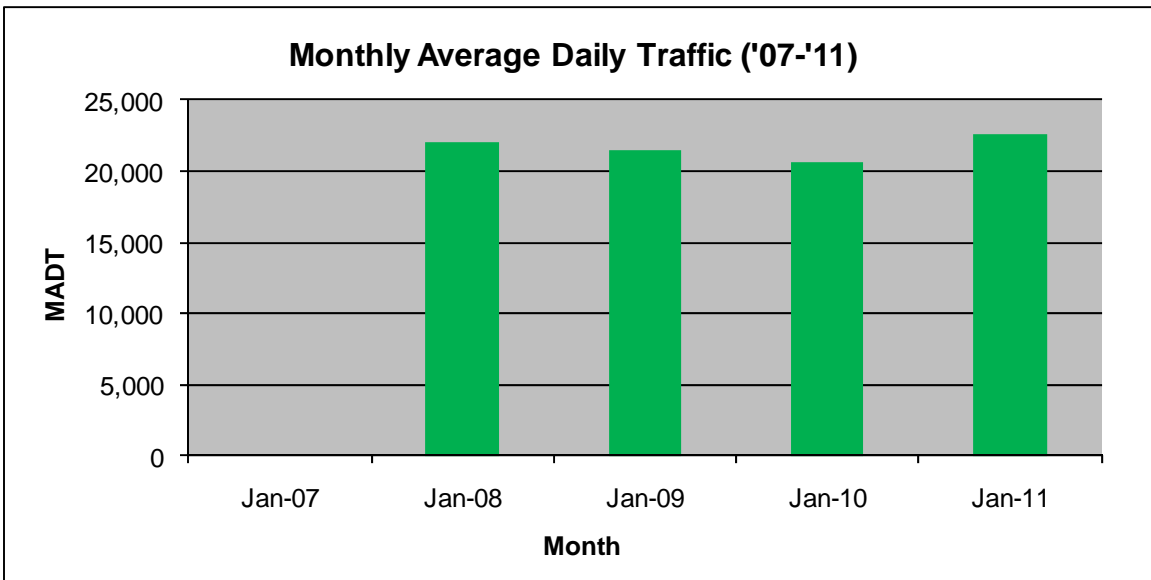

MONTHLY REPORT, STATION NO. 188 (ATR)

JANUARY 2011

Station Measurement: VOLUME/SPEED/CLASS		
Route: TH 52	Route Direction: N/S	Lanes: 4
County: Olmsted	Closest City: Oronoco	
Location: .25 MI N OF CSAH12 (100TH ST NW), S OF ORONOCO		
Ref Post: 066+00.000	True Mile: 65.344	Sequence No. 6770
Volume: 699,742		MADT: 22,572
Weekday MADT: 23,234		Weekend MADT: 21,430

Note: No data for 2007... Currently reports data from weigh-in-motion station #32 installed in 2008

Note: 'Weekday' defined as Monday-Friday, 'Weekend' defined as Saturday-Sunday