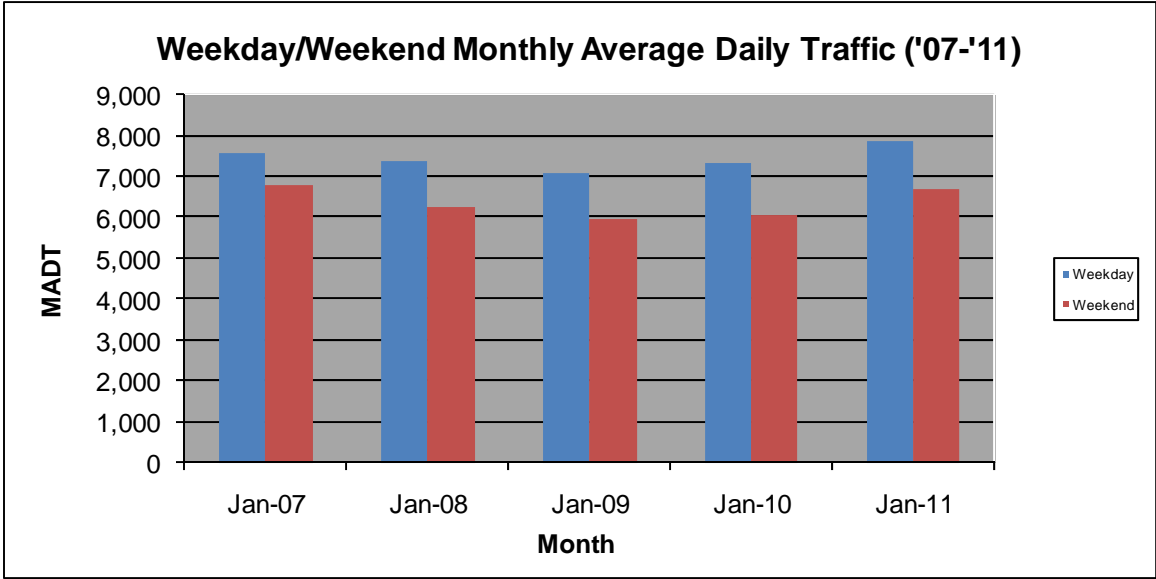

MONTHLY REPORT, STATION NO. 164 (ATR)

JANUARY 2011

Station Measurement: VOLUME		
Route: TH 53	Route Direction: N/S	Lanes: 4
County: St Louis	Closest City: Eveleth	
Location: S OF N MOON LAKE DR, S OF EVELETH		
Ref Post: 055+00.080	True Mile: 54.583	Sequence No. 6763
Volume: 230,936		MADT: 7,450
Weekday MADT: 7,840		Weekend MADT: 6,672

Note: 'Weekday' defined as Monday-Friday, 'Weekend' defined as Saturday-Sunday