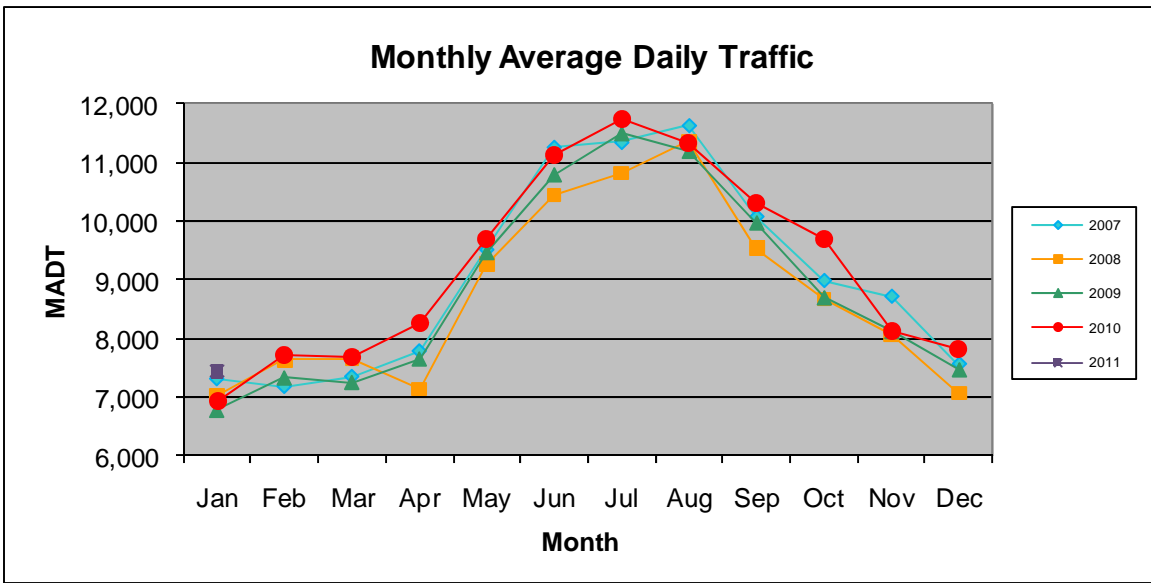

MONTHLY REPORT, STATION NO. 164 (ATR)

JANUARY 2011

Station Measurement: VOLUME		
Route: TH 53	Route Direction: N/S	Lanes: 4
County: St Louis	Closest City: Eveleth	
Location: S OF N MOON LAKE DR, S OF EVELETH		
Ref Post: 055+00.080	True Mile: 54.583	Sequence No. 6763
Volume: 230,936		MADT: 7,450
Weekday MADT: 7,840		Weekend MADT: 6,672

Note: 'Weekday' defined as Monday-Friday, 'Weekend' defined as Saturday-Sunday