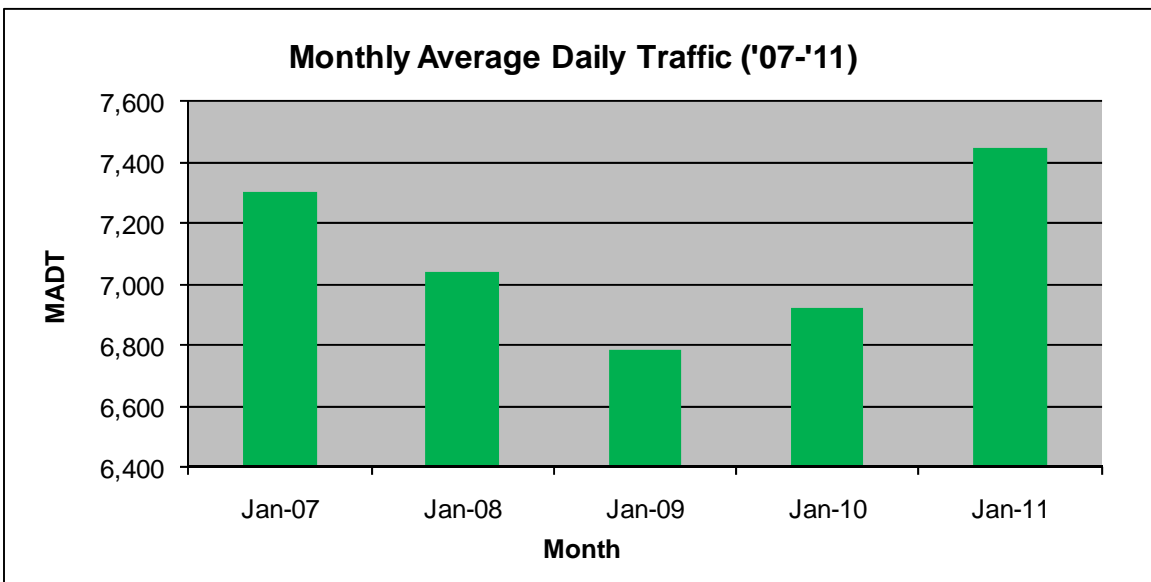

MONTHLY REPORT, STATION NO. 164 (ATR)

JANUARY 2011

Station Measurement: VOLUME		
Route: TH 53	Route Direction: N/S	Lanes: 4
County: St Louis	Closest City: Eveleth	
Location: S OF N MOON LAKE DR, S OF EVELETH		
Ref Post: 055+00.080	True Mile: 54.583	Sequence No. 6763
Volume: 230,936		MADT: 7,450
Weekday MADT: 7,840		Weekend MADT: 6,672

Note: 'Weekday' defined as Monday-Friday, 'Weekend' defined as Saturday-Sunday