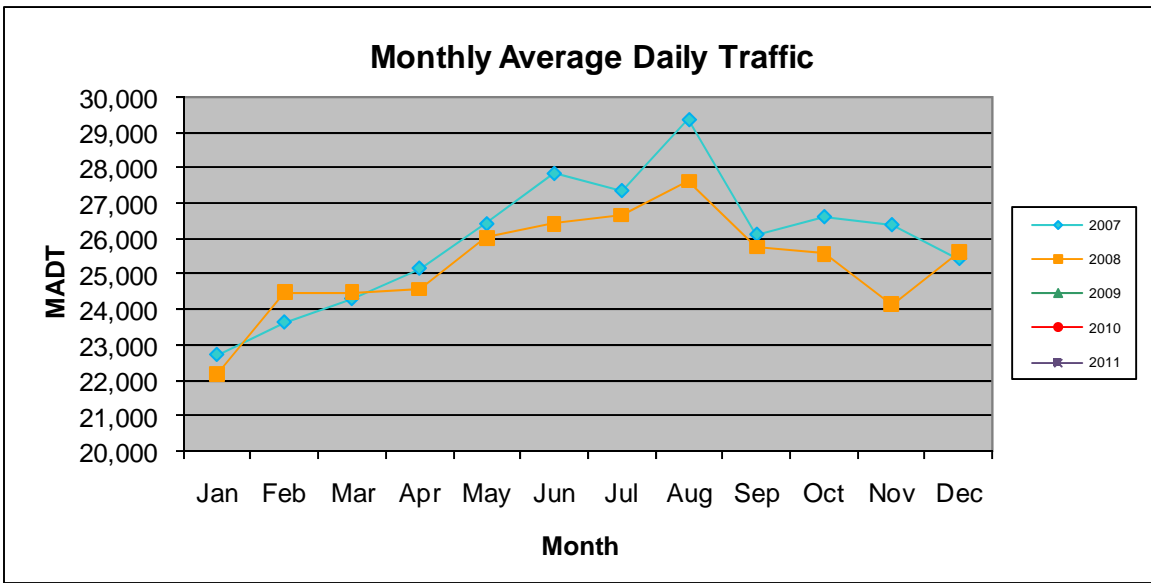

MONTHLY REPORT, STATION NO. 110 (ATR)

JANUARY 2011

Station Measurement: VOLUME		
Route: TH 53	Route Direction: N/S	Lanes: 4
County: St Louis	Closest City: Duluth	
Location: SE OF CSAH6 (MAPLE GROVE RD) IN DULUTH		
Ref Post: 005+00.000	True Mile: 6.129	Sequence No. 9827
Volume: 0		MADT: 0
Weekday MADT: 7,840		Weekend MADT: 6,672

Note: No data January 2009 to date; sensors destroyed by construction

Note: 'Weekday' defined as Monday-Friday, 'Weekend' defined as Saturday-Sunday