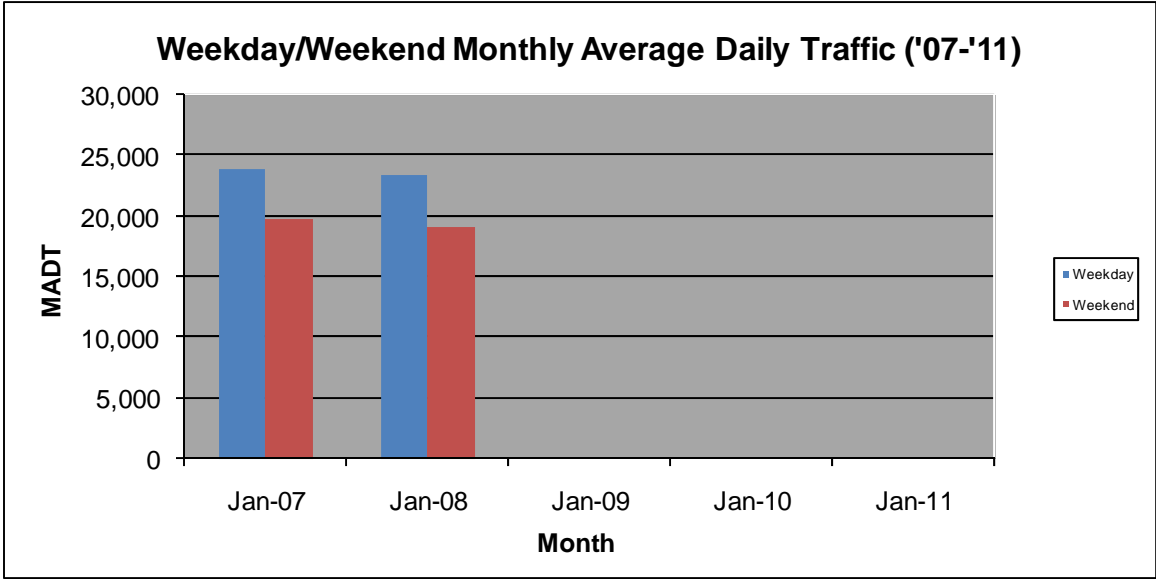

MONTHLY REPORT, STATION NO. 110 (ATR)

JANUARY 2011

Station Measurement: VOLUME		
Route: TH 53	Route Direction: N/S	Lanes: 4
County: St Louis	Closest City: Duluth	
Location: SE OF CSAH6 (MAPLE GROVE RD) IN DULUTH		
Ref Post: 005+00.000	True Mile: 6.129	Sequence No. 9827
Volume: 0		MADT: 0
Weekday MADT: 7,840		Weekend MADT: 6,672

Note: No data January 2009 to date; sensors destroyed by construction

Note: 'Weekday' defined as Monday-Friday, 'Weekend' defined as Saturday-Sunday