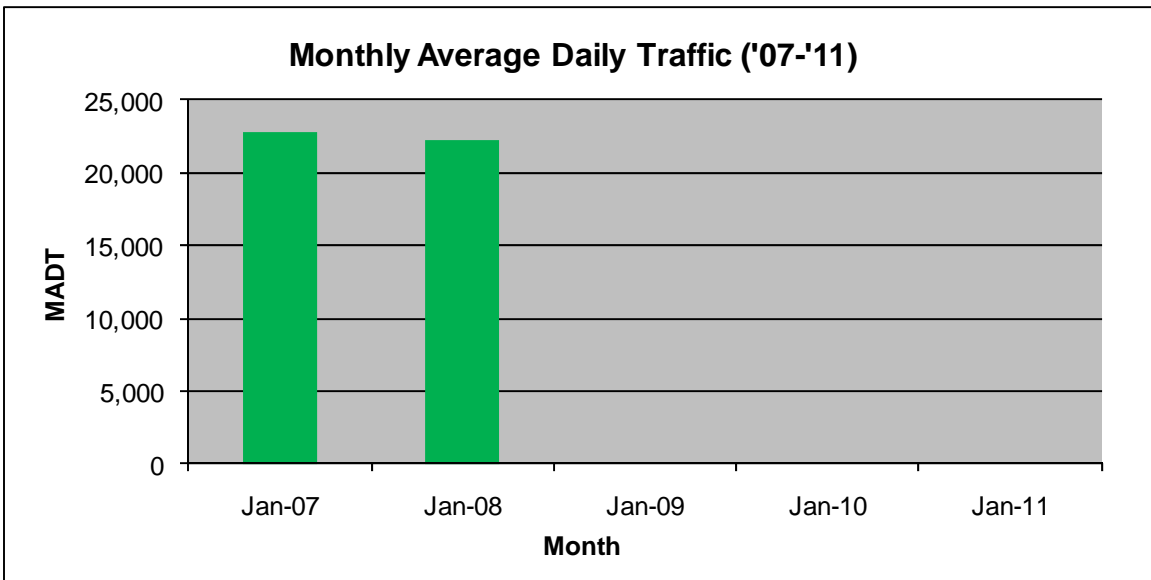

MONTHLY REPORT, STATION NO. 110 (ATR)

JANUARY 2011

Station Measurement: VOLUME		
Route: TH 53	Route Direction: N/S	Lanes: 4
County: St Louis	Closest City: Duluth	
Location: SE OF CSAH6 (MAPLE GROVE RD) IN DULUTH		
Ref Post: 005+00.000	True Mile: 6.129	Sequence No. 9827
Volume: 0		MADT: 0
Weekday MADT: 7,840		Weekend MADT: 6,672

Note: No data January 2009 to date; sensors destroyed by construction

Note: 'Weekday' defined as Monday-Friday, 'Weekend' defined as Saturday-Sunday