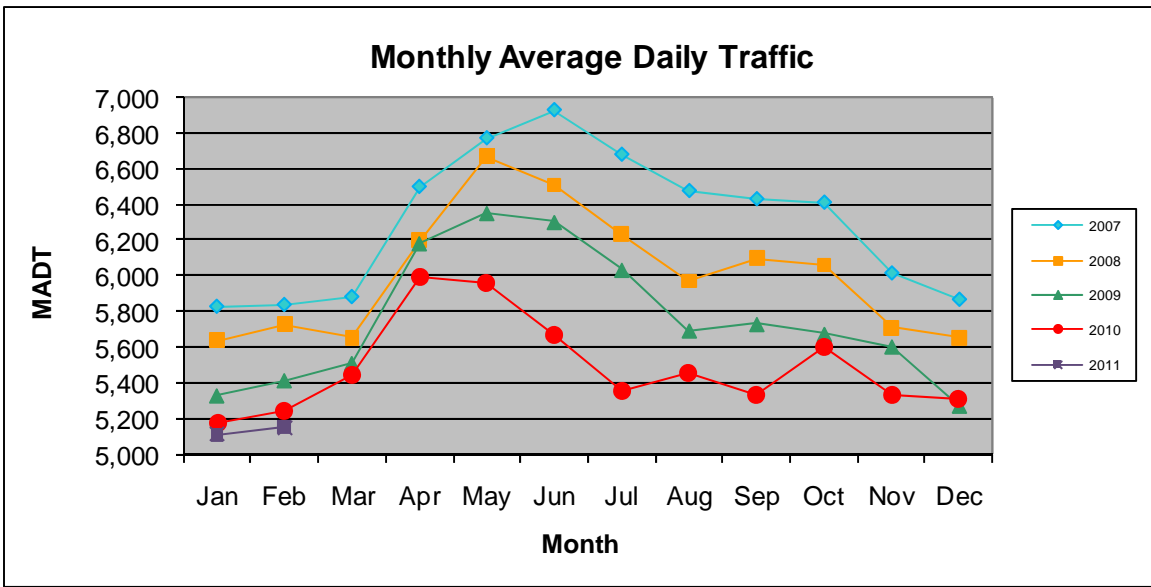

MONTHLY REPORT, STATION NO. 460 (ATR)

FEBRUARY 2011

Station Measurement: VOLUME		
Route: MSAS 128	Route Direction: E/W	Lanes: 2
County: Dakota		Closest City: Hastings
Location: W OF MSAS122 (PINE ST) IN HASTINGS		
Ref Post: 000+00.840	True Mile: 0.84	Sequence No. 9909
Volume: 144,149		MADT: 5,148
Weekday MADT: 5,412		Weekend MADT: 4,460

Note: 'Weekday' defined as Monday-Friday, 'Weekend' defined as Saturday-Sunday