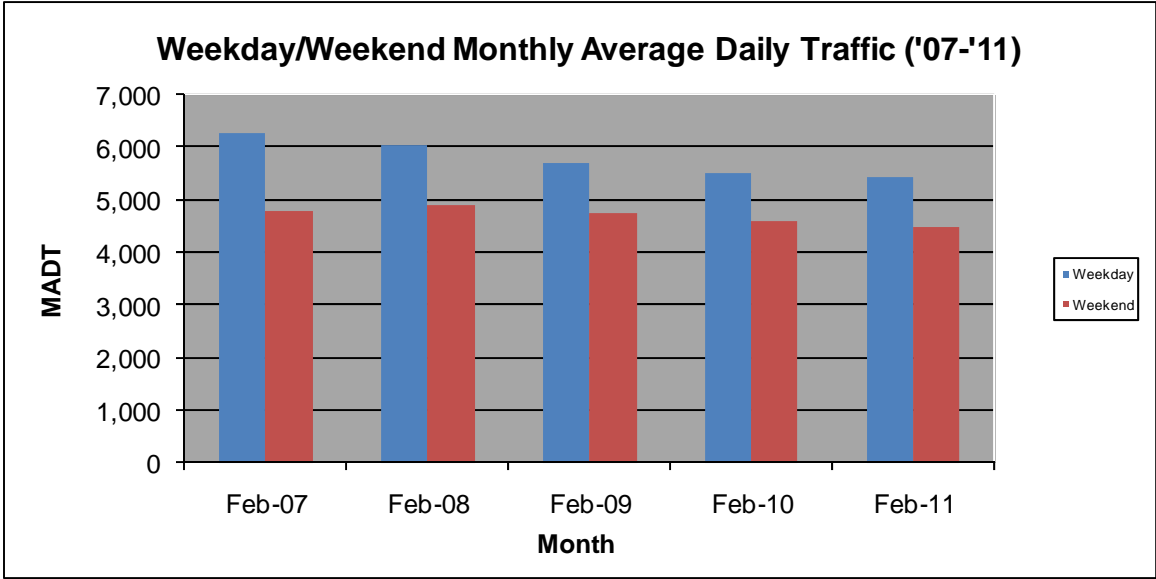

MONTHLY REPORT, STATION NO. 460 (ATR)

FEBRUARY 2011

Station Measurement: VOLUME		
Route: MSAS 128	Route Direction: E/W	Lanes: 2
County: Dakota		Closest City: Hastings
Location: W OF MSAS122 (PINE ST) IN HASTINGS		
Ref Post: 000+00.840	True Mile: 0.84	Sequence No. 9909
Volume: 144,149		MADT: 5,148
Weekday MADT: 5,412		Weekend MADT: 4,460

Note: 'Weekday' defined as Monday-Friday, 'Weekend' defined as Saturday-Sunday