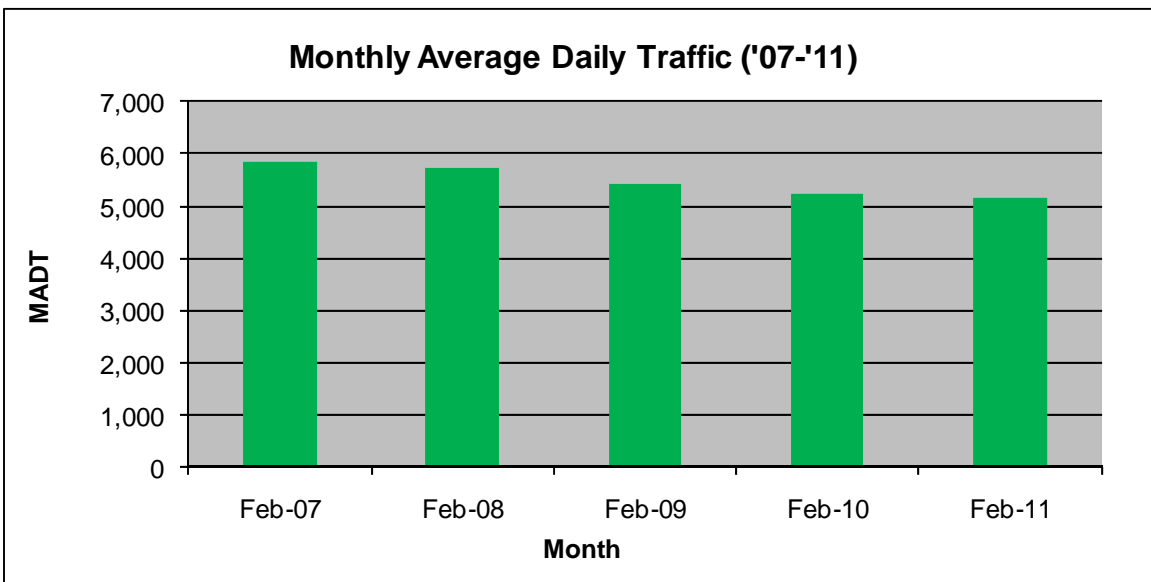

MONTHLY REPORT, STATION NO. 460 (ATR)

FEBRUARY 2011

Station Measurement: VOLUME		
Route: MSAS 128	Route Direction: E/W	Lanes: 2
County: Dakota		Closest City: Hastings
Location: W OF MSAS122 (PINE ST) IN HASTINGS		
Ref Post: 000+00.840	True Mile: 0.84	Sequence No. 9909
Volume: 144,149		MADT: 5,148
Weekday MADT: 5,412		Weekend MADT: 4,460

Note: 'Weekday' defined as Monday-Friday, 'Weekend' defined as Saturday-Sunday