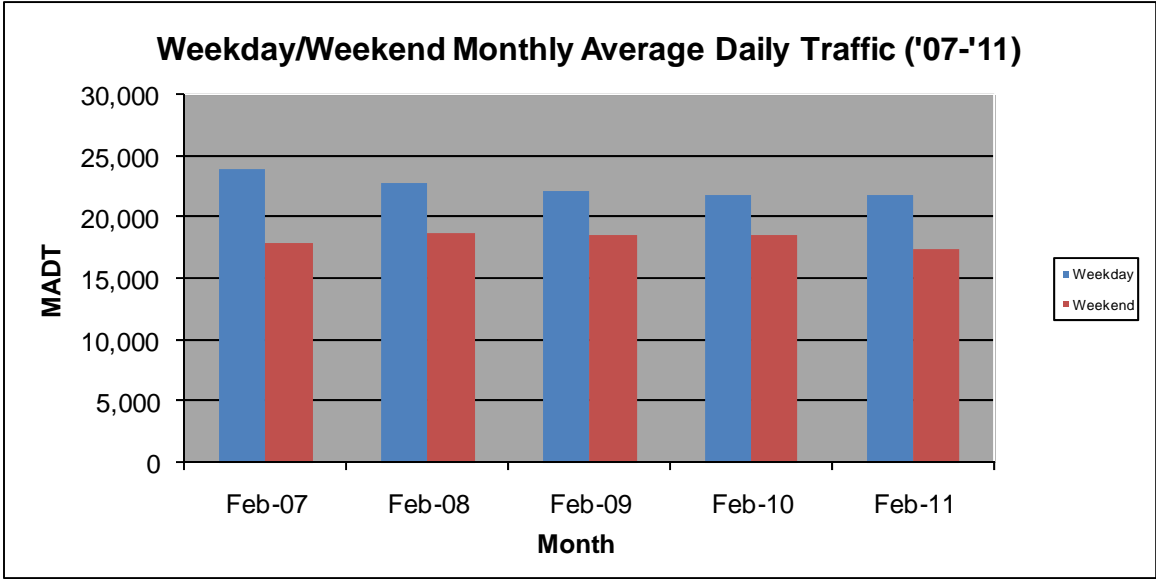

MONTHLY REPORT, STATION NO. 425 (ATR)

FEBRUARY 2011

Station Measurement: VOLUME		
Route: CSAH 32	Route Direction: E/W	Lanes: 4
County: Dakota		Closest City: Eagan
Location: W OF MSAS109 (JOHNNY CAKE RIDGE RD) IN EAGAN		
Ref Post: 004+00.840	True Mile: 4.84	Sequence No. 9896
Volume: 576,062		MADT: 20,574
Weekday MADT: 21,834		Weekend MADT: 17,396

Note: 'Weekday' defined as Monday-Friday, 'Weekend' defined as Saturday-Sunday