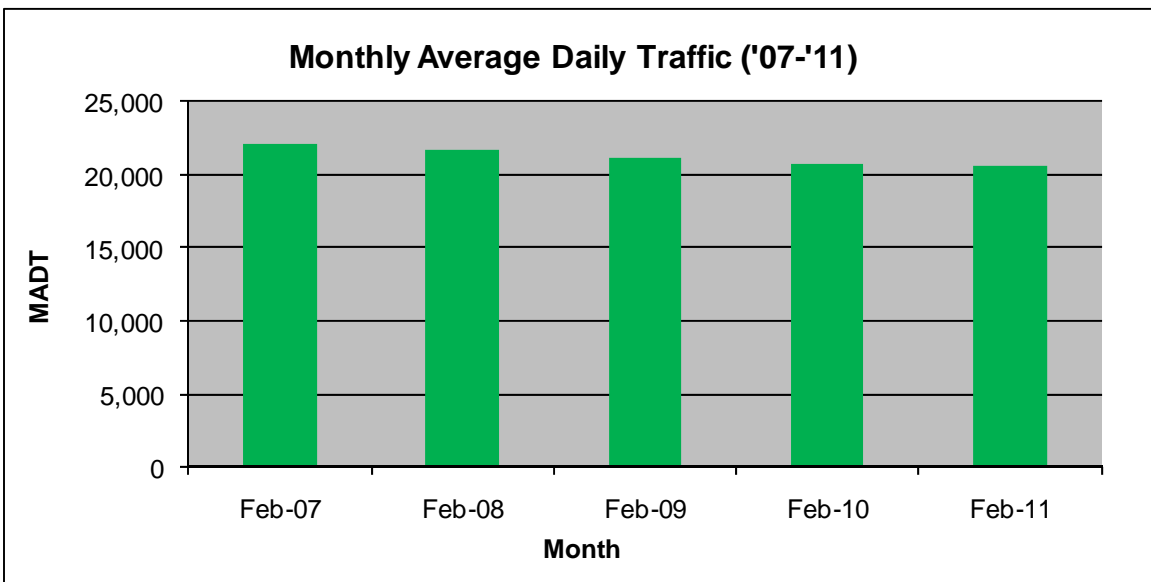

MONTHLY REPORT, STATION NO. 425 (ATR)

FEBRUARY 2011

Station Measurement: VOLUME		
Route: CSAH 32	Route Direction: E/W	Lanes: 4
County: Dakota		Closest City: Eagan
Location: W OF MSAS109 (JOHNNY CAKE RIDGE RD) IN EAGAN		
Ref Post: 004+00.840	True Mile: 4.84	Sequence No. 9896
Volume: 576,062		MADT: 20,574
Weekday MADT: 21,834		Weekend MADT: 17,396

Note: 'Weekday' defined as Monday-Friday, 'Weekend' defined as Saturday-Sunday