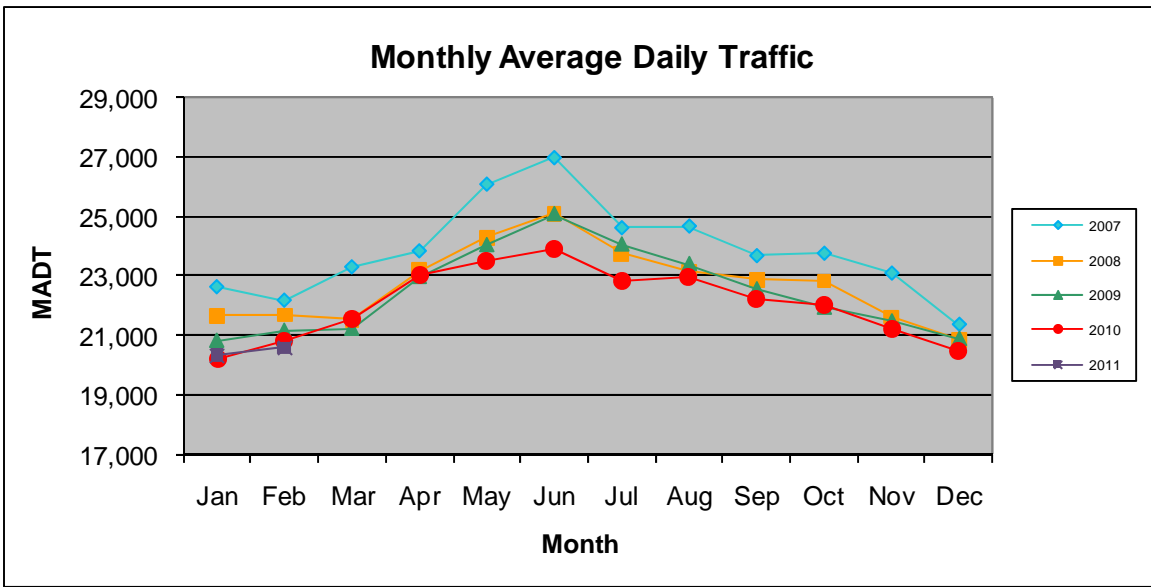

MONTHLY REPORT, STATION NO. 425 (ATR)

FEBRUARY 2011

Station Measurement: VOLUME		
Route: CSAH 32	Route Direction: E/W	Lanes: 4
County: Dakota		Closest City: Eagan
Location: W OF MSAS109 (JOHNNY CAKE RIDGE RD) IN EAGAN		
Ref Post: 004+00.840	True Mile: 4.84	Sequence No. 9896
Volume: 576,062		MADT: 20,574
Weekday MADT: 21,834		Weekend MADT: 17,396

Note: 'Weekday' defined as Monday-Friday, 'Weekend' defined as Saturday-Sunday