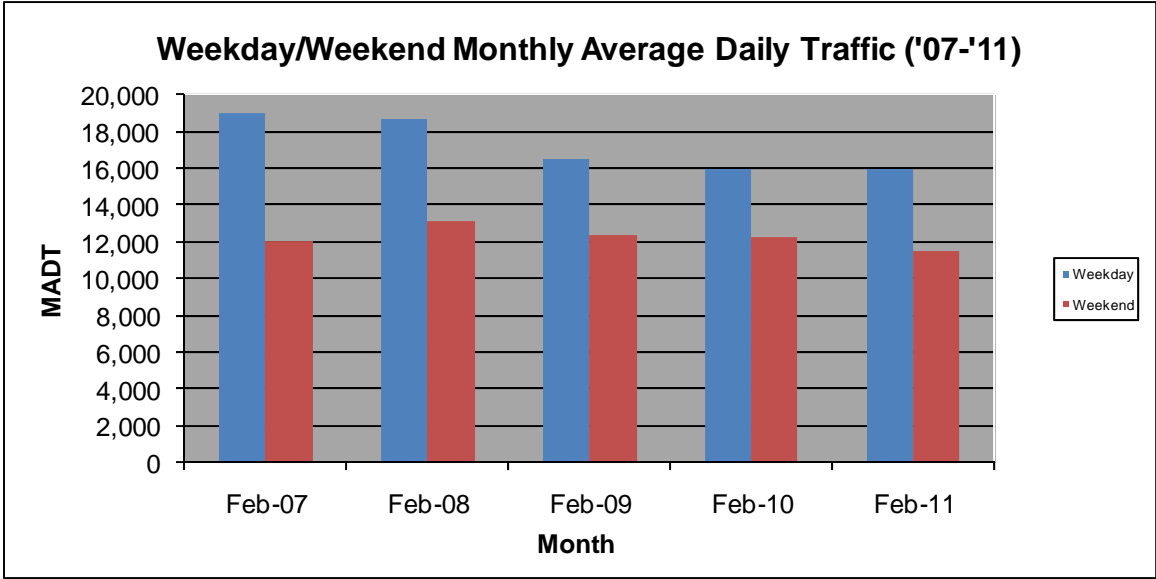

MONTHLY REPORT, STATION NO. 407 (ATR)

FEBRUARY 2011

| | | |
|-------------------------------------|----------------------|-----------------------------|
| Station Measurement: VOLUME | | |
| Route: CSAH 15 | Route Direction: E/W | Lanes: 2 |
| County: Hennepin | | Closest City: Orono |
| Location: NE OF SPATES AVE IN ORONO | | |
| Ref Post: 010+00.900 | True Mile: 10.9 | Sequence No. 9885 |
| Volume: 411,604 | | MADT: 11,448 |
| Weekday MADT: 15,990 | | Weekend MADT: 11,448 |

Note: Decrease in traffic July to September 2008 due to construction on TH 12

Note: 'Weekday' defined as Monday-Friday, 'Weekend' defined as Saturday-Sunday