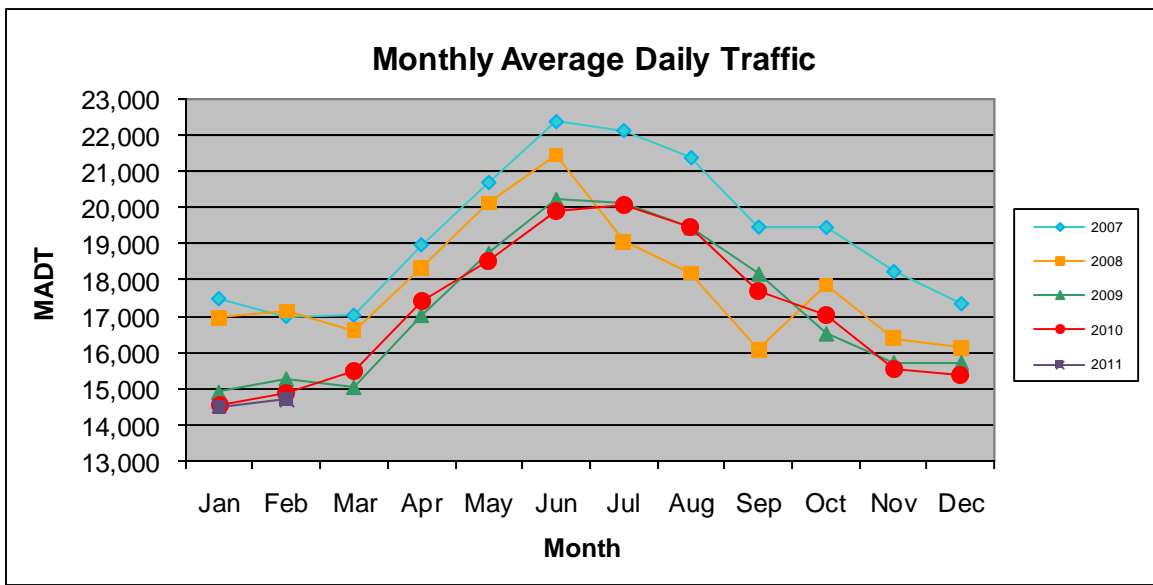

MONTHLY REPORT, STATION NO. 407 (ATR)

FEBRUARY 2011

| | | |
|-------------------------------------|----------------------|-----------------------------|
| Station Measurement: VOLUME | | |
| Route: CSAH 15 | Route Direction: E/W | Lanes: 2 |
| County: Hennepin | | Closest City: Orono |
| Location: NE OF SPATES AVE IN ORONO | | |
| Ref Post: 010+00.900 | True Mile: 10.9 | Sequence No. 9885 |
| Volume: 411,604 | | MADT: 11,448 |
| Weekday MADT: 15,990 | | Weekend MADT: 11,448 |

Note: Decrease in traffic July to September 2008 due to construction on TH 12

Note: 'Weekday' defined as Monday-Friday, 'Weekend' defined as Saturday-Sunday