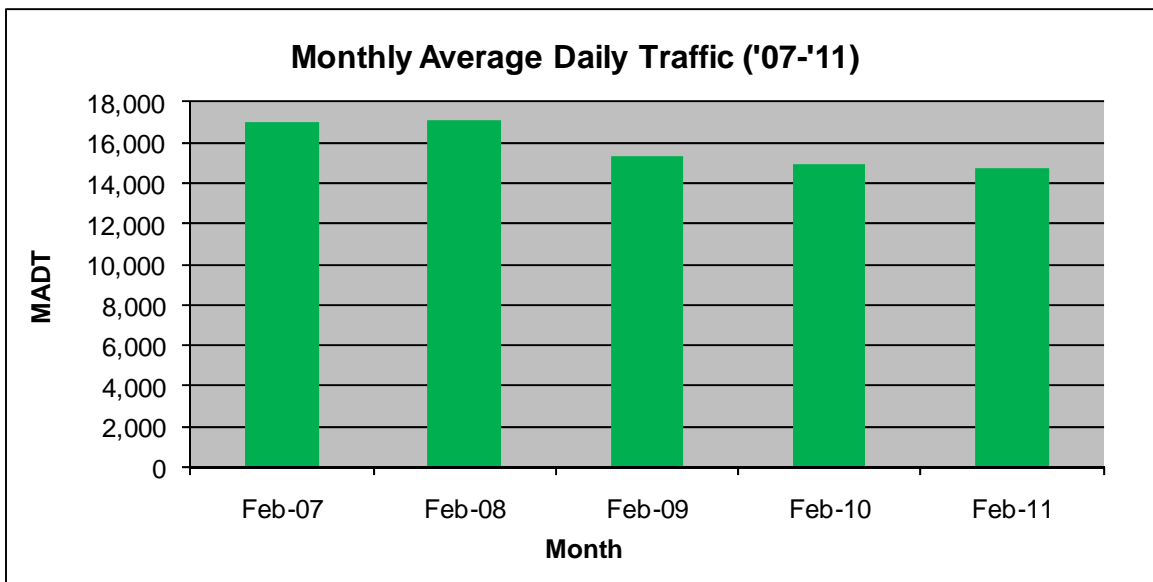

MONTHLY REPORT, STATION NO. 407 (ATR)

FEBRUARY 2011

| | | |
|-------------------------------------|----------------------|-----------------------------|
| Station Measurement: VOLUME | | |
| Route: CSAH 15 | Route Direction: E/W | Lanes: 2 |
| County: Hennepin | | Closest City: Orono |
| Location: NE OF SPATES AVE IN ORONO | | |
| Ref Post: 010+00.900 | True Mile: 10.9 | Sequence No. 9885 |
| Volume: 411,604 | | MADT: 11,448 |
| Weekday MADT: 15,990 | | Weekend MADT: 11,448 |

Note: Decrease in traffic July to September 2008 due to construction on TH 12

Note: 'Weekday' defined as Monday-Friday, 'Weekend' defined as Saturday-Sunday