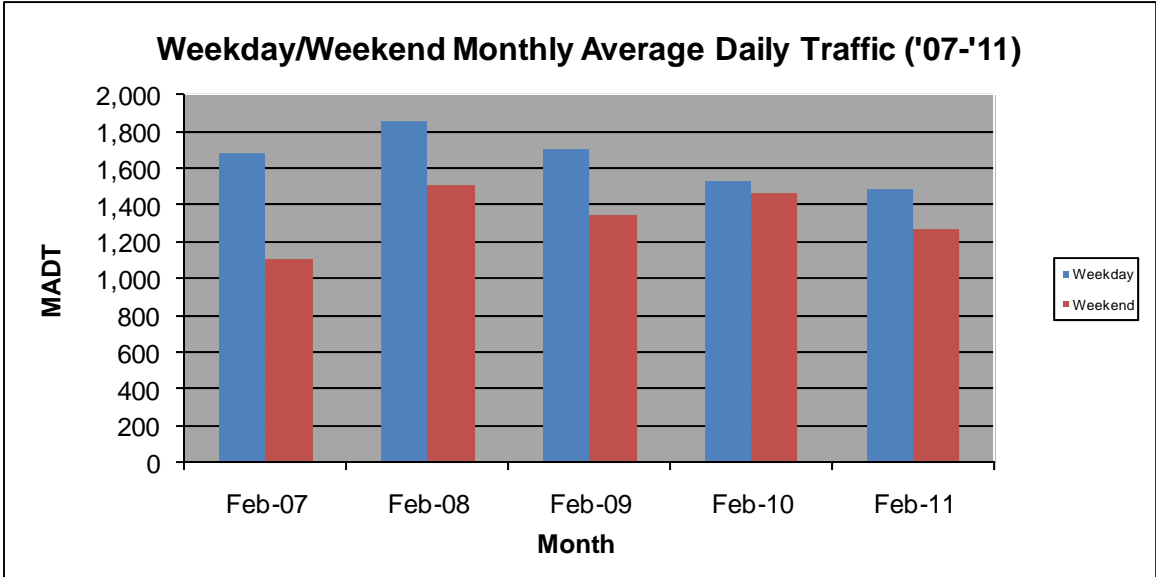

## FEBRUARY 2011

Station Measurement: VOLUME		
Route: CSAH 31	Route Direction: N/S	Lanes: 4
County: Hennepin		Closest City: Edina
Location: S OF MSAS145 (W 70TH ST) IN EDINA		
Ref Post: 001+00.100	True Mile: 1.1	Sequence No. 9881
<b>Volume: 39,983</b>		<b>MADT: 1,428</b>
<b>Weekday MADT: 1,484</b>		<b>Weekend MADT: 1,264</b>

Note: Increase in traffic April to November 2008 due to detours from TH 12 and county roads

Note: 'Weekday' defined as Monday-Friday, 'Weekend' defined as Saturday-Sunday