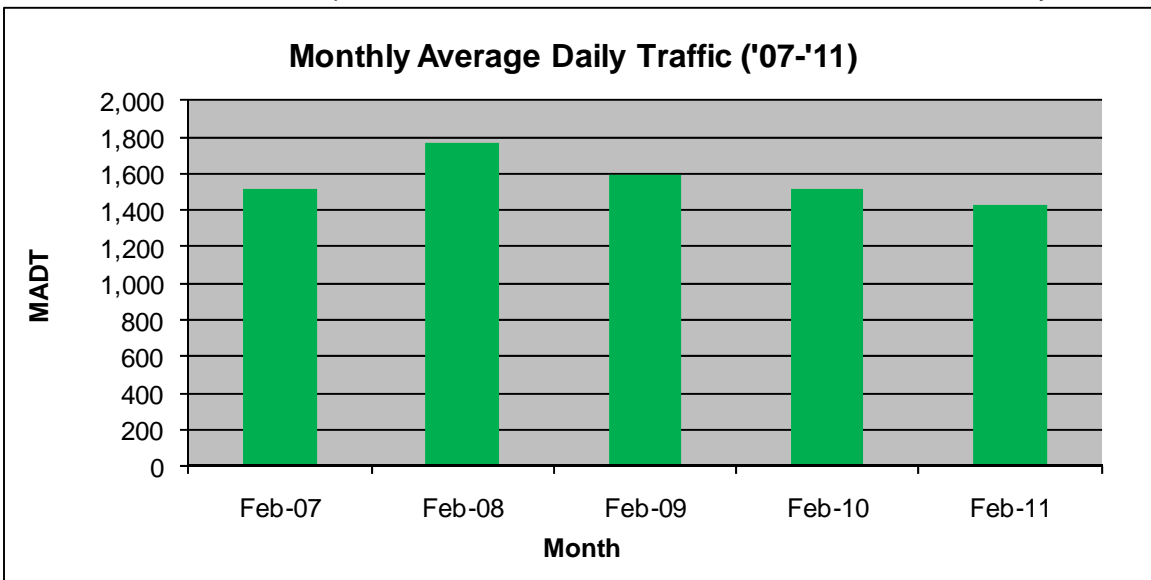

# MONTHLY REPORT, STATION NO. 400 (ATR)

## FEBRUARY 2011

Station Measurement: VOLUME		
Route: CSAH 31	Route Direction: N/S	Lanes: 4
County: Hennepin		Closest City: Edina
Location: S OF MSAS145 (W 70TH ST) IN EDINA		
Ref Post: 001+00.100	True Mile: 1.1	Sequence No. 9881
<b>Volume: 39,983</b>		<b>MADT: 1,428</b>
<b>Weekday MADT: 1,484</b>		<b>Weekend MADT: 1,264</b>

Note: Increase in traffic April to November 2008 due to detours from TH 12 and county roads

Note: 'Weekday' defined as Monday-Friday, 'Weekend' defined as Saturday-Sunday