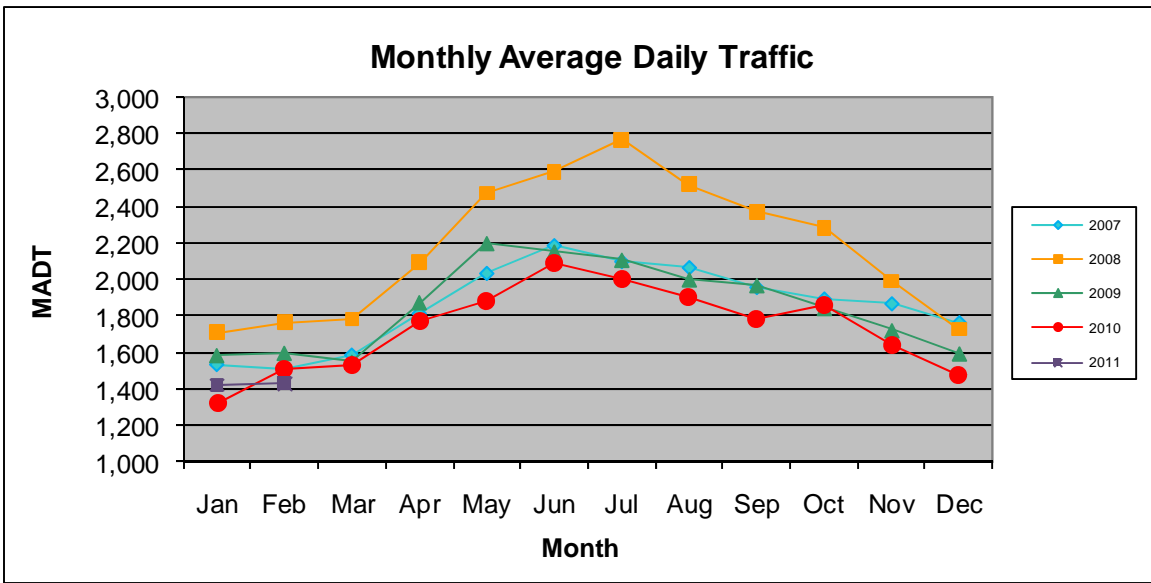

## FEBRUARY 2011

Station Measurement: VOLUME		
Route: CSAH 31	Route Direction: N/S	Lanes: 4
County: Hennepin		Closest City: Edina
Location: S OF MSAS145 (W 70TH ST) IN EDINA		
Ref Post: 001+00.100	True Mile: 1.1	Sequence No. 9881
<b>Volume: 39,983</b>		<b>MADT: 1,428</b>
<b>Weekday MADT: 1,484</b>		<b>Weekend MADT: 1,264</b>

Note: Increase in traffic April to November 2008 due to detours from TH 12 and county roads

Note: 'Weekday' defined as Monday-Friday, 'Weekend' defined as Saturday-Sunday