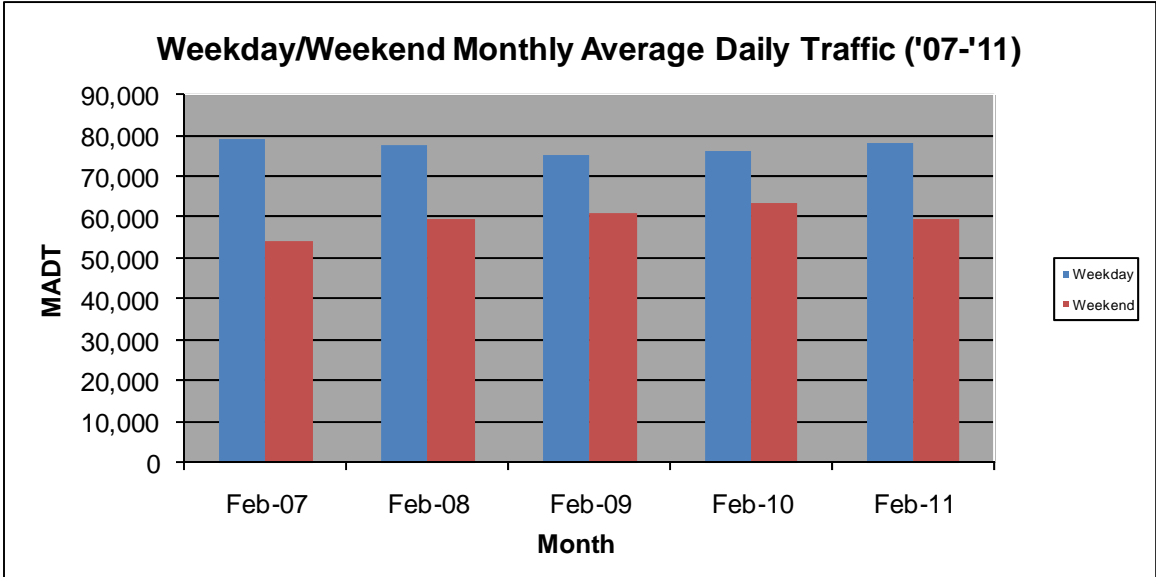

MONTHLY REPORT, STATION NO. 354 (ATR)

FEBRUARY 2011

Station Measurement: VOLUME		
Route: I-94	Route Direction: E/W	Lanes: 6
County: Washington		Closest City: Woodbury
Location: W OF MSAS127 (COTTAGE GROVE DR) IN WOODBURY		
Ref Post: 252+00.500	True Mile: 253.096	Sequence No. 9861
Volume: 2,038,621		MADT: 72,808
Weekday MADT: 78,154		Weekend MADT: 59,416

Note: 'Weekday' defined as Monday-Friday, 'Weekend' defined as Saturday-Sunday