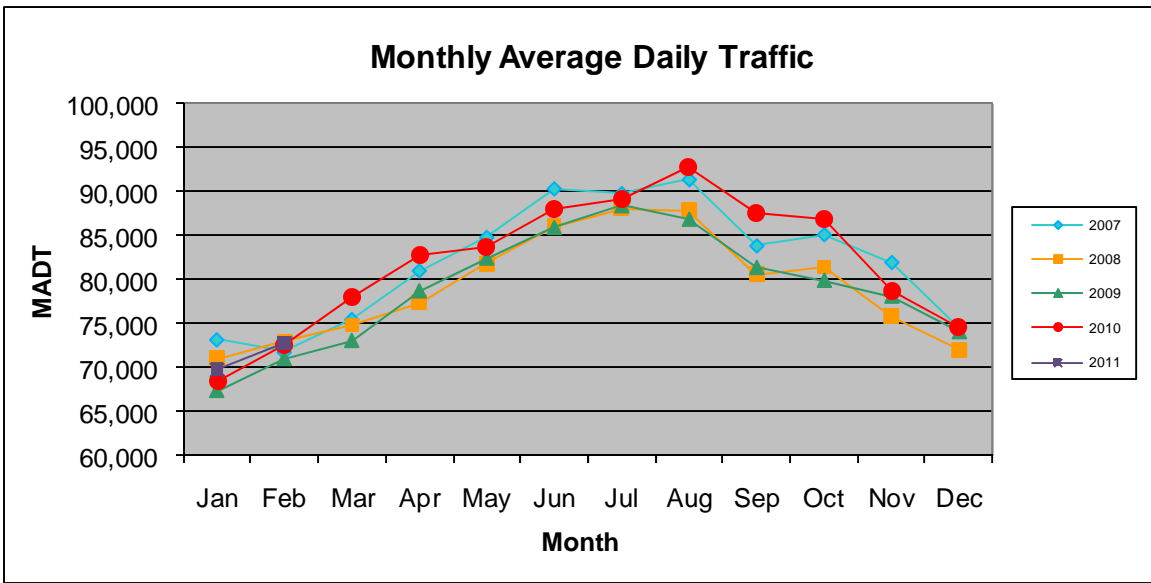

MONTHLY REPORT, STATION NO. 354 (ATR)

FEBRUARY 2011

Station Measurement: VOLUME		
Route: I-94	Route Direction: E/W	Lanes: 6
County: Washington		Closest City: Woodbury
Location: W OF MSAS127 (COTTAGE GROVE DR) IN WOODBURY		
Ref Post: 252+00.500	True Mile: 253.096	Sequence No. 9861
Volume: 2,038,621		MADT: 72,808
Weekday MADT: 78,154		Weekend MADT: 59,416

Note: 'Weekday' defined as Monday-Friday, 'Weekend' defined as Saturday-Sunday