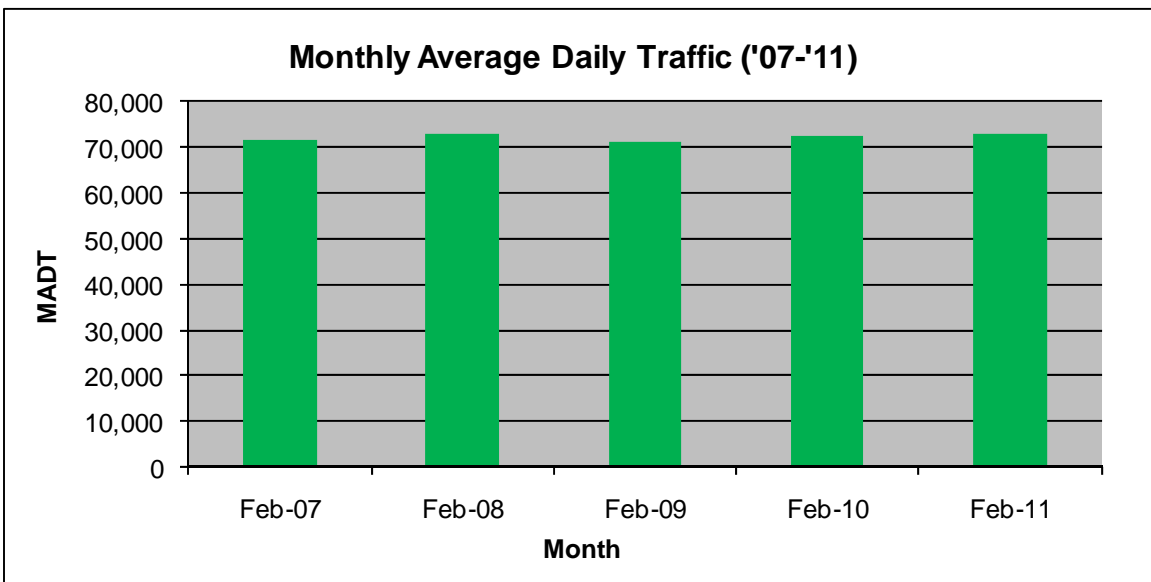

MONTHLY REPORT, STATION NO. 354 (ATR)

FEBRUARY 2011

Station Measurement: VOLUME		
Route: I-94	Route Direction: E/W	Lanes: 6
County: Washington		Closest City: Woodbury
Location: W OF MSAS127 (COTTAGE GROVE DR) IN WOODBURY		
Ref Post: 252+00.500	True Mile: 253.096	Sequence No. 9861
Volume: 2,038,621		MADT: 72,808
Weekday MADT: 78,154		Weekend MADT: 59,416

Note: 'Weekday' defined as Monday-Friday, 'Weekend' defined as Saturday-Sunday