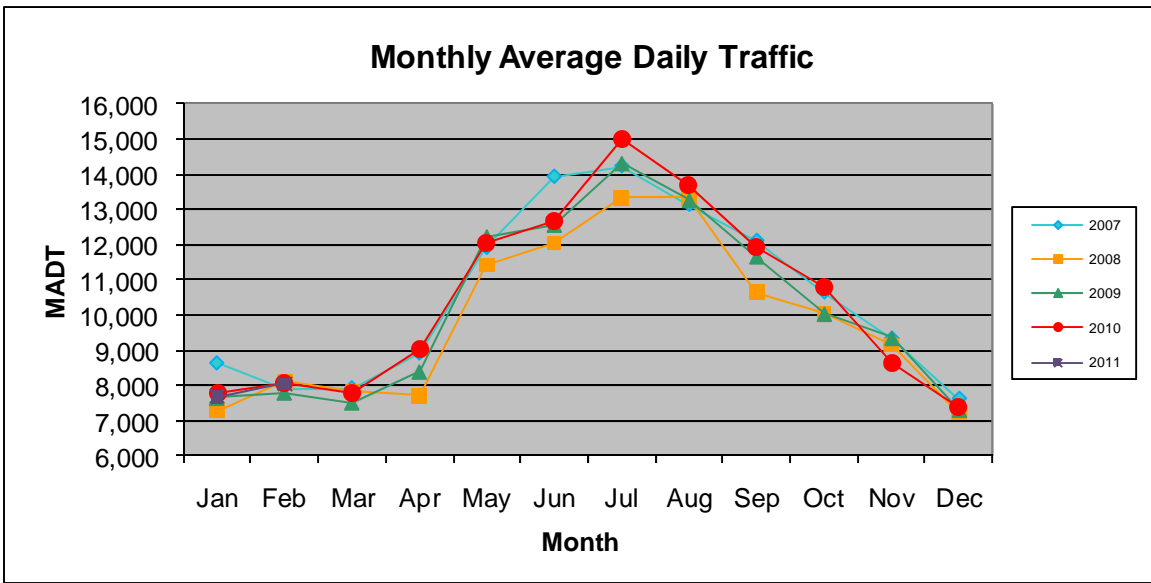

Note: 'Weekday' defined as Monday-Friday, 'Weekend' defined as Saturday-Sunday