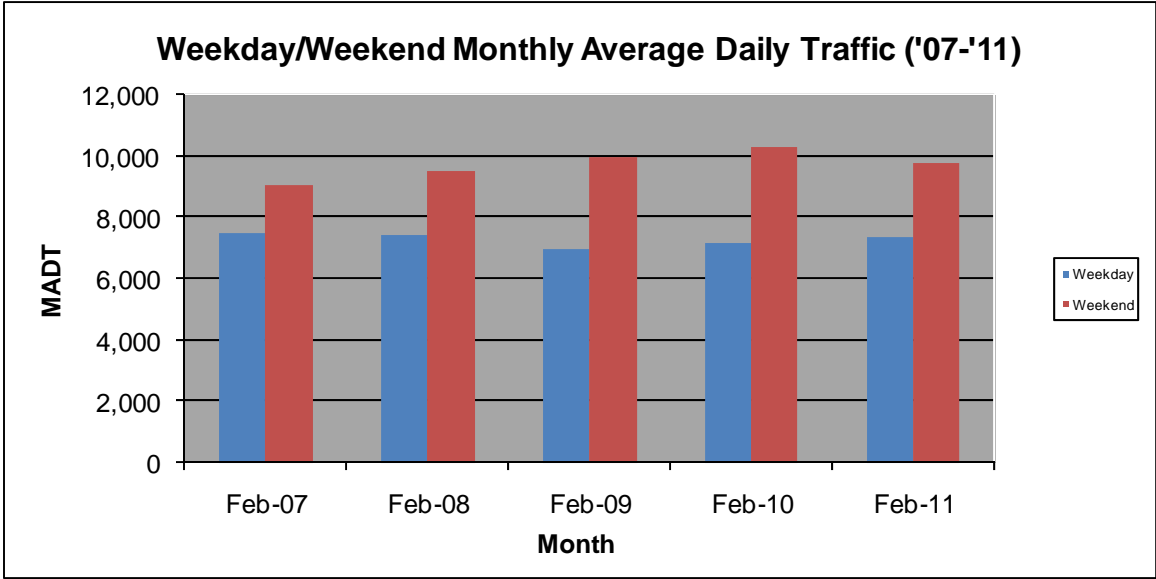

Note: 'Weekday' defined as Monday-Friday, 'Weekend' defined as Saturday-Sunday