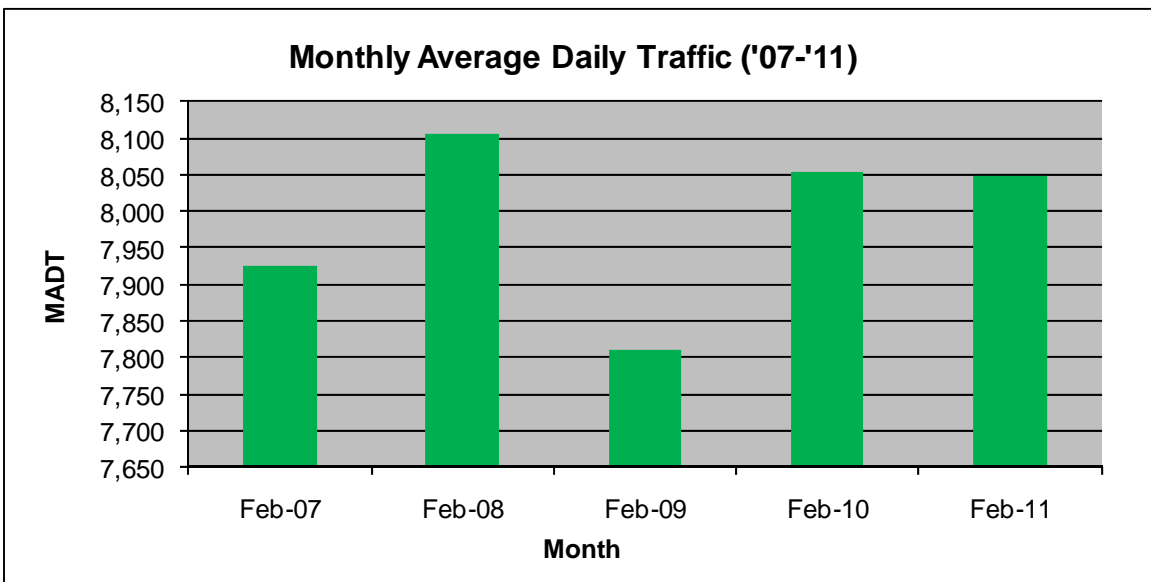

MONTHLY REPORT, STATION NO. 204 (ATR)

FEBRUARY 2011

Station Measurement: VOLUME/SPEED/CLASS		
Route: TH 169	Route Direction: N/S	Lanes: 4
County: Mille Lacs	Closest City: Onamia	
Location: .3 MI N OF CSAH22 (350TH ST), S OF ONAMIA		
Ref Post: 212+00.700	True Mile: 210.2	Sequence No. 6780
Volume: 225,319		MADT: 8,047
Weekday MADT: 7,348		Weekend MADT: 9,768

Note: 'Weekday' defined as Monday-Friday, 'Weekend' defined as Saturday-Sunday