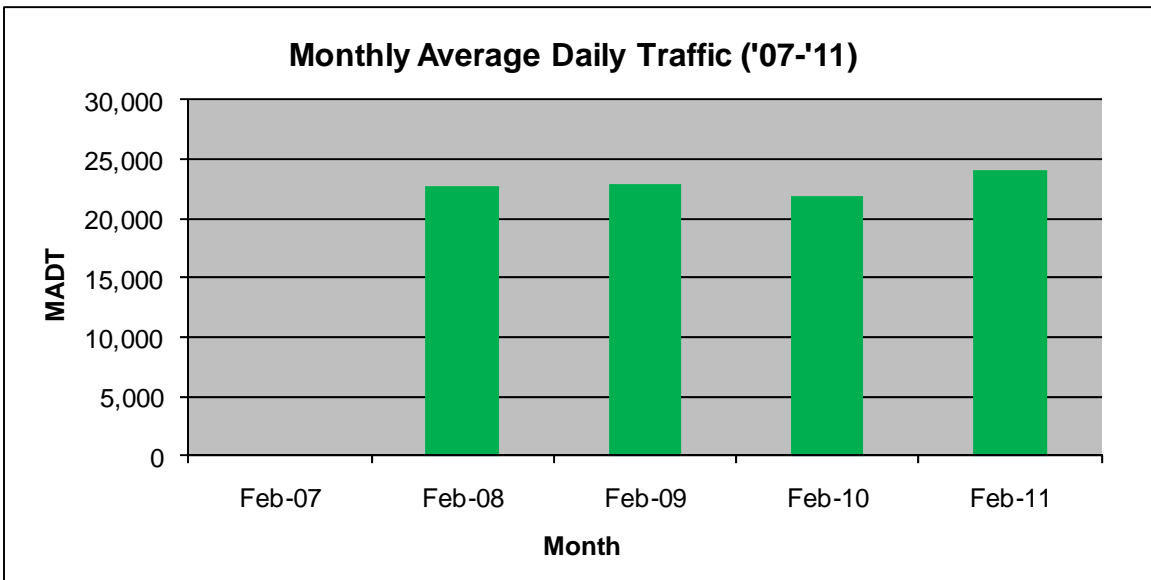

MONTHLY REPORT, STATION NO. 188 (ATR)

FEBRUARY 2011

Station Measurement: VOLUME/SPEED/CLASS		
Route: TH 52	Route Direction: N/S	Lanes: 4
County: Olmsted		Closest City: Oronoco
Location: .25 MI N OF CSAH12 (100TH ST NW), S OF ORONOCO		
Ref Post: 066+00.000	True Mile: 65.344	Sequence No. 6770
Volume: 673,474		MADT: 24,053
Weekday MADT: 24,474		Weekend MADT: 22,976

Note: No data for 2007... Currently reports data from weigh-in-motion station #32 installed in 2008

Note: 'Weekday' defined as Monday-Friday, 'Weekend' defined as Saturday-Sunday