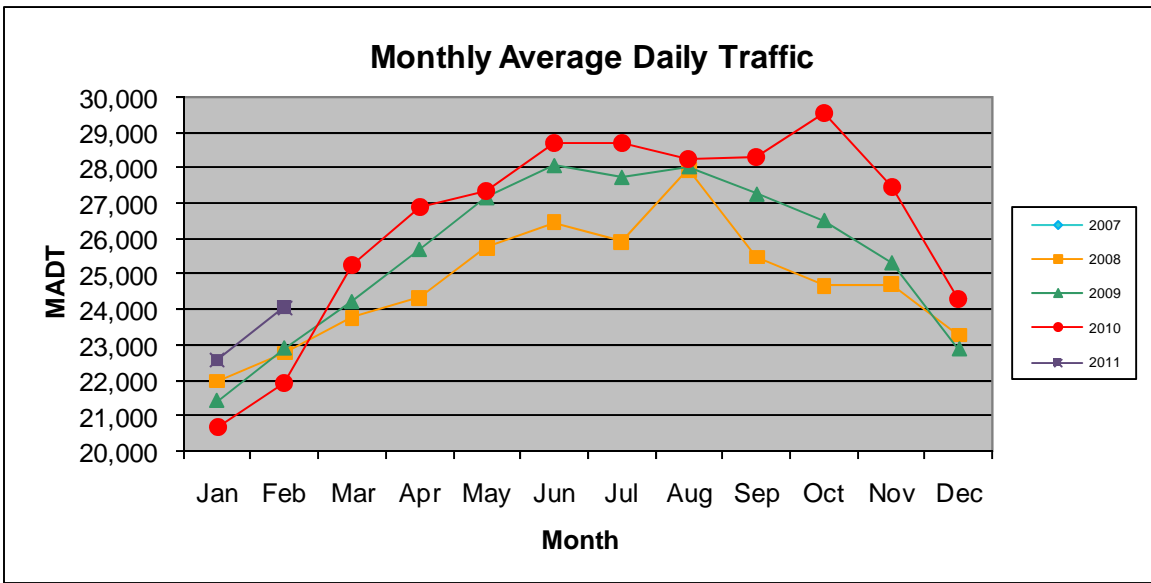

MONTHLY REPORT, STATION NO. 188 (ATR)

FEBRUARY 2011

Station Measurement: VOLUME/SPEED/CLASS		
Route: TH 52	Route Direction: N/S	Lanes: 4
County: Olmsted		Closest City: Oronoco
Location: .25 MI N OF CSAH12 (100TH ST NW), S OF ORONOCO		
Ref Post: 066+00.000	True Mile: 65.344	Sequence No. 6770
Volume: 673,474		MADT: 24,053
Weekday MADT: 24,474		Weekend MADT: 22,976

Note: No data for 2007... Currently reports data from weigh-in-motion station #32 installed in 2008

Note: 'Weekday' defined as Monday-Friday, 'Weekend' defined as Saturday-Sunday