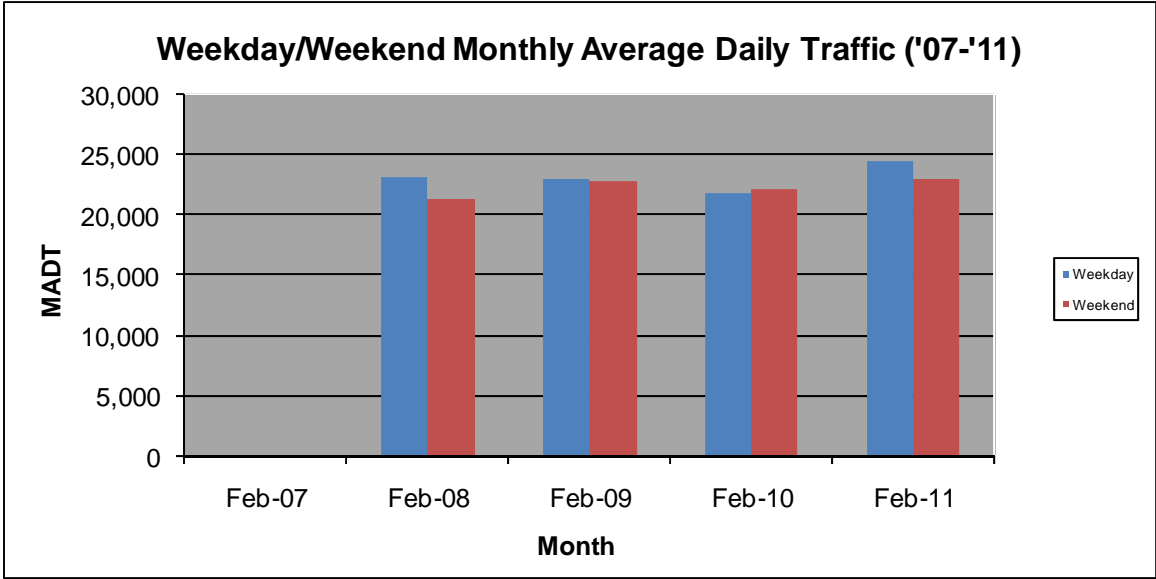

MONTHLY REPORT, STATION NO. 188 (ATR)

FEBRUARY 2011

Station Measurement: VOLUME/SPEED/CLASS		
Route: TH 52	Route Direction: N/S	Lanes: 4
County: Olmsted		Closest City: Oronoco
Location: .25 MI N OF CSAH12 (100TH ST NW), S OF ORONOCO		
Ref Post: 066+00.000	True Mile: 65.344	Sequence No. 6770
Volume: 673,474		MADT: 24,053
Weekday MADT: 24,474		Weekend MADT: 22,976

Note: No data for 2007... Currently reports data from weigh-in-motion station #32 installed in 2008

Note: 'Weekday' defined as Monday-Friday, 'Weekend' defined as Saturday-Sunday