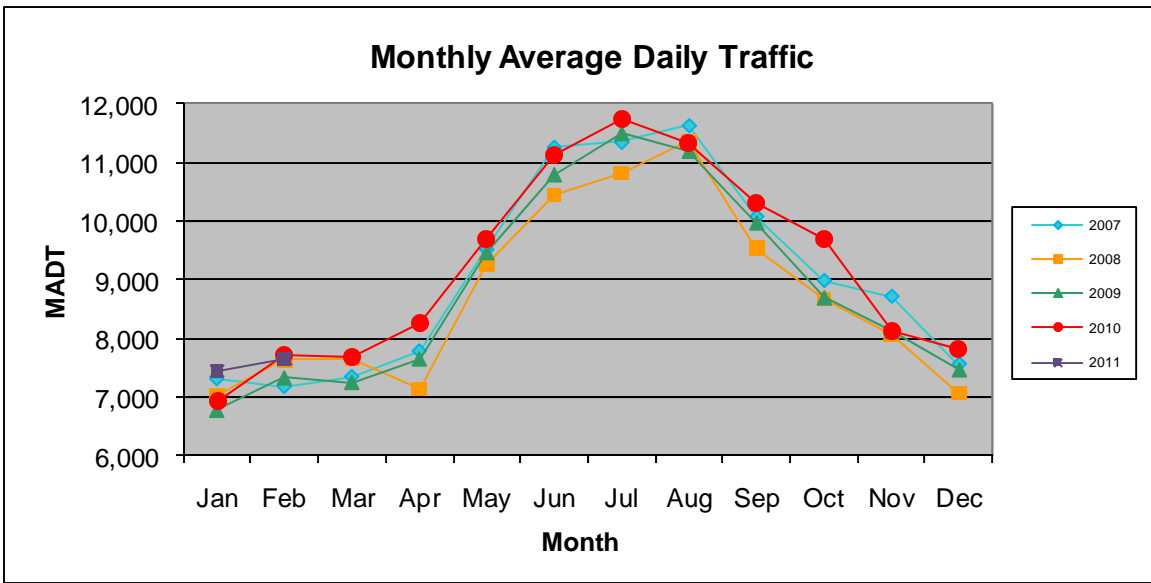

MONTHLY REPORT, STATION NO. 164 (ATR)

FEBRUARY 2011

Station Measurement: VOLUME		
Route: TH 53	Route Direction: N/S	Lanes: 4
County: St Louis	Closest City: Eveleth	
Location: S OF N MOON LAKE DR, S OF EVELETH		
Ref Post: 055+00.080	True Mile: 54.583	Sequence No. 6763
Volume: 214,196		MADT: 7,650
Weekday MADT: 7,894		Weekend MADT: 7,010

Note: 'Weekday' defined as Monday-Friday, 'Weekend' defined as Saturday-Sunday