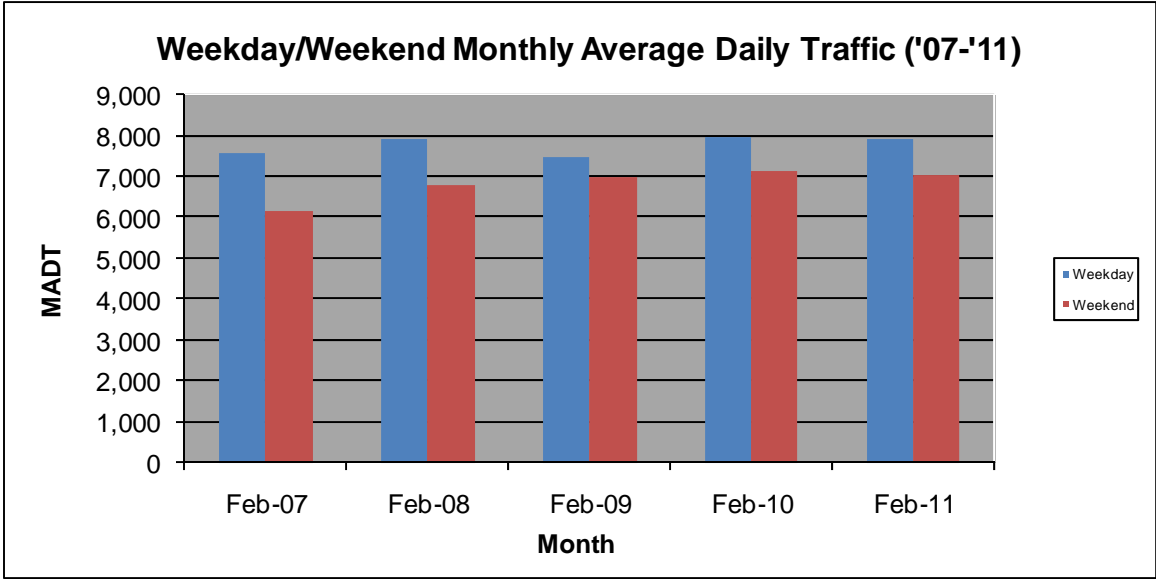

MONTHLY REPORT, STATION NO. 164 (ATR)

FEBRUARY 2011

Station Measurement: VOLUME		
Route: TH 53	Route Direction: N/S	Lanes: 4
County: St Louis	Closest City: Eveleth	
Location: S OF N MOON LAKE DR, S OF EVELETH		
Ref Post: 055+00.080	True Mile: 54.583	Sequence No. 6763
Volume: 214,196		MADT: 7,650
Weekday MADT: 7,894		Weekend MADT: 7,010

Note: 'Weekday' defined as Monday-Friday, 'Weekend' defined as Saturday-Sunday