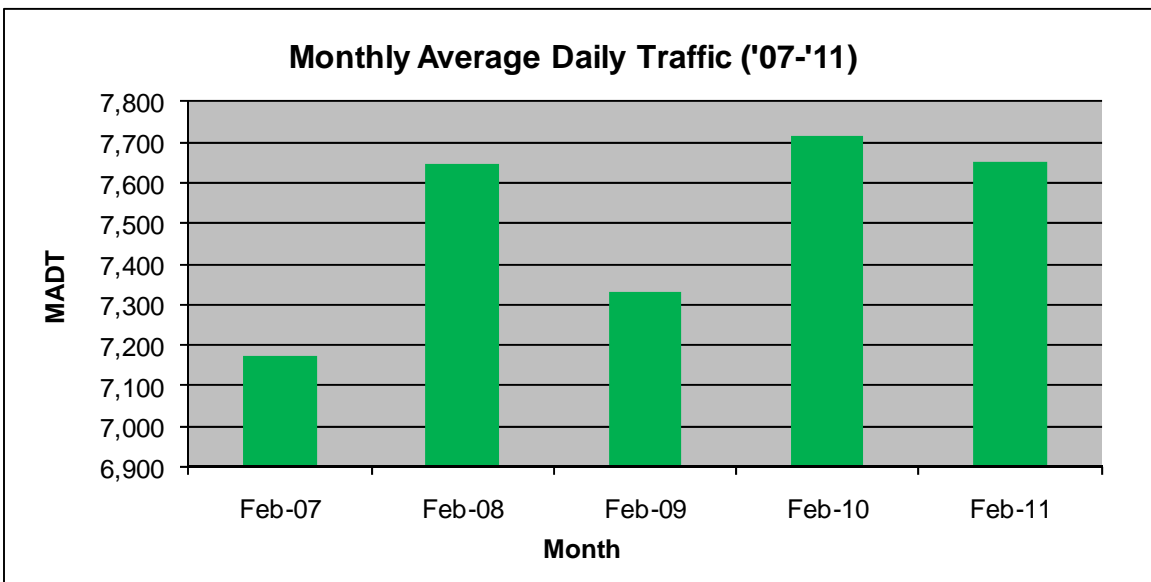

MONTHLY REPORT, STATION NO. 164 (ATR)

FEBRUARY 2011

Station Measurement: VOLUME		
Route: TH 53	Route Direction: N/S	Lanes: 4
County: St Louis	Closest City: Eveleth	
Location: S OF N MOON LAKE DR, S OF EVELETH		
Ref Post: 055+00.080	True Mile: 54.583	Sequence No. 6763
Volume: 214,196		MADT: 7,650
Weekday MADT: 7,894		Weekend MADT: 7,010

Note: 'Weekday' defined as Monday-Friday, 'Weekend' defined as Saturday-Sunday