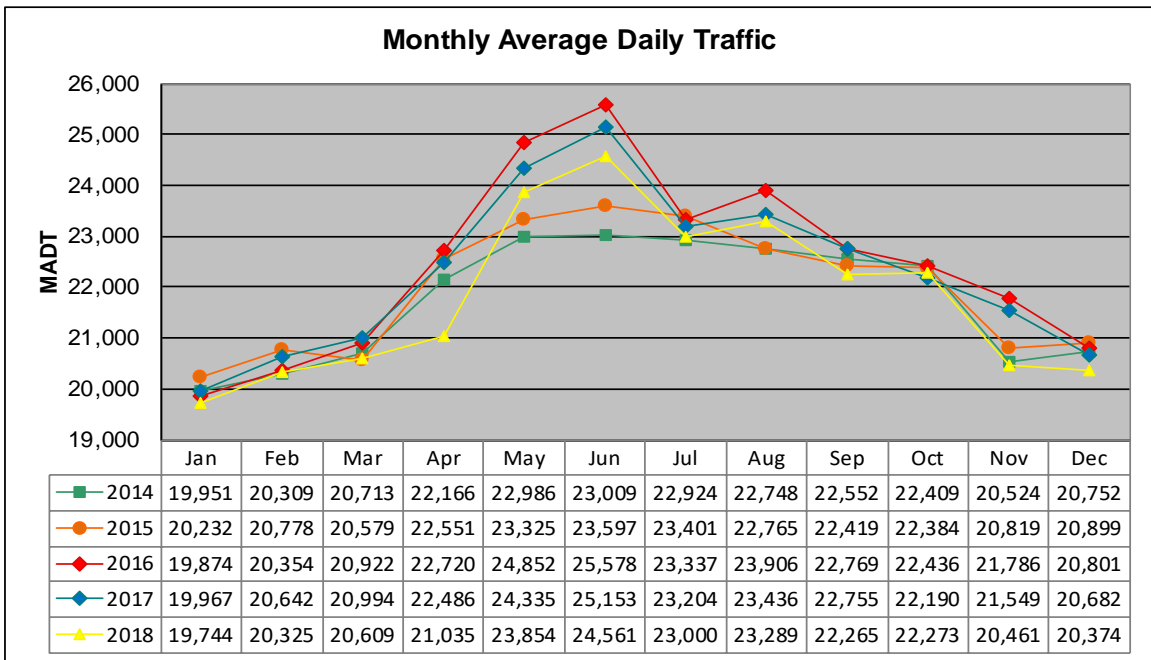

MONTHLY REPORT, STATION NO. 425 (ATR)

DECEMBER 2018

Station Measurement: VOLUME/SPEED/CLASS		
Route: CSAH 32	Route Direction: E/W	Lanes: 4
County: Dakota	Closest City: Eagan	
Functional Class: Urban Minor Arterial		
Location: W OF MSAS109 (JOHNNY CAKE RIDGE RD) IN EAGAN		
Ref Post: 004+00.840	True Mile: 4.84	Sequence No. 9896
Volume: 631,601		MADT: 20,374
Weekday (M-F) MADT: 21,666		Weekend (Sa-Su) MADT: 17,662

Weekday (WD)/Weekend (WE) Monthly Average Daily Traffic

	Jan	Feb	Mar	Apr	May	Jun	Jul	Aug	Sep	Oct	Nov	Dec
'14 WD	20,762	21,426	22,088	23,294	23,806	24,546	24,316	24,682	23,674	23,566	21,896	21,736
'14 WE	17,372	17,518	17,918	19,050	20,584	19,672	18,602	18,714	19,688	18,948	17,780	17,814
'15 WD	21,250	21,858	21,864	23,612	24,644	24,790	24,978	24,506	23,568	23,608	22,120	21,874
'15 WE	17,526	18,080	17,742	19,576	20,460	20,344	18,774	19,188	19,162	19,162	18,028	17,958
'16 WD	21,292	21,338	21,932	23,918	26,236	26,764	25,100	25,378	24,024	24,010	22,926	22,556
'16 WE	16,948	17,838	18,050	19,642	21,854	22,162	19,592	19,650	19,130	19,206	18,456	16,140
'17 WD	21,284	21,806	22,082	24,104	25,754	26,734	25,016	24,960	24,246	23,918	22,870	21,982
'17 WE	17,194	17,736	17,724	19,252	20,528	20,736	19,486	18,886	19,054	18,202	17,882	17,842
'18 WD	20,810	21,694	21,666	22,934	25,026	26,296	24,458	24,720	23,854	23,546	21,827	21,666
'18 WE	16,944	16,904	17,628	16,802	20,254	20,372	19,444	19,056	19,084	18,718	17,047	17,662

Note: 'Weekday' defined as Monday-Friday, 'Weekend' defined as Saturday-Sunday

Weekday/Weekend Monthly Average Daily Traffic ('14-'18)

	Dec-14	Dec-15	Dec-16	Dec-17	Dec-18
Weekday	21,736	21,874	22,556	21,982	21,666
Weekend	17,814	17,958	16,140	17,842	17,662