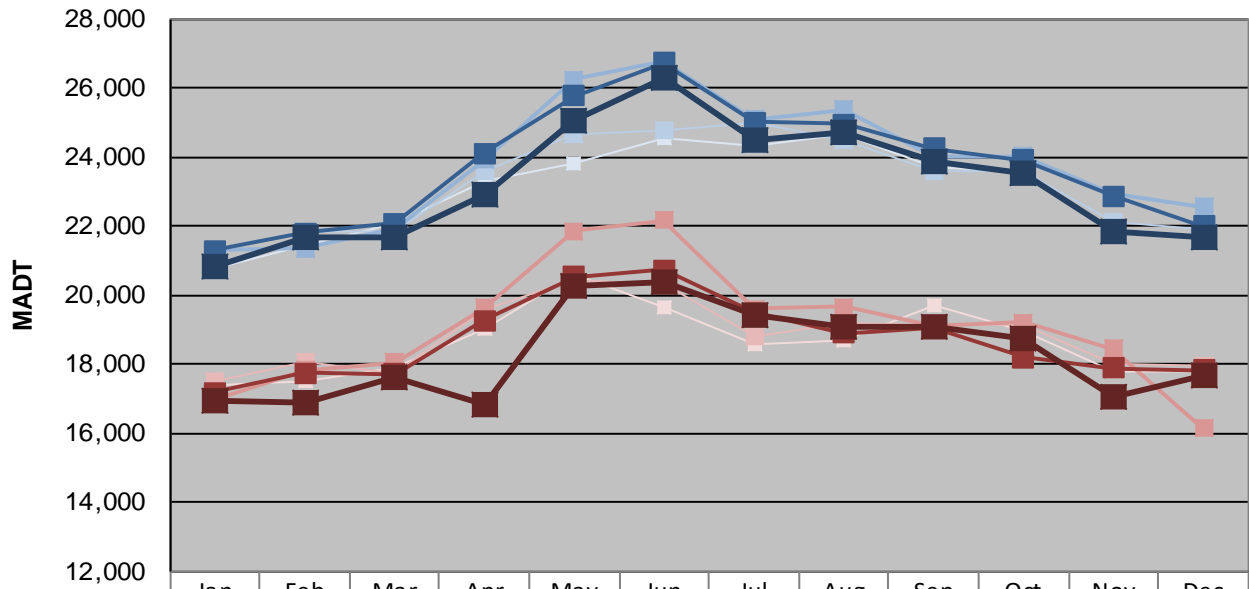

MONTHLY REPORT, STATION NO. 425 (ATR)

DECEMBER 2018

Station Measurement: VOLUME/SPEED/CLASS		
Route: CSAH 32	Route Direction: E/W	Lanes: 4
County: Dakota	Closest City: Eagan	
Functional Class: Urban Minor Arterial		
Location: W OF MSAS109 (JOHNNY CAKE RIDGE RD) IN EAGAN		
Ref Post: 004+00.840	True Mile: 4.84	Sequence No. 9896
Volume: 631,601		MADT: 20,374
Weekday (M-F) MADT: 21,666		Weekend (Sa-Su) MADT: 17,662

Weekday (WD)/Weekend (WE) Monthly Average Daily Traffic

	Jan	Feb	Mar	Apr	May	Jun	Jul	Aug	Sep	Oct	Nov	Dec
'14 WD	20,762	21,426	22,088	23,294	23,806	24,546	24,316	24,682	23,674	23,566	21,896	21,736
'14 WE	17,372	17,518	17,918	19,050	20,584	19,672	18,602	18,714	19,688	18,948	17,780	17,814
'15 WD	21,250	21,858	21,864	23,612	24,644	24,790	24,978	24,506	23,568	23,608	22,120	21,874
'15 WE	17,526	18,080	17,742	19,576	20,460	20,344	18,774	19,188	19,162	19,162	18,028	17,958
'16 WD	21,292	21,338	21,932	23,918	26,236	26,764	25,100	25,378	24,024	24,010	22,926	22,556
'16 WE	16,948	17,838	18,050	19,642	21,854	22,162	19,592	19,650	19,130	19,206	18,456	16,140
'17 WD	21,284	21,806	22,082	24,104	25,754	26,734	25,016	24,960	24,246	23,918	22,870	21,982
'17 WE	17,194	17,736	17,724	19,252	20,528	20,736	19,486	18,886	19,054	18,202	17,882	17,842
'18 WD	20,810	21,694	21,666	22,934	25,026	26,296	24,458	24,720	23,854	23,546	21,827	21,666
'18 WE	16,944	16,904	17,628	16,802	20,254	20,372	19,444	19,056	19,084	18,718	17,047	17,662

Note: 'Weekday' defined as Monday-Friday, 'Weekend' defined as Saturday-Sunday

Weekday/Weekend Monthly Average Daily Traffic ('14-'18)

	Dec-14	Dec-15	Dec-16	Dec-17	Dec-18
Weekday	21,736	21,874	22,556	21,982	21,666
Weekend	17,814	17,958	16,140	17,842	17,662