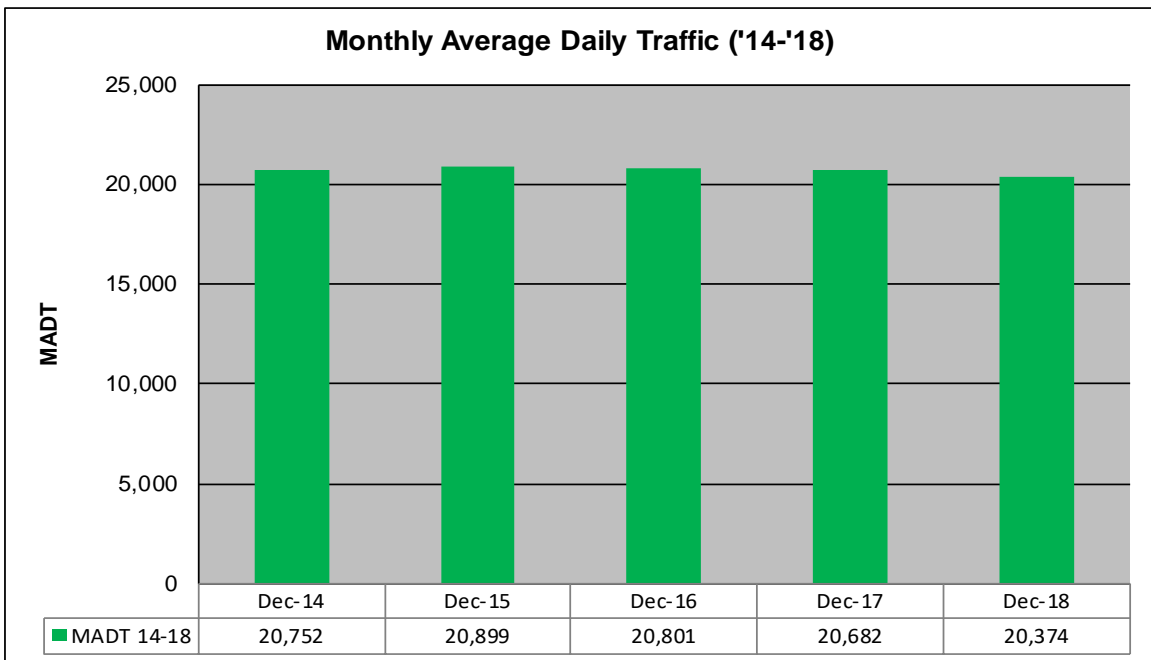

MONTHLY REPORT, STATION NO. 425 (ATR)

DECEMBER 2018

Station Measurement: VOLUME/SPEED/CLASS		
Route: CSAH 32	Route Direction: E/W	Lanes: 4
County: Dakota	Closest City: Eagan	
Functional Class: Urban Minor Arterial		
Location: W OF MSAS109 (JOHNNY CAKE RIDGE RD) IN EAGAN		
Ref Post: 004+00.840	True Mile: 4.84	Sequence No. 9896
Volume: 631,601		MADT: 20,374
Weekday (M-F) MADT: 21,666		Weekend (Sa-Su) MADT: 17,662

Weekday (WD)/Weekend (WE) Monthly Average Daily Traffic

	Jan	Feb	Mar	Apr	May	Jun	Jul	Aug	Sep	Oct	Nov	Dec
'14 WD	20,762	21,426	22,088	23,294	23,806	24,546	24,316	24,682	23,674	23,566	21,896	21,736
'14 WE	17,372	17,518	17,918	19,050	20,584	19,672	18,602	18,714	19,688	18,948	17,780	17,814
'15 WD	21,250	21,858	21,864	23,612	24,644	24,790	24,978	24,506	23,568	23,608	22,120	21,874
'15 WE	17,526	18,080	17,742	19,576	20,460	20,344	18,774	19,188	19,162	19,162	18,028	17,958
'16 WD	21,292	21,338	21,932	23,918	26,236	26,764	25,100	25,378	24,024	24,010	22,926	22,556
'16 WE	16,948	17,838	18,050	19,642	21,854	22,162	19,592	19,650	19,130	19,206	18,456	16,140
'17 WD	21,284	21,806	22,082	24,104	25,754	26,734	25,016	24,960	24,246	23,918	22,870	21,982
'17 WE	17,194	17,736	17,724	19,252	20,528	20,736	19,486	18,886	19,054	18,202	17,882	17,842
'18 WD	20,810	21,694	21,666	22,934	25,026	26,296	24,458	24,720	23,854	23,546	21,827	21,666
'18 WE	16,944	16,904	17,628	16,802	20,254	20,372	19,444	19,056	19,084	18,718	17,047	17,662

Note: 'Weekday' defined as Monday-Friday, 'Weekend' defined as Saturday-Sunday

Weekday/Weekend Monthly Average Daily Traffic ('14-'18)

	Dec-14	Dec-15	Dec-16	Dec-17	Dec-18
Weekday	21,736	21,874	22,556	21,982	21,666
Weekend	17,814	17,958	16,140	17,842	17,662