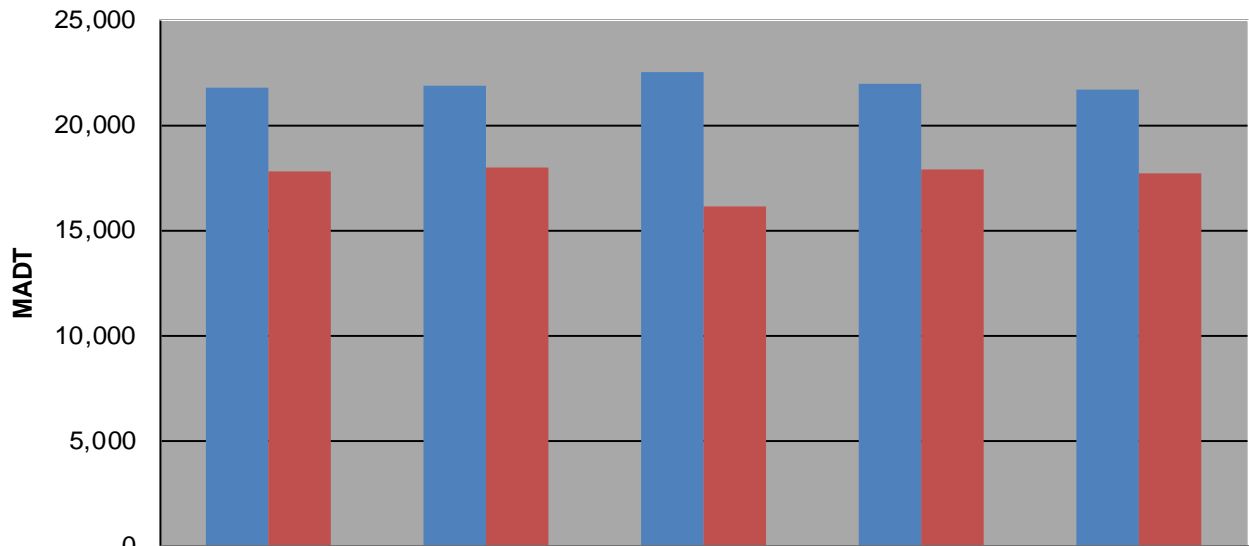

MONTHLY REPORT, STATION NO. 425 (ATR)

DECEMBER 2018

Station Measurement: VOLUME/SPEED/CLASS		
Route: CSAH 32	Route Direction: E/W	Lanes: 4
County: Dakota	Closest City: Eagan	
Functional Class: Urban Minor Arterial		
Location: W OF MSAS109 (JOHNNY CAKE RIDGE RD) IN EAGAN		
Ref Post: 004+00.840	True Mile: 4.84	Sequence No. 9896
Volume: 631,601		MADT: 20,374
Weekday (M-F) MADT: 21,666		Weekend (Sa-Su) MADT: 17,662

Weekday (WD)/Weekend (WE) Monthly Average Daily Traffic

	Jan	Feb	Mar	Apr	May	Jun	Jul	Aug	Sep	Oct	Nov	Dec
'14 WD	20,762	21,426	22,088	23,294	23,806	24,546	24,316	24,682	23,674	23,566	21,896	21,736
'14 WE	17,372	17,518	17,918	19,050	20,584	19,672	18,602	18,714	19,688	18,948	17,780	17,814
'15 WD	21,250	21,858	21,864	23,612	24,644	24,790	24,978	24,506	23,568	23,608	22,120	21,874
'15 WE	17,526	18,080	17,742	19,576	20,460	20,344	18,774	19,188	19,162	19,162	18,028	17,958
'16 WD	21,292	21,338	21,932	23,918	26,236	26,764	25,100	25,378	24,024	24,010	22,926	22,556
'16 WE	16,948	17,838	18,050	19,642	21,854	22,162	19,592	19,650	19,130	19,206	18,456	16,140
'17 WD	21,284	21,806	22,082	24,104	25,754	26,734	25,016	24,960	24,246	23,918	22,870	21,982
'17 WE	17,194	17,736	17,724	19,252	20,528	20,736	19,486	18,886	19,054	18,202	17,882	17,842
'18 WD	20,810	21,694	21,666	22,934	25,026	26,296	24,458	24,720	23,854	23,546	21,827	21,666
'18 WE	16,944	16,904	17,628	16,802	20,254	20,372	19,444	19,056	19,084	18,718	17,047	17,662

Note: 'Weekday' defined as Monday-Friday, 'Weekend' defined as Saturday-Sunday

Weekday/Weekend Monthly Average Daily Traffic ('14-'18)

	Dec-14	Dec-15	Dec-16	Dec-17	Dec-18
Weekday	21,736	21,874	22,556	21,982	21,666
Weekend	17,814	17,958	16,140	17,842	17,662