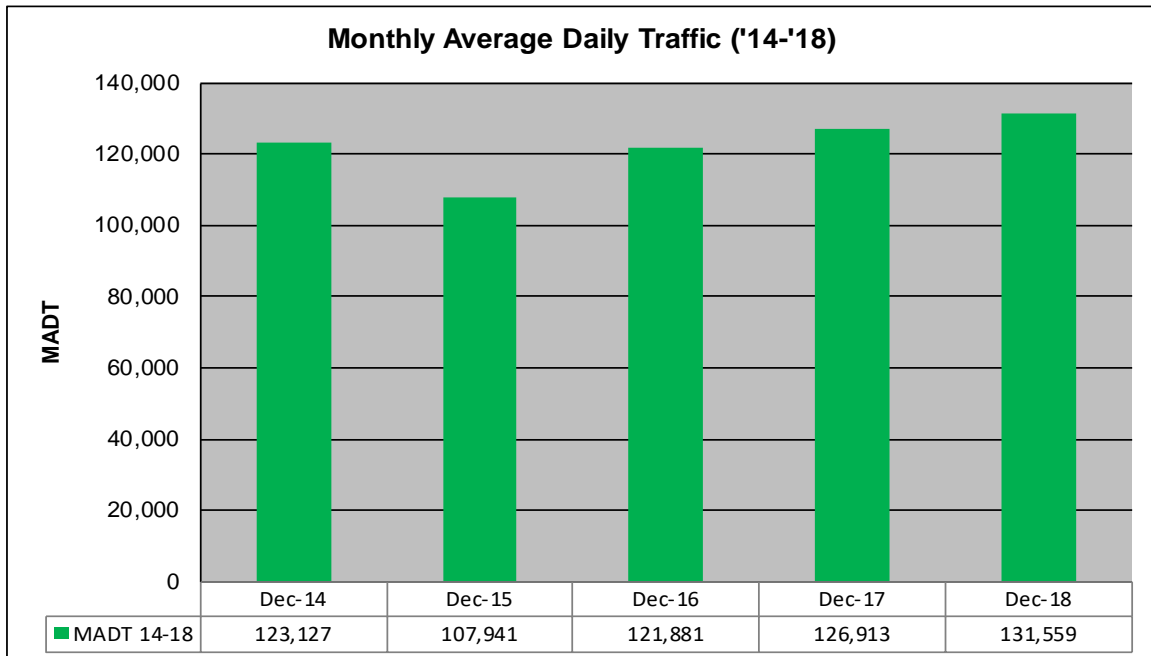

MONTHLY REPORT, STATION NO. 303 (ATR)

DECEMBER 2018

Station Measurement: VOLUME		
Route: I-35E	Route Direction: N/S	Lanes: 6
County: Ramsey		Closest City: St Paul
Functional Class: Urban Principal Arterial - Interstate		
Location: S OF MSAS109 (E ARLINGTON AVE) IN ST PAUL		
Ref Post: 109+00.835	True Mile: 109.893	Sequence No. 9836
Volume: 4,078,332		MADT: 131,559
Weekday (M-F) MADT: 141,339		Weekend (Sa-Su) MADT: 111,021

Note: Increase in traffic August 2018 due to detours... Decrease in traffic February/March and July to October 2014, and July to October 2016 due to construction on I-35E

Weekday (WD)/Weekend (WE) Monthly Average Daily Traffic

	Jan	Feb	Mar	Apr	May	Jun	Jul	Aug	Sep	Oct	Nov	Dec
'14 WD	118,890	121,424	127,318	131,128	134,758	134,460	129,276	131,398	131,096	132,234	139,704	129,116
'14 WE	91,462	94,454	78,988	100,772	107,710	106,824	108,206	107,634	109,442	108,132	105,956	105,260
'15 WD	131,588	133,970	133,406	133,036	130,228	127,948	129,562	131,412	131,670	132,236	131,302	114,872
'15 WE	104,916	105,896	105,218	105,748	106,378	103,068	108,668	107,264	109,442	108,134	98,474	87,390
'16 WD	112,212	116,284	121,186	122,526	123,816	122,914	115,102	120,190	117,842	126,612	132,978	132,690
'16 WE	83,870	91,516	93,820	96,594	100,152	92,260	88,146	88,846	84,334	100,172	108,348	93,564
'17 WD	121,664	131,958	136,536	139,020	141,368	146,584	143,574	147,362	143,134	146,138	143,130	135,408
'17 WE	96,102	100,342	103,322	106,090	113,554	115,834	114,658	116,024	114,490	115,196	107,464	108,042
'18 WD	128,866	137,946	143,568	144,256	149,770	156,406	150,856	155,468	149,326	153,312	143,834	141,339
'18 WE	103,254	99,422	113,418	100,348	124,504	128,208	127,032	134,164	119,712	123,854	113,604	111,021

Note: 'Weekday' defined as Monday-Friday, 'Weekend' defined as Saturday-Sunday

Weekday/Weekend Monthly Average Daily Traffic ('14-'18)

	Dec-14	Dec-15	Dec-16	Dec-17	Dec-18
Weekday	129,116	114,872	132,690	135,408	141,339
Weekend	105,260	87,390	93,564	108,042	111,021