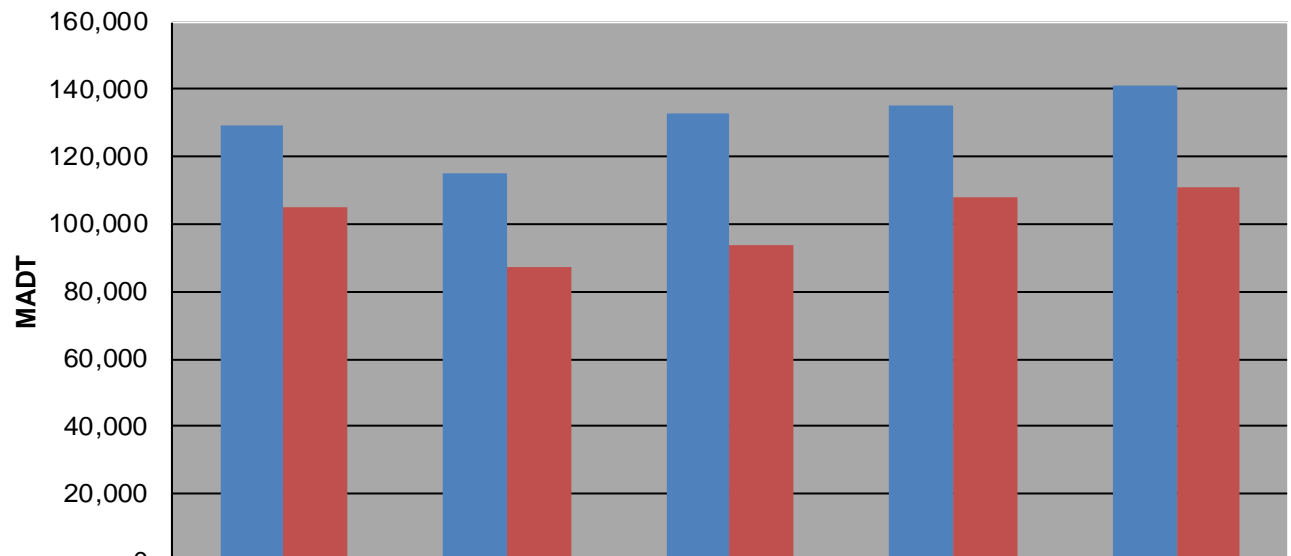

Note: Increase in traffic August 2018 due to detours... Decrease in traffic February/March and July to October 2014, and July to October 2016 due to construction on I-35E

Weekday (WD)/Weekend (WE) Monthly Average Daily Traffic

	Jan	Feb	Mar	Apr	May	Jun	Jul	Aug	Sep	Oct	Nov	Dec
'14 WD	118,890	121,424	127,318	131,128	134,758	134,460	129,276	131,398	131,096	132,234	139,704	129,116
'14 WE	91,462	94,454	78,988	100,772	107,710	106,824	108,206	107,634	109,442	108,132	105,956	105,260
'15 WD	131,588	133,970	133,406	133,036	130,228	127,948	129,562	131,412	131,670	132,236	131,302	114,872
'15 WE	104,916	105,896	105,218	105,748	106,378	103,068	108,668	107,264	109,442	108,134	98,474	87,390
'16 WD	112,212	116,284	121,186	122,526	123,816	122,914	115,102	120,190	117,842	126,612	132,978	132,690
'16 WE	83,870	91,516	93,820	96,594	100,152	92,260	88,146	88,846	84,334	100,172	108,348	93,564
'17 WD	121,664	131,958	136,536	139,020	141,368	146,584	143,574	147,362	143,134	146,138	143,130	135,408
'17 WE	96,102	100,342	103,322	106,090	113,554	115,834	114,658	116,024	114,490	115,196	107,464	108,042
'18 WD	128,866	137,946	143,568	144,256	149,770	156,406	150,856	155,468	149,326	153,312	143,834	141,339
'18 WE	103,254	99,422	113,418	100,348	124,504	128,208	127,032	134,164	119,712	123,854	113,604	111,021

Note: 'Weekday' defined as Monday-Friday, 'Weekend' defined as Saturday-Sunday

Weekday/Weekend Monthly Average Daily Traffic ('14-'18)

	Dec-14	Dec-15	Dec-16	Dec-17	Dec-18
Weekday	129,116	114,872	132,690	135,408	141,339
Weekend	105,260	87,390	93,564	108,042	111,021