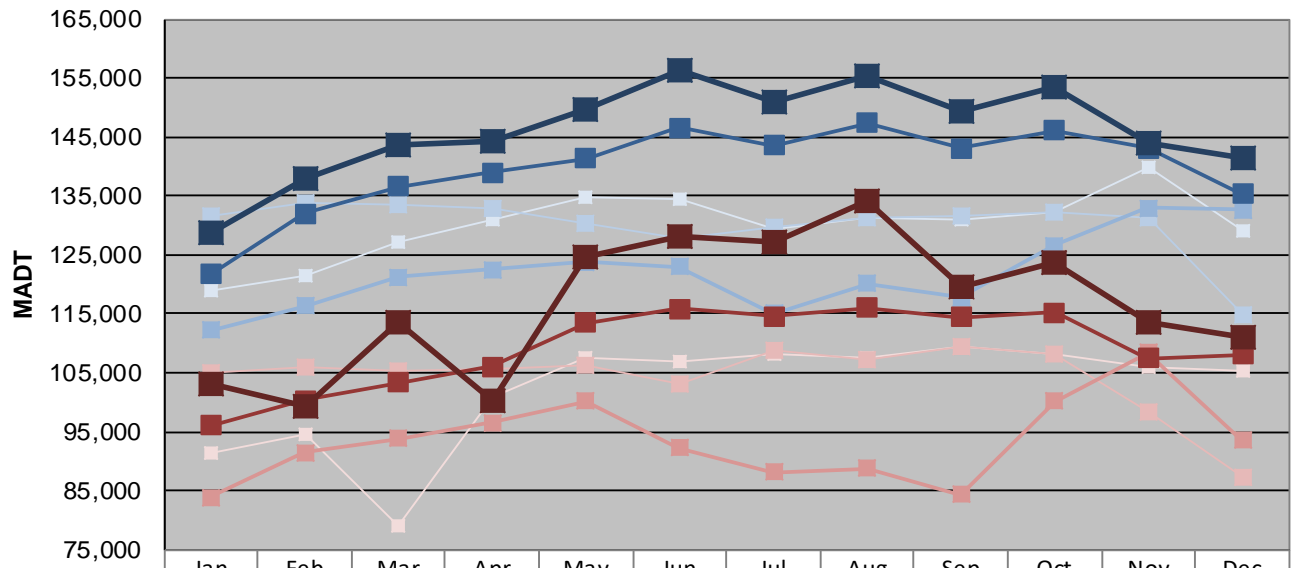

MONTHLY REPORT, STATION NO. 303 (ATR)

DECEMBER 2018

Station Measurement: VOLUME		
Route: I-35E	Route Direction: N/S	Lanes: 6
County: Ramsey		Closest City: St Paul
Functional Class: Urban Principal Arterial - Interstate		
Location: S OF MSAS109 (E ARLINGTON AVE) IN ST PAUL		
Ref Post: 109+00.835	True Mile: 109.893	Sequence No. 9836
Volume: 4,078,332		MADT: 131,559
Weekday (M-F) MADT: 141,339		Weekend (Sa-Su) MADT: 111,021

Note: Increase in traffic August 2018 due to detours... Decrease in traffic February/March and July to October 2014, and July to October 2016 due to construction on I-35E

Weekday (WD)/Weekend (WE) Monthly Average Daily Traffic

	Jan	Feb	Mar	Apr	May	Jun	Jul	Aug	Sep	Oct	Nov	Dec
'14 WD	118,890	121,424	127,318	131,128	134,758	134,460	129,276	131,398	131,096	132,234	139,704	129,116
'14 WE	91,462	94,454	78,988	100,772	107,710	106,824	108,206	107,634	109,442	108,132	105,956	105,260
'15 WD	131,588	133,970	133,406	133,036	130,228	127,948	129,562	131,412	131,670	132,236	131,302	114,872
'15 WE	104,916	105,896	105,218	105,748	106,378	103,068	108,668	107,264	109,442	108,134	98,474	87,390
'16 WD	112,212	116,284	121,186	122,526	123,816	122,914	115,102	120,190	117,842	126,612	132,978	132,690
'16 WE	83,870	91,516	93,820	96,594	100,152	92,260	88,146	88,846	84,334	100,172	108,348	93,564
'17 WD	121,664	131,958	136,536	139,020	141,368	146,584	143,574	147,362	143,134	146,138	143,130	135,408
'17 WE	96,102	100,342	103,322	106,090	113,554	115,834	114,658	116,024	114,490	115,196	107,464	108,042
'18 WD	128,866	137,946	143,568	144,256	149,770	156,406	150,856	155,468	149,326	153,312	143,834	141,339
'18 WE	103,254	99,422	113,418	100,348	124,504	128,208	127,032	134,164	119,712	123,854	113,604	111,021

Note: 'Weekday' defined as Monday-Friday, 'Weekend' defined as Saturday-Sunday

Weekday/Weekend Monthly Average Daily Traffic ('14-'18)

	Dec-14	Dec-15	Dec-16	Dec-17	Dec-18
Weekday	129,116	114,872	132,690	135,408	141,339
Weekend	105,260	87,390	93,564	108,042	111,021