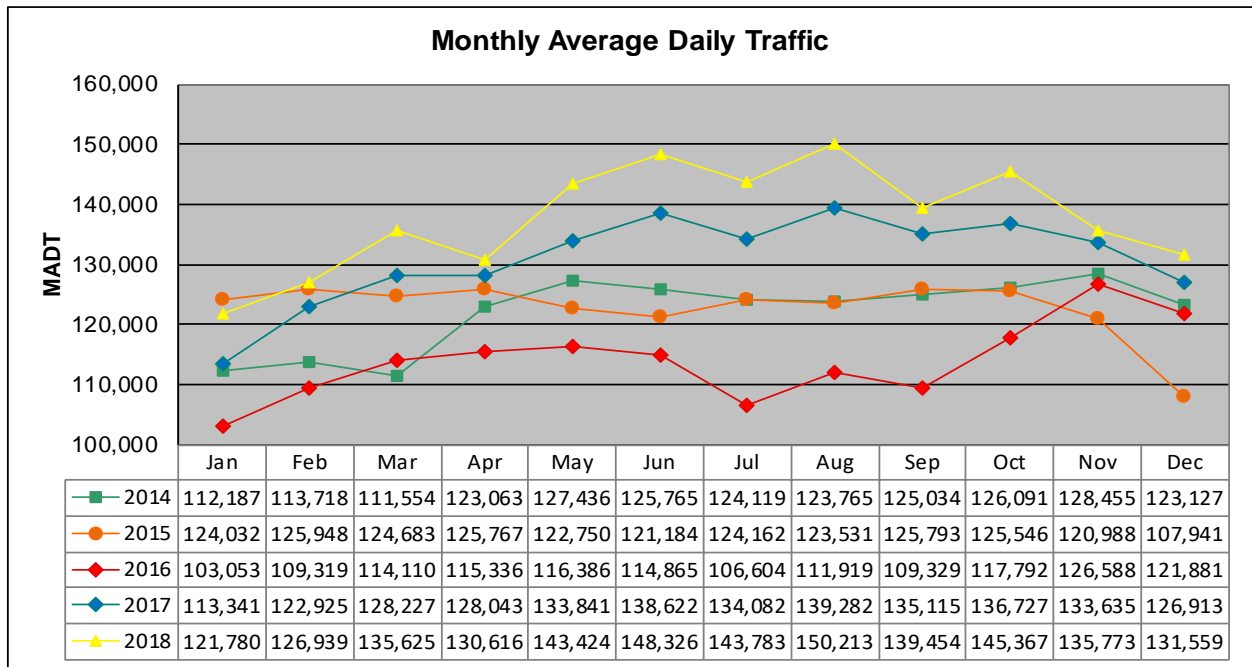

MONTHLY REPORT, STATION NO. 303 (ATR)

DECEMBER 2018

Station Measurement: VOLUME		
Route: I-35E	Route Direction: N/S	Lanes: 6
County: Ramsey		Closest City: St Paul
Functional Class: Urban Principal Arterial - Interstate		
Location: S OF MSAS109 (E ARLINGTON AVE) IN ST PAUL		
Ref Post: 109+00.835	True Mile: 109.893	Sequence No. 9836
Volume: 4,078,332		MADT: 131,559
Weekday (M-F) MADT: 141,339		Weekend (Sa-Su) MADT: 111,021

Note: Increase in traffic August 2018 due to detours... Decrease in traffic February/March and July to October 2014, and July to October 2016 due to construction on I-35E

Weekday (WD)/Weekend (WE) Monthly Average Daily Traffic

	Jan	Feb	Mar	Apr	May	Jun	Jul	Aug	Sep	Oct	Nov	Dec
'14 WD	118,890	121,424	127,318	131,128	134,758	134,460	129,276	131,398	131,096	132,234	139,704	129,116
'14 WE	91,462	94,454	78,988	100,772	107,710	106,824	108,206	107,634	109,442	108,132	105,956	105,260
'15 WD	131,588	133,970	133,406	133,036	130,228	127,948	129,562	131,412	131,670	132,236	131,302	114,872
'15 WE	104,916	105,896	105,218	105,748	106,378	103,068	108,668	107,264	109,442	108,134	98,474	87,390
'16 WD	112,212	116,284	121,186	122,526	123,816	122,914	115,102	120,190	117,842	126,612	132,978	132,690
'16 WE	83,870	91,516	93,820	96,594	100,152	92,260	88,146	88,846	84,334	100,172	108,348	93,564
'17 WD	121,664	131,958	136,536	139,020	141,368	146,584	143,574	147,362	143,134	146,138	143,130	135,408
'17 WE	96,102	100,342	103,322	106,090	113,554	115,834	114,658	116,024	114,490	115,196	107,464	108,042
'18 WD	128,866	137,946	143,568	144,256	149,770	156,406	150,856	155,468	149,326	153,312	143,834	141,339
'18 WE	103,254	99,422	113,418	100,348	124,504	128,208	127,032	134,164	119,712	123,854	113,604	111,021

Note: 'Weekday' defined as Monday-Friday, 'Weekend' defined as Saturday-Sunday

Weekday/Weekend Monthly Average Daily Traffic ('14-'18)

	Dec-14	Dec-15	Dec-16	Dec-17	Dec-18
Weekday	129,116	114,872	132,690	135,408	141,339
Weekend	105,260	87,390	93,564	108,042	111,021